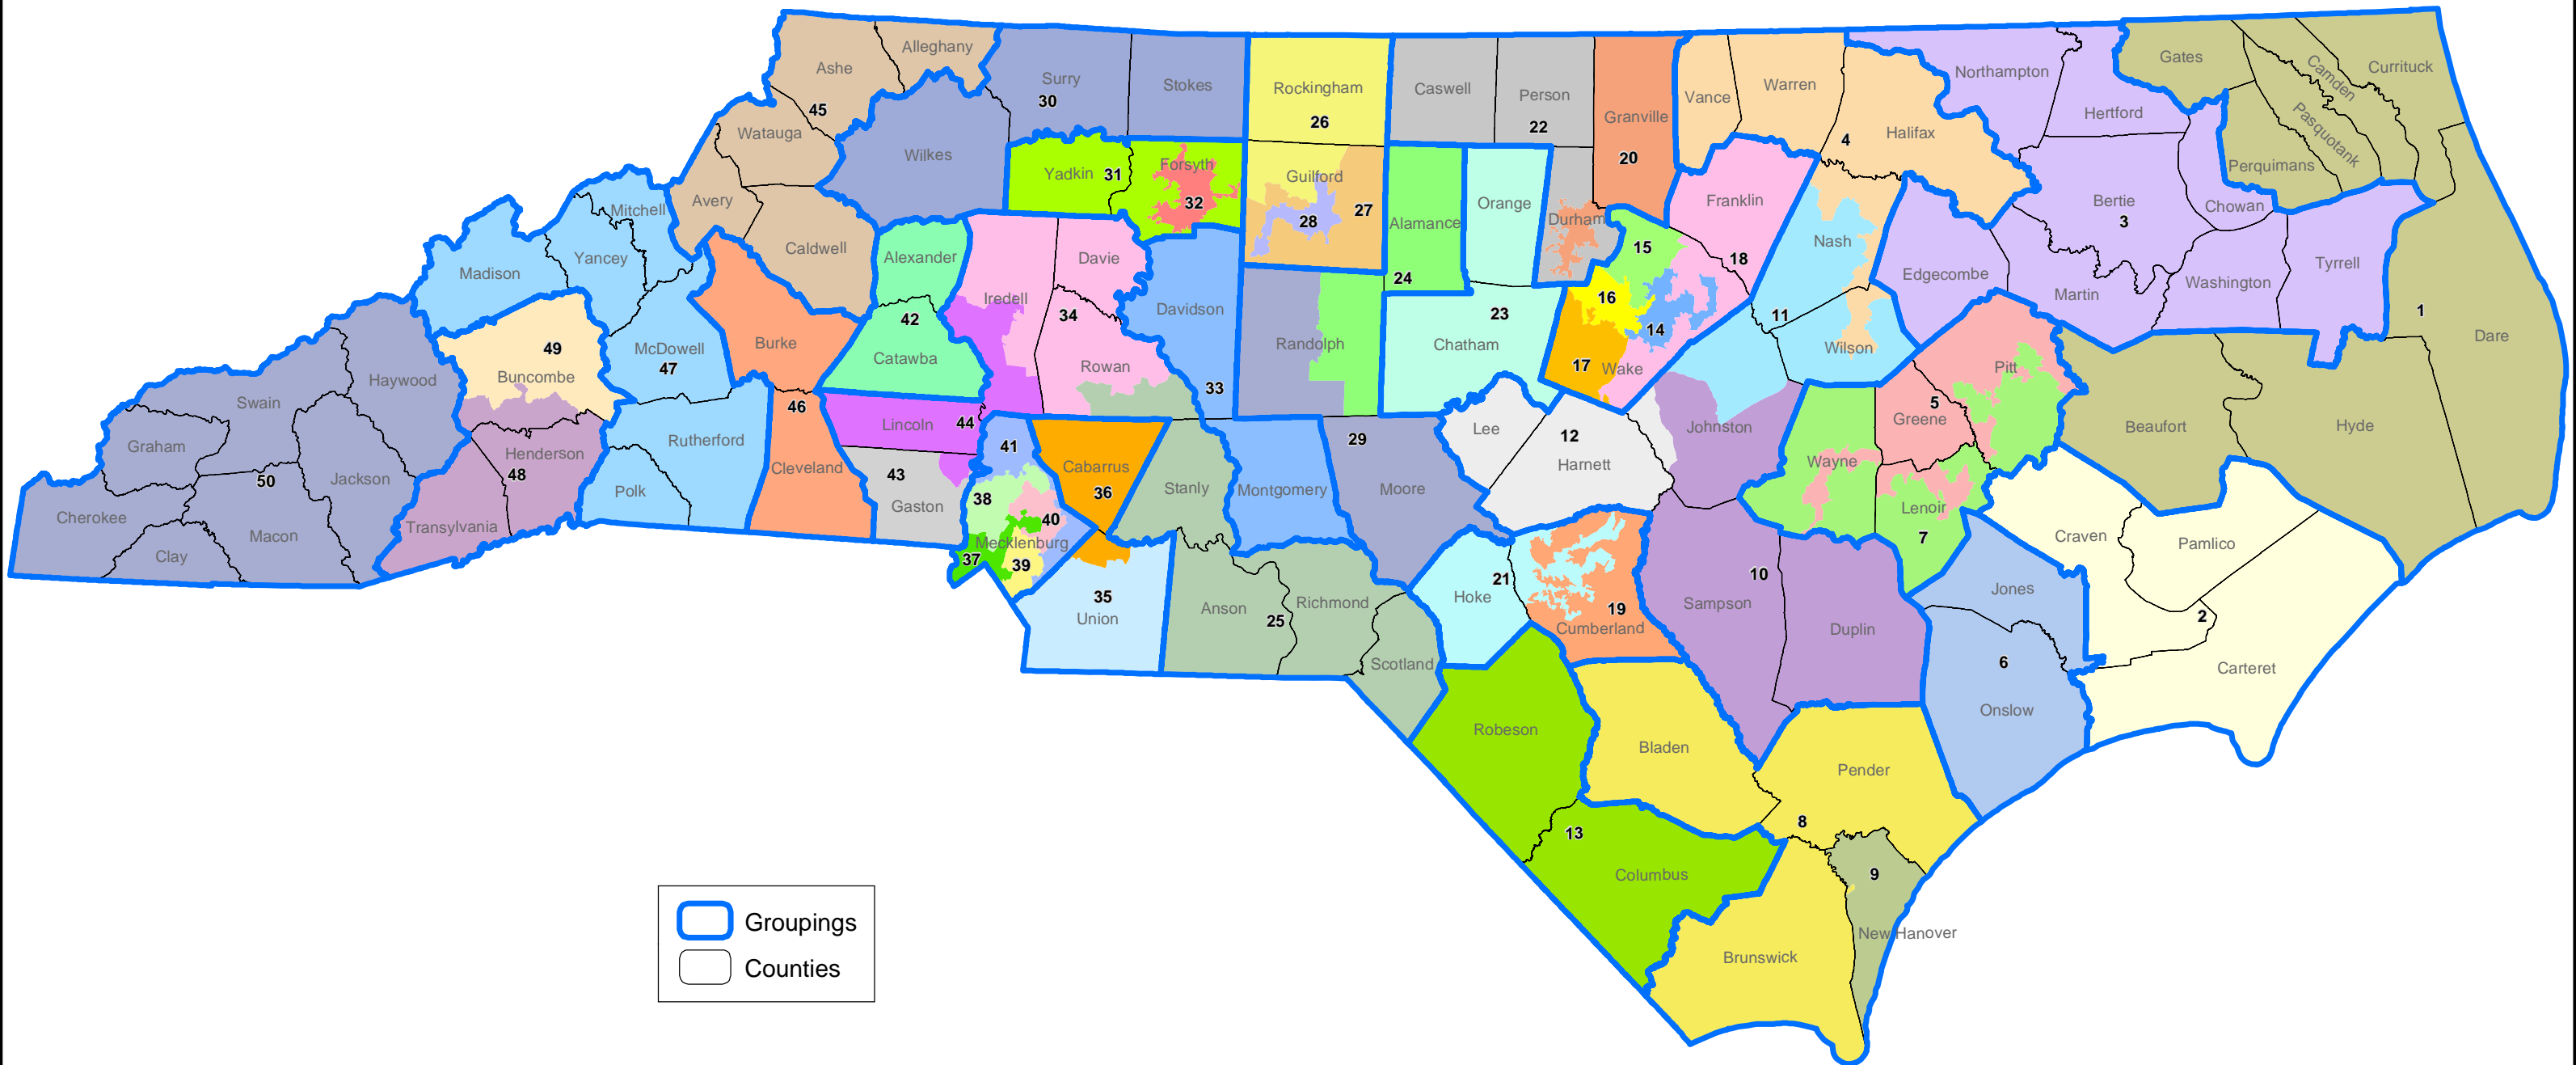

# RUCHO SENATE 2

Legend:  
Groupings (blue outline)  
Counties (black outline)