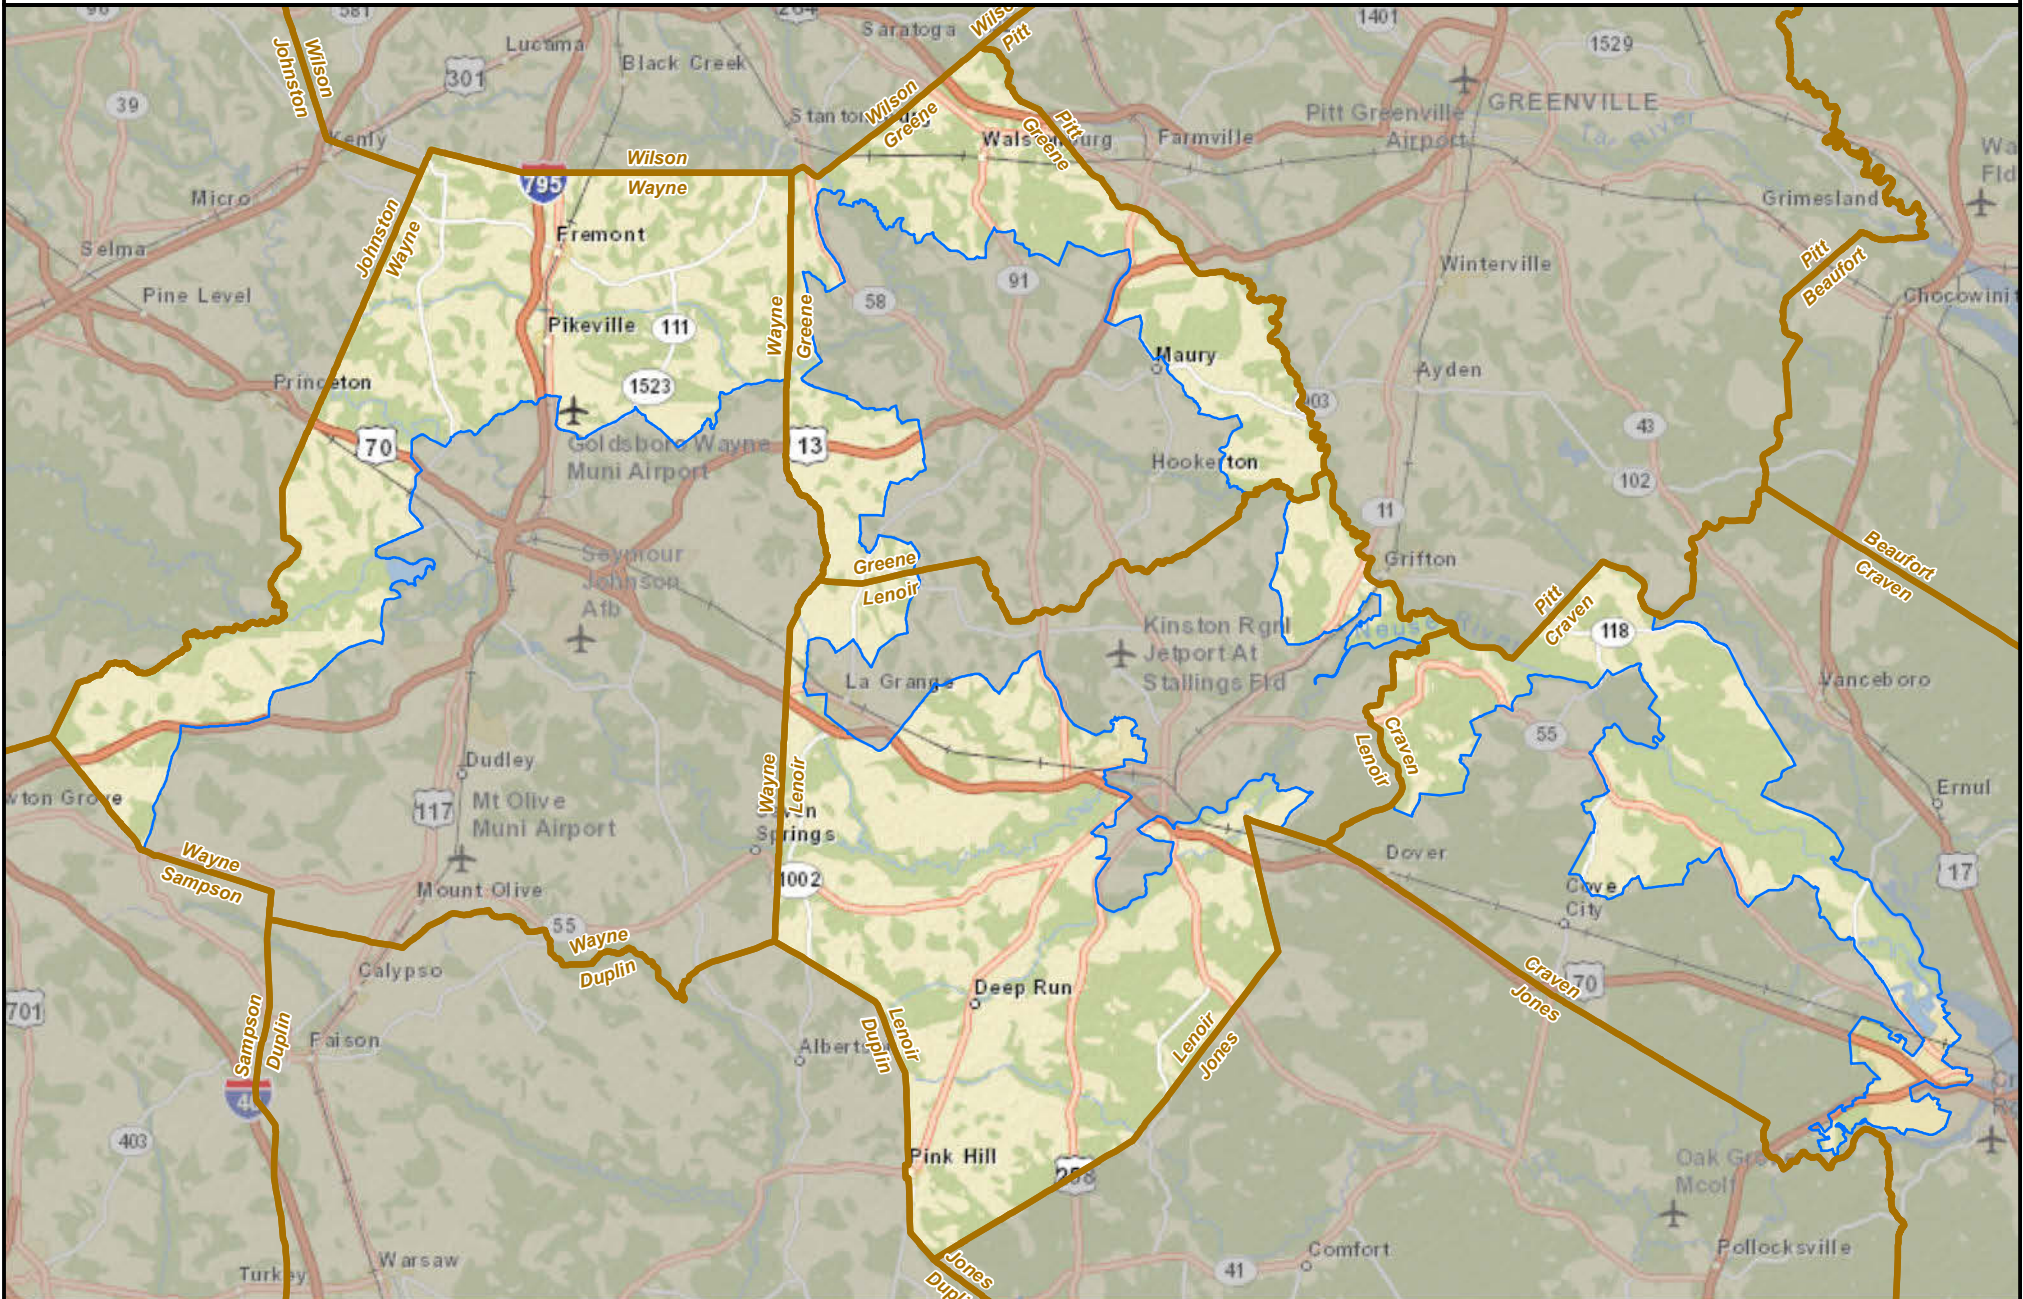

North Carolina State House District 10

 State  County  District