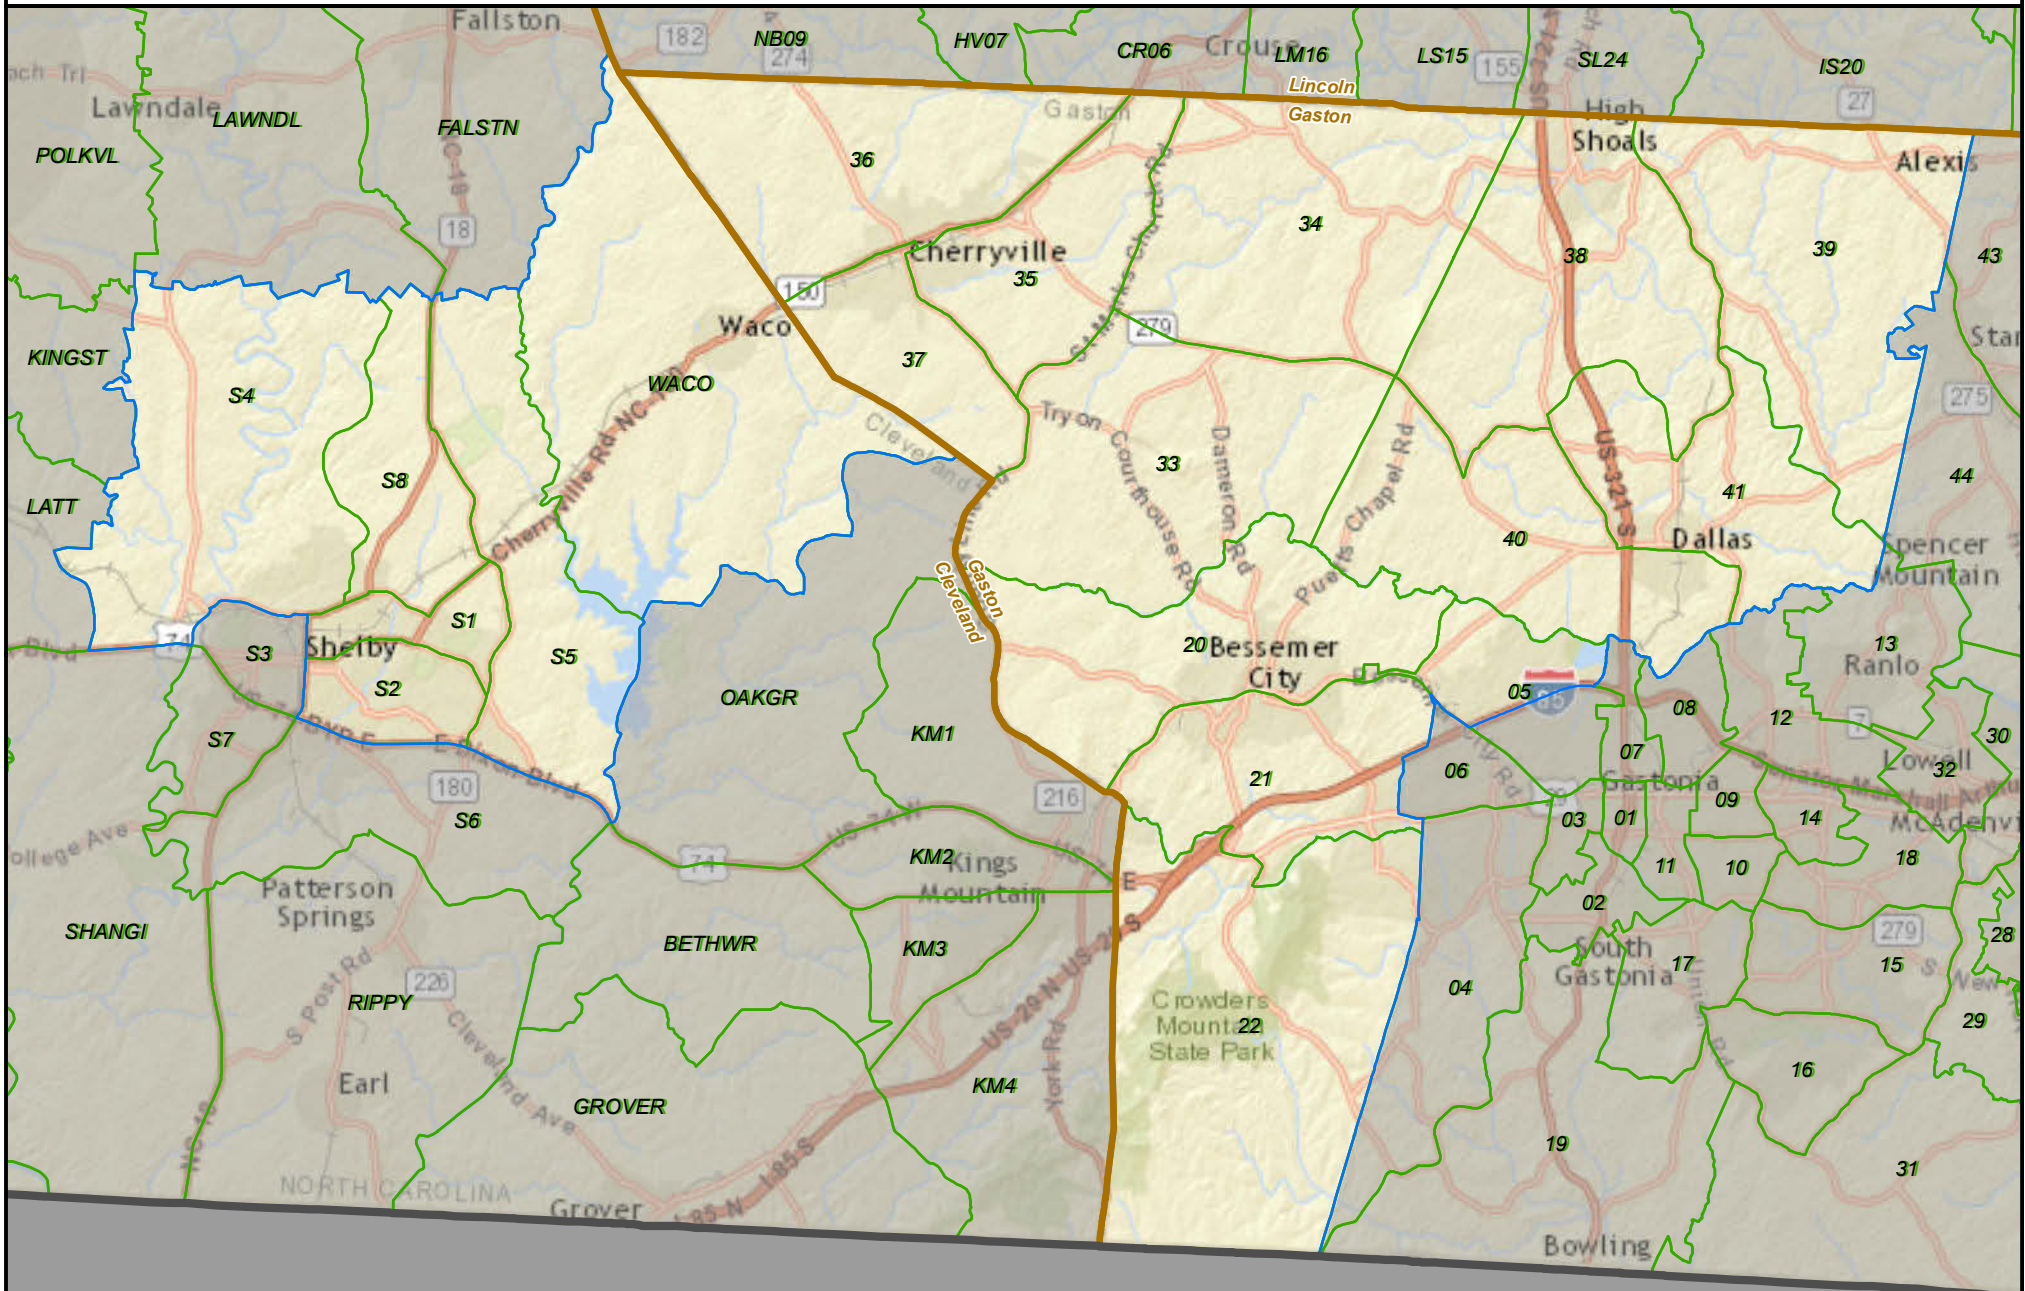

North Carolina State House District 110

State County VTD District