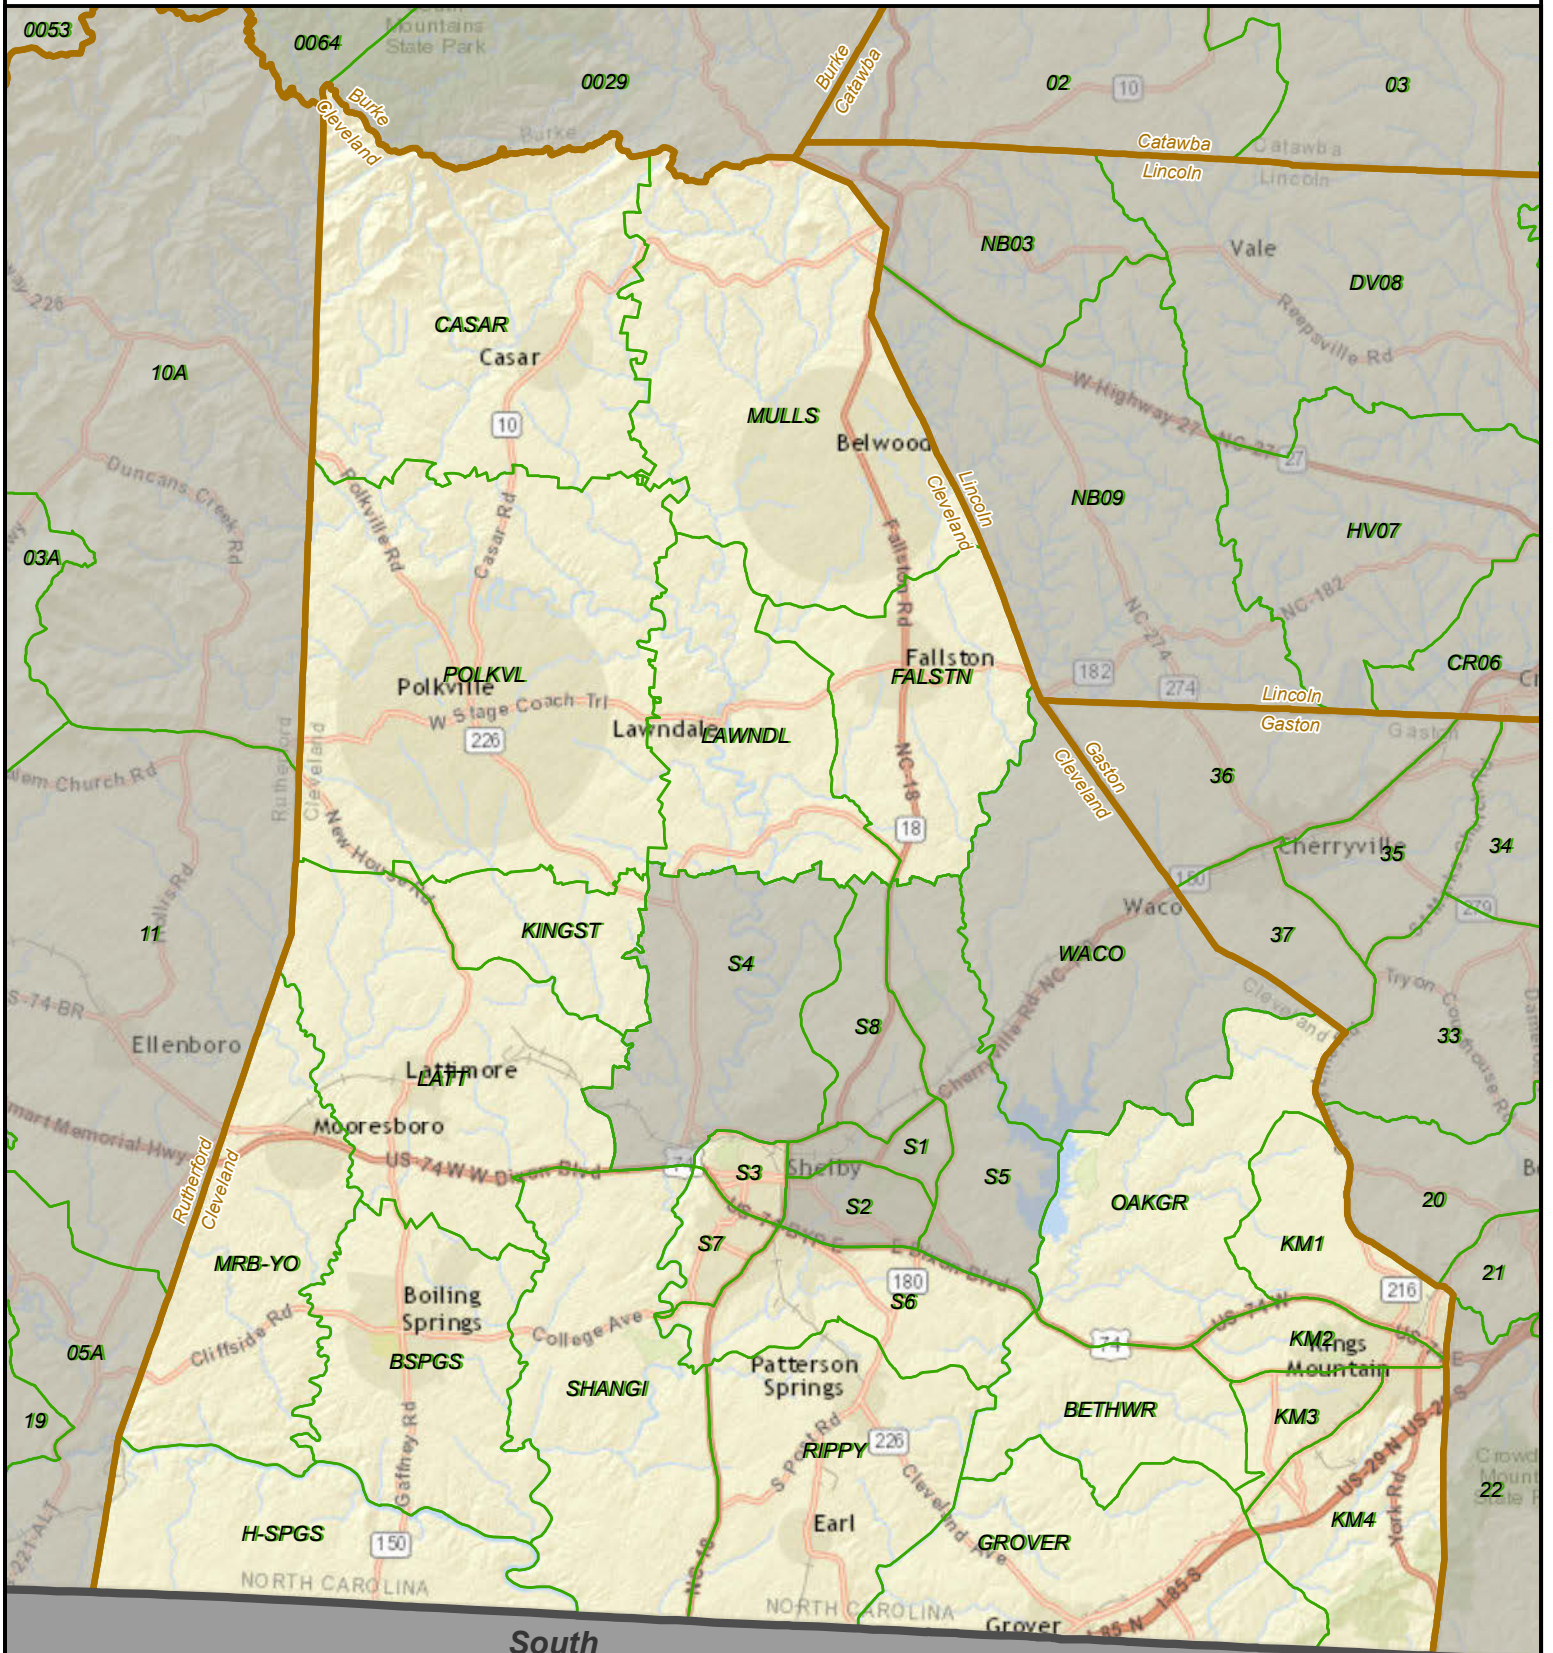

# North Carolina State House District 111

South  
Carolina

- State
- County
- VTD
- District

Created by the NC General Assembly, 03/23/2015.

Plan Source: Lewis Dollar Dockham 4.

Base Map Source: ESRI and contributors.

[http://help.arcgis.com/en/communitymaps/pdf/WorldStreetsMap\\_Contributors.pdf](http://help.arcgis.com/en/communitymaps/pdf/WorldStreetsMap_Contributors.pdf)