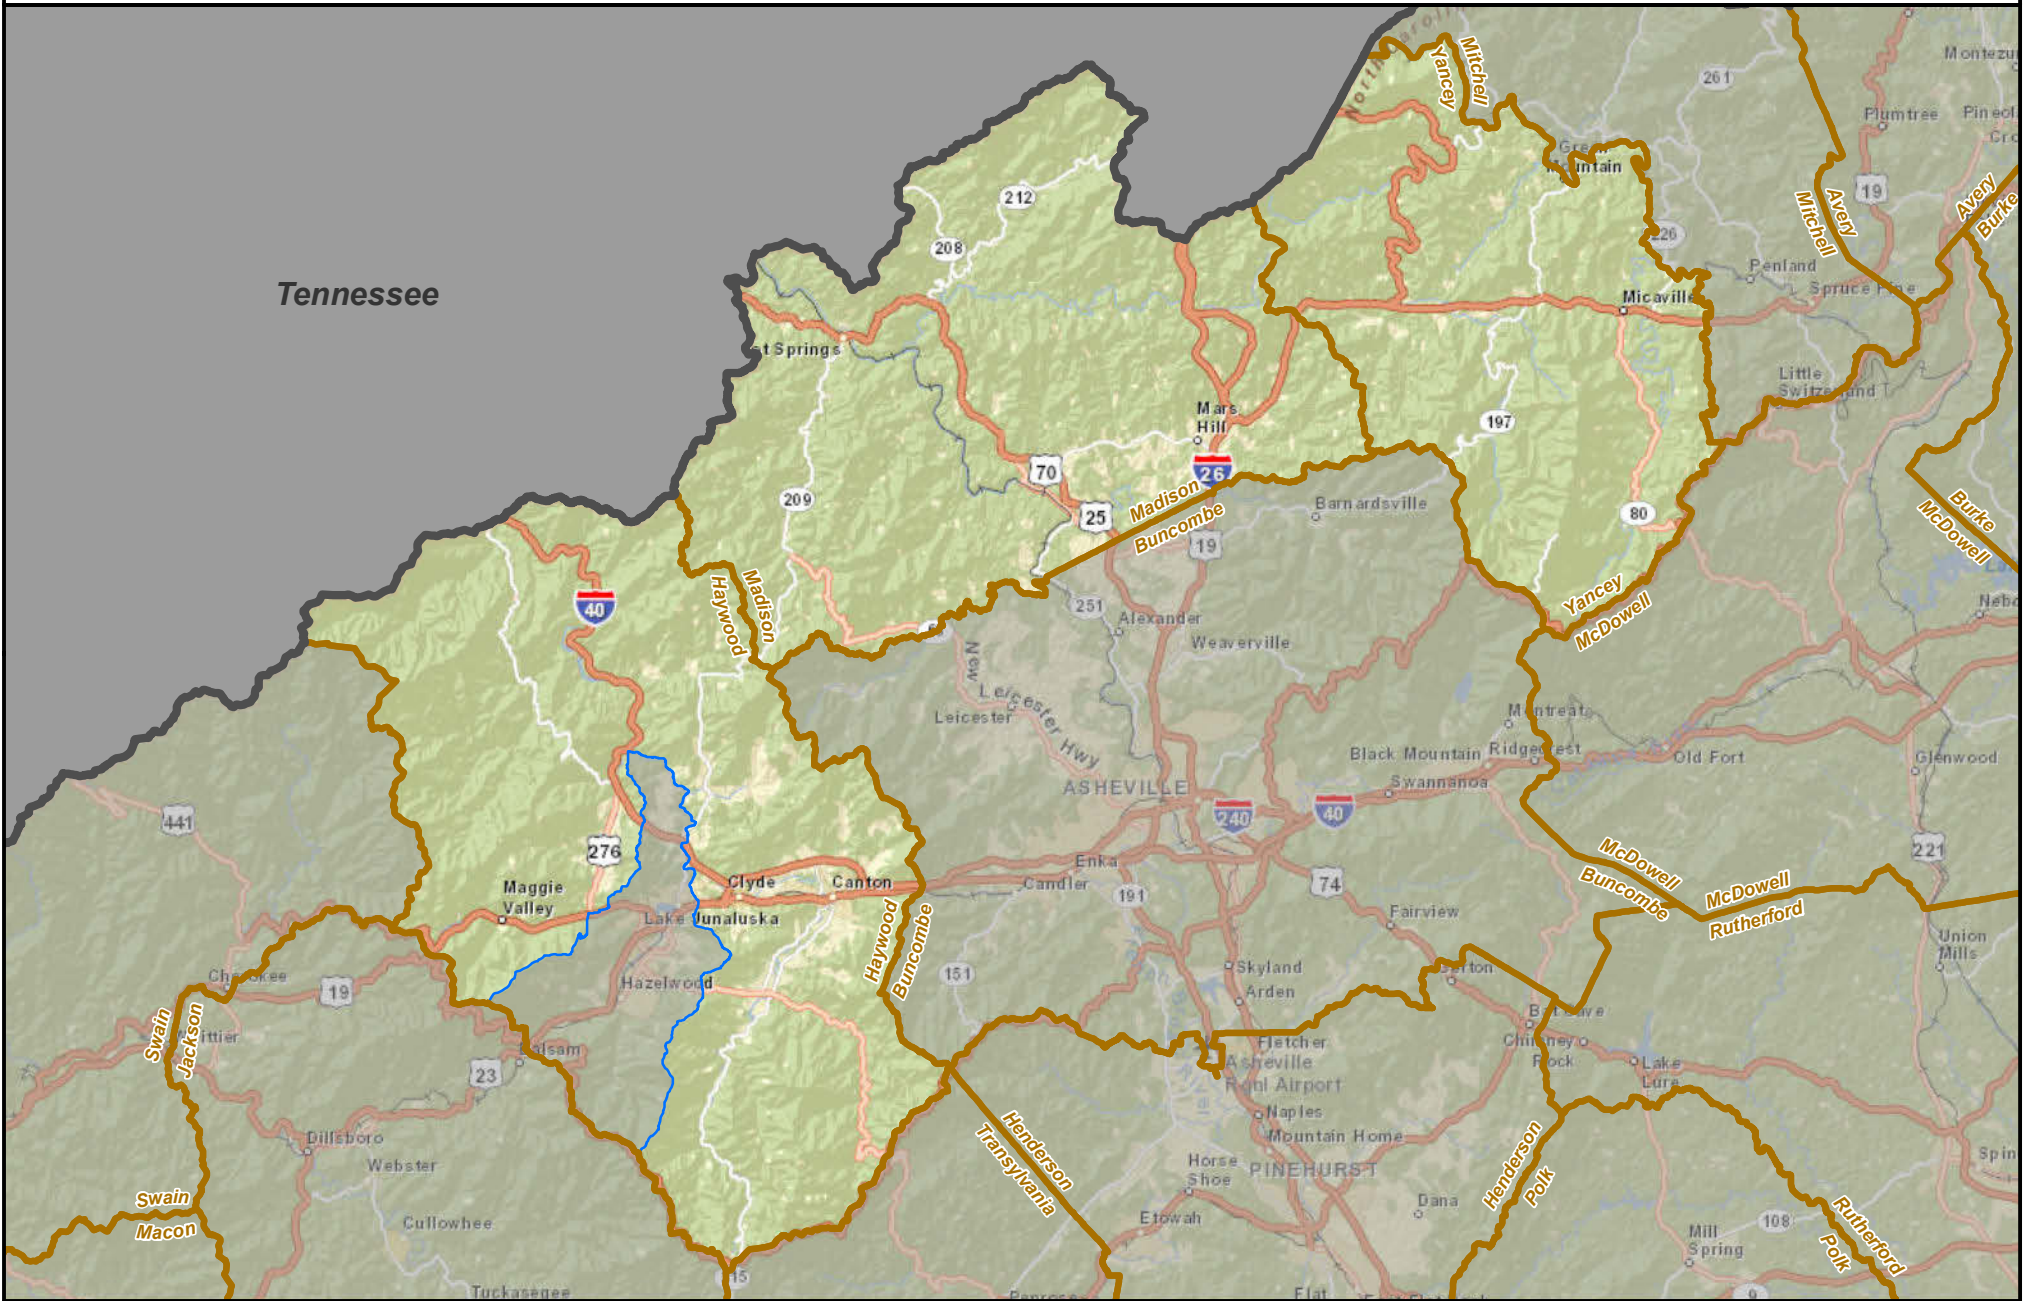

# North Carolina State House District 118

State County District