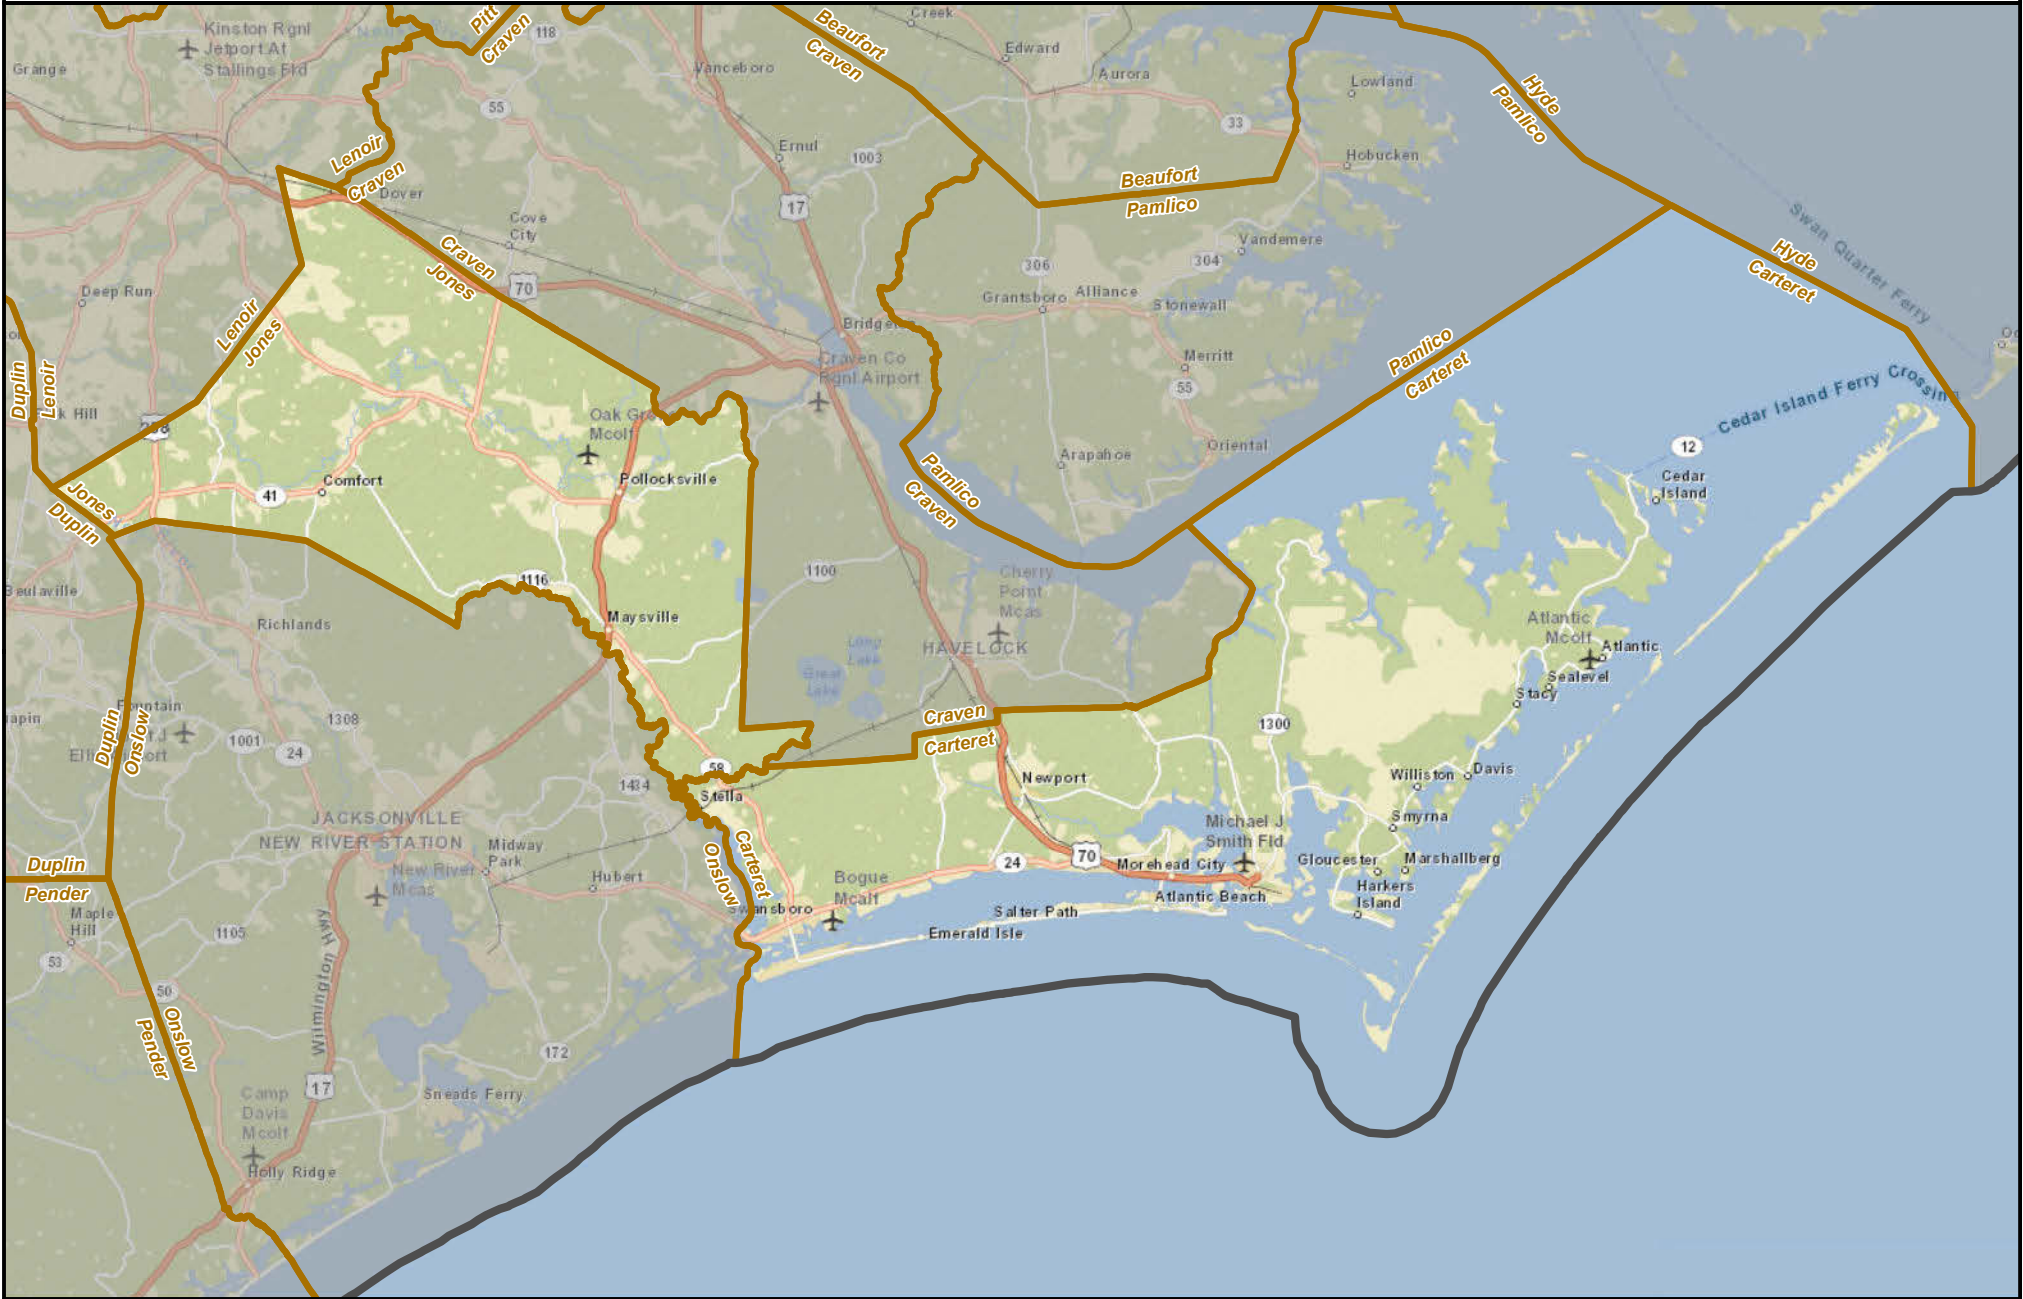

# North Carolina State House District 13

State County District