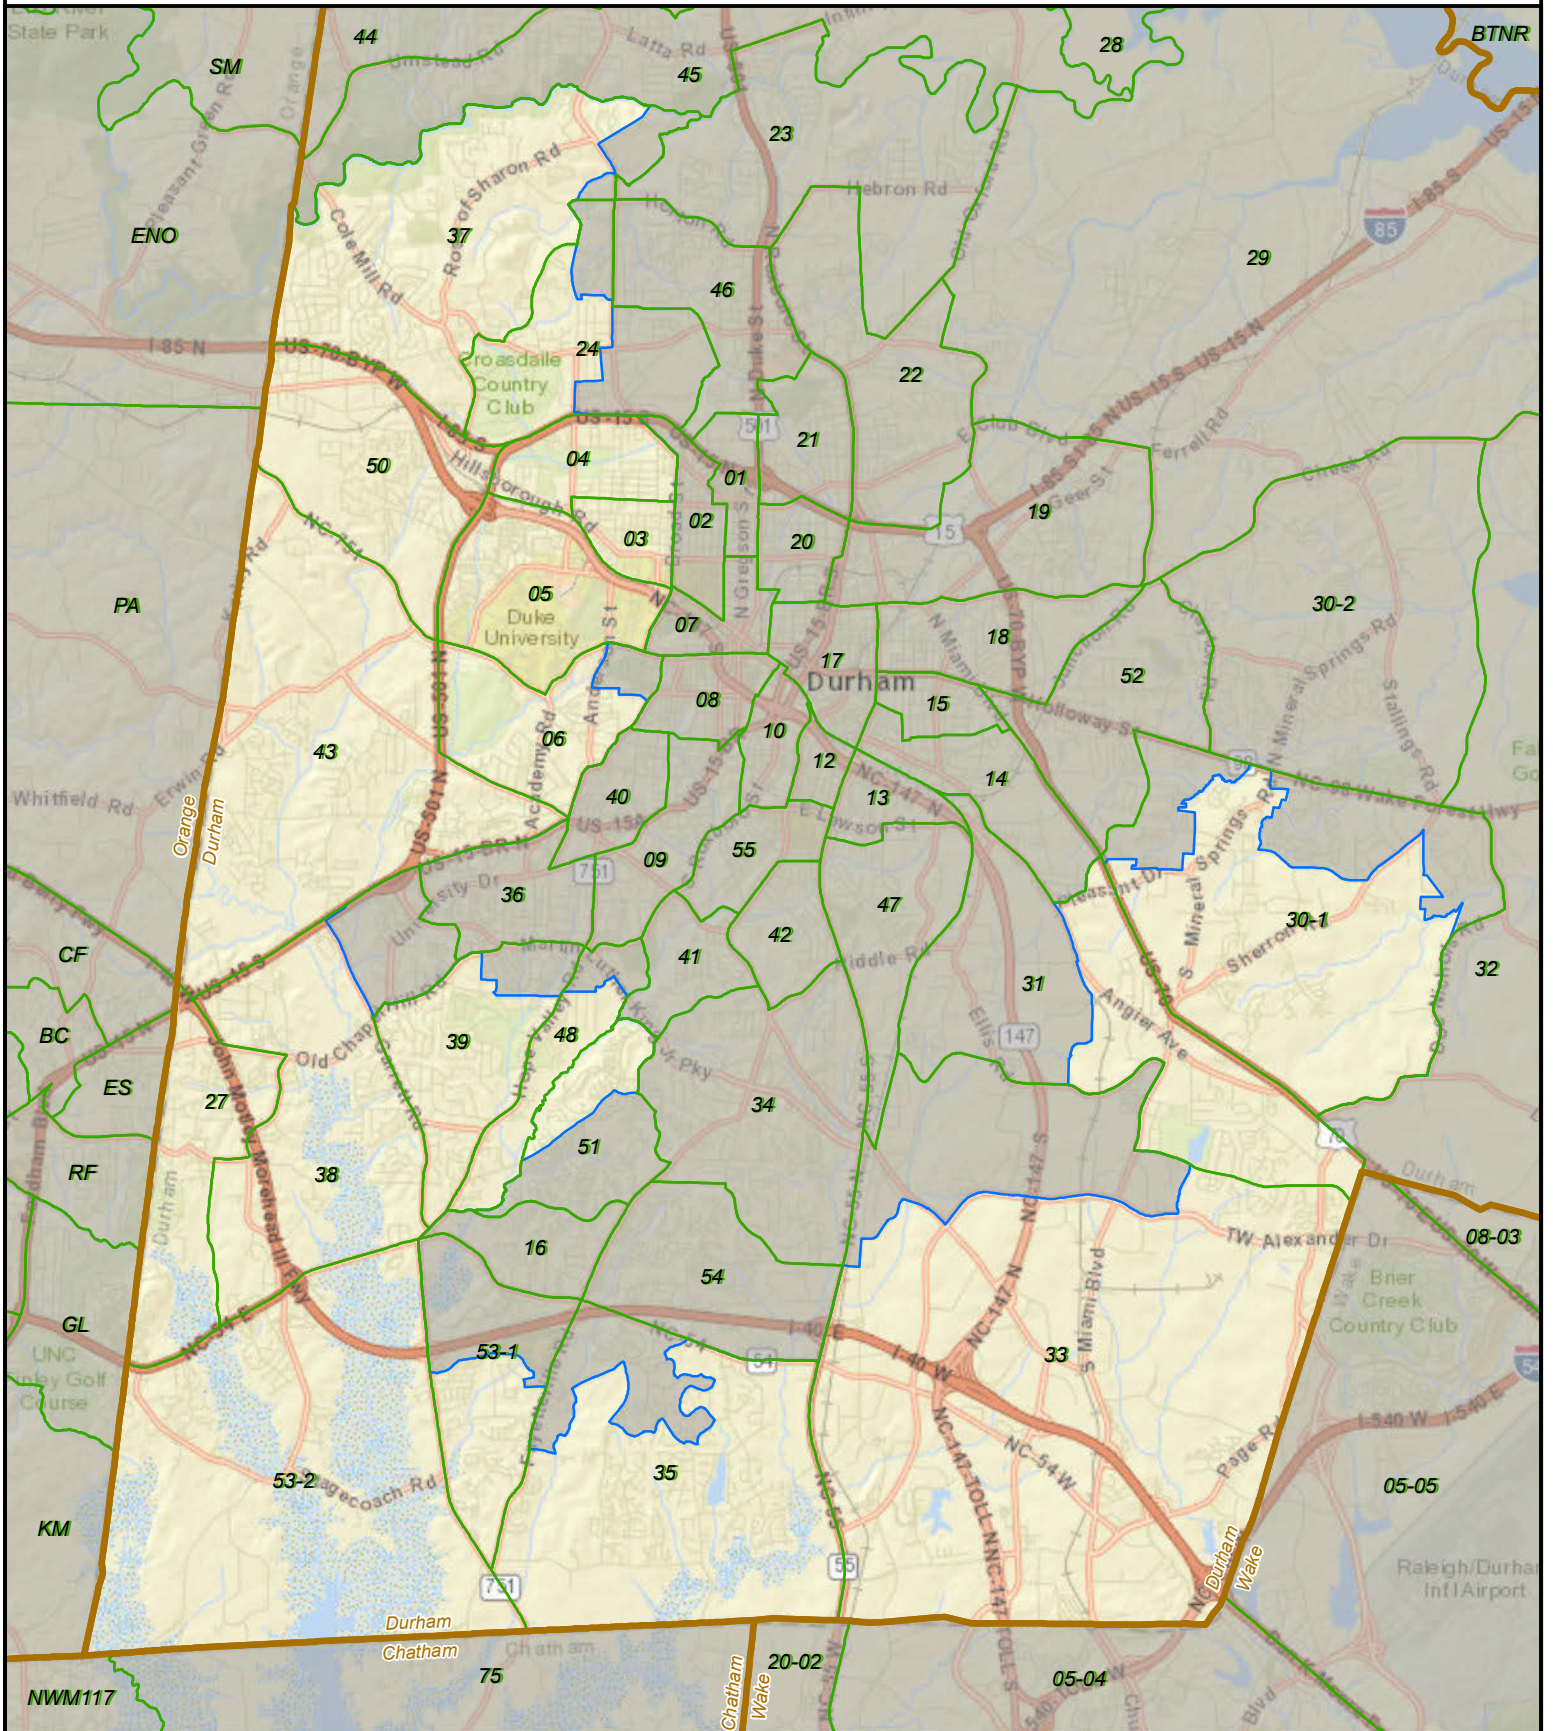

North Carolina State House District 30

State County VTD District

Created by the NC General Assembly, 03/23/2015.

Plan Source: Lewis Dollar Dockham 4.

Base Map Source: ESRI and contributors.

http://help.arcgis.com/en/communitymaps/pdf/WorldStreetsMap_Contributors.pdf