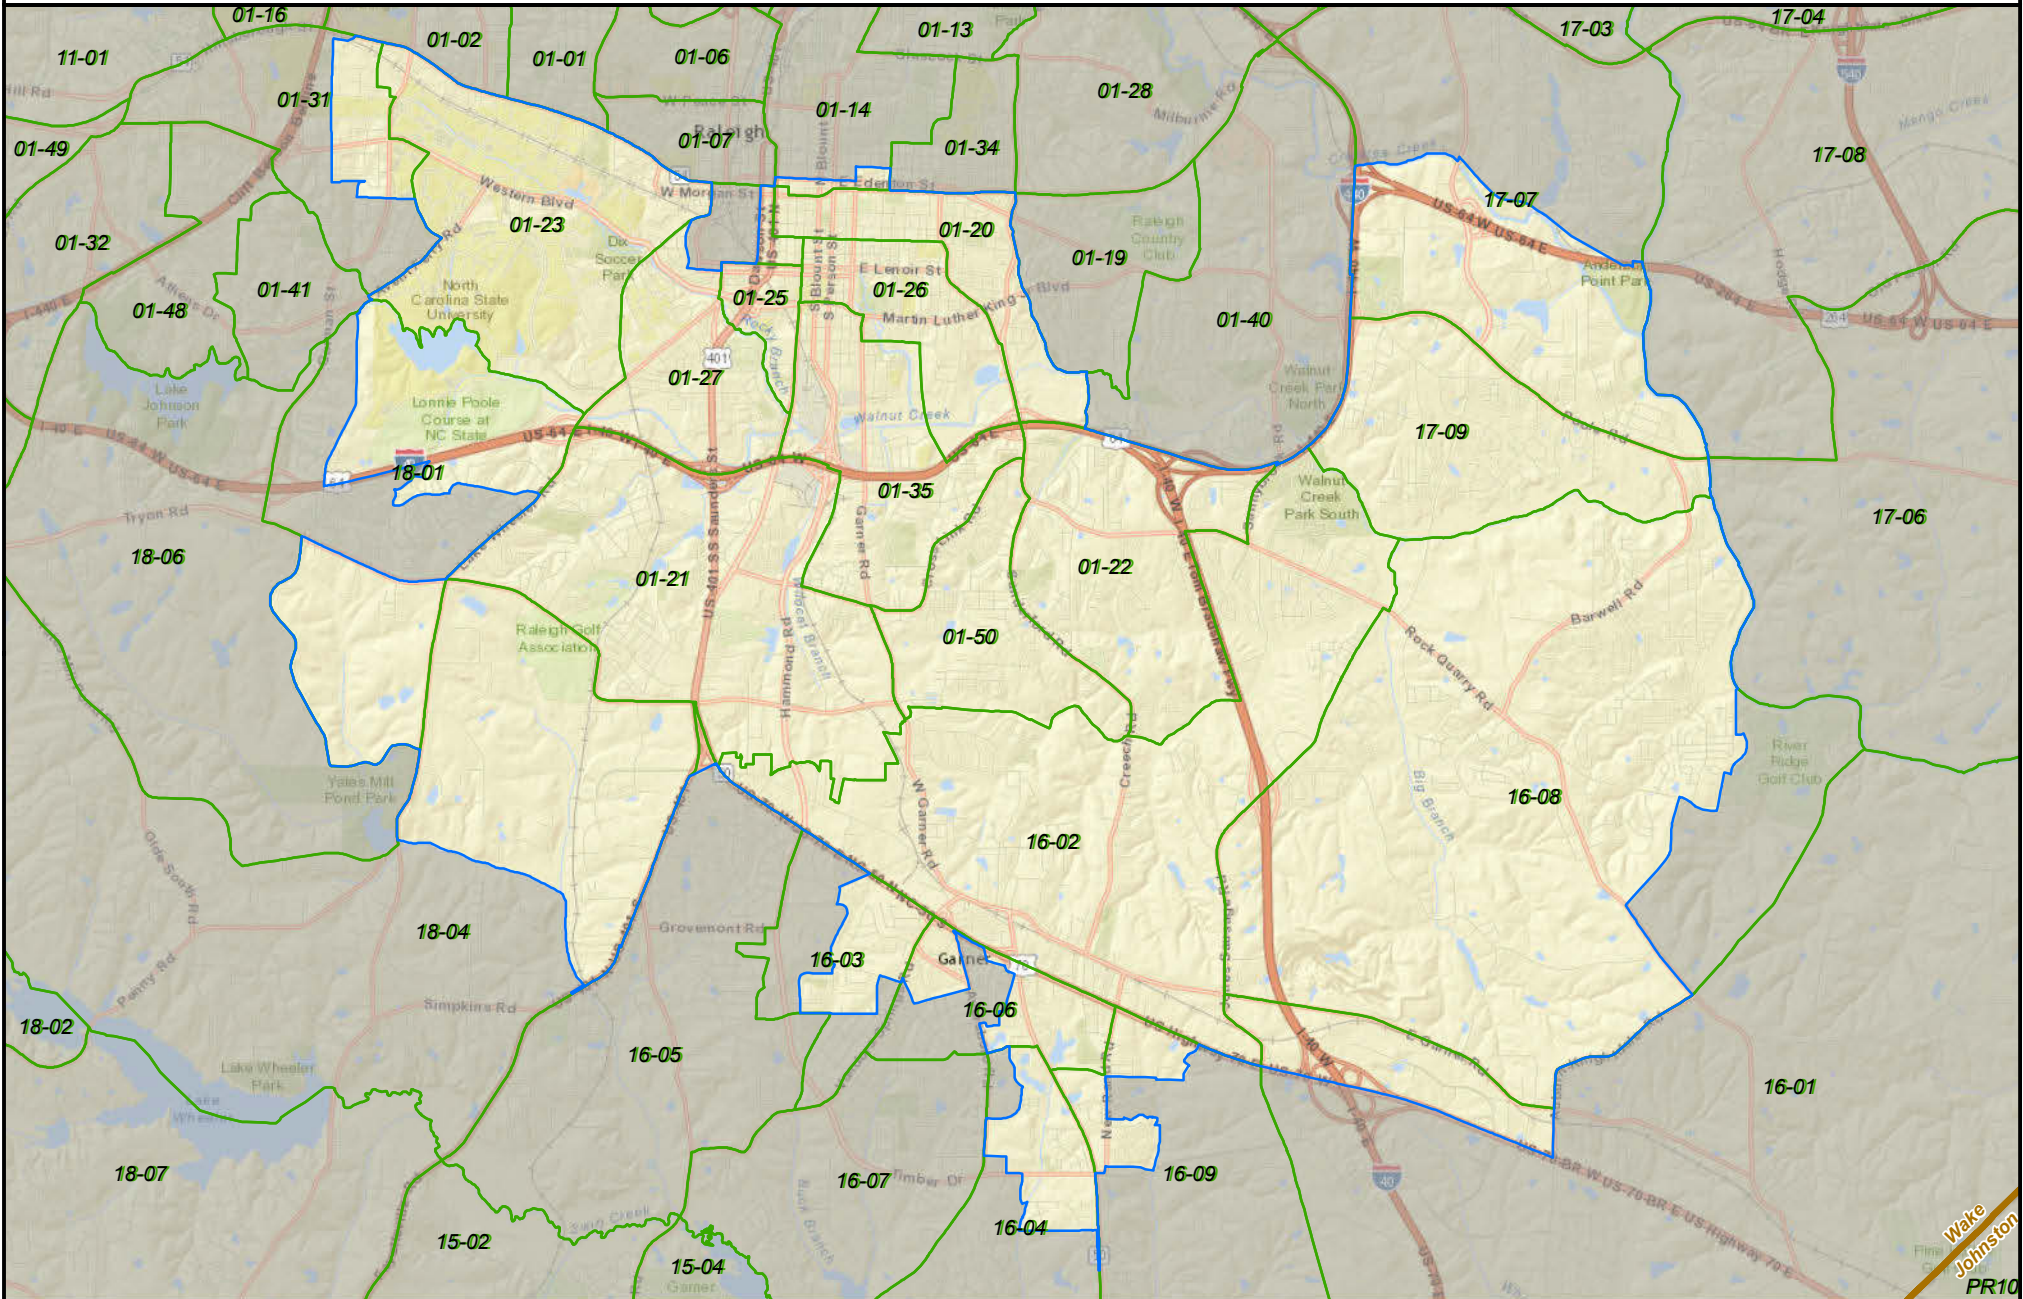

North Carolina State House District 33

State County VTD District

Wake
Johnston
PR10