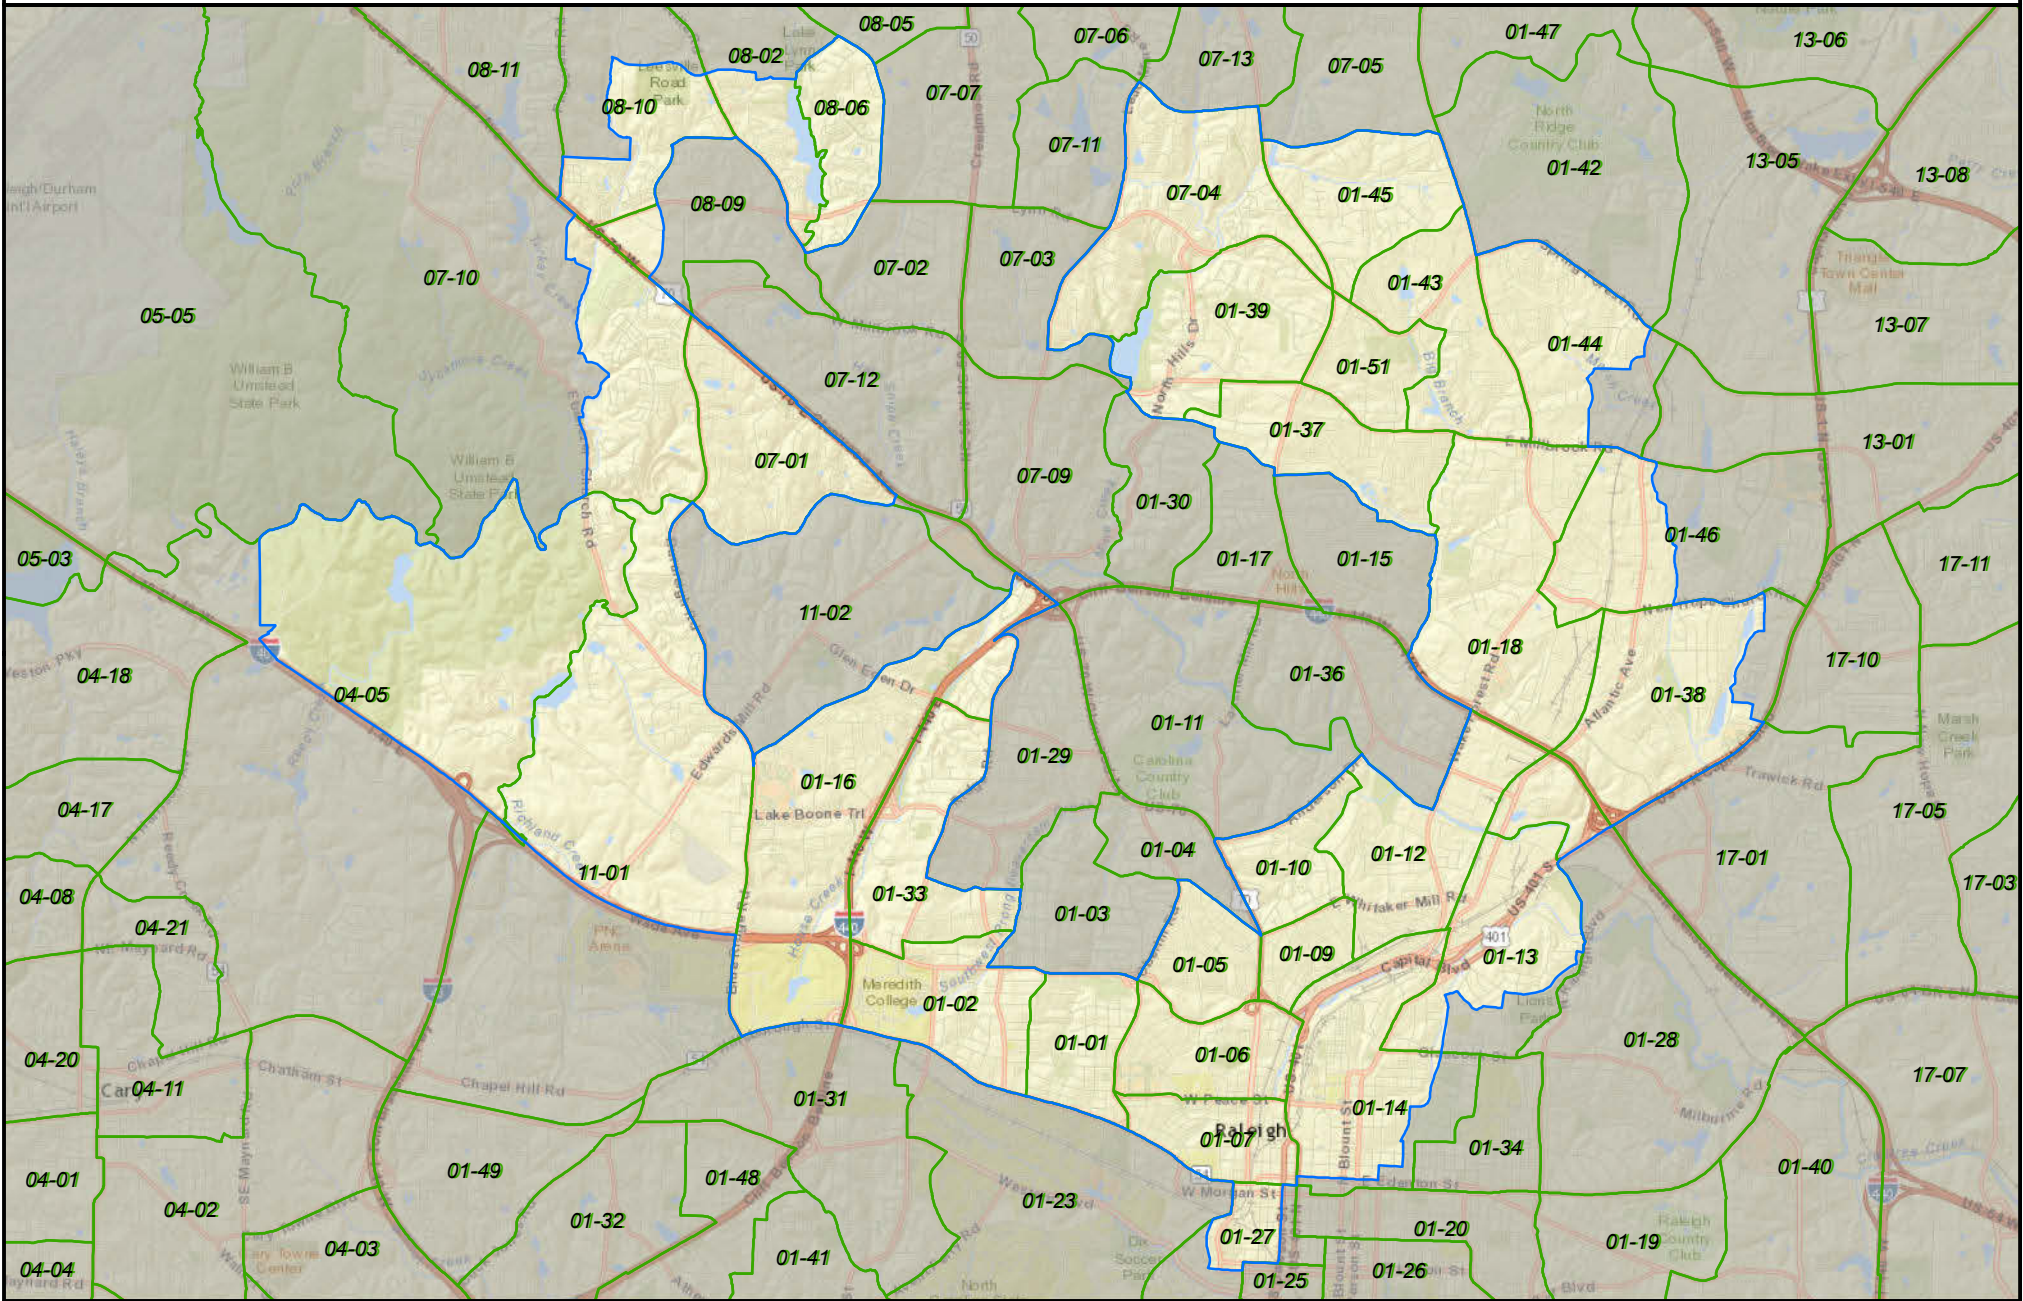

North Carolina State House District 34

State County VTD District