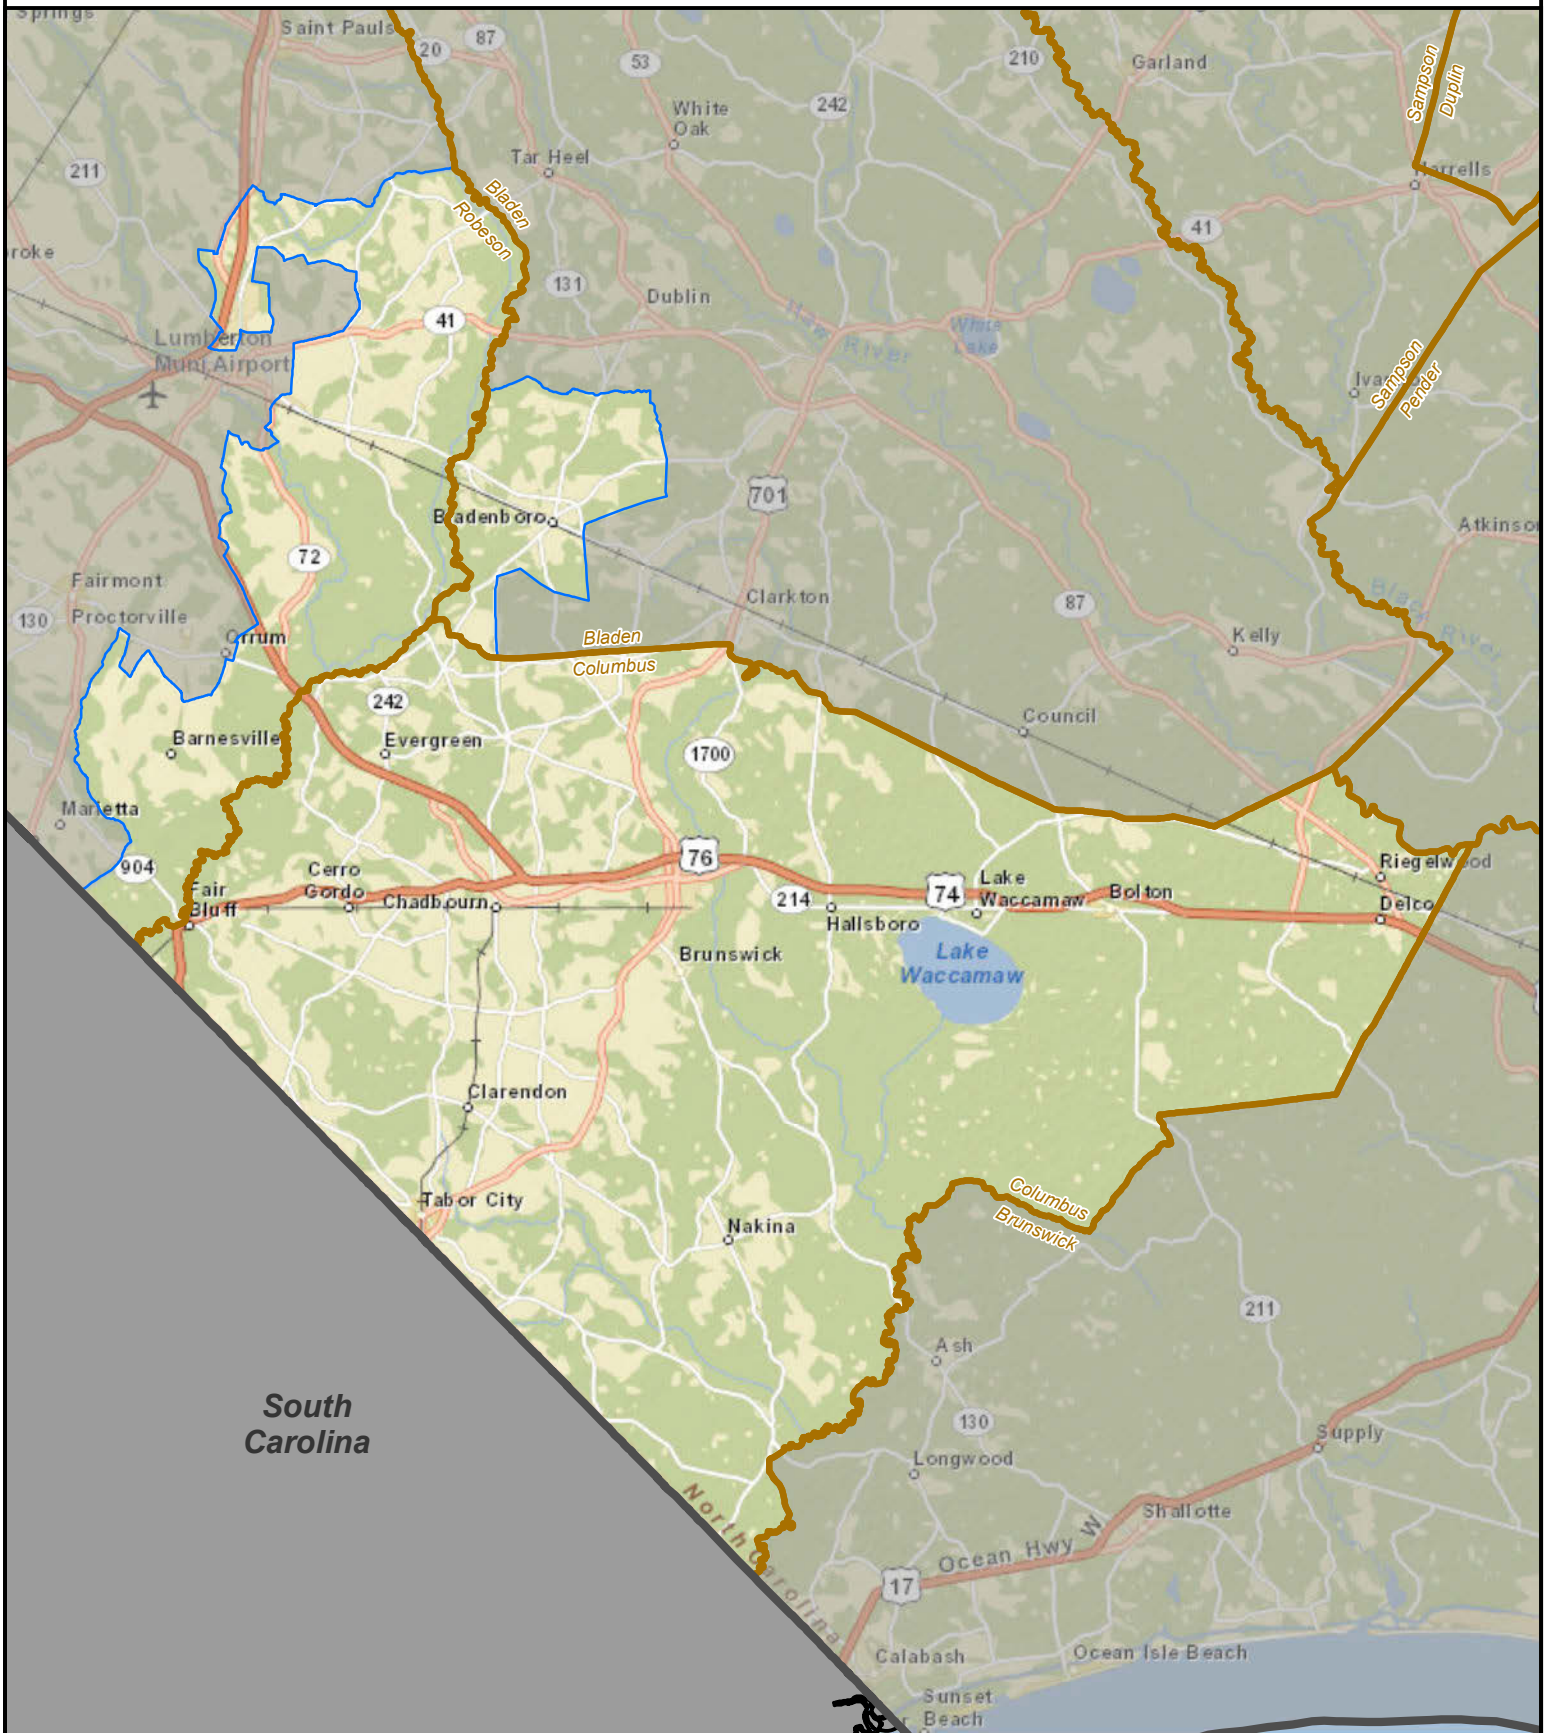

North Carolina State House District 46

South Carolina

State County District

Created by the NC General Assembly, 03/23/2015.

Plan Source: Lewis Dollar Dockham 4.

Base Map Source: ESRI and contributors.