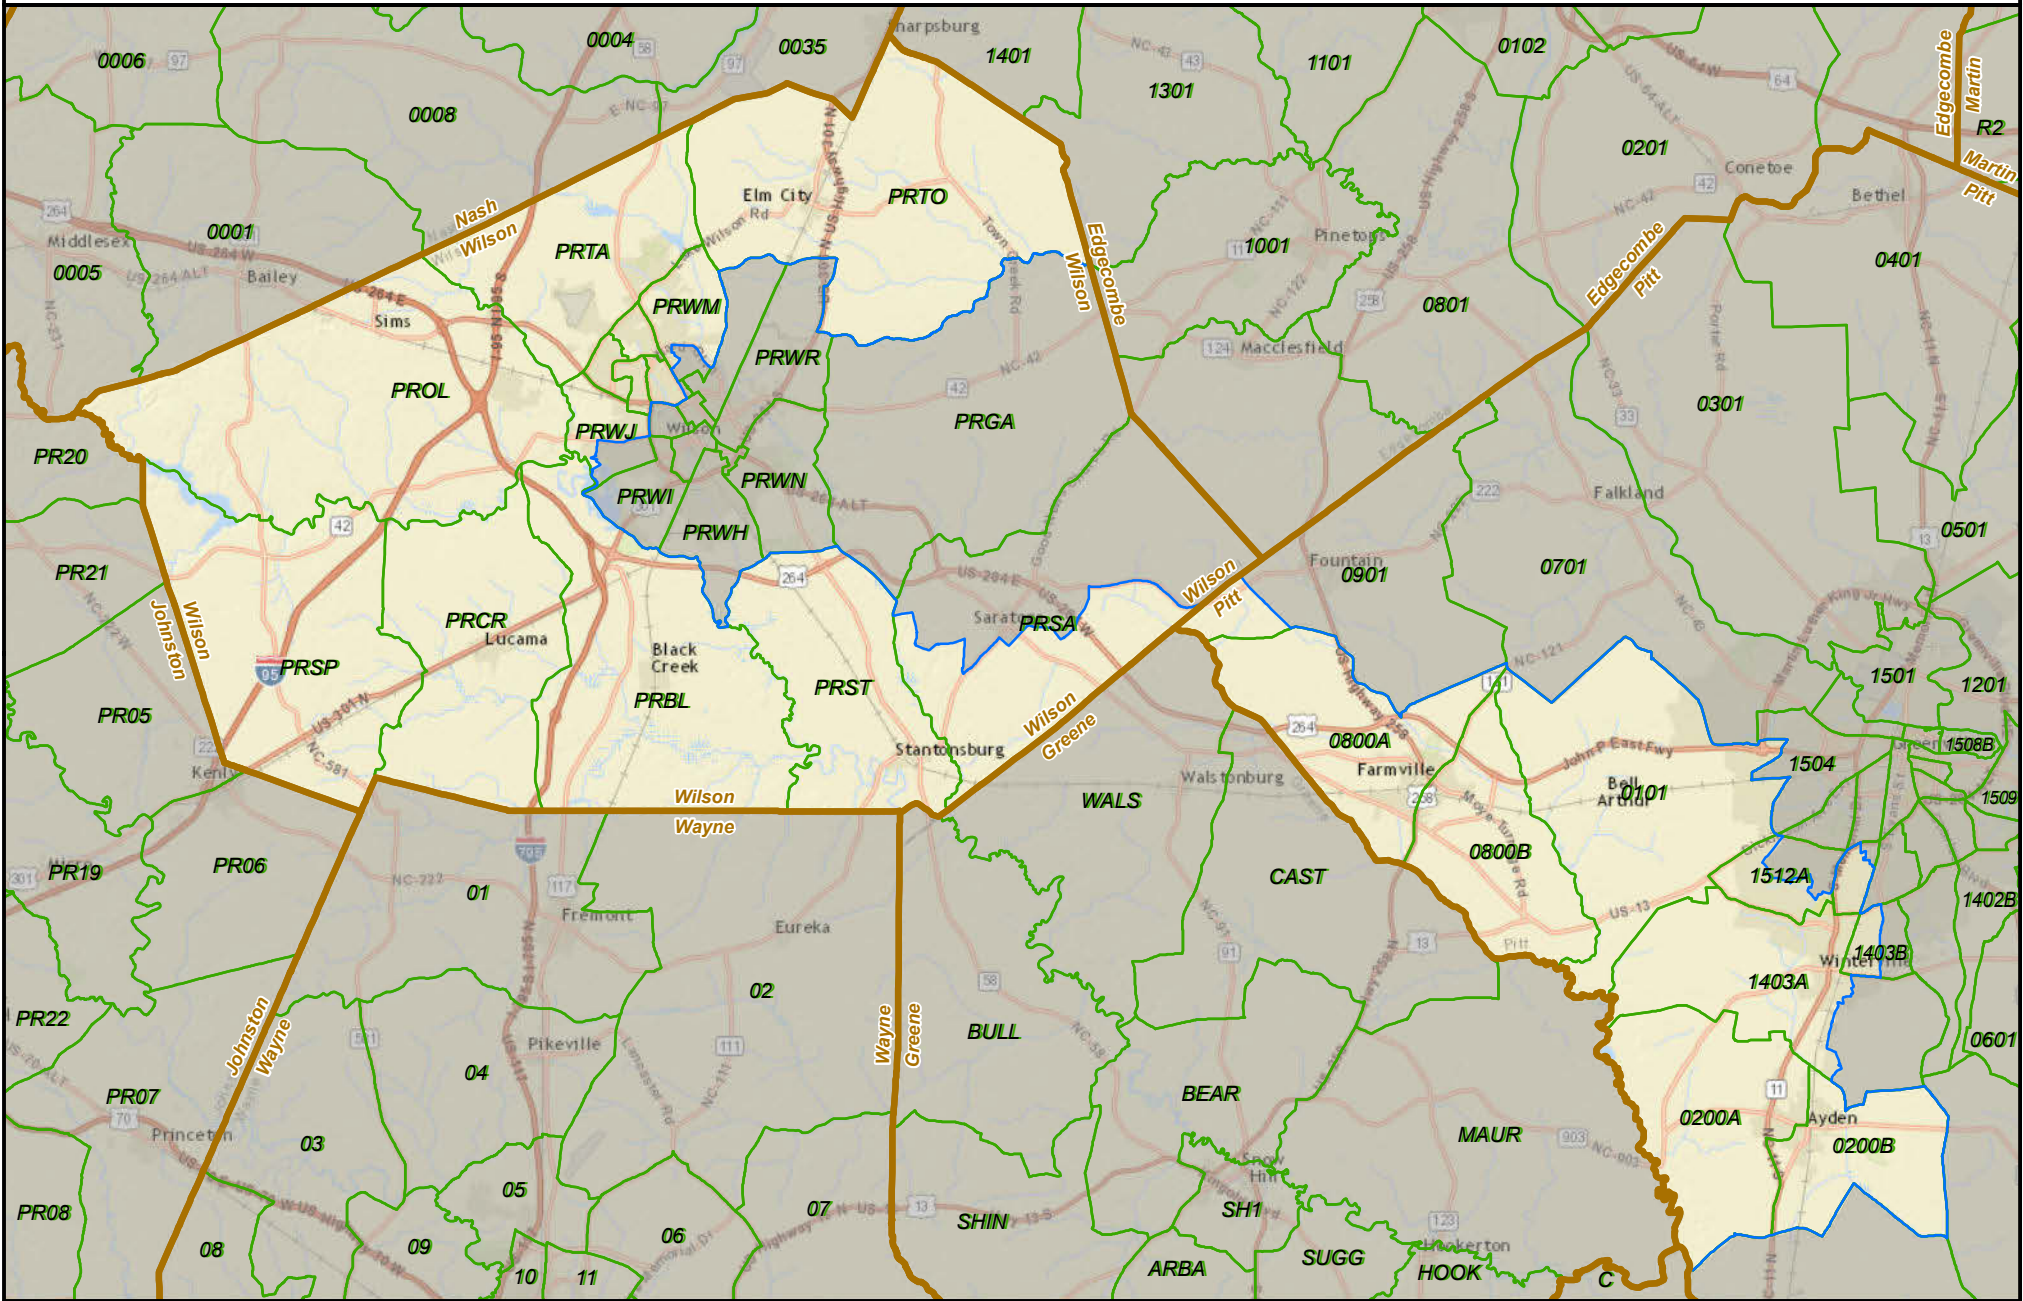

North Carolina State House District 8

State County VTD District