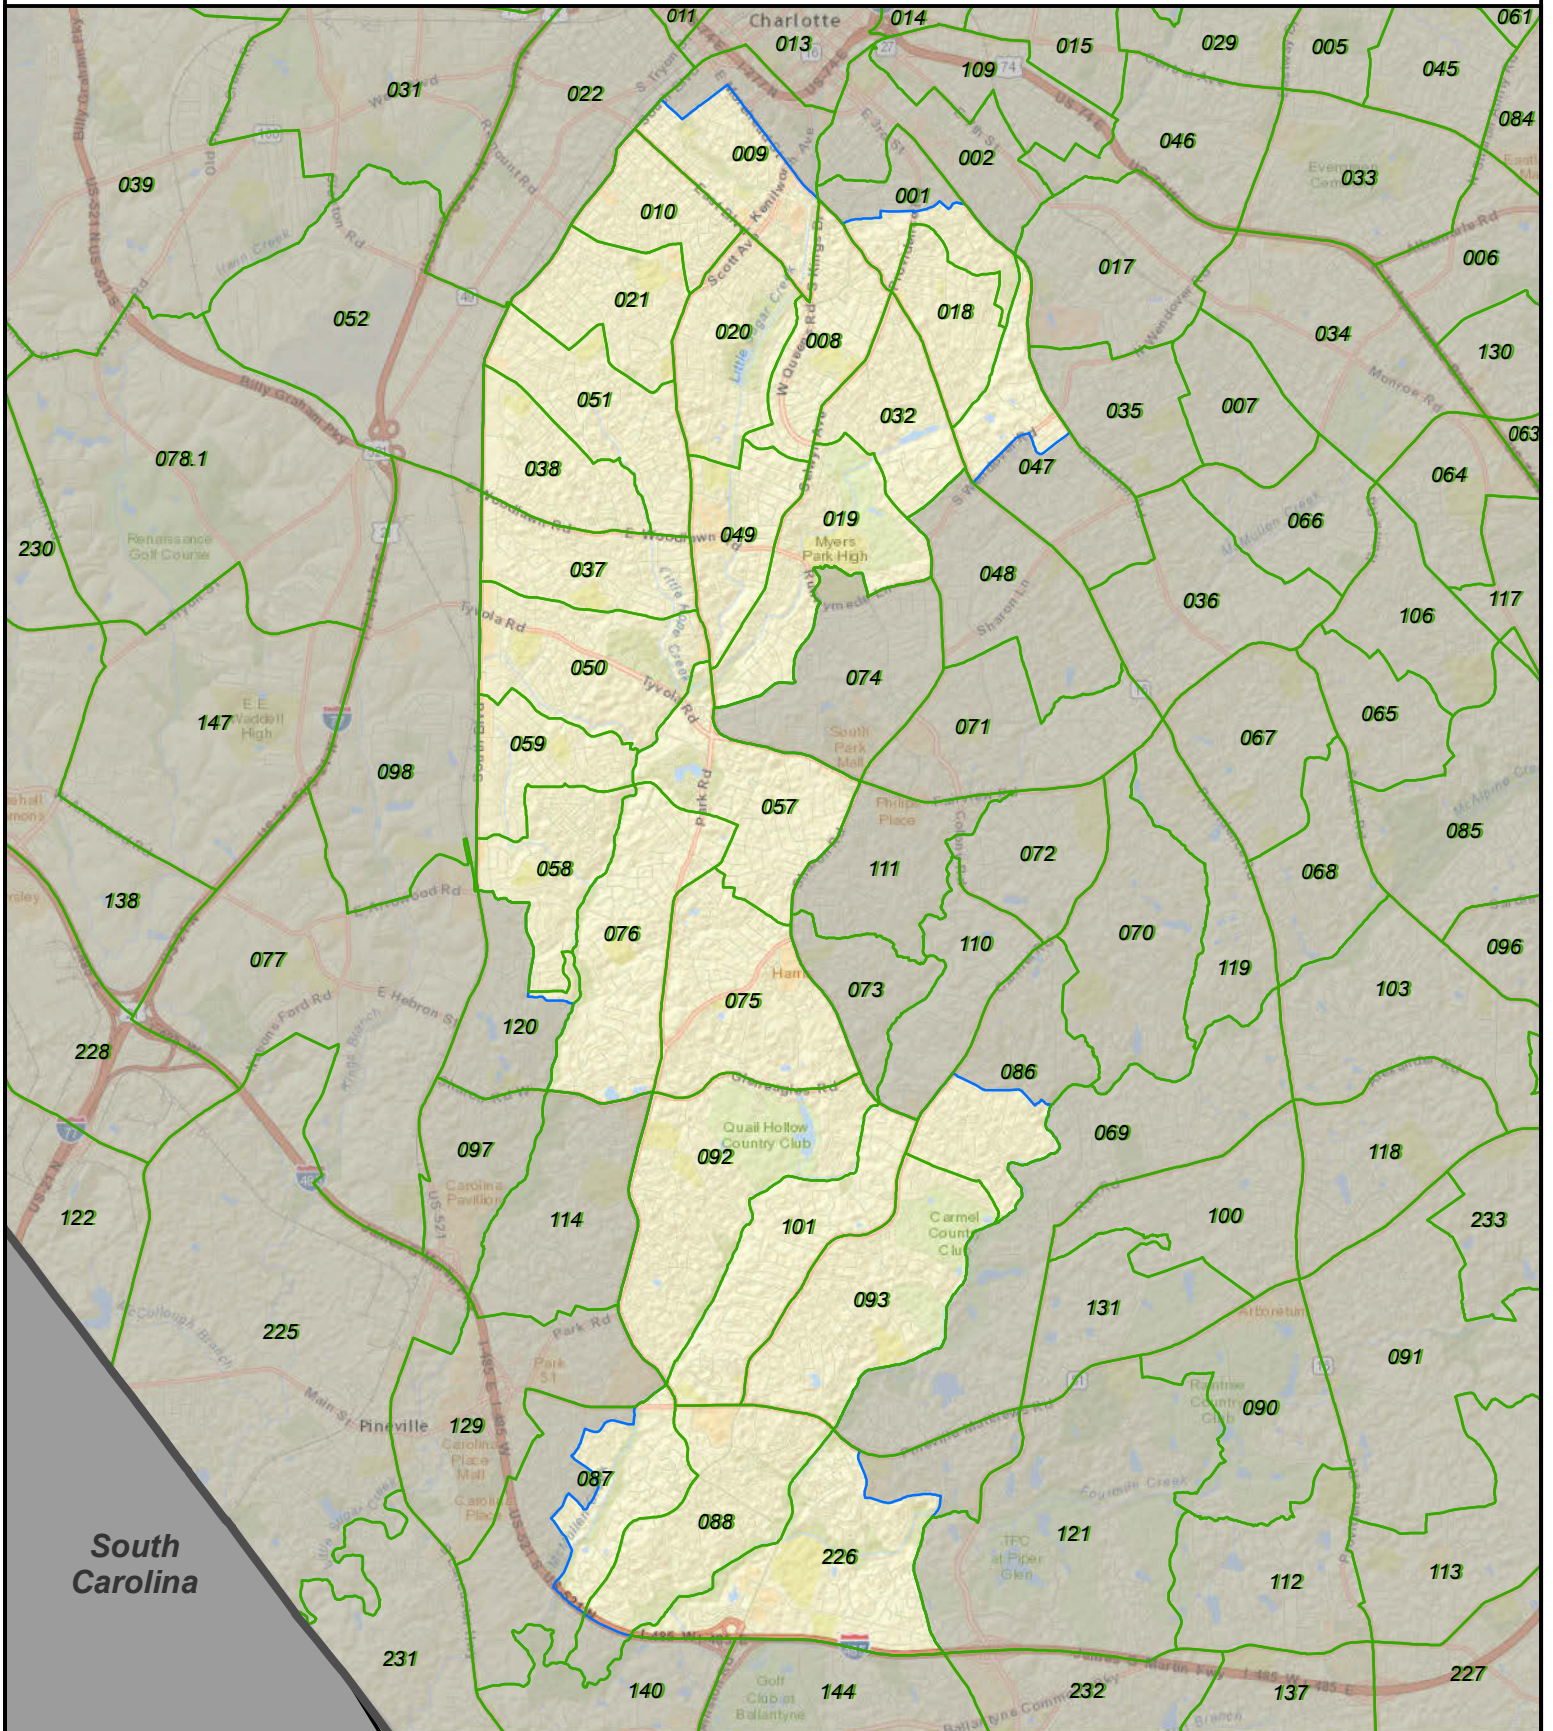

# North Carolina State House District 88

South  
Carolina

State County VTD District

Created by the NC General Assembly, 03/23/2015.

Plan Source: Lewis Dollar Dockham 4.

Base Map Source: ESRI and contributors.

[http://help.arcgis.com/en/communitymaps/pdf/WorldStreetsMap\\_Contributors.pdf](http://help.arcgis.com/en/communitymaps/pdf/WorldStreetsMap_Contributors.pdf)