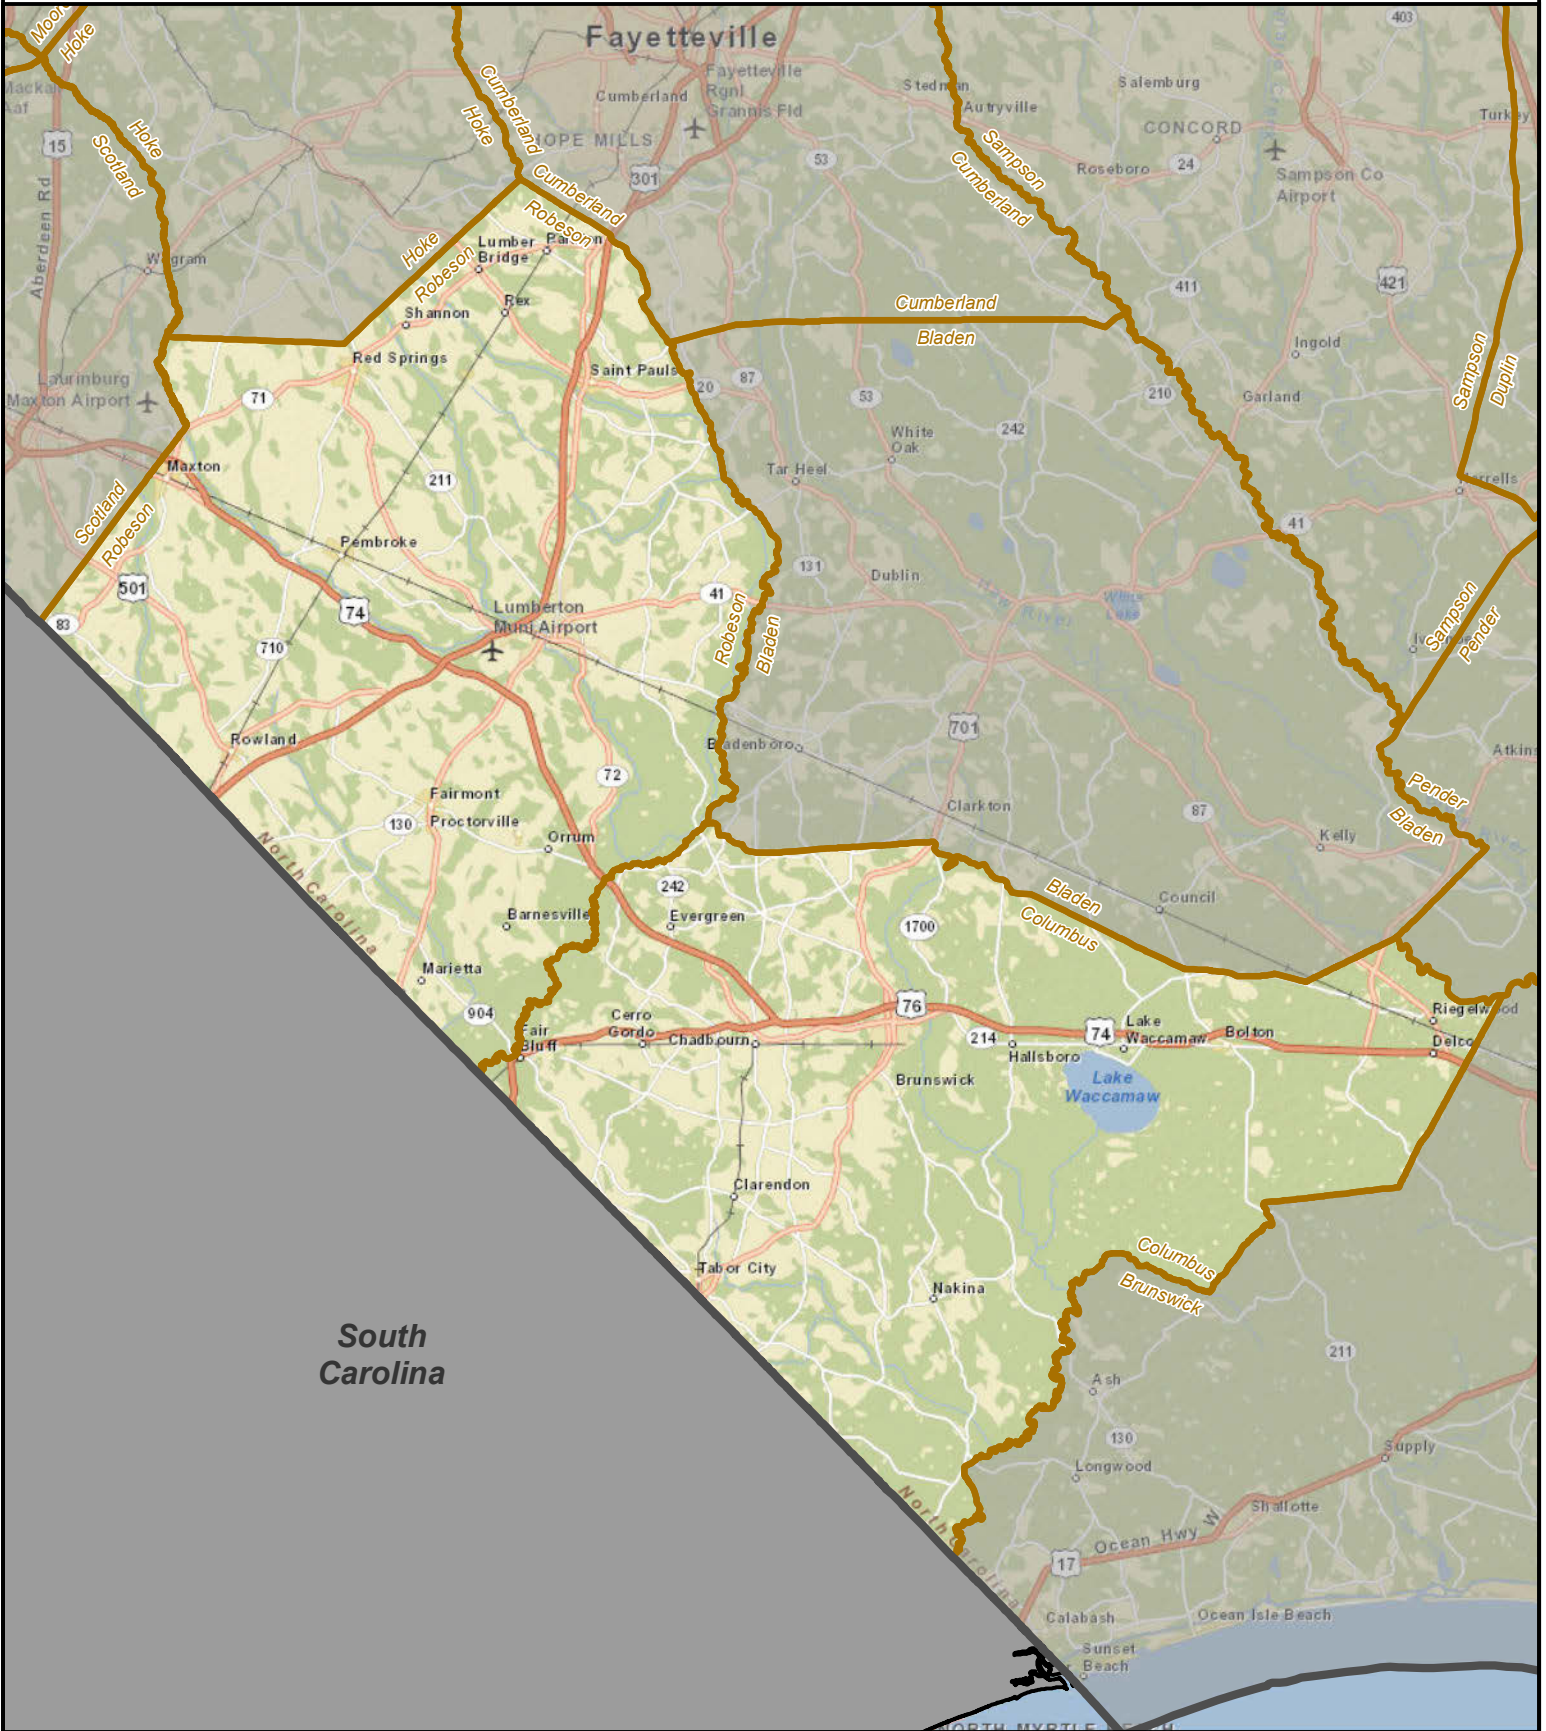

North Carolina State Senate District 13

South Carolina

State County District

Created by the NC General Assembly, 03/19/2015.

Plan Source: Rucho Senate 2.

Base Map Source: ESRI and contributors.

http://help.arcgis.com/en/communitymaps/pdf/WorldStreetsMap_Contributors.pdf