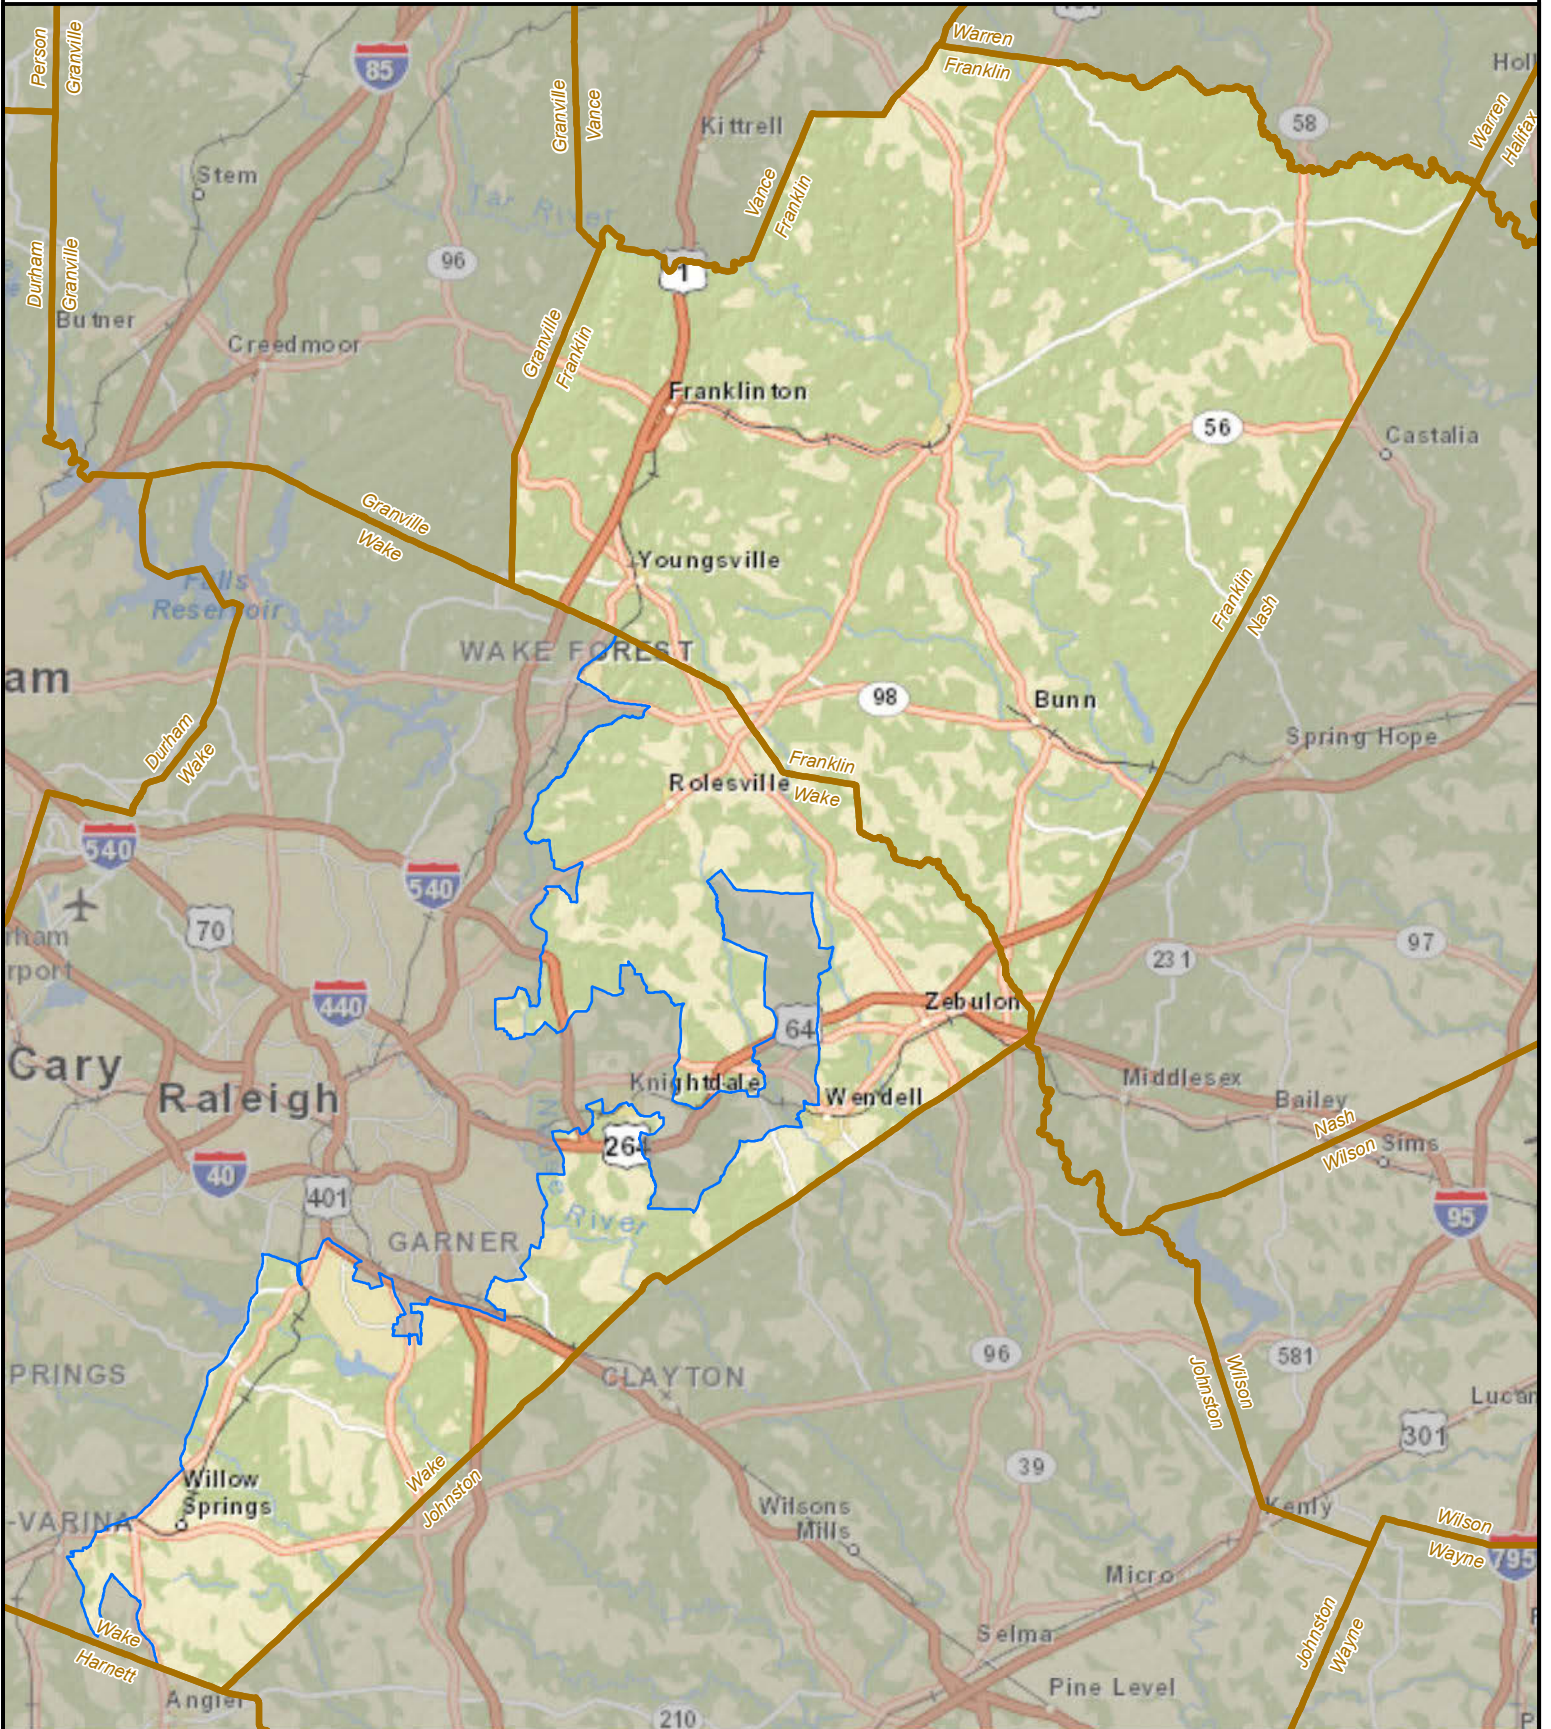

North Carolina State Senate District 18

State County District

Created by the NC General Assembly, 03/19/2015.

Plan Source: Rucho Senate 2.

Base Map Source: ESRI and contributors.

http://help.arcgis.com/en/communitymaps/pdf/WorldStreetsMap_Contributors.pdf