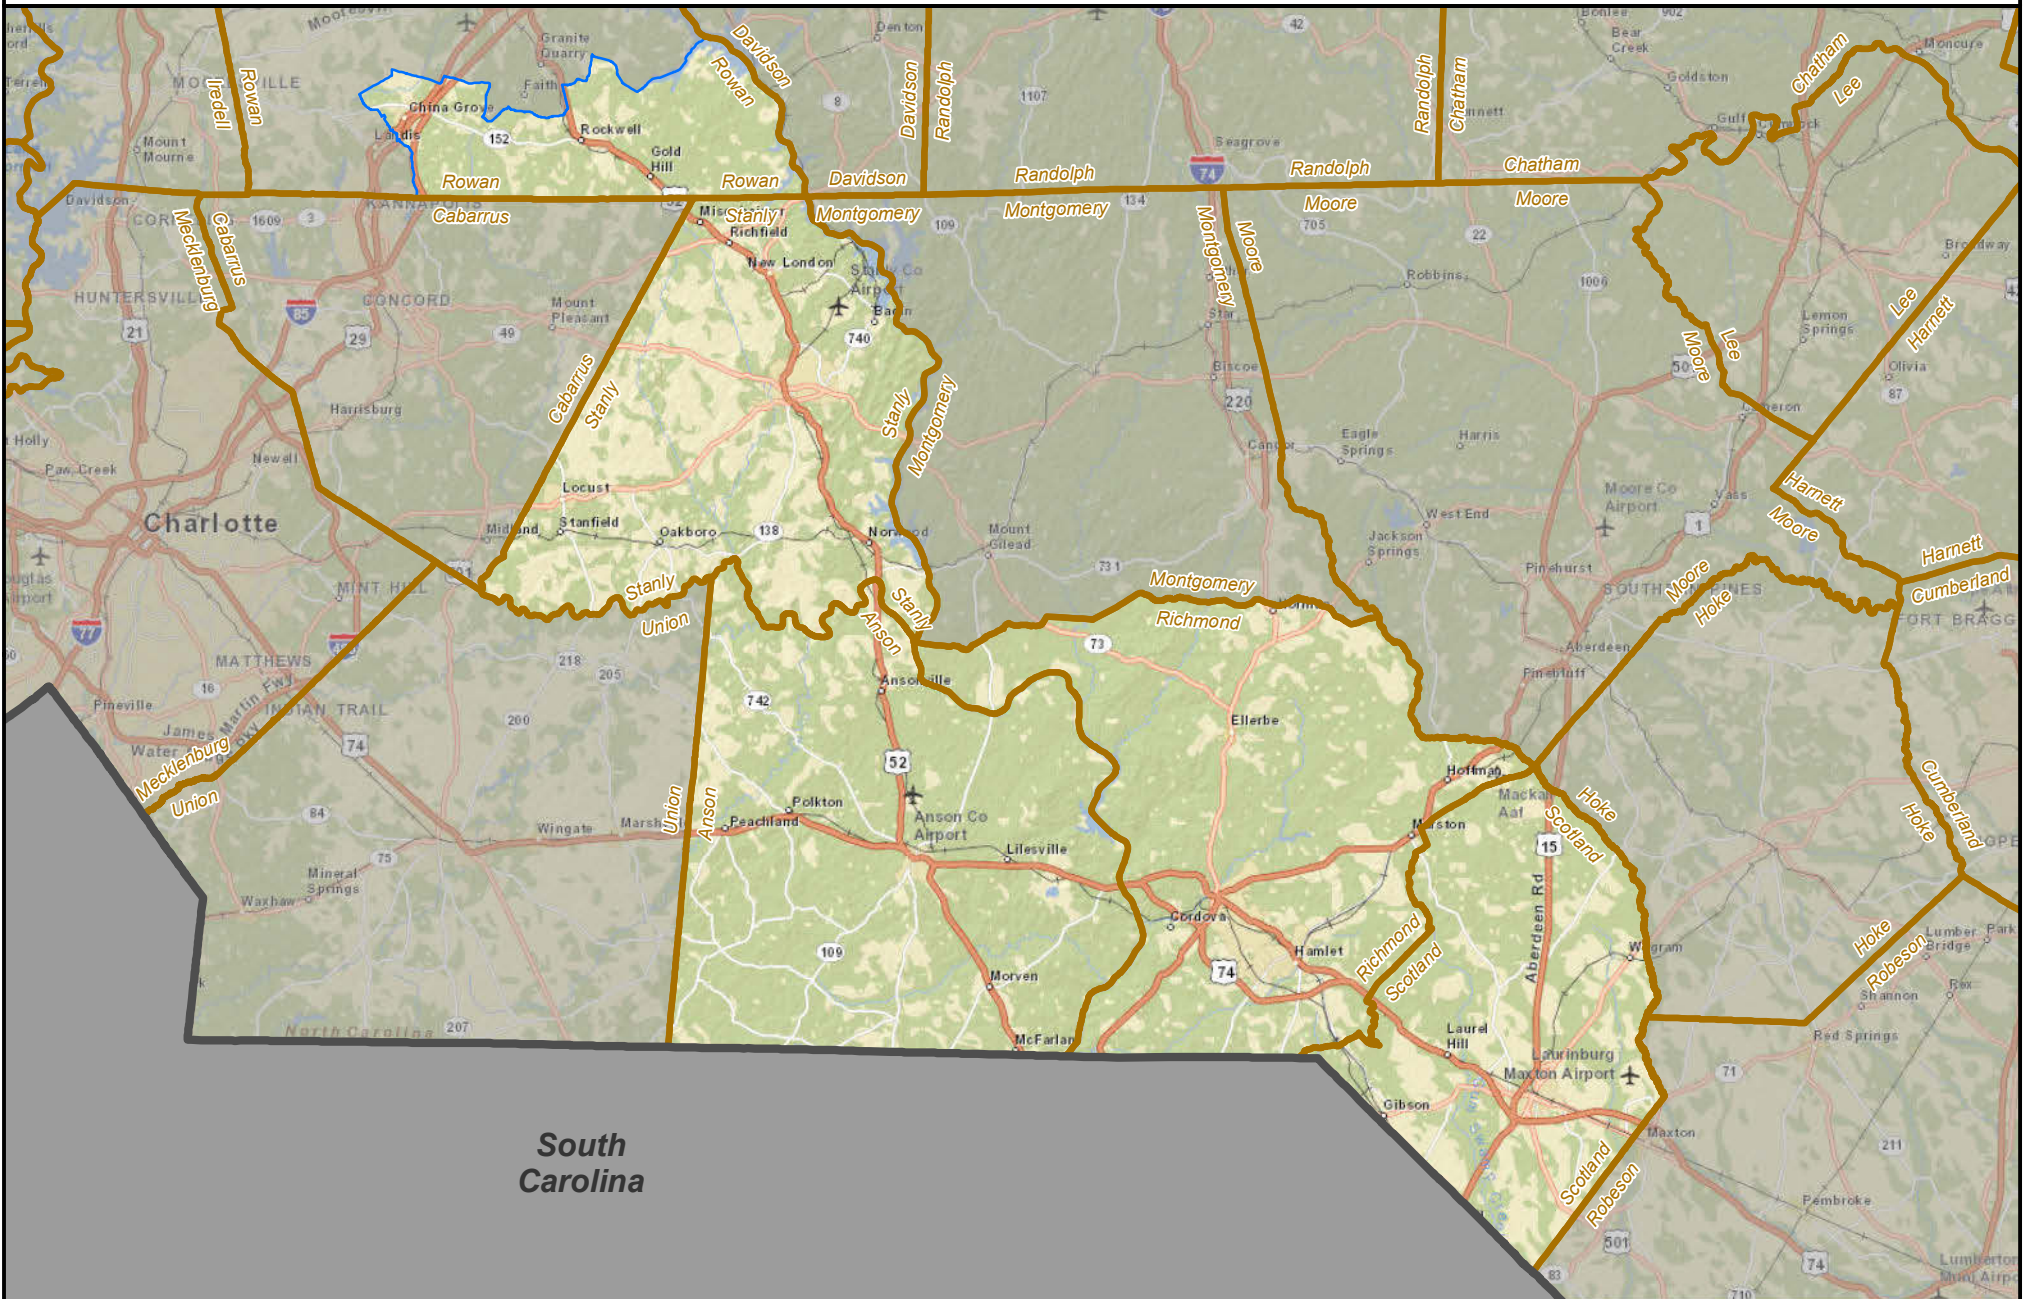

North Carolina State Senate District 25

South
Carolina

State County District