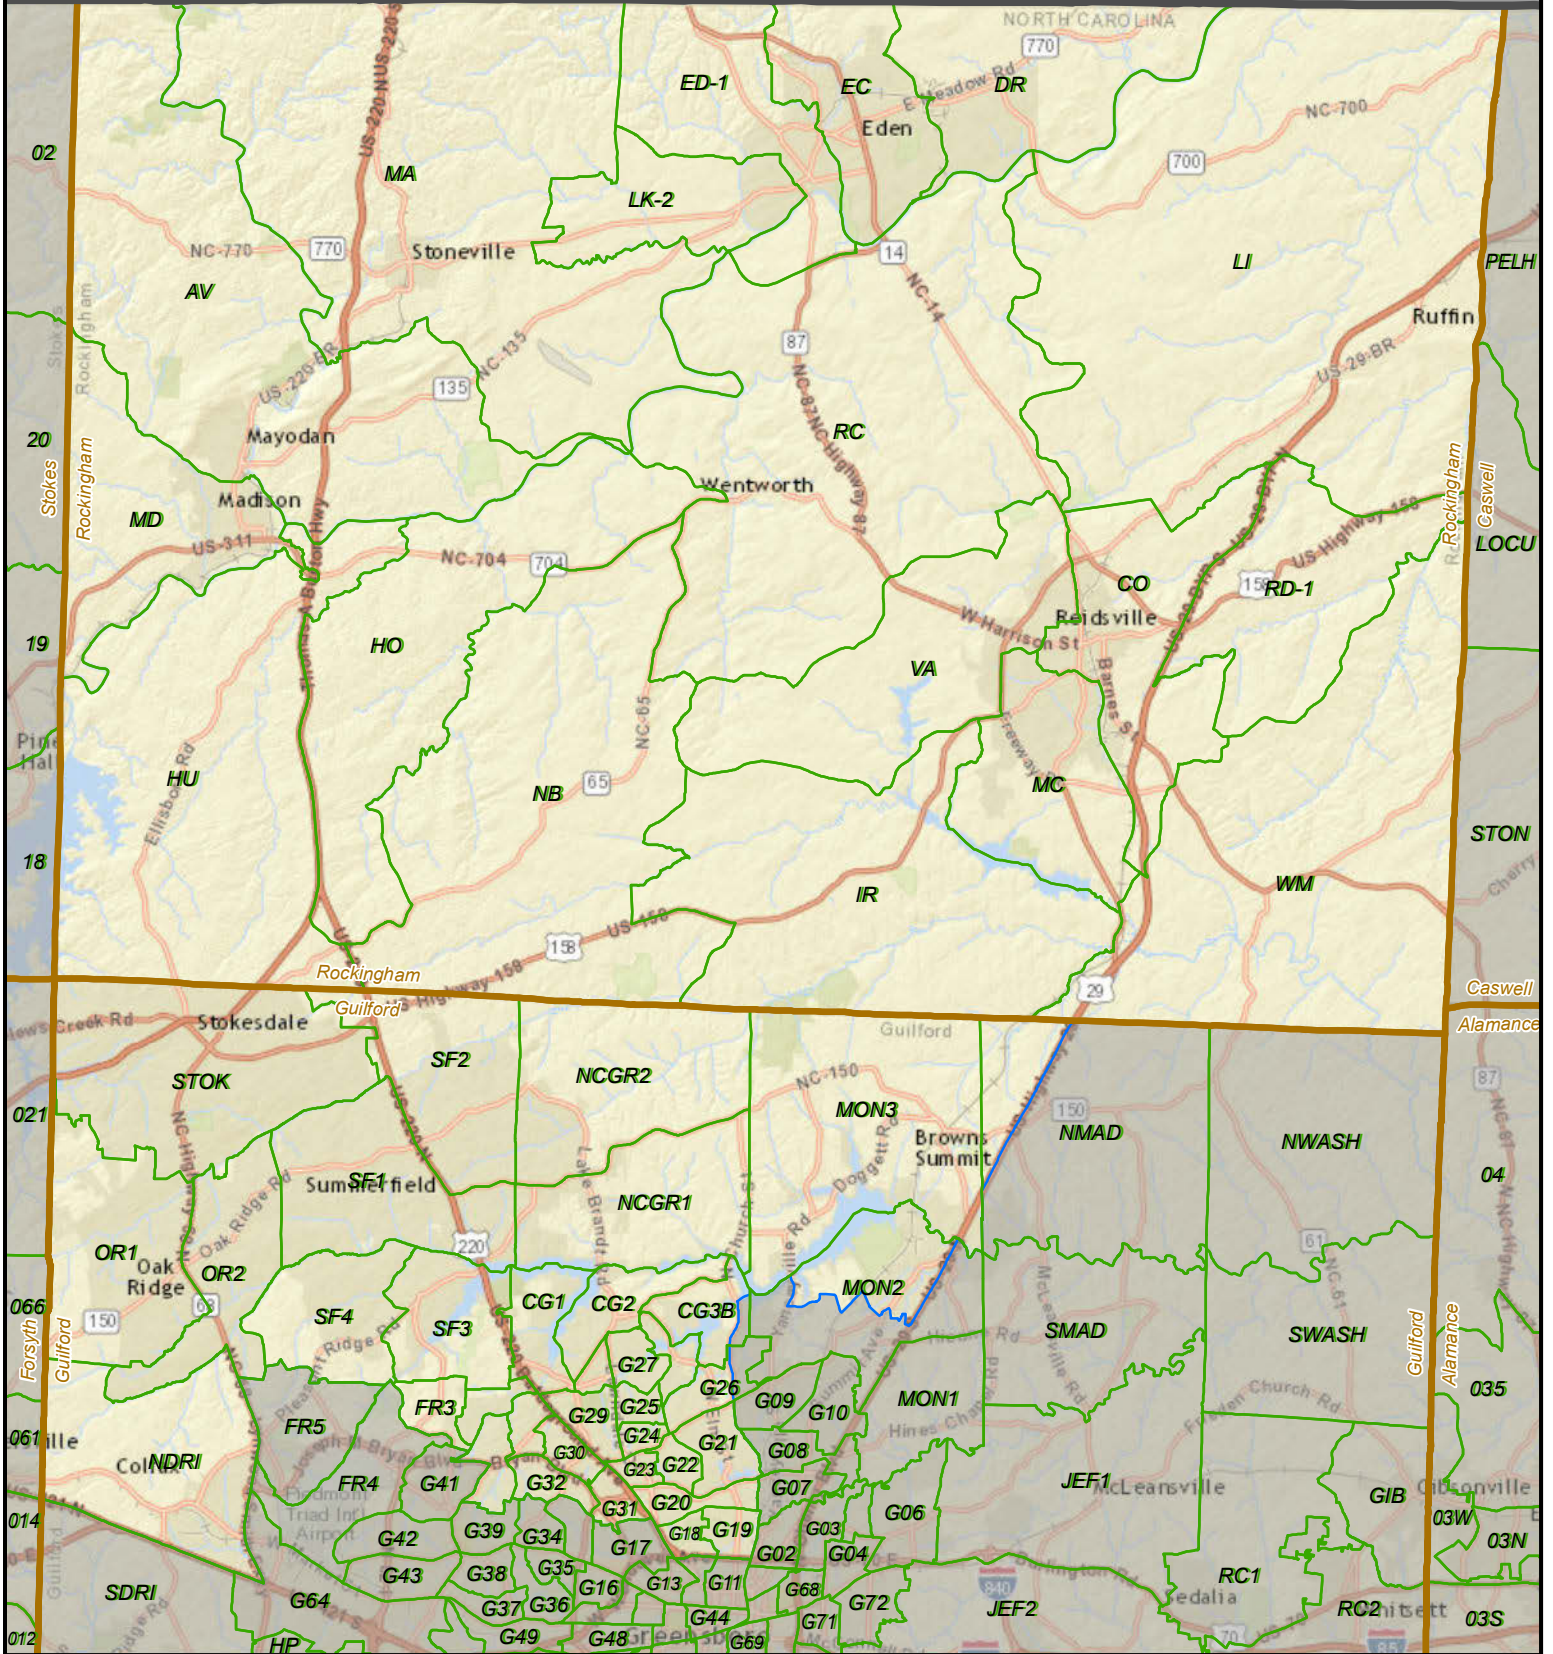

North Carolina State Senate District 26

State County VTD District

Created by the NC General Assembly, 03/19/2015.

Plan Source: Rucho Senate 2.

Base Map Source: ESRI and contributors.

http://help.arcgis.com/en/communitymaps/pdf/WorldStreetsMap_Contributors.pdf