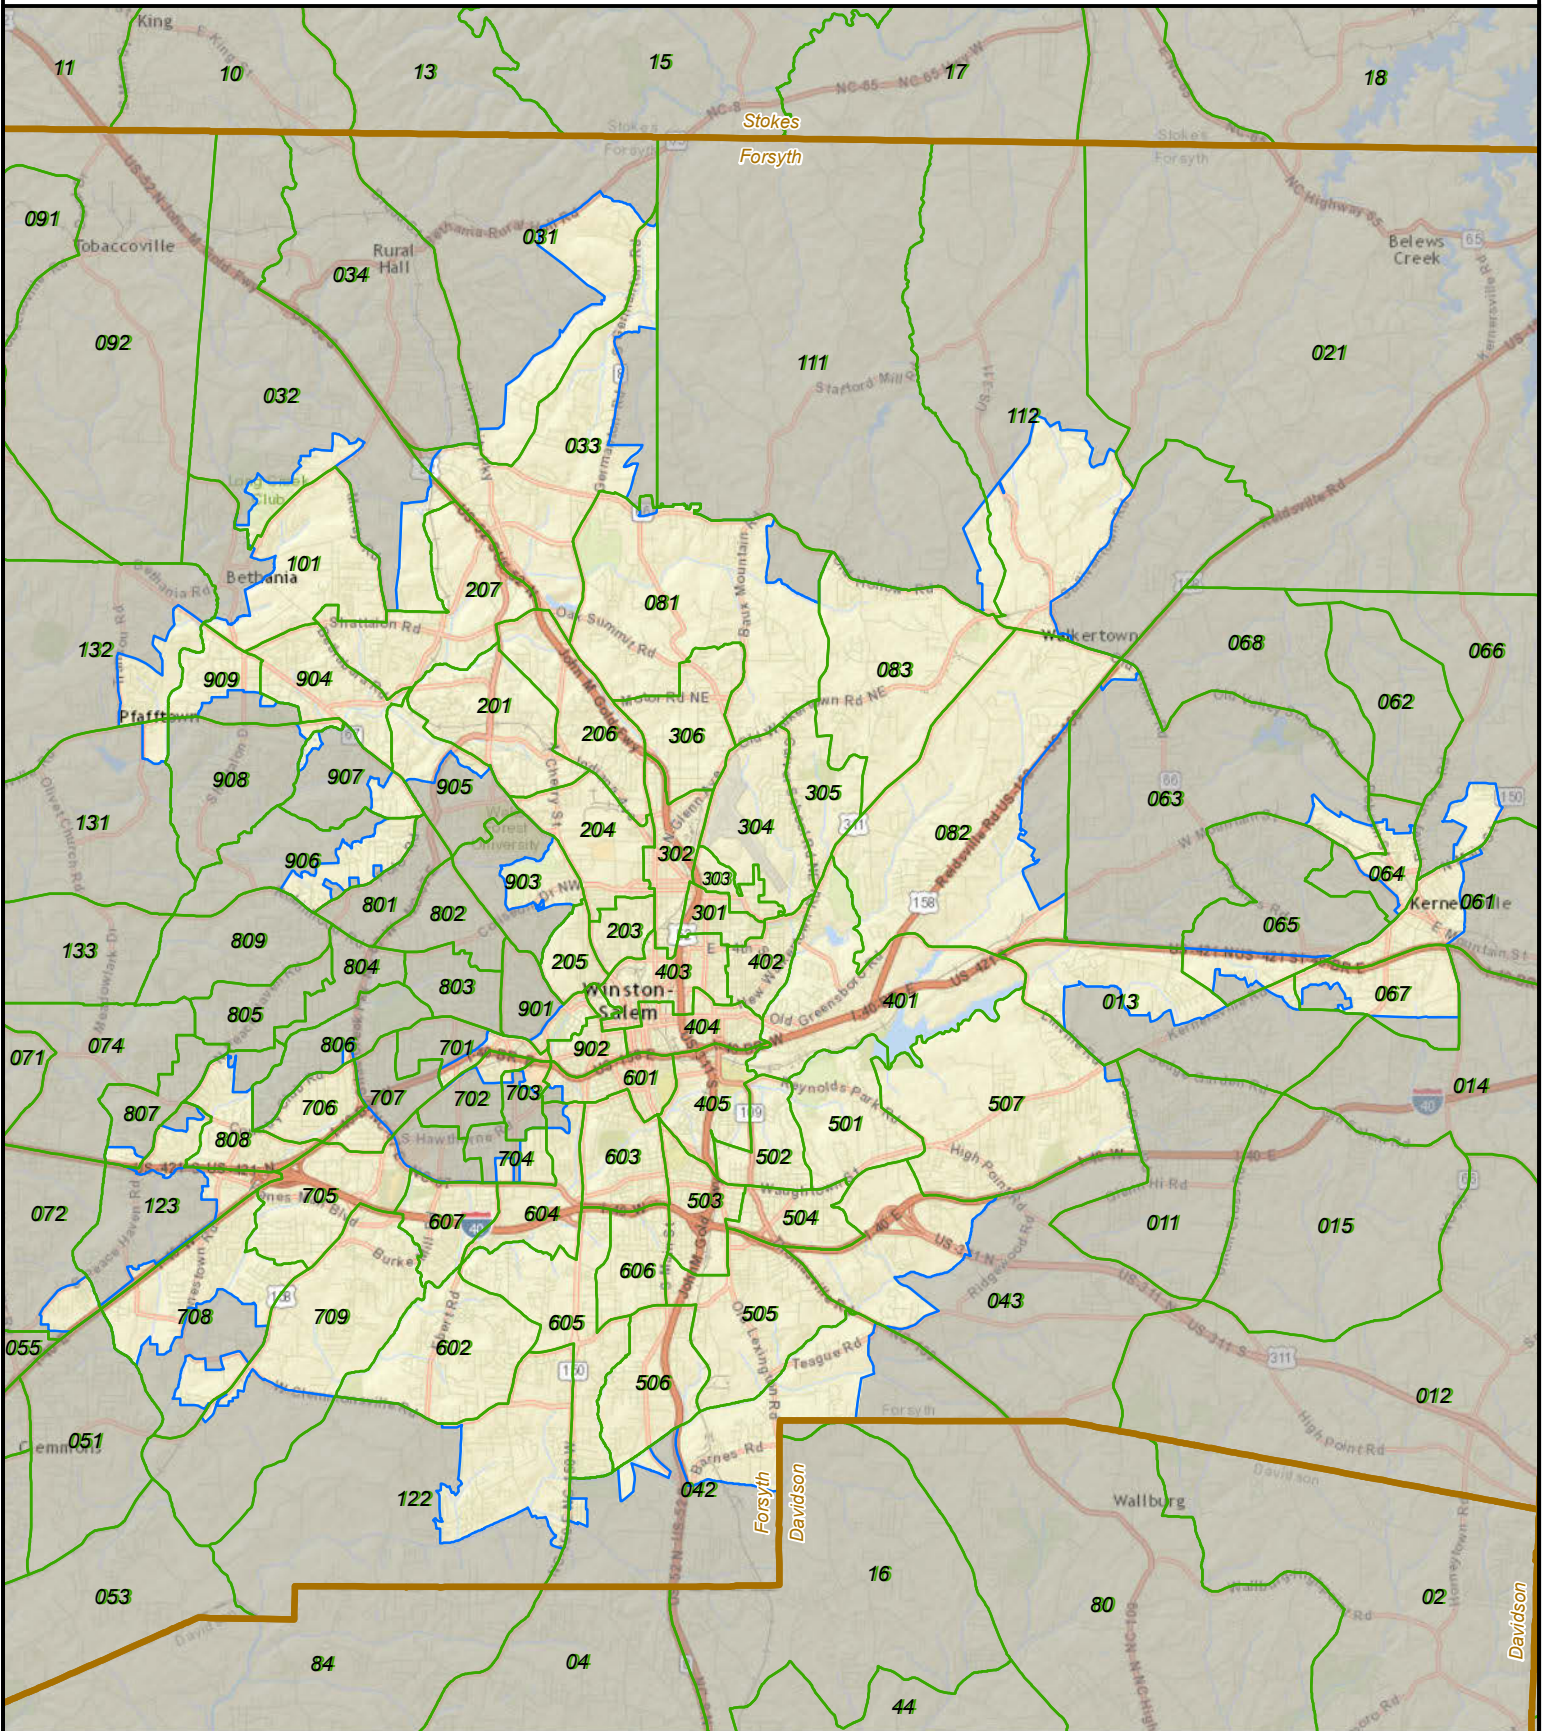

North Carolina State Senate District 32

State County VTD District

Created by the NC General Assembly, 03/19/2015.

Plan Source: Rucho Senate 2.

Base Map Source: ESRI and contributors.

http://help.arcgis.com/en/communitymaps/pdf/WorldStreetsMap_Contributors.pdf