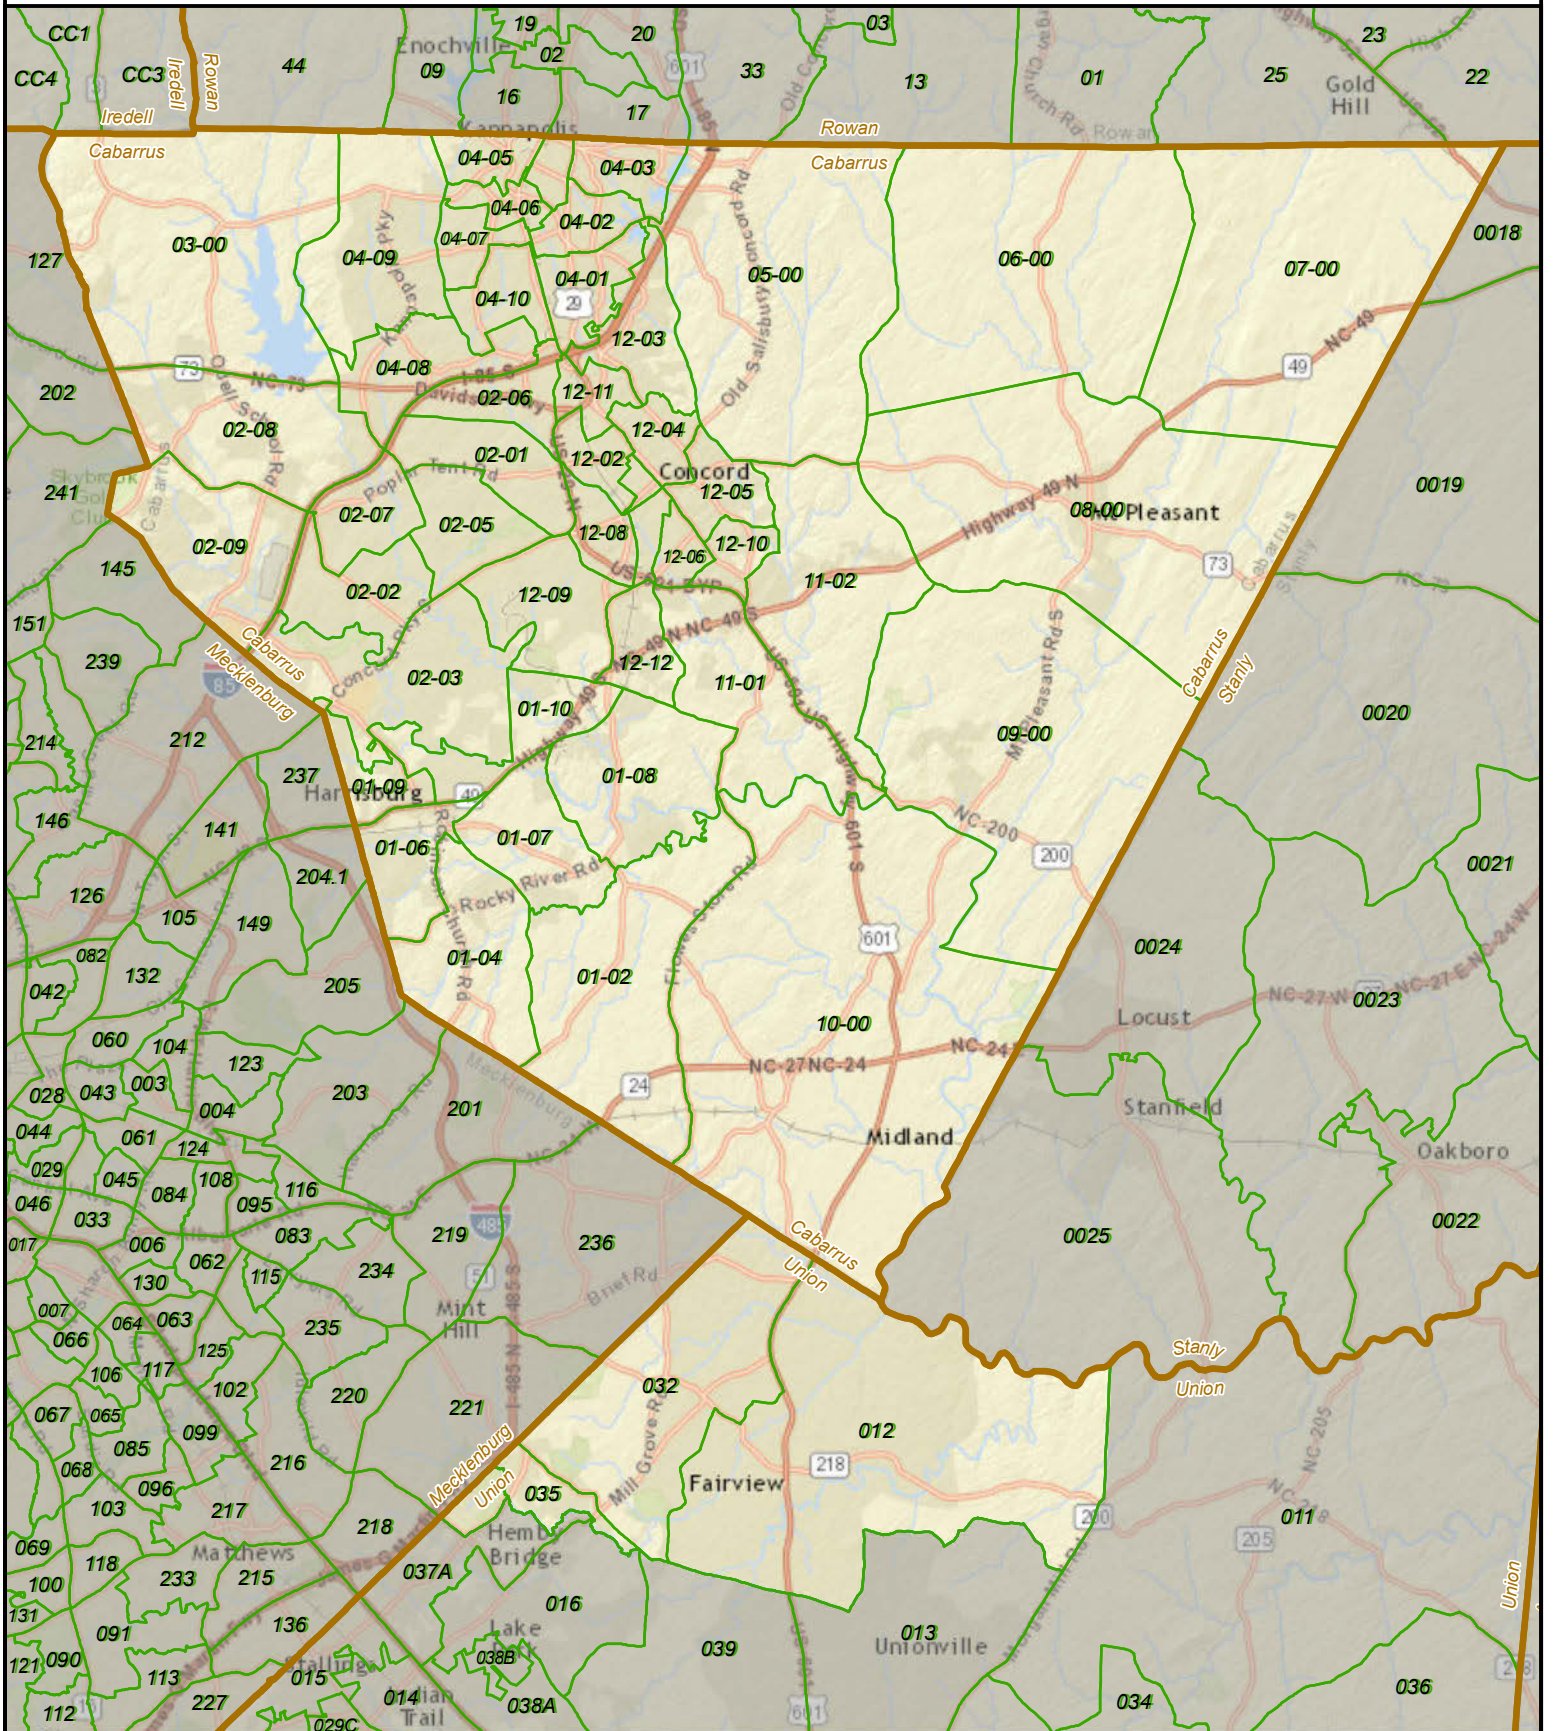

# North Carolina State Senate District 36

- State
- County
- VTD
- District

Created by the NC General Assembly, 03/19/2015.

Plan Source: Rucho Senate 2.

Base Map Source: ESRI and contributors.

[http://help.arcgis.com/en/communitymaps/pdf/WorldStreetsMap\\_Contributors.pdf](http://help.arcgis.com/en/communitymaps/pdf/WorldStreetsMap_Contributors.pdf)