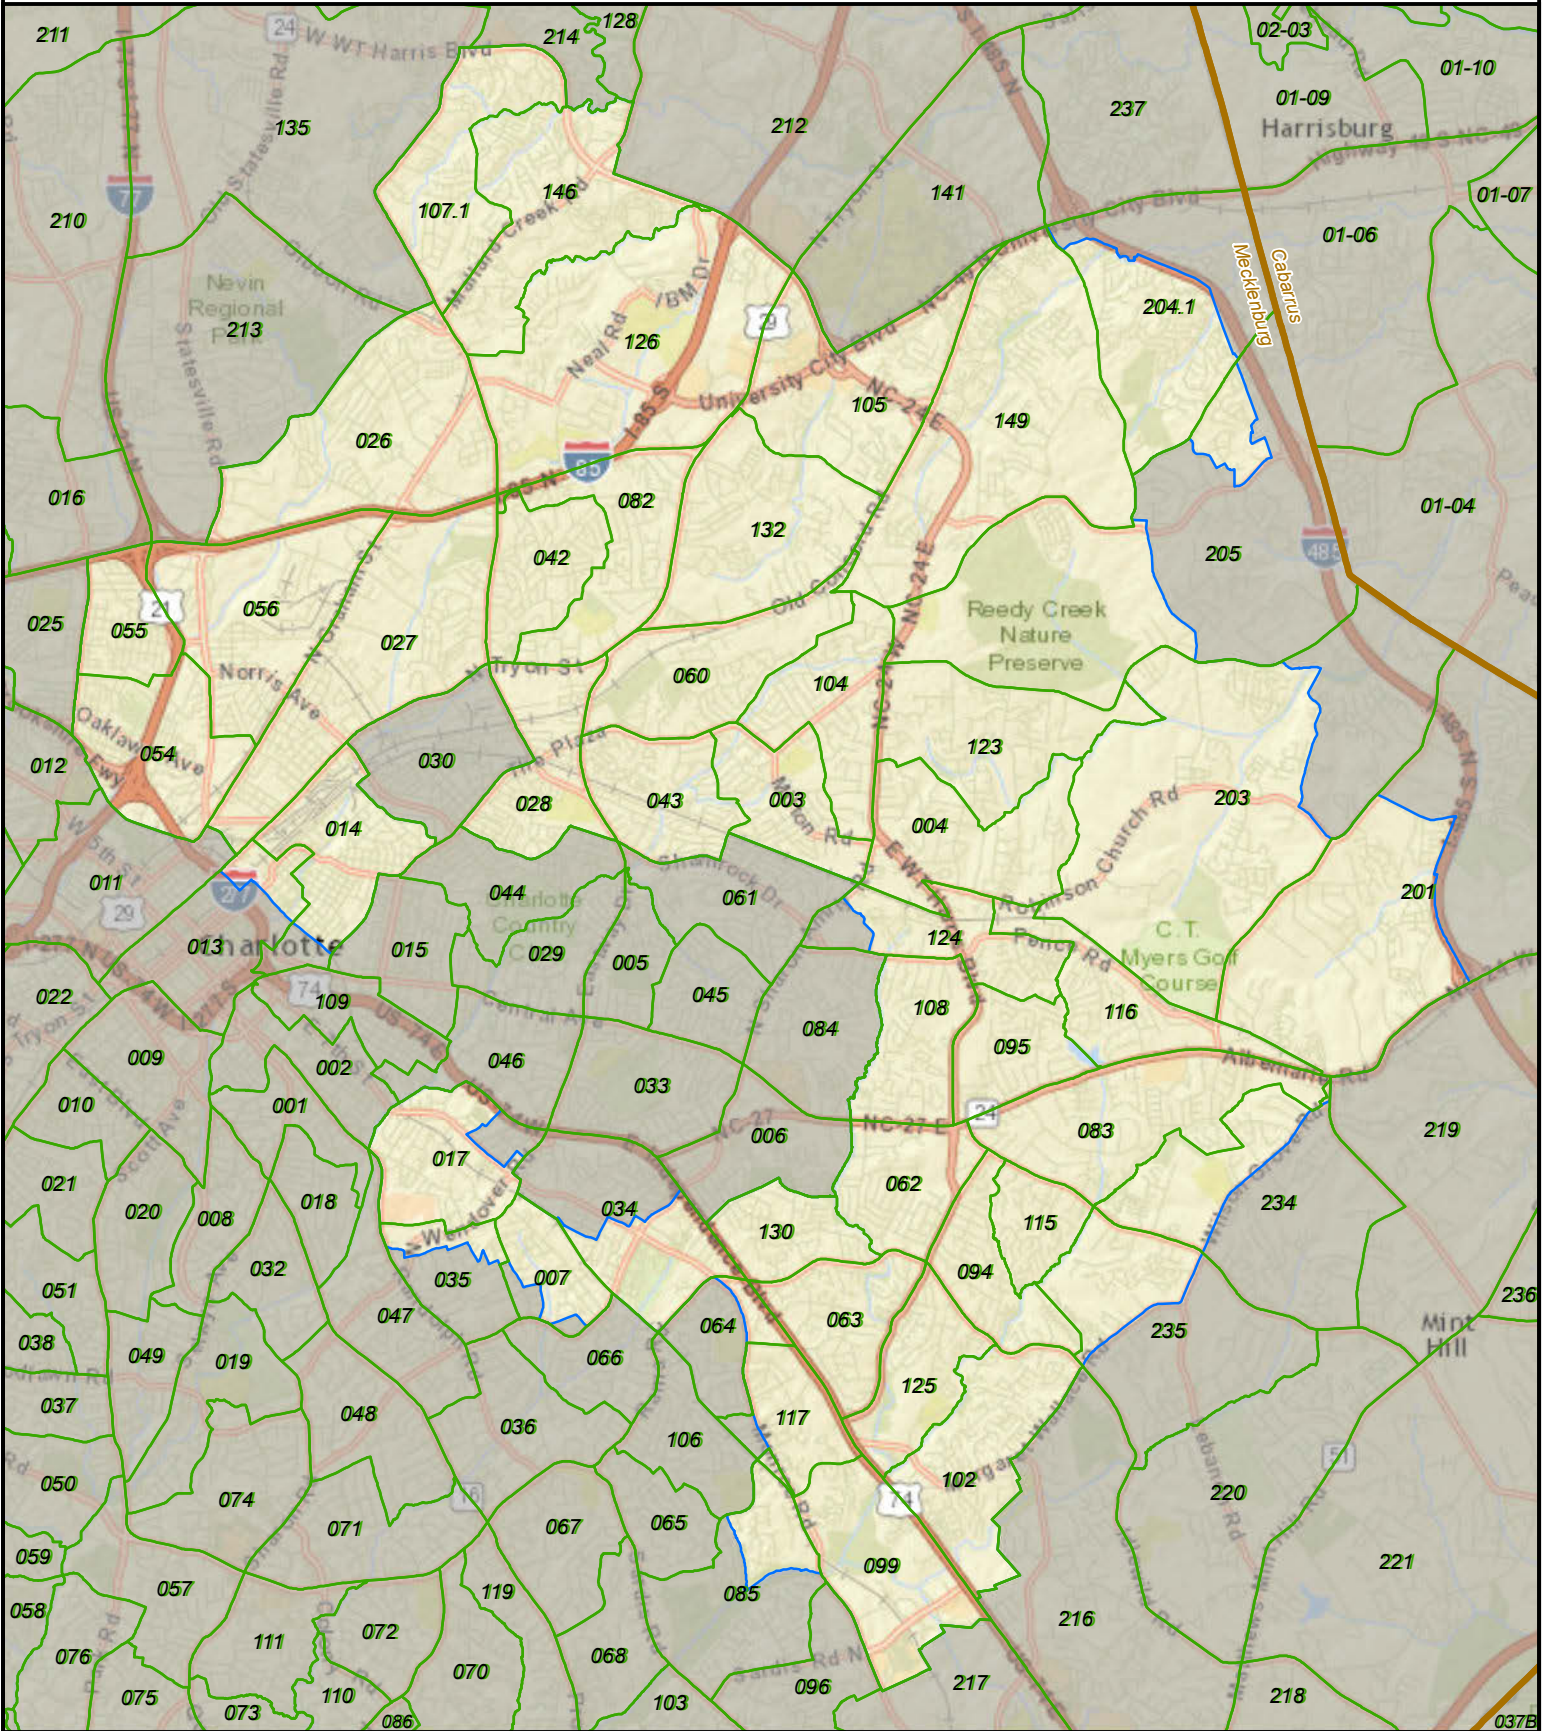

North Carolina State Senate District 40

- State
- County
- VTD
- District

Created by the NC General Assembly, 03/19/2015.

Plan Source: Rucho Senate 2.

Base Map Source: ESRI and contributors.

http://help.arcgis.com/en/communitymaps/pdf/WorldStreetsMap_Contributors.pdf