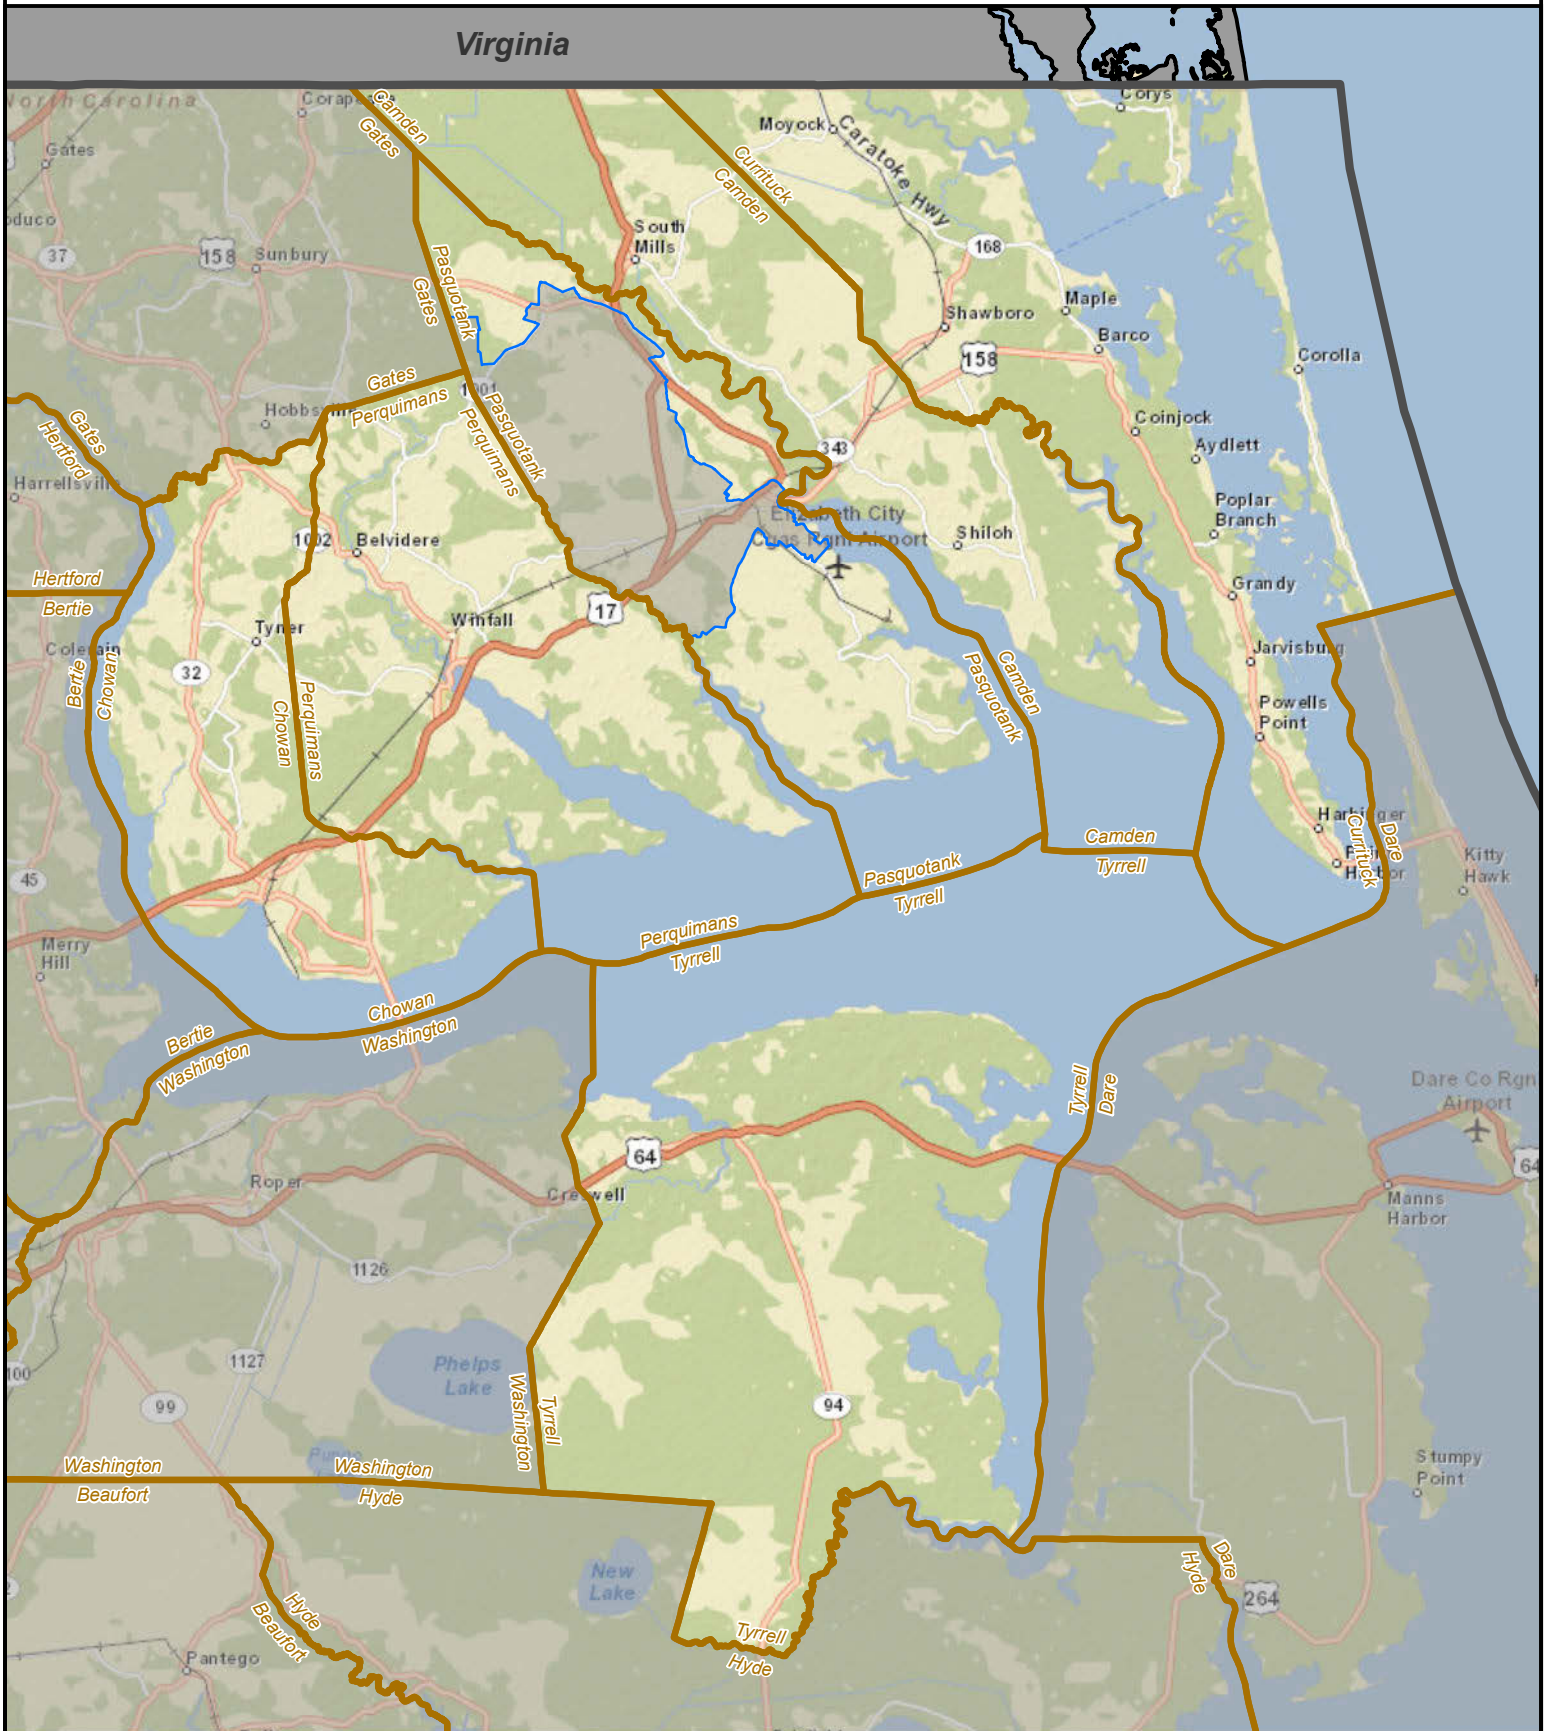

North Carolina State House District 1

State County District

Created by the NC General Assembly, 03/20/2015.

Plan Source: Lewis Dollar Dockham 4.

Base Map Source: ESRI and contributors.

http://help.arcgis.com/en/communitymaps/pdf/WorldStreetsMap_Contributors.pdf