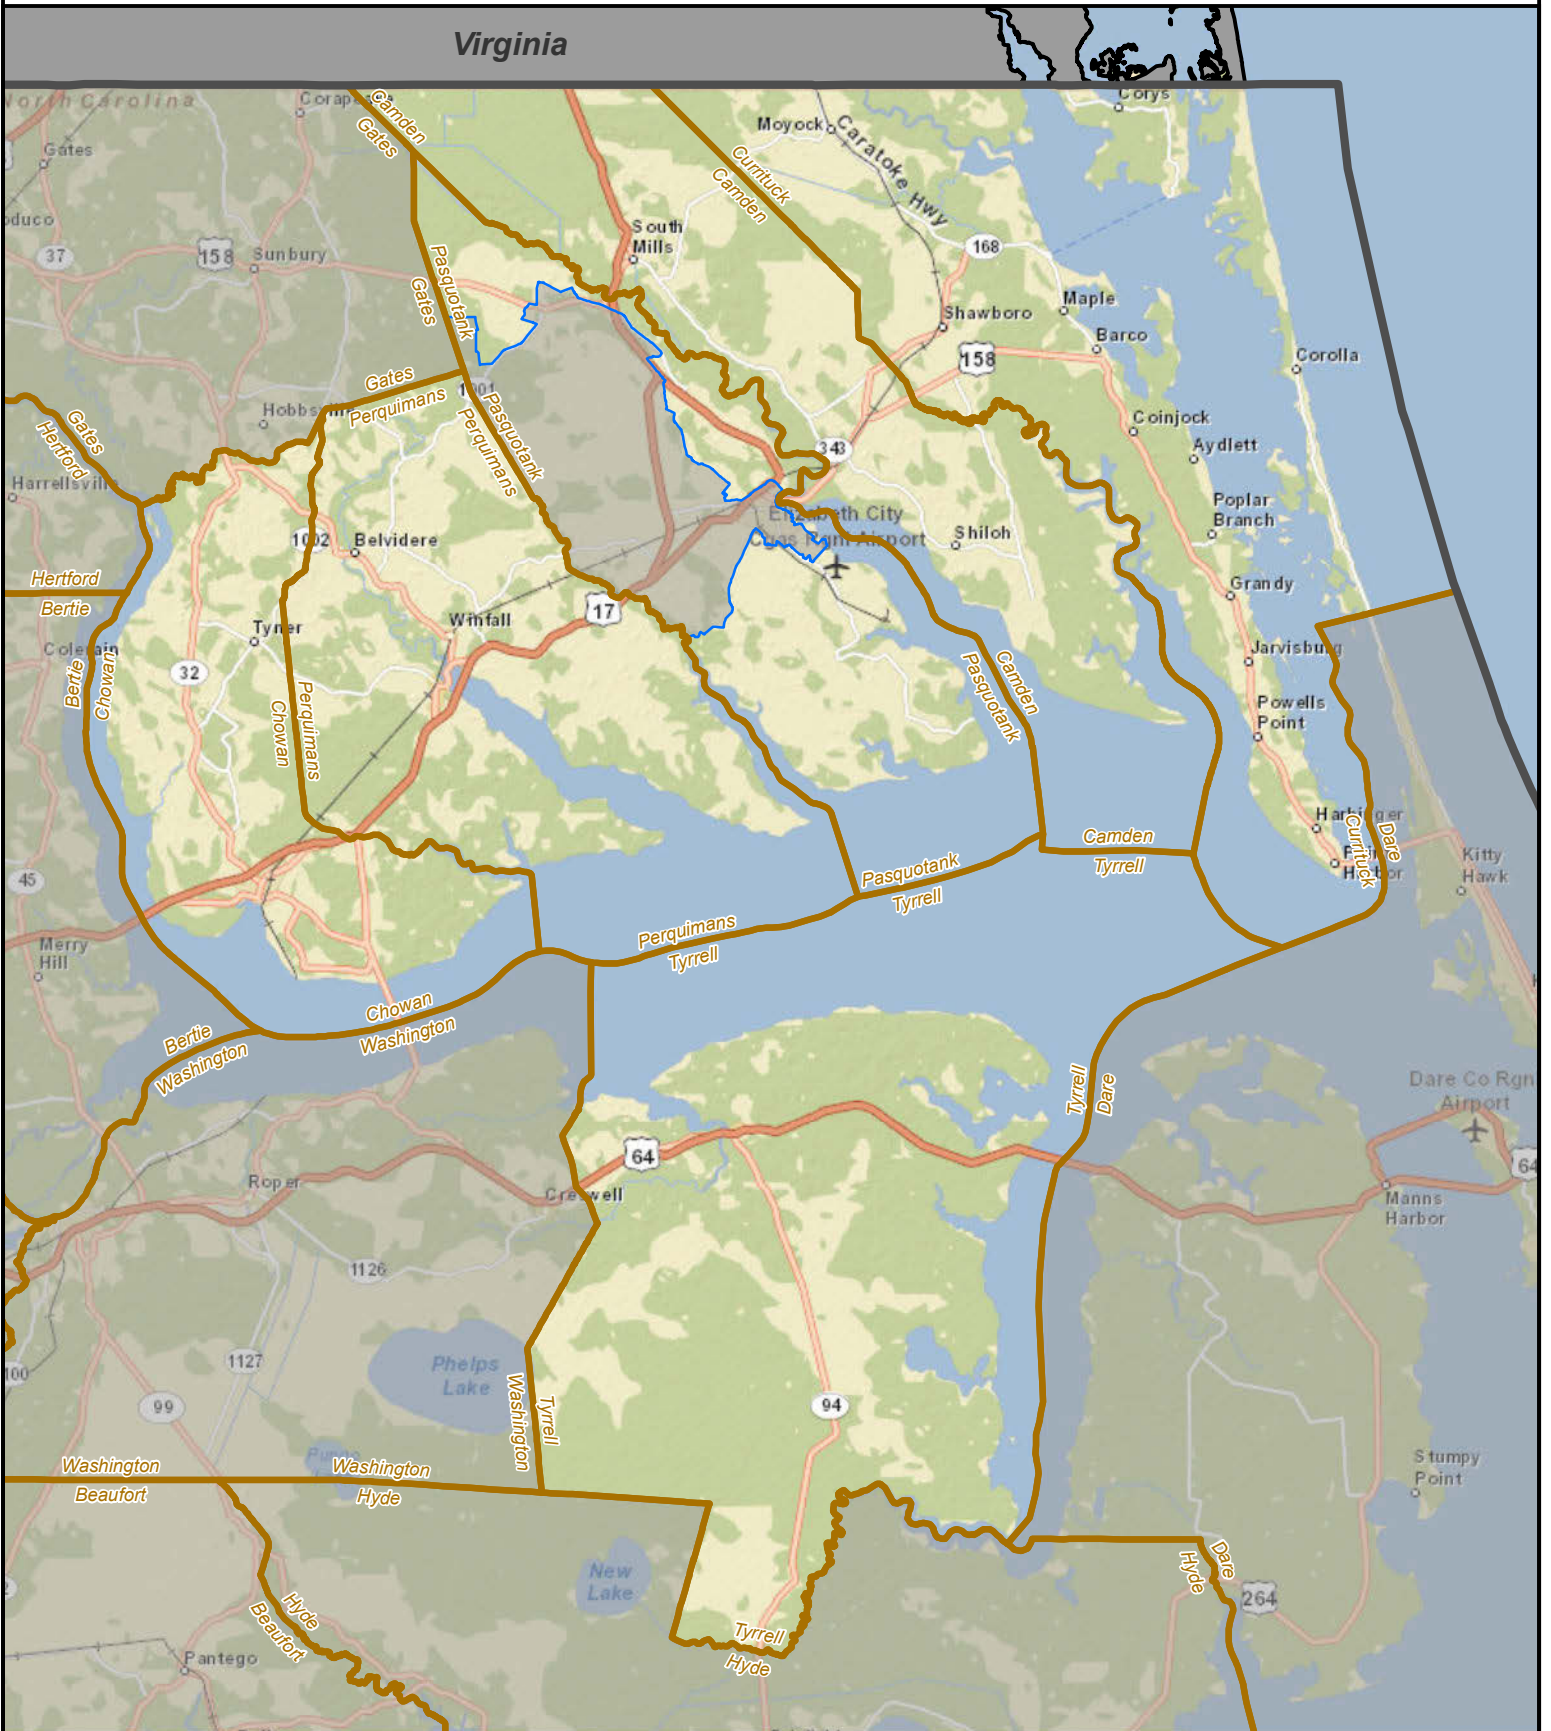

# North Carolina State House District 1

State County District

Created by the NC General Assembly, 03/20/2015.

Plan Source: Lewis Dollar Dockham 4.

Base Map Source: ESRI and contributors.

[http://help.arcgis.com/en/communitymaps/pdf/WorldStreetsMap\\_Contributors.pdf](http://help.arcgis.com/en/communitymaps/pdf/WorldStreetsMap_Contributors.pdf)