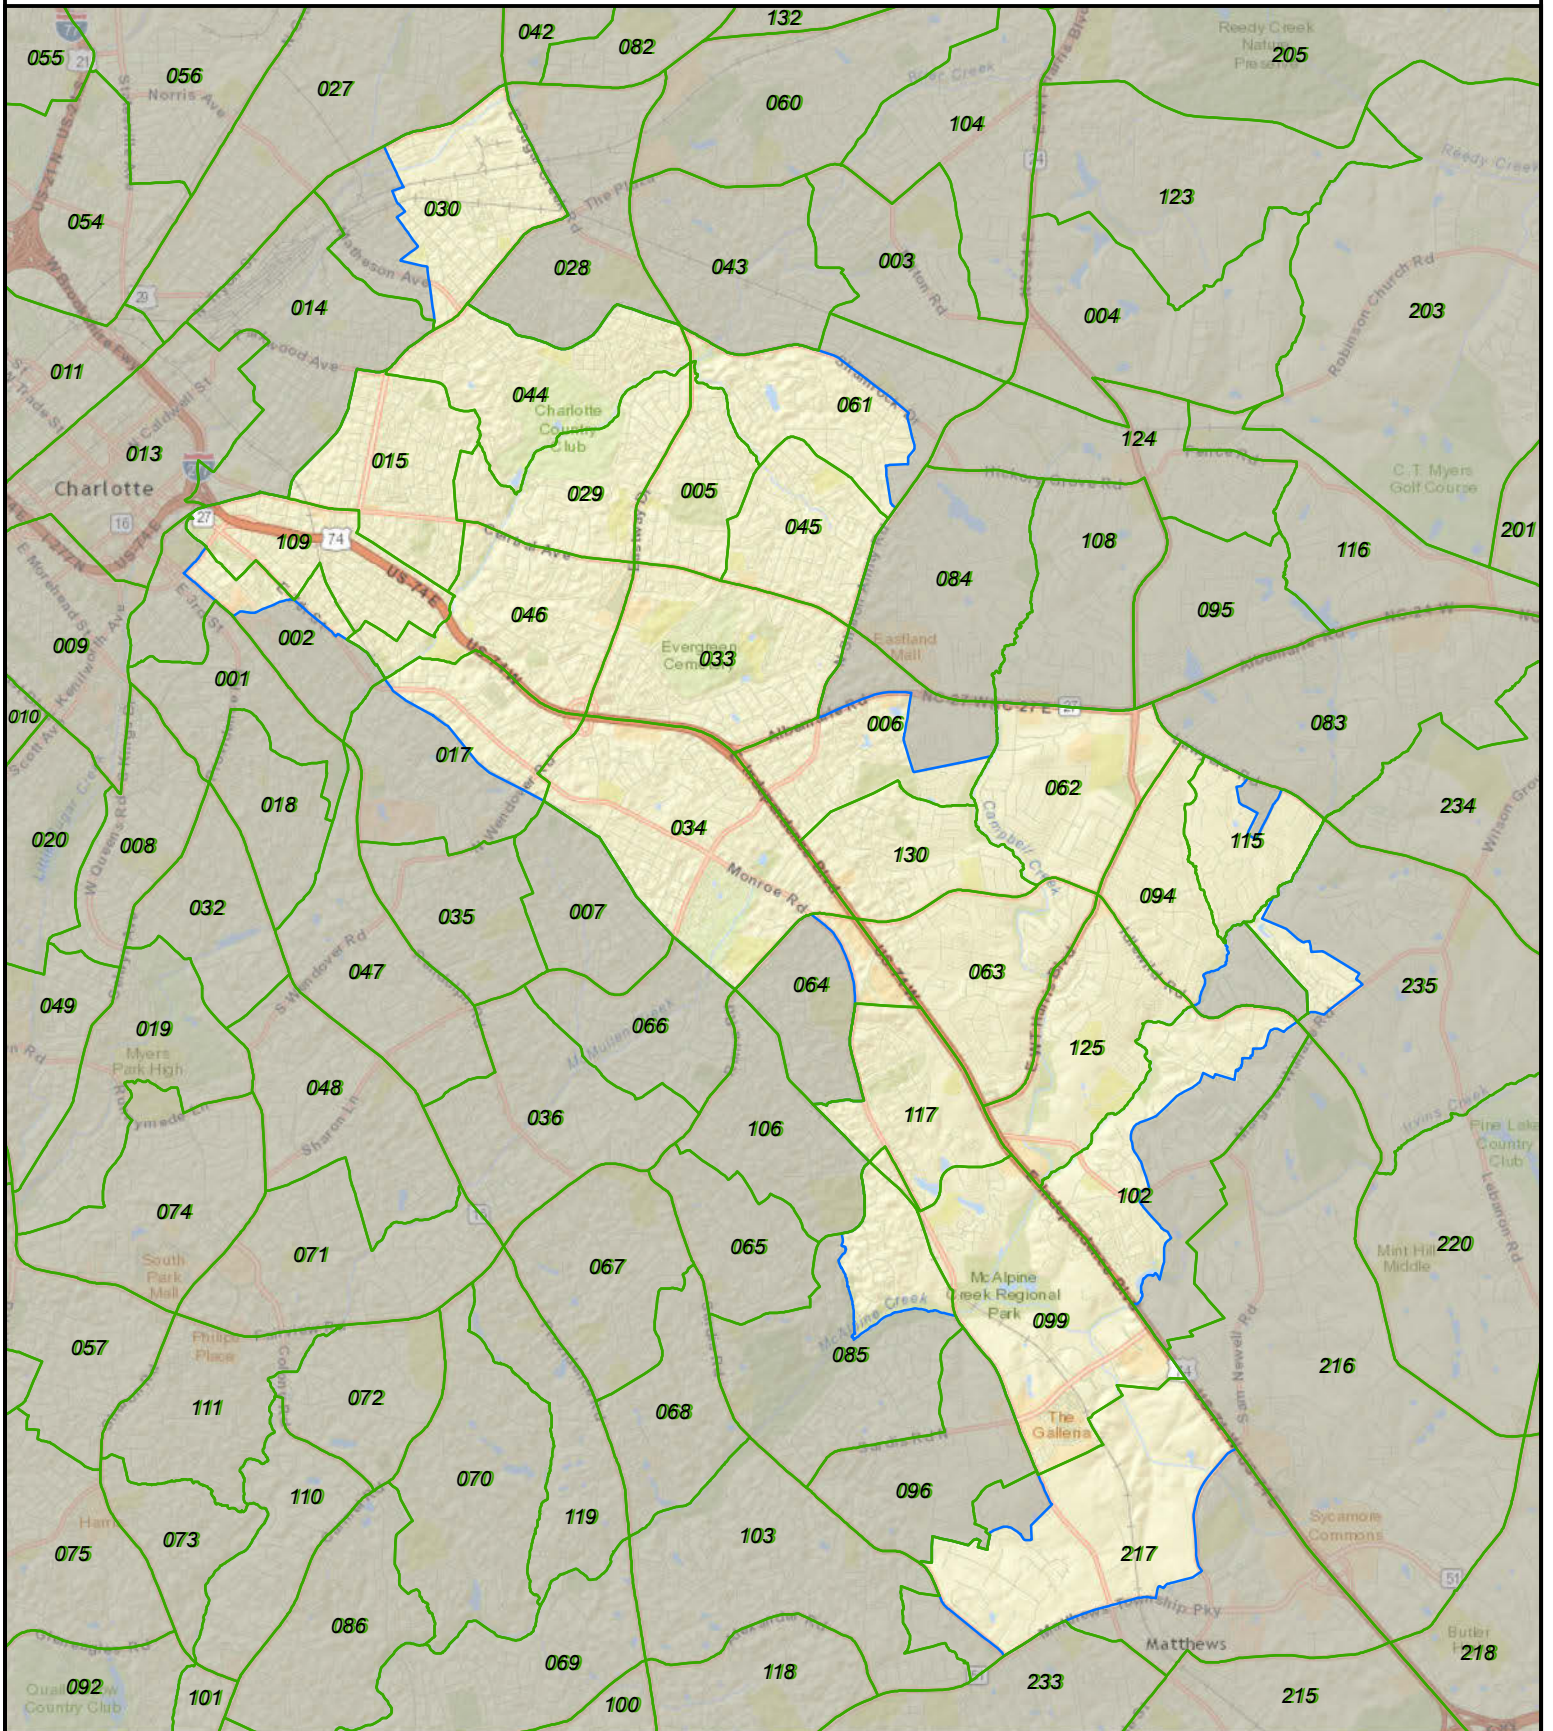

# North Carolina State House District 100

State County VTD District

Created by the NC General Assembly, 03/23/2015.

Plan Source: Lewis Dollar Dockham 4.

Base Map Source: ESRI and contributors.

[http://help.arcgis.com/en/communitymaps/pdf/WorldStreetsMap\\_Contributors.pdf](http://help.arcgis.com/en/communitymaps/pdf/WorldStreetsMap_Contributors.pdf)