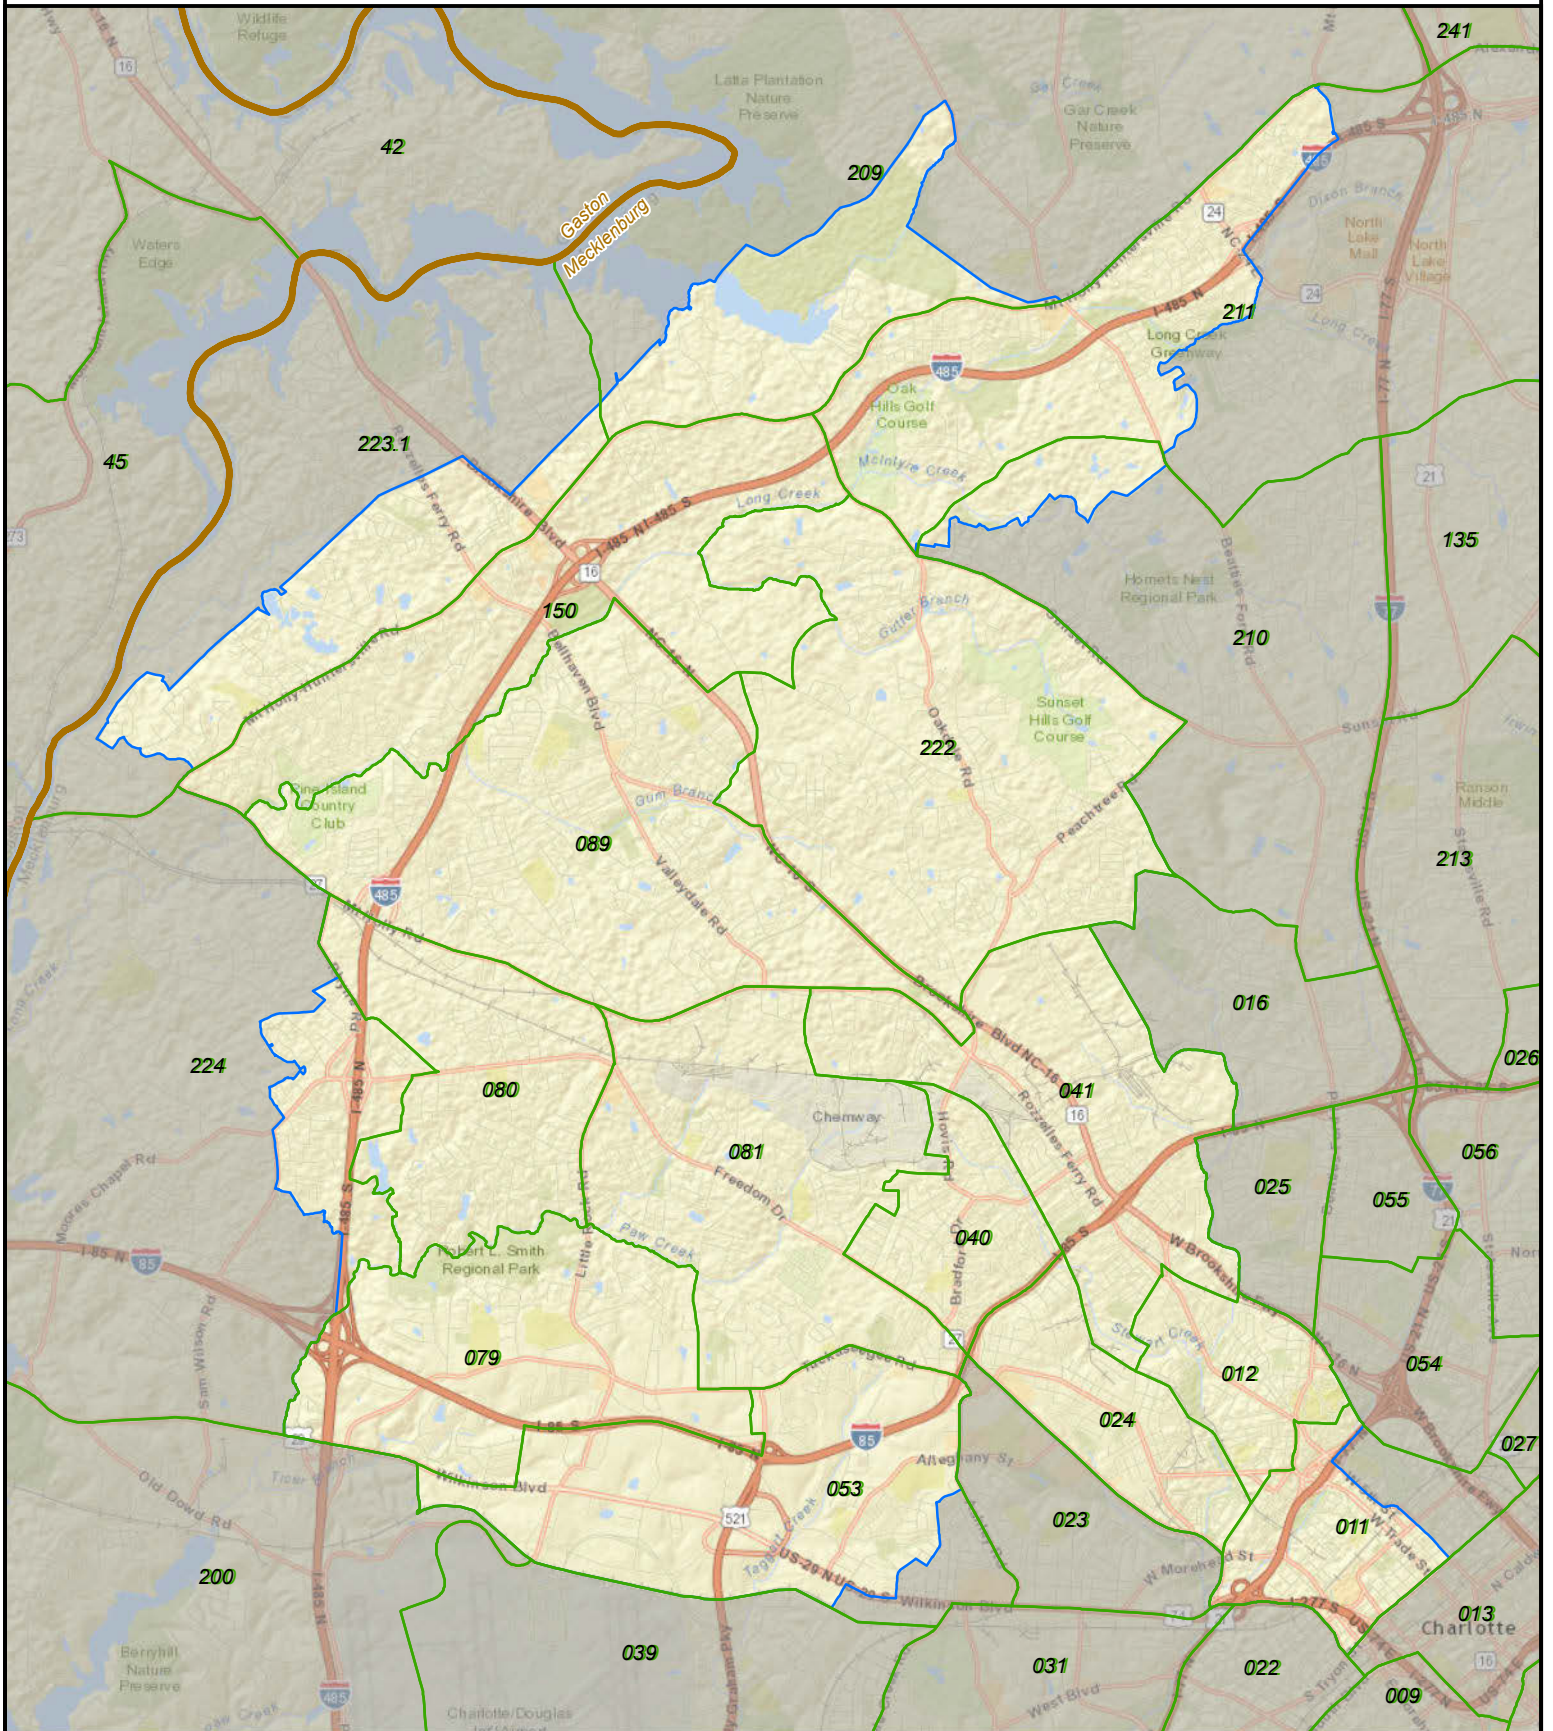

North Carolina State House District 101

 State
 County
 VTD
 District

Created by the NC General Assembly, 03/23/2015.

Plan Source: Lewis Dollar Dockham 4.

Base Map Source: ESRI and contributors.

http://help.arcgis.com/en/communitymaps/pdf/WorldStreetsMap_Contributors.pdf