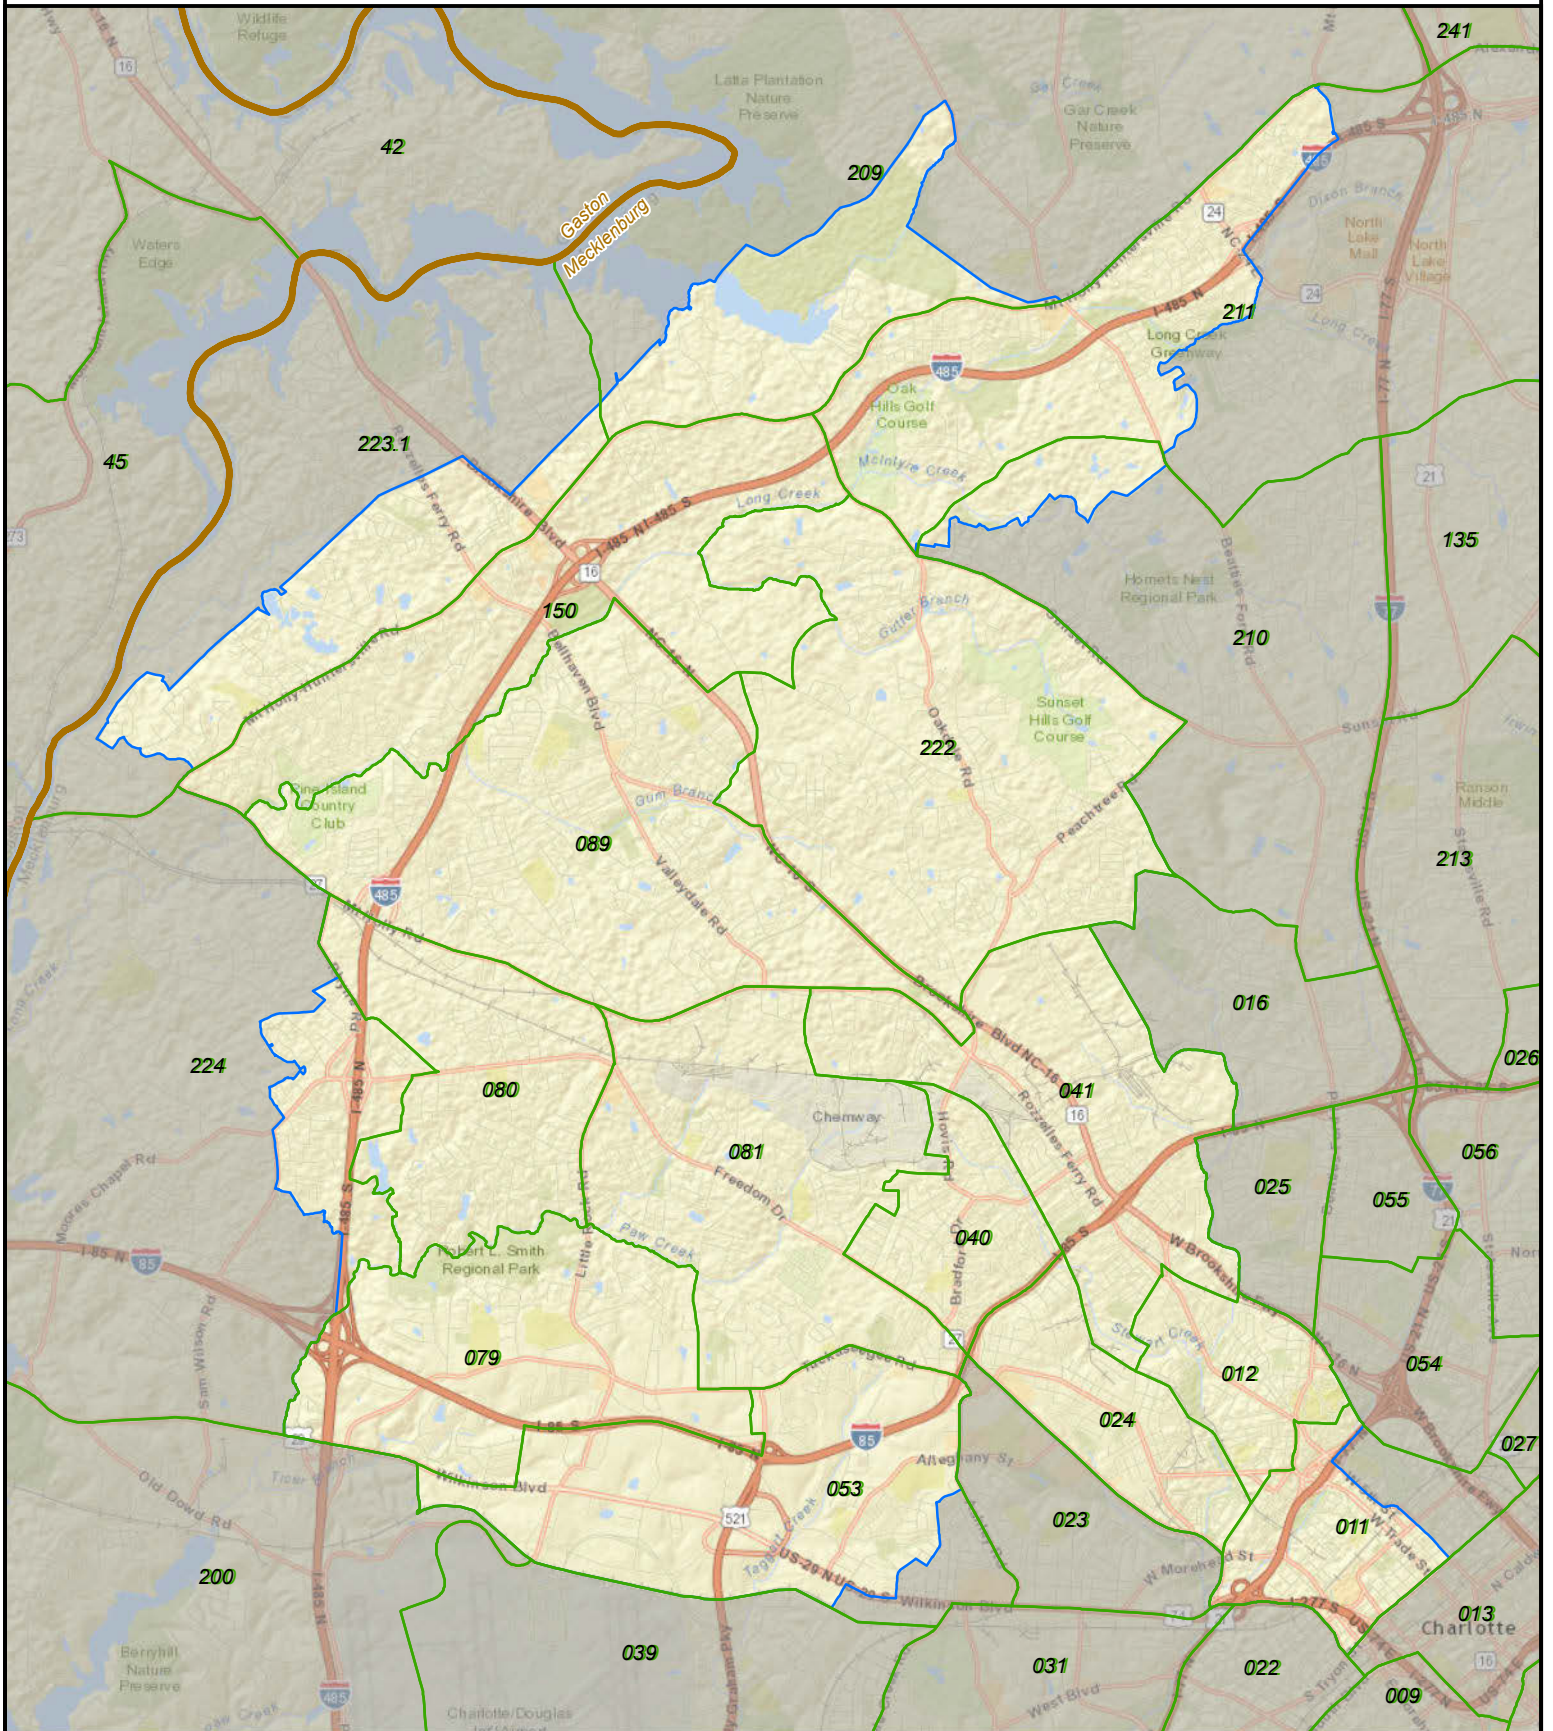

North Carolina State House District 101

State County VTD District

Created by the NC General Assembly, 03/23/2015.

Plan Source: Lewis Dollar Dockham 4.

Base Map Source: ESRI and contributors.

http://help.arcgis.com/en/communitymaps/pdf/WorldStreetsMap_Contributors.pdf