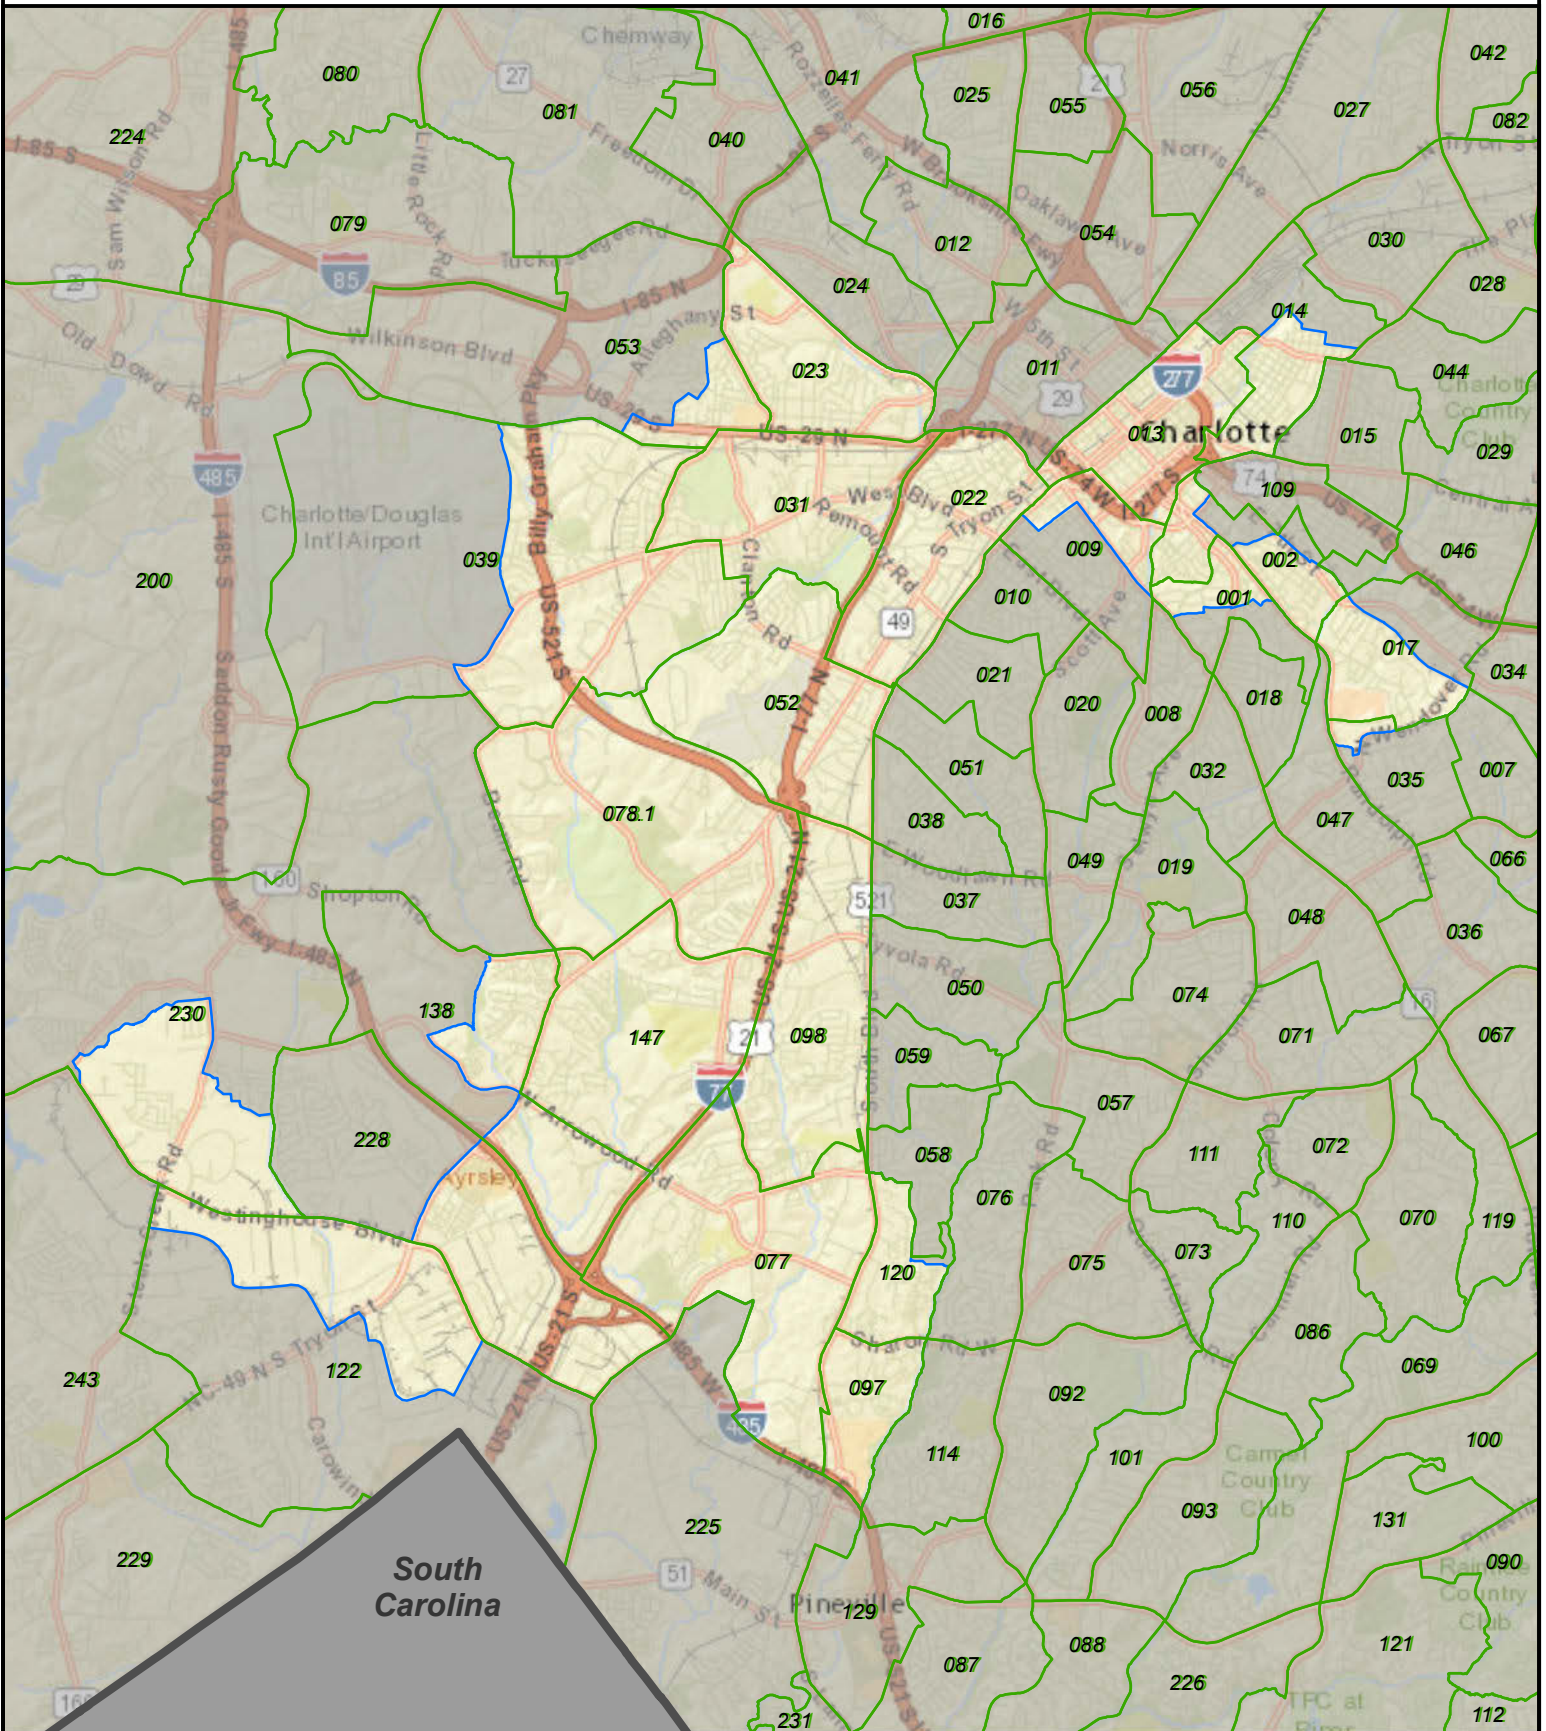

# North Carolina State House District 102

- State
- County
- VTD
- District

Created by the NC General Assembly, 03/23/2015.

Plan Source: Lewis Dollar Dockham 4.

Base Map Source: ESRI and contributors.

[http://help.arcgis.com/en/communitymaps/pdf/WorldStreetsMap\\_Contributors.pdf](http://help.arcgis.com/en/communitymaps/pdf/WorldStreetsMap_Contributors.pdf)