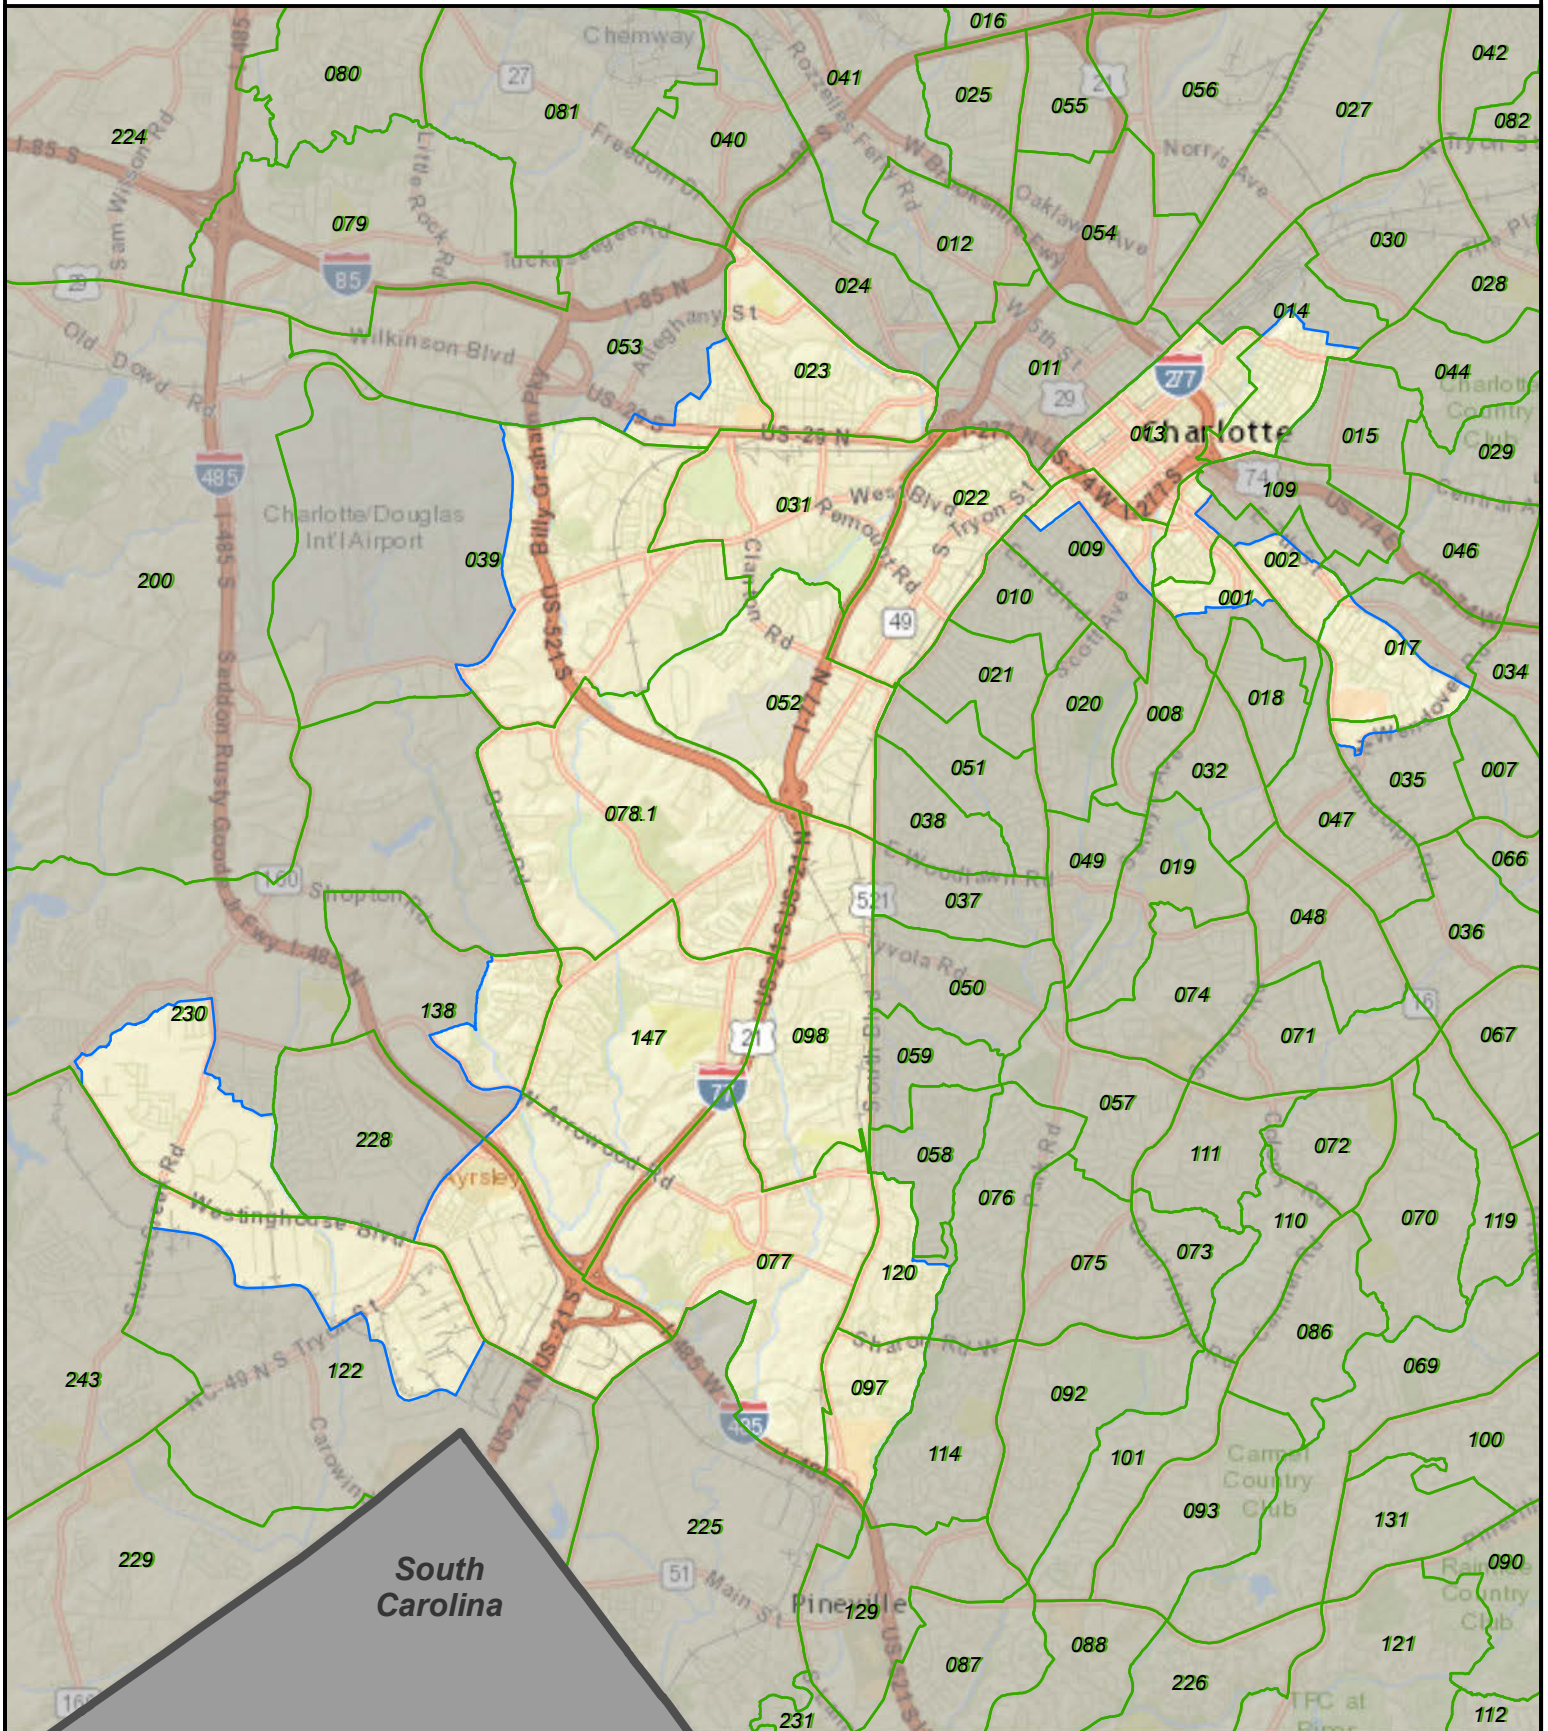

# North Carolina State House District 102

South Carolina

- State
- County
- VTD
- District

Created by the NC General Assembly, 03/23/2015.  
 Plan Source: Lewis Dollar Dockham 4.  
 Base Map Source: ESRI and contributors.  
[http://help.arcgis.com/en/communitymaps/pdf/WorldStreetsMap\\_Contributors.pdf](http://help.arcgis.com/en/communitymaps/pdf/WorldStreetsMap_Contributors.pdf)