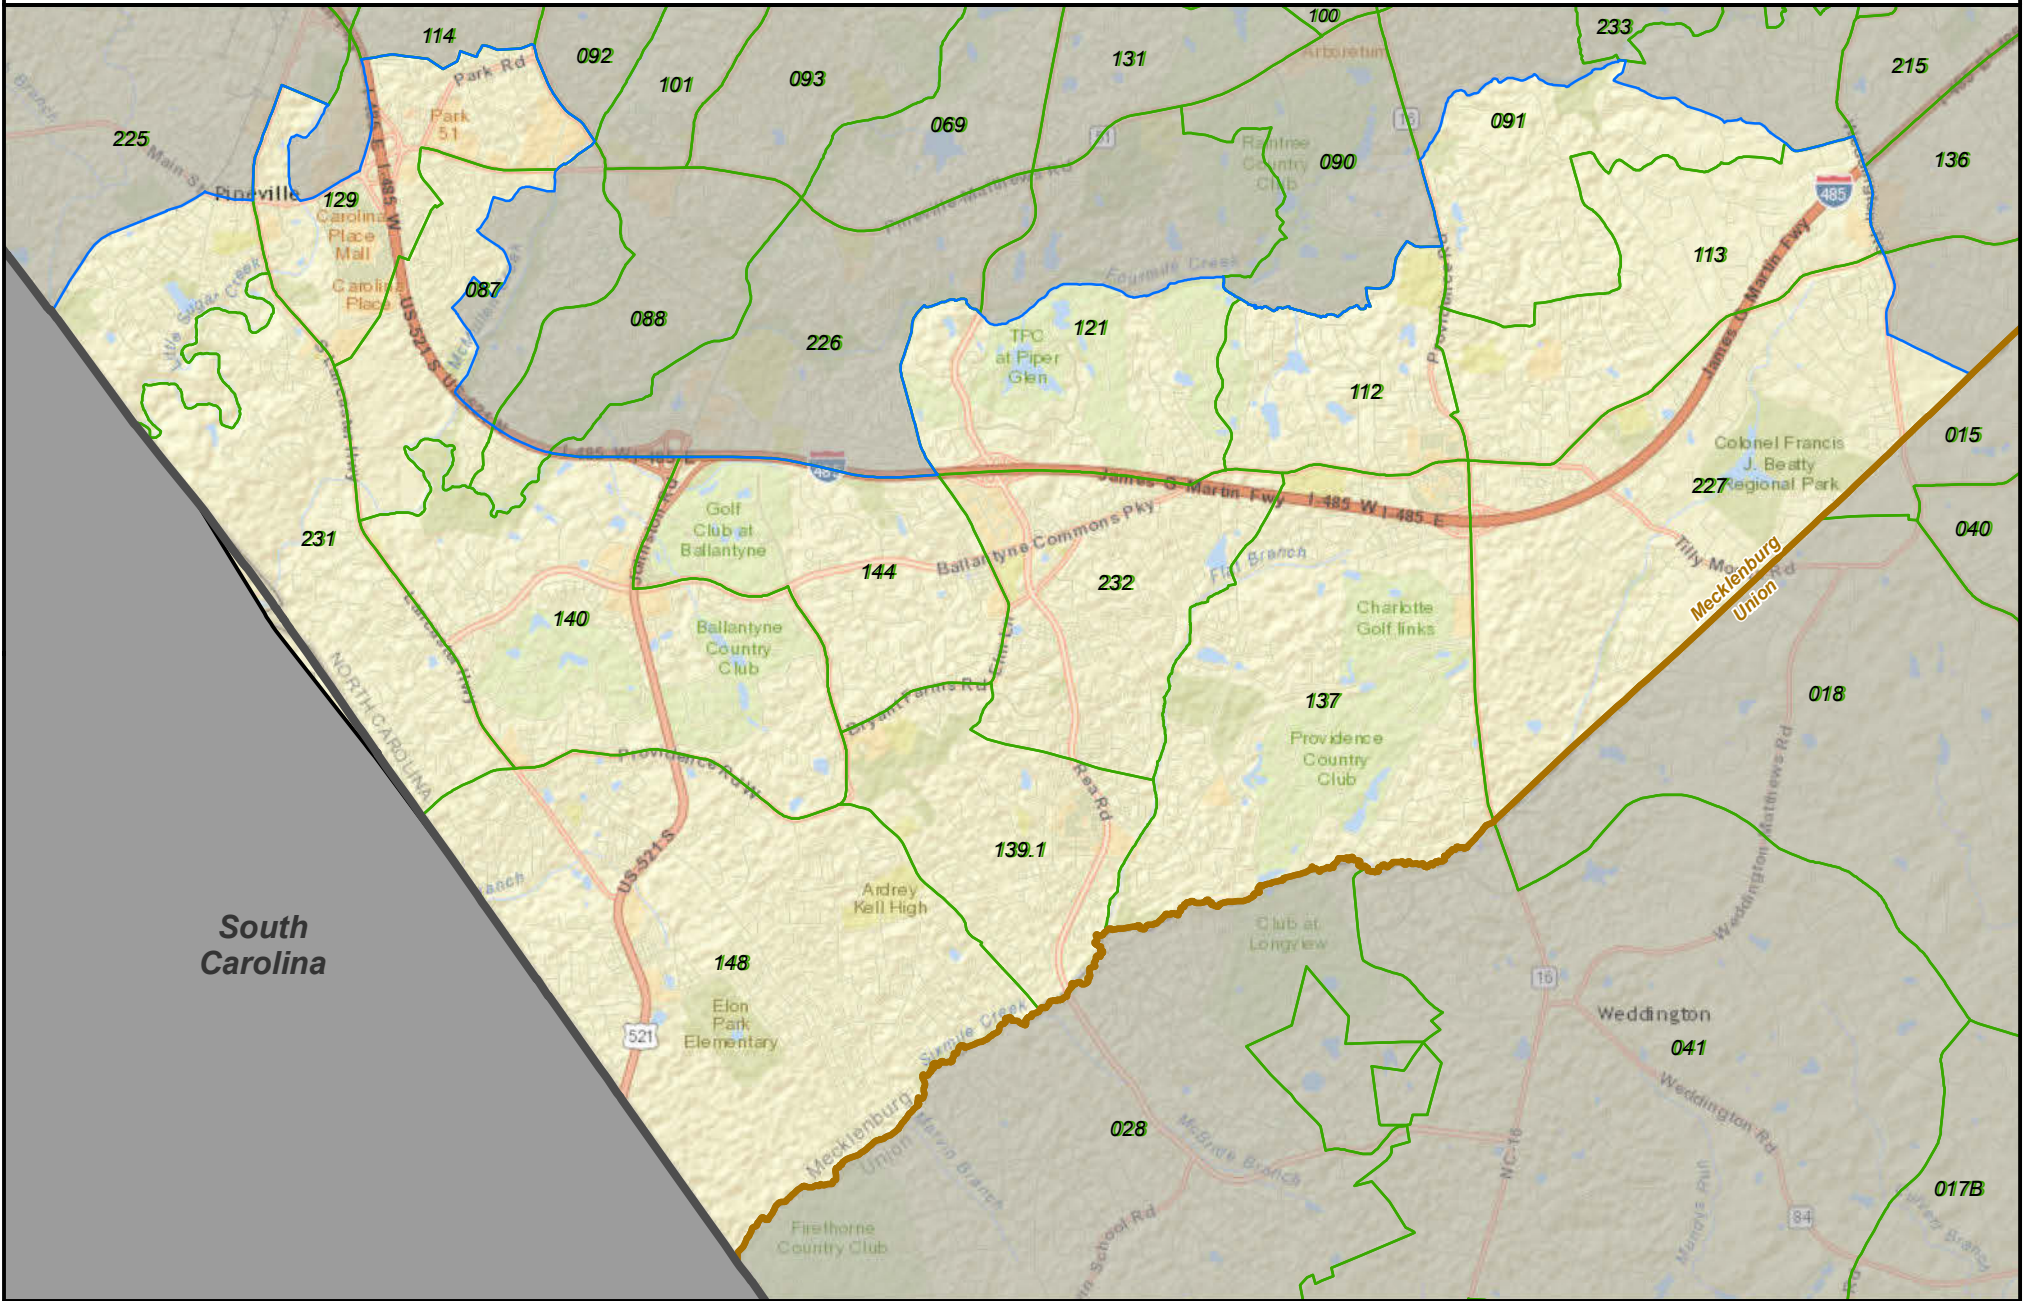

North Carolina State House District 105

South
Carolina

State County VTD District