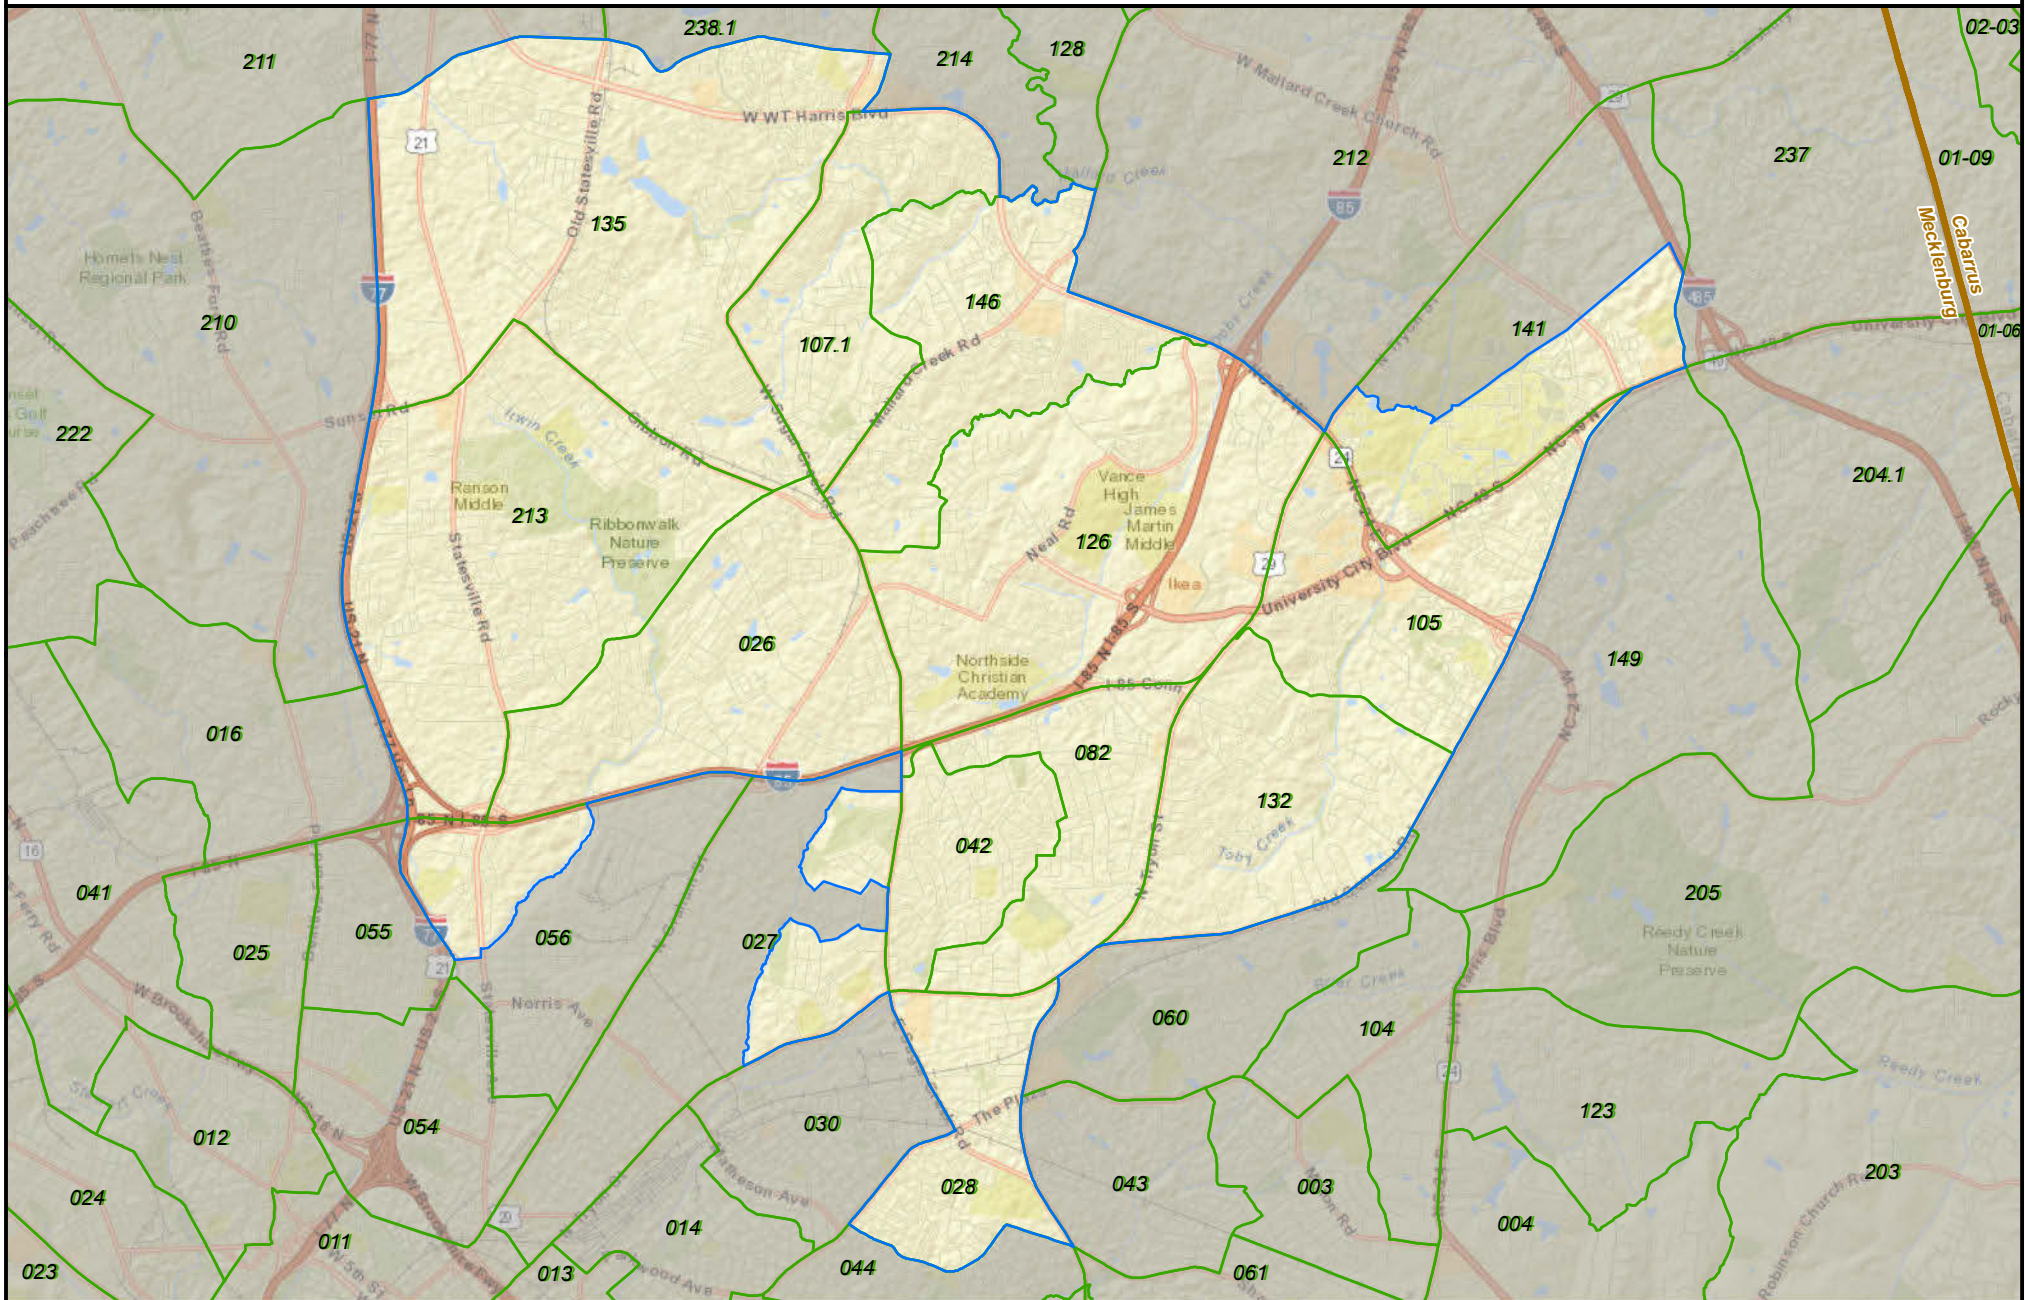

# North Carolina State House District 106

State County VTD District