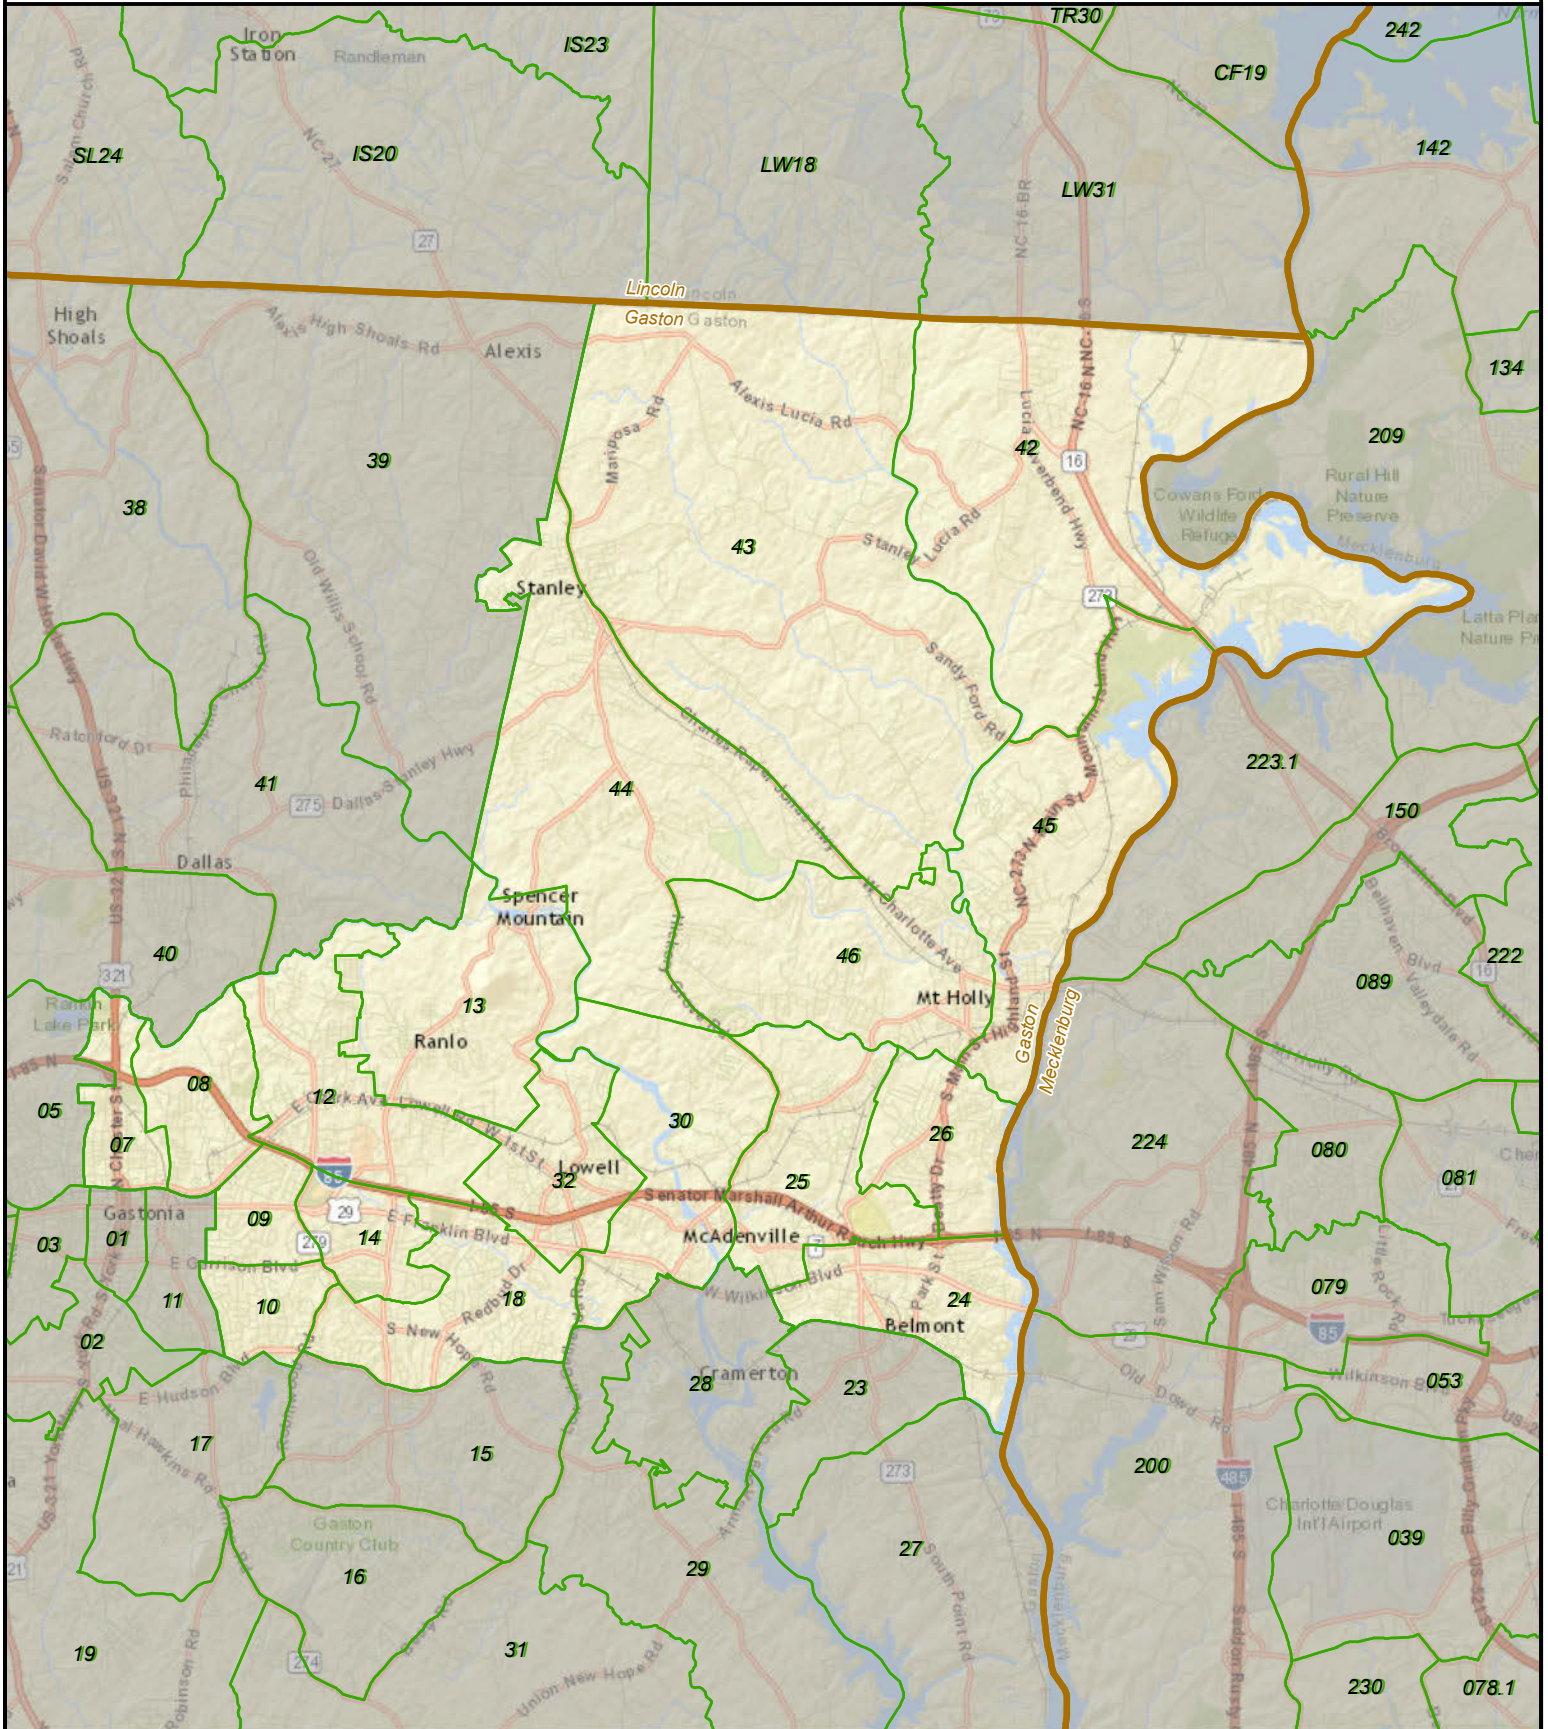

North Carolina State House District 108

State County VTD District

Created by the NC General Assembly, 03/23/2015.

Plan Source: Lewis Dollar Dockham 4.

Base Map Source: ESRI and contributors.

http://help.arcgis.com/en/communitymaps/pdf/WorldStreetsMap_Contributors.pdf