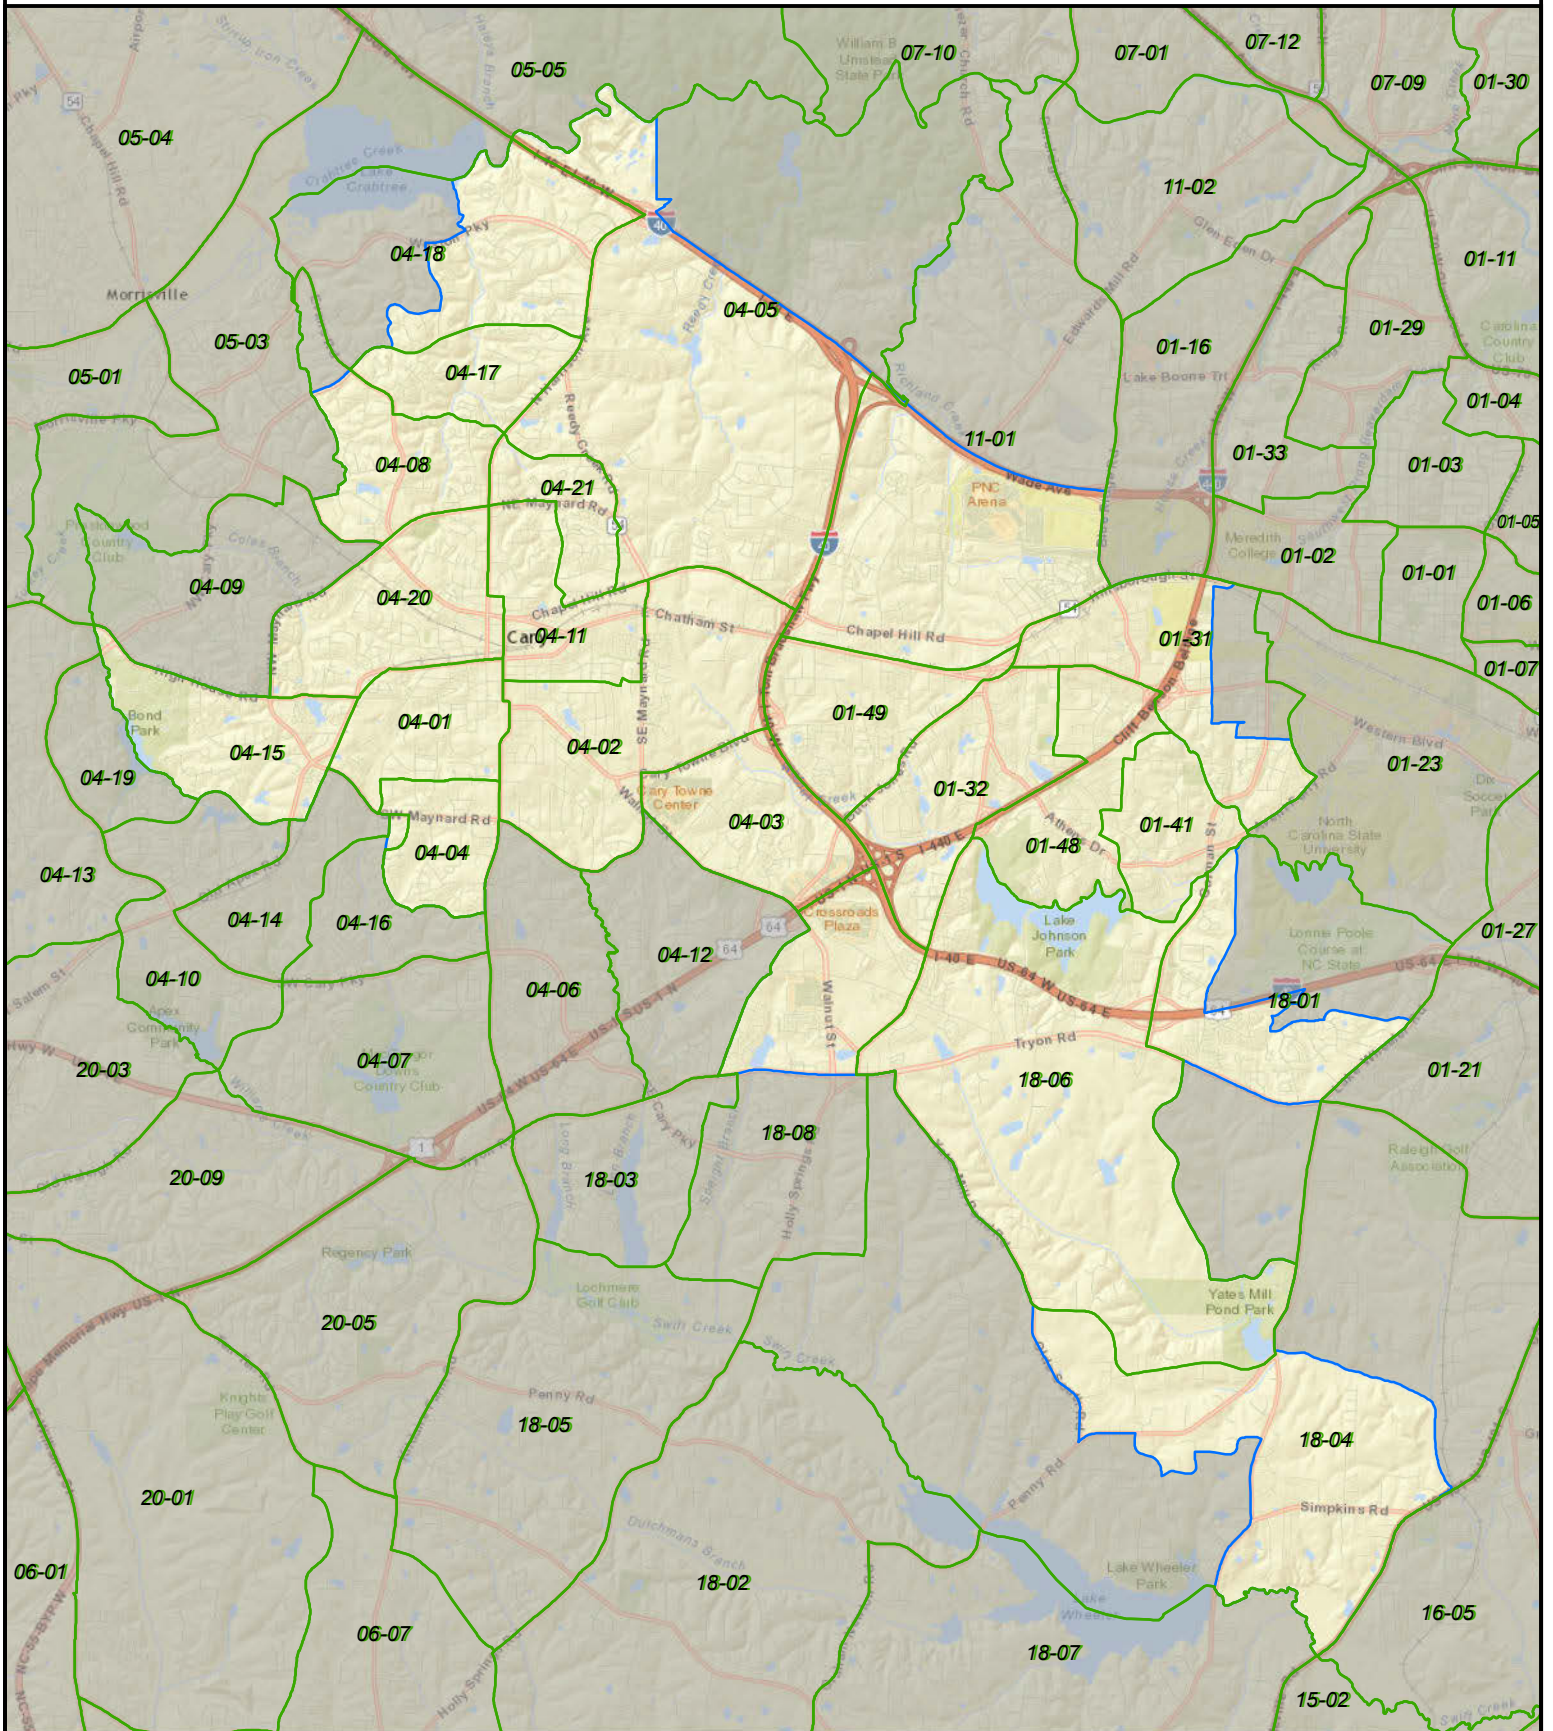

North Carolina State House District 11

State County VTD District

Created by the NC General Assembly, 03/23/2015.

Plan Source: Lewis Dollar Dockham 4.

Base Map Source: ESRI and contributors.

http://help.arcgis.com/en/communitymaps/pdf/WorldStreetsMap_Contributors.pdf