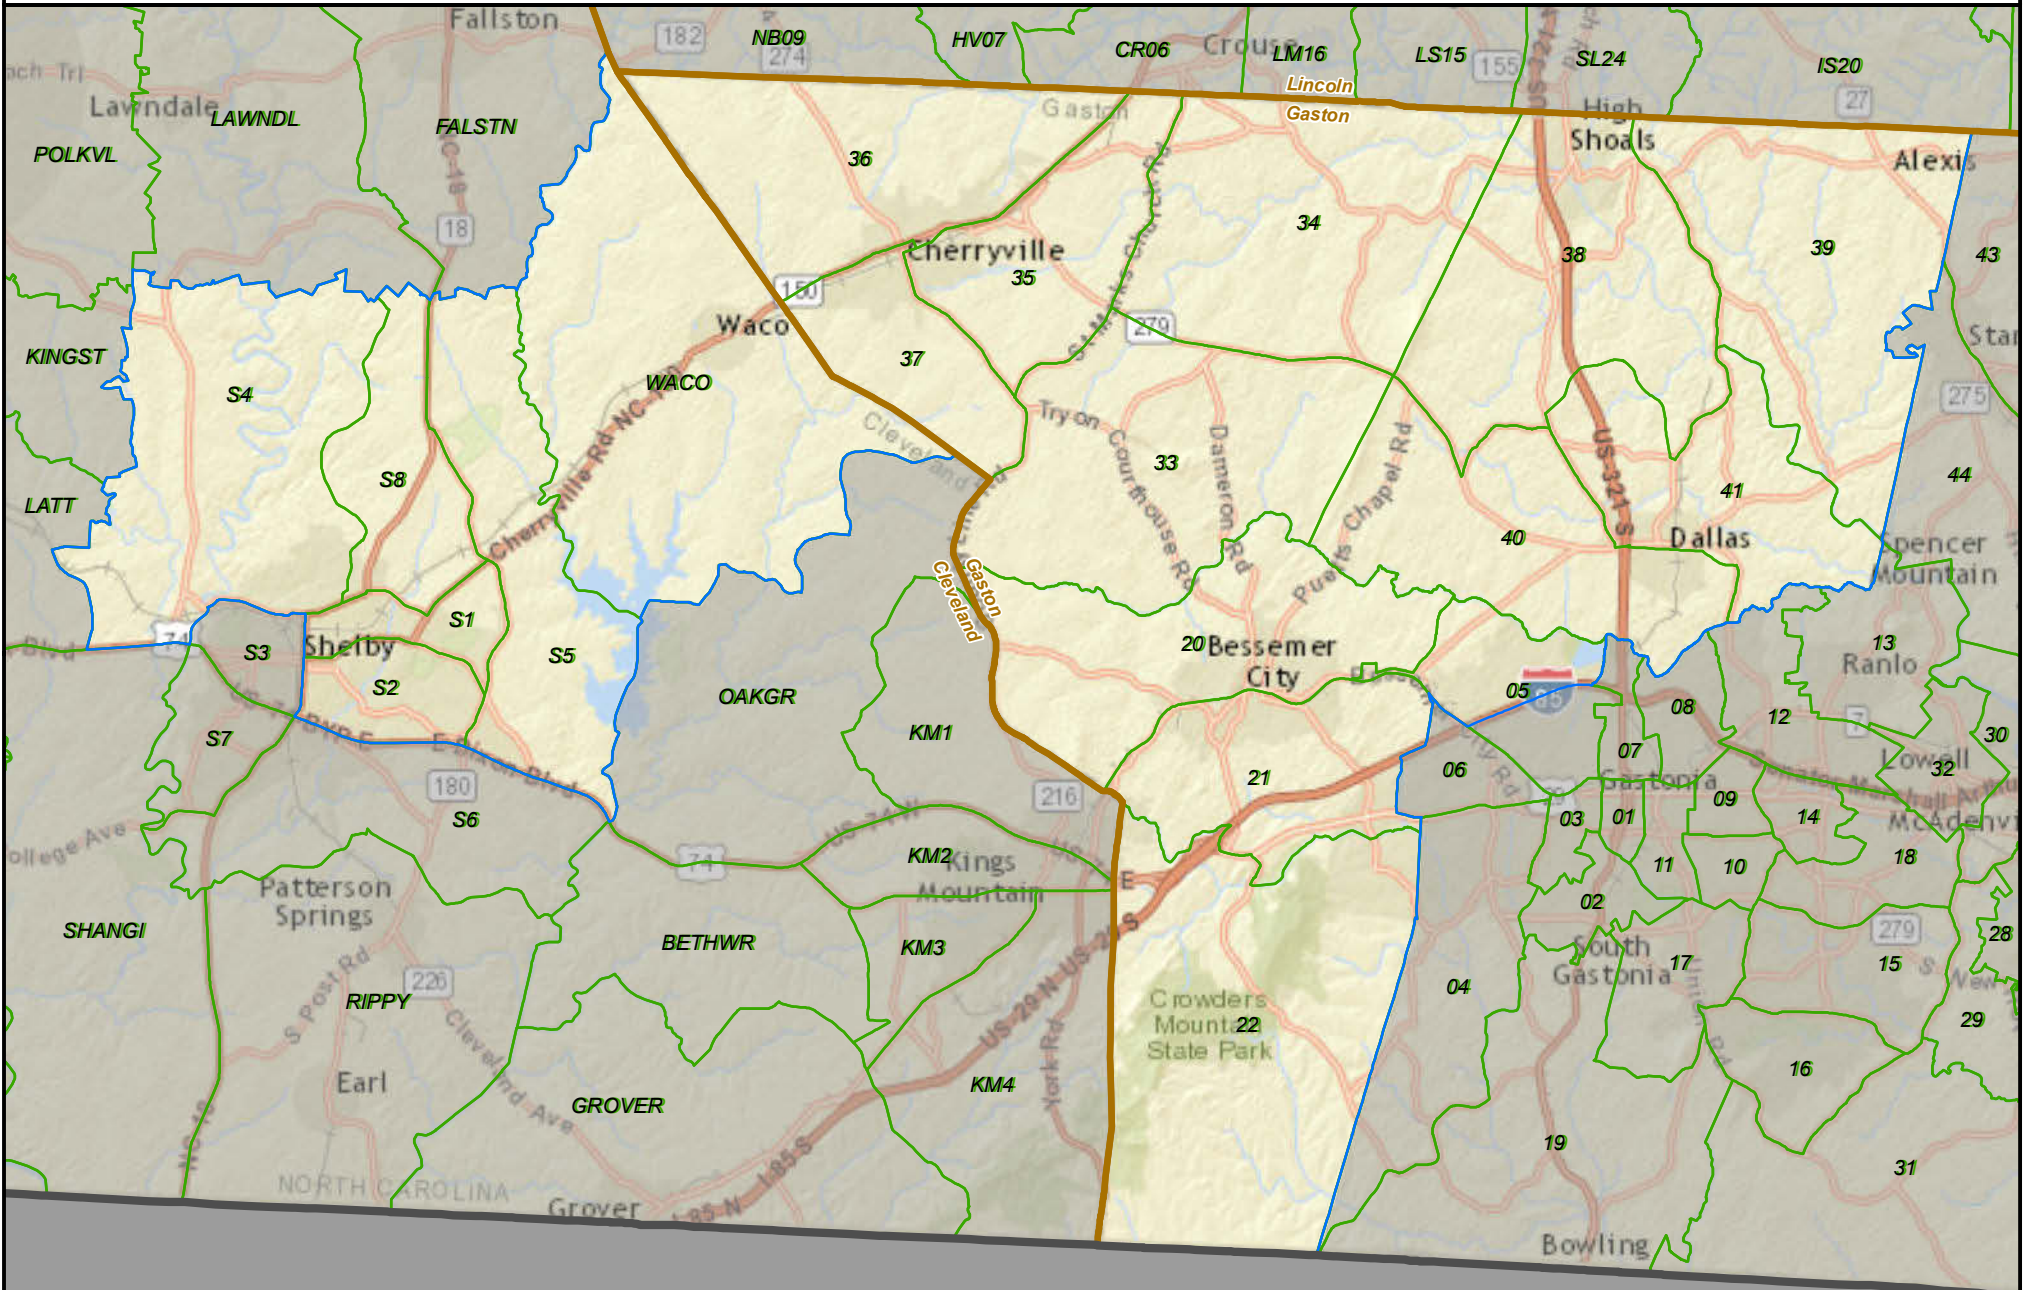

North Carolina State House District 110

State County VTD District