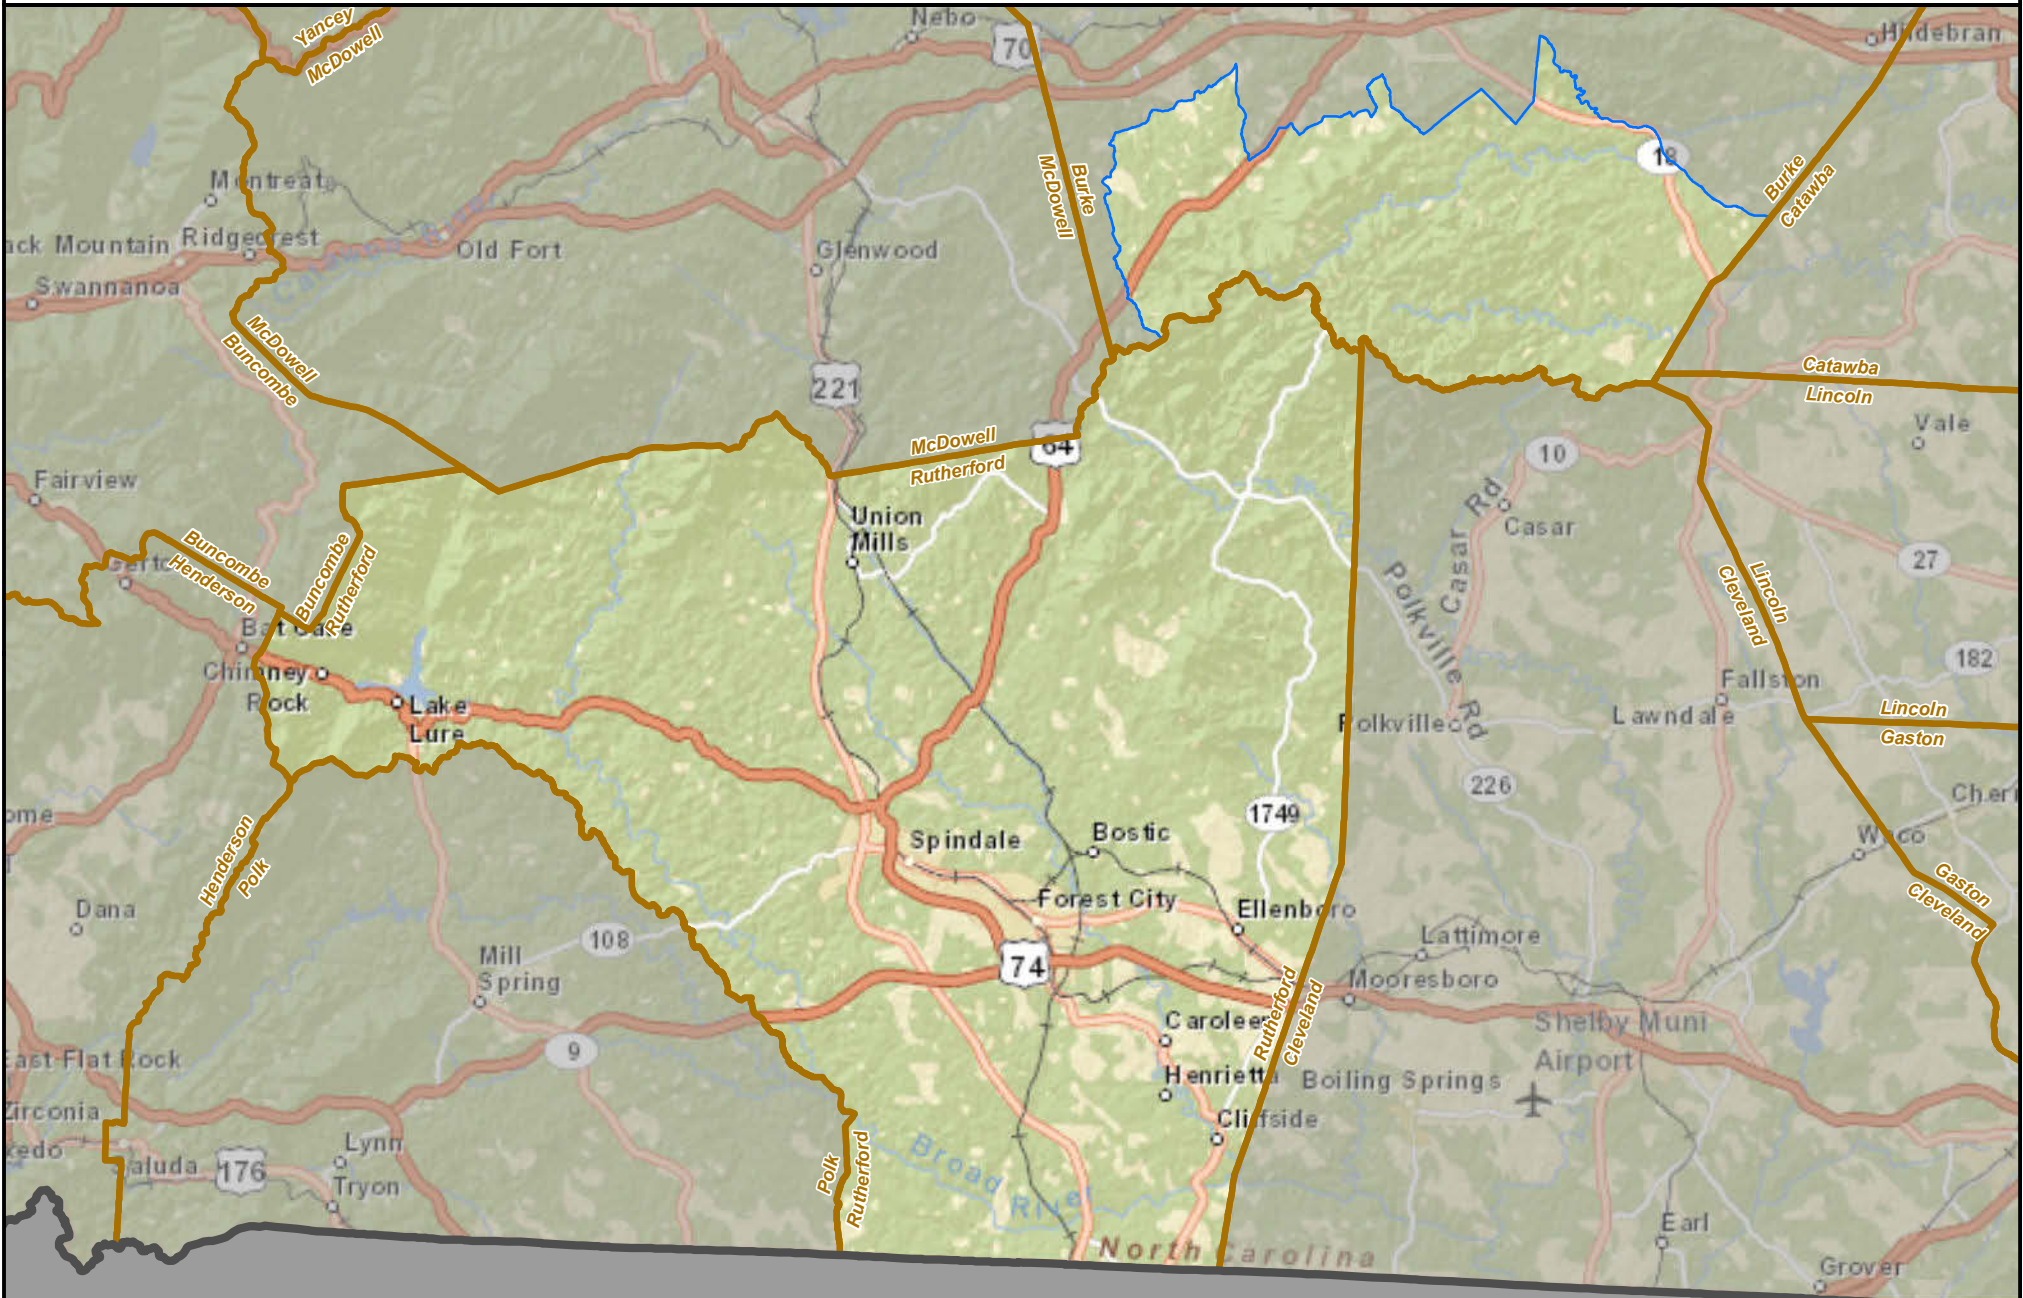

North Carolina State House District 112

 State  County  District