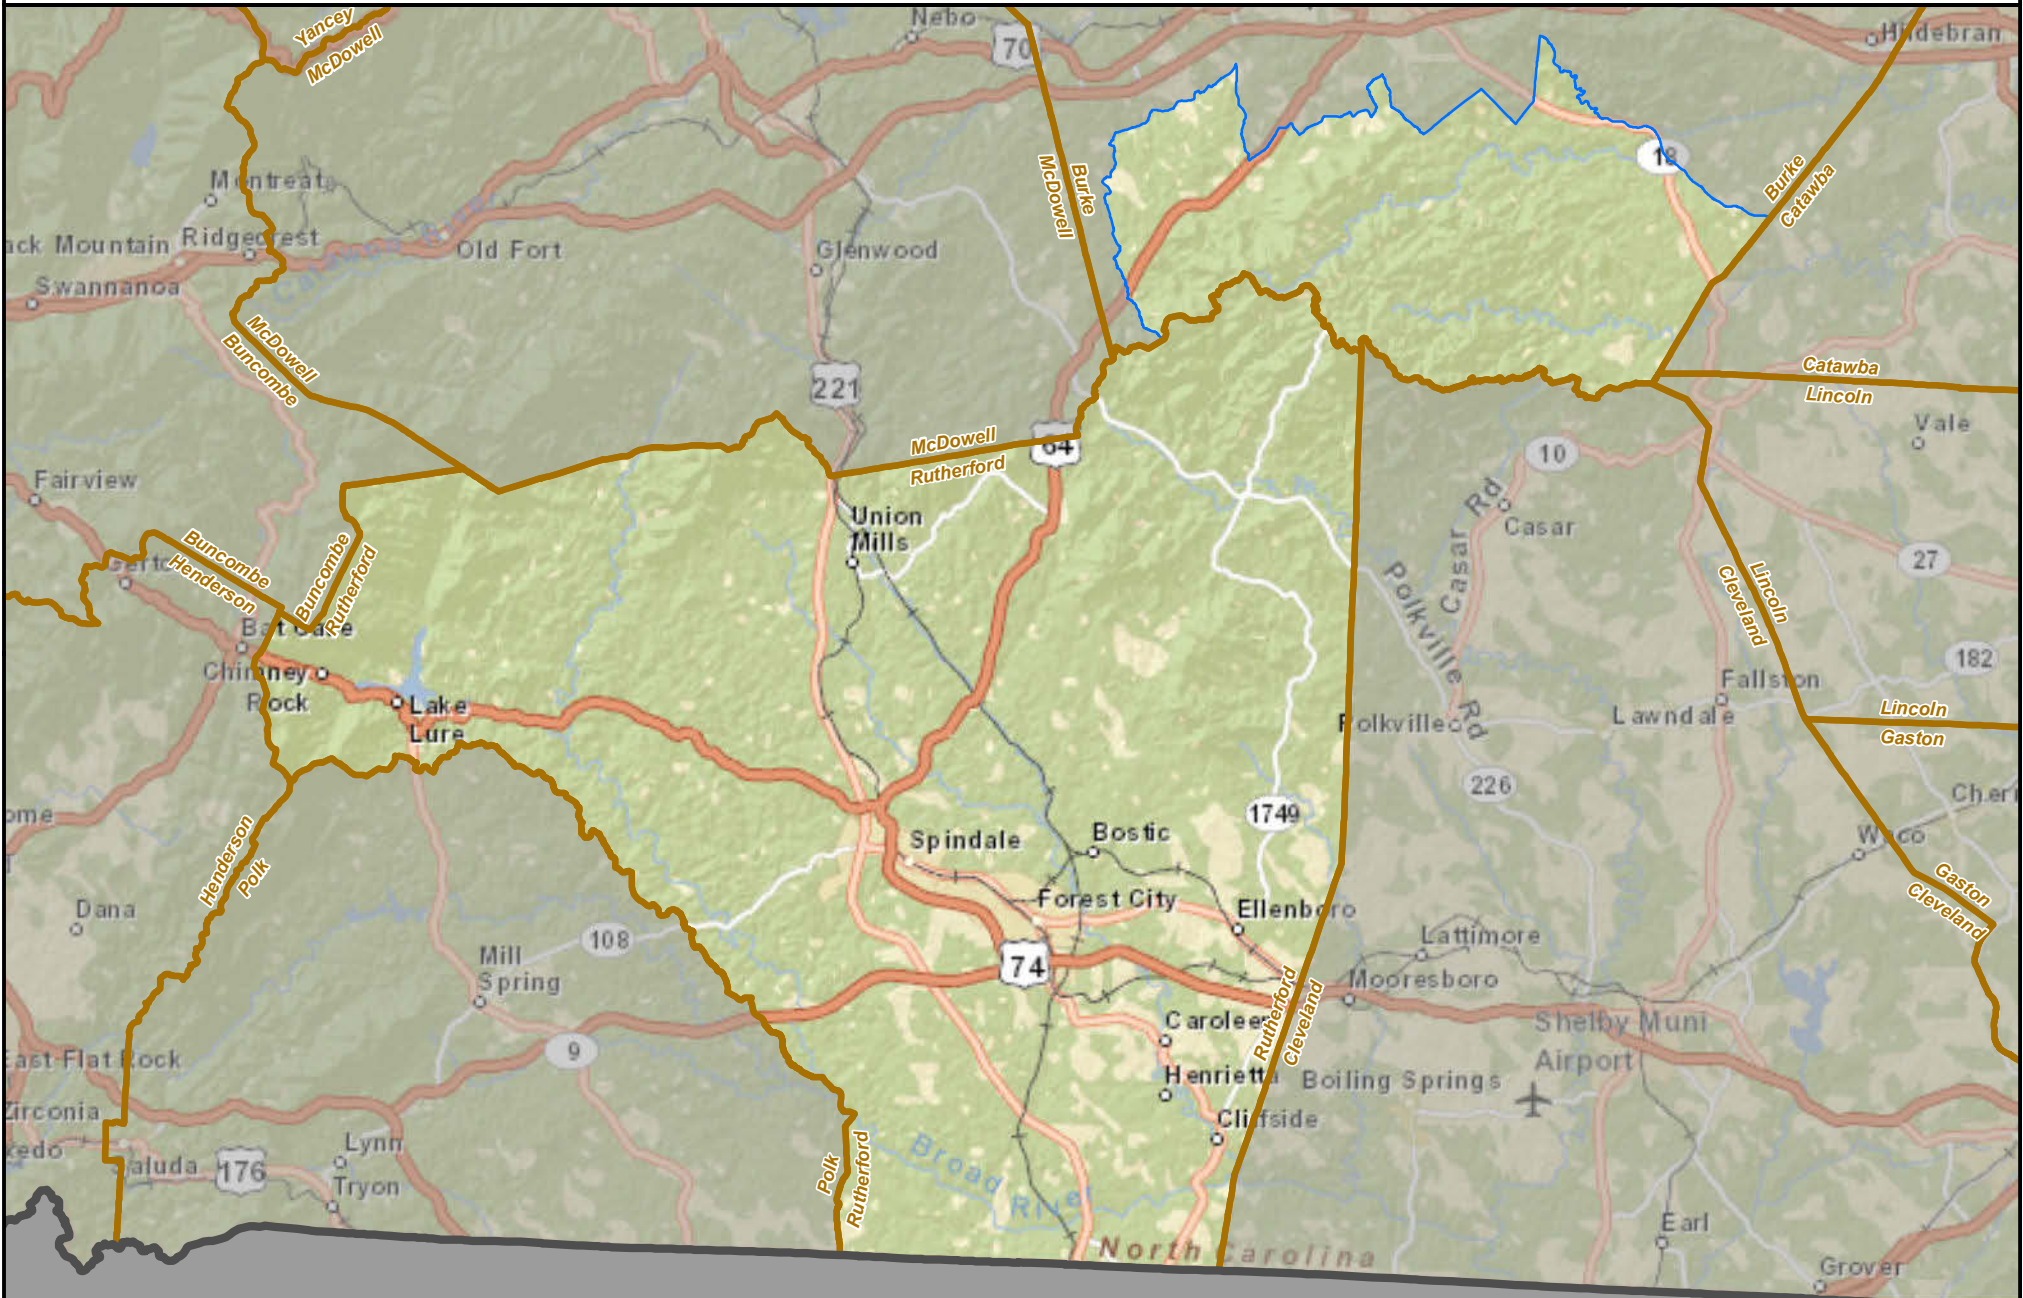

# North Carolina State House District 112

State
  County
  District