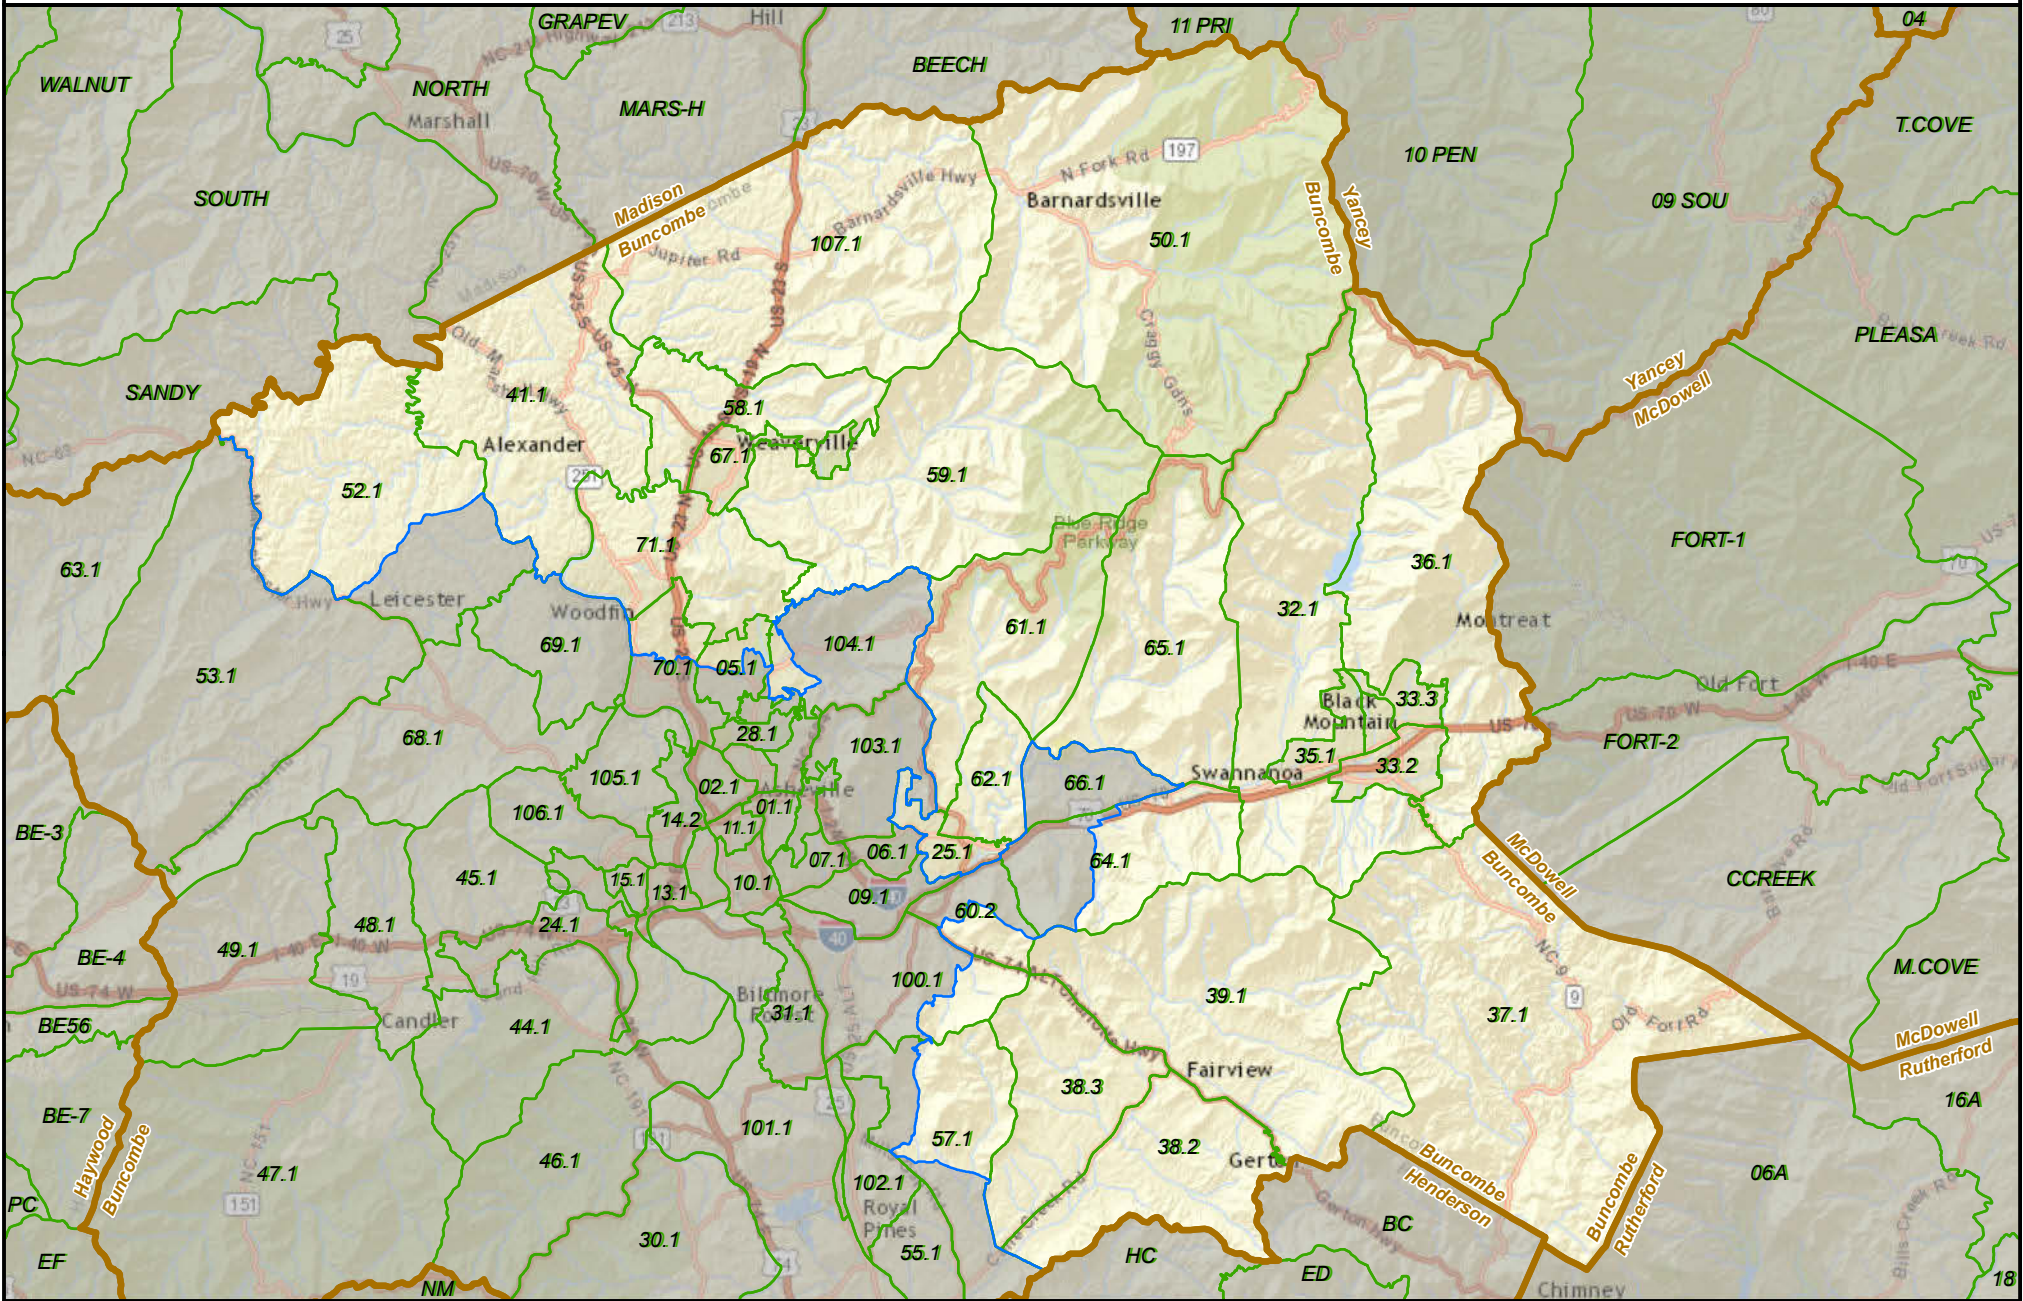

North Carolina State House District 115

State County VTD District