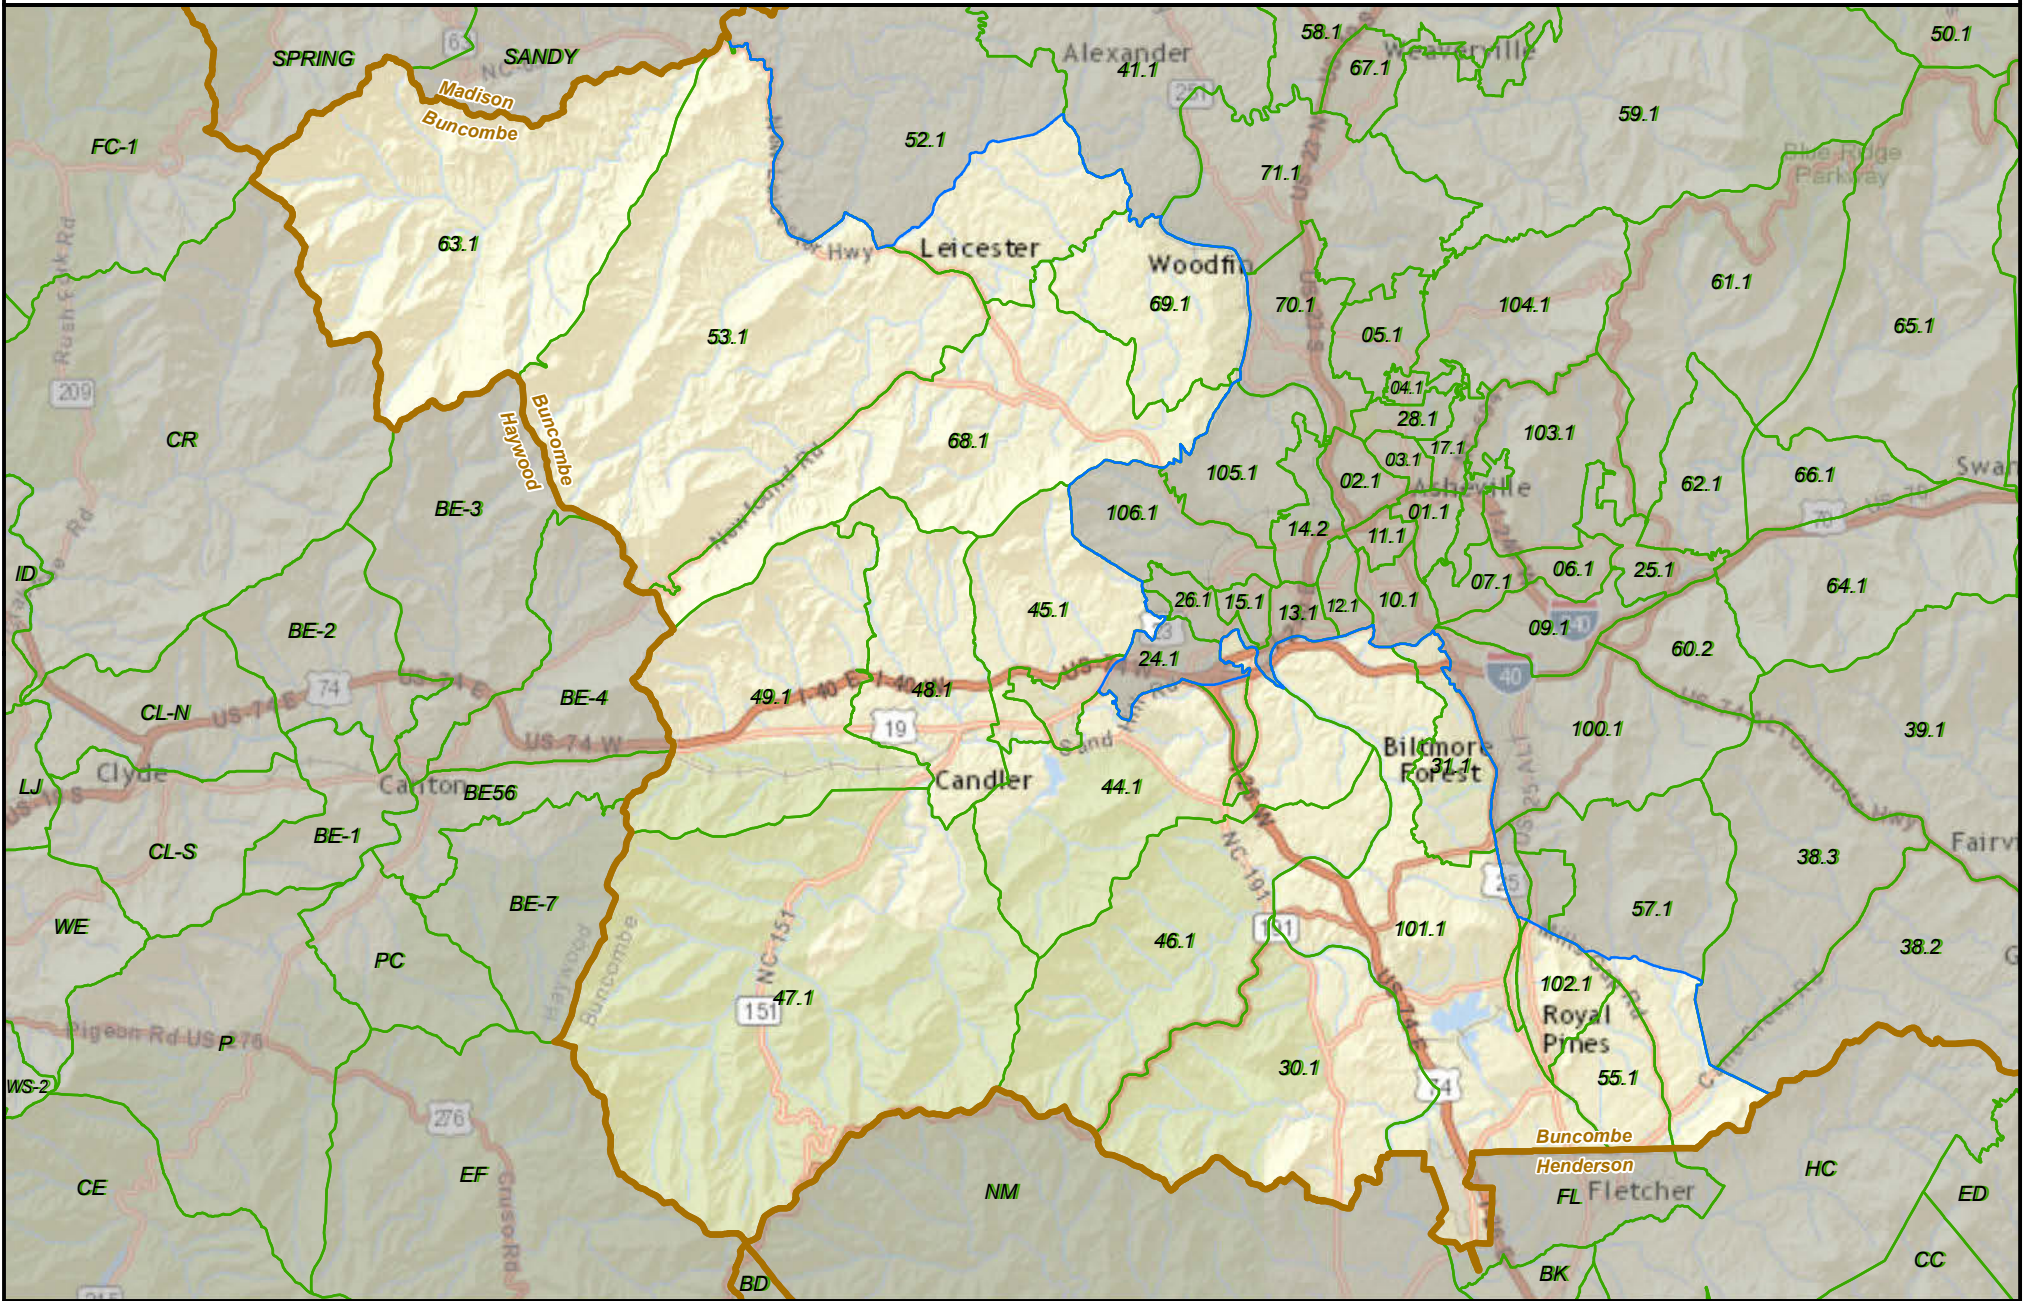

North Carolina State House District 116

State County VTD District