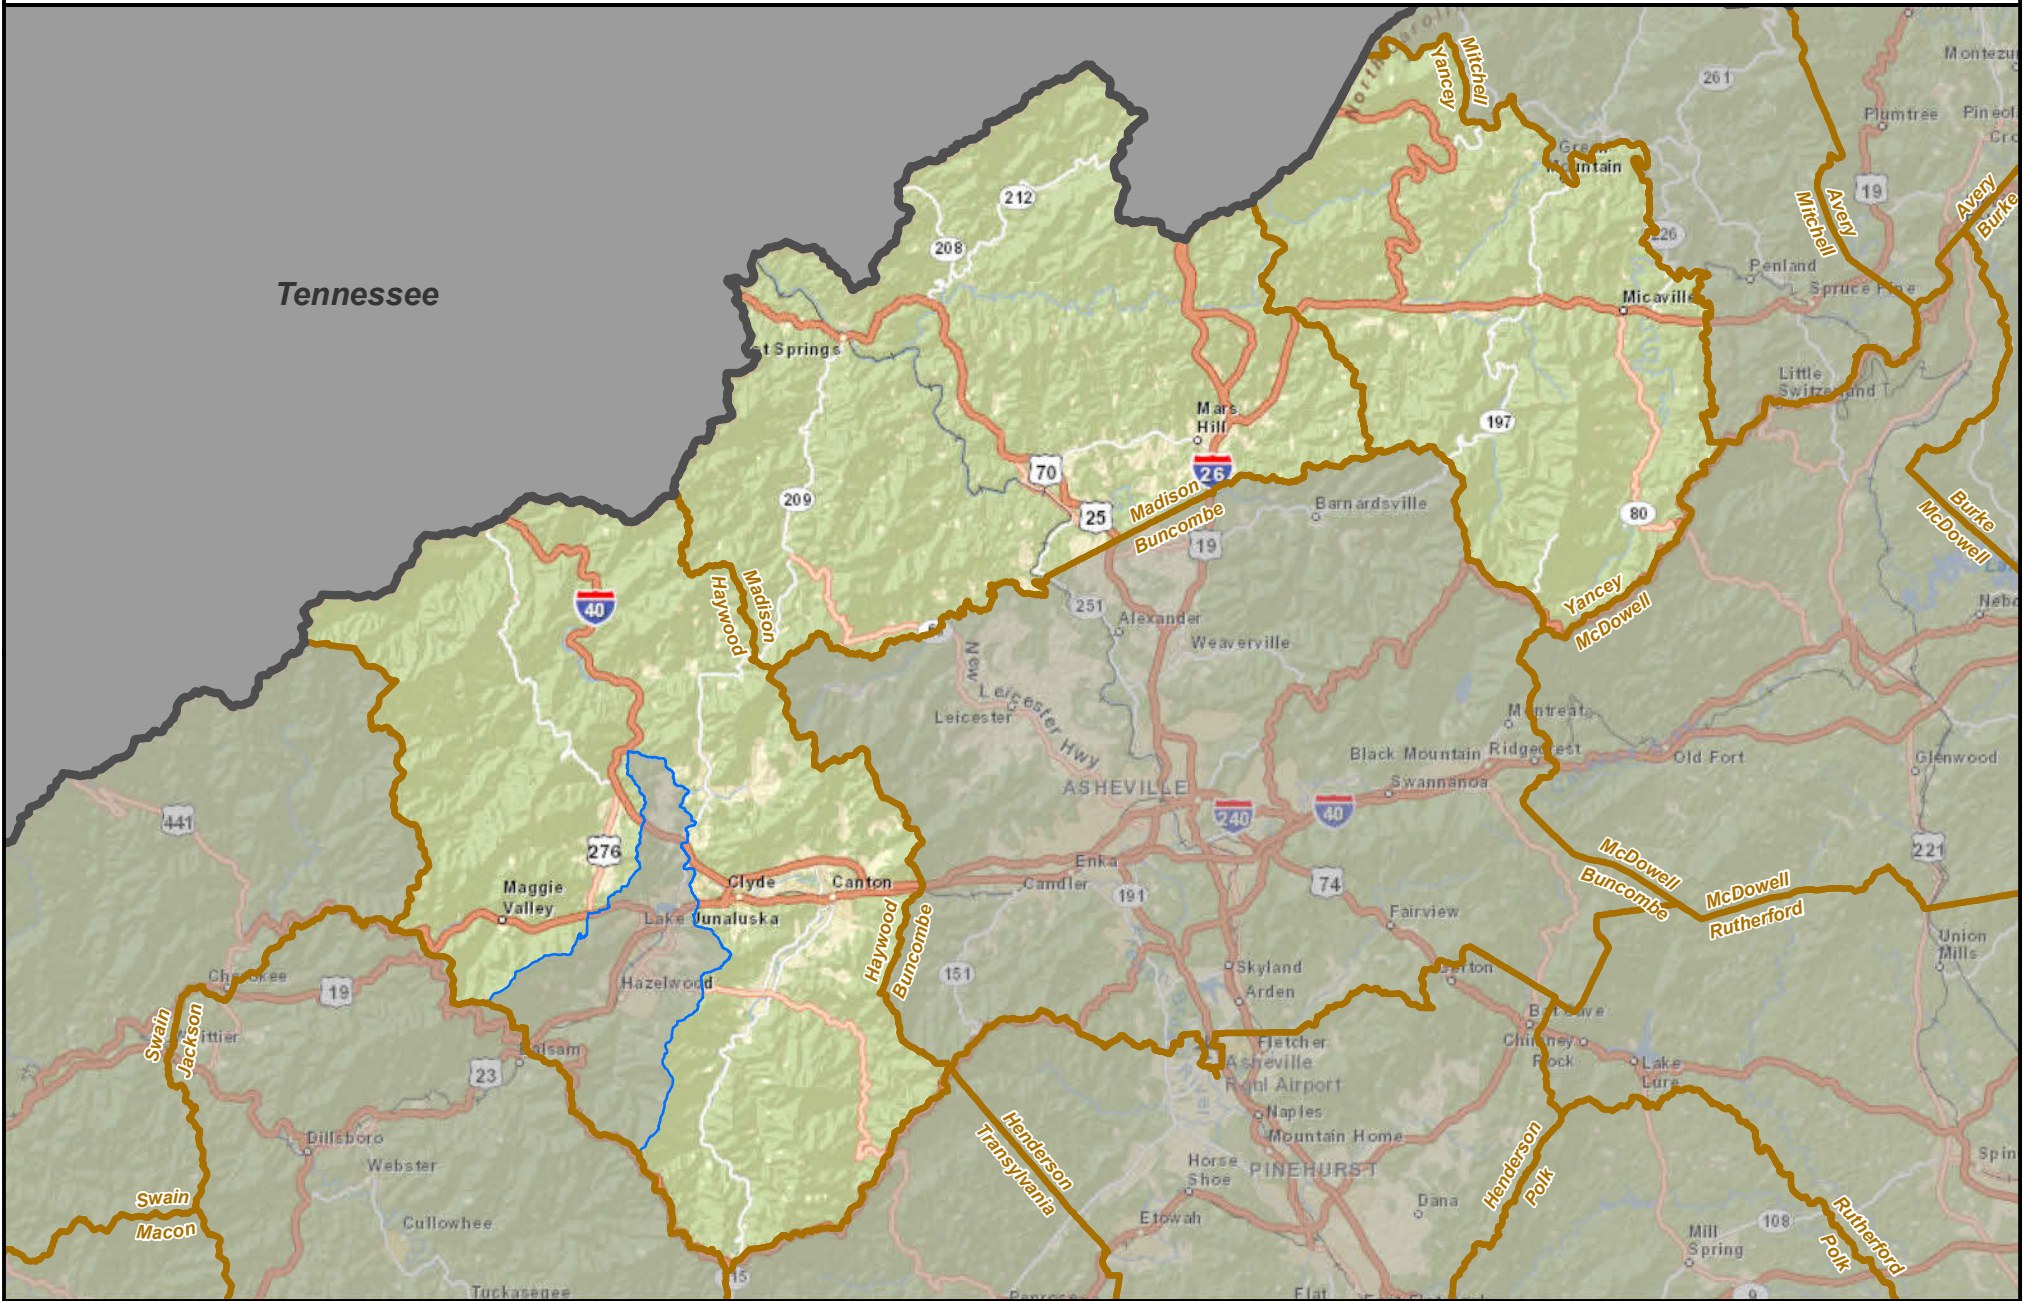

North Carolina State House District 118

State County District