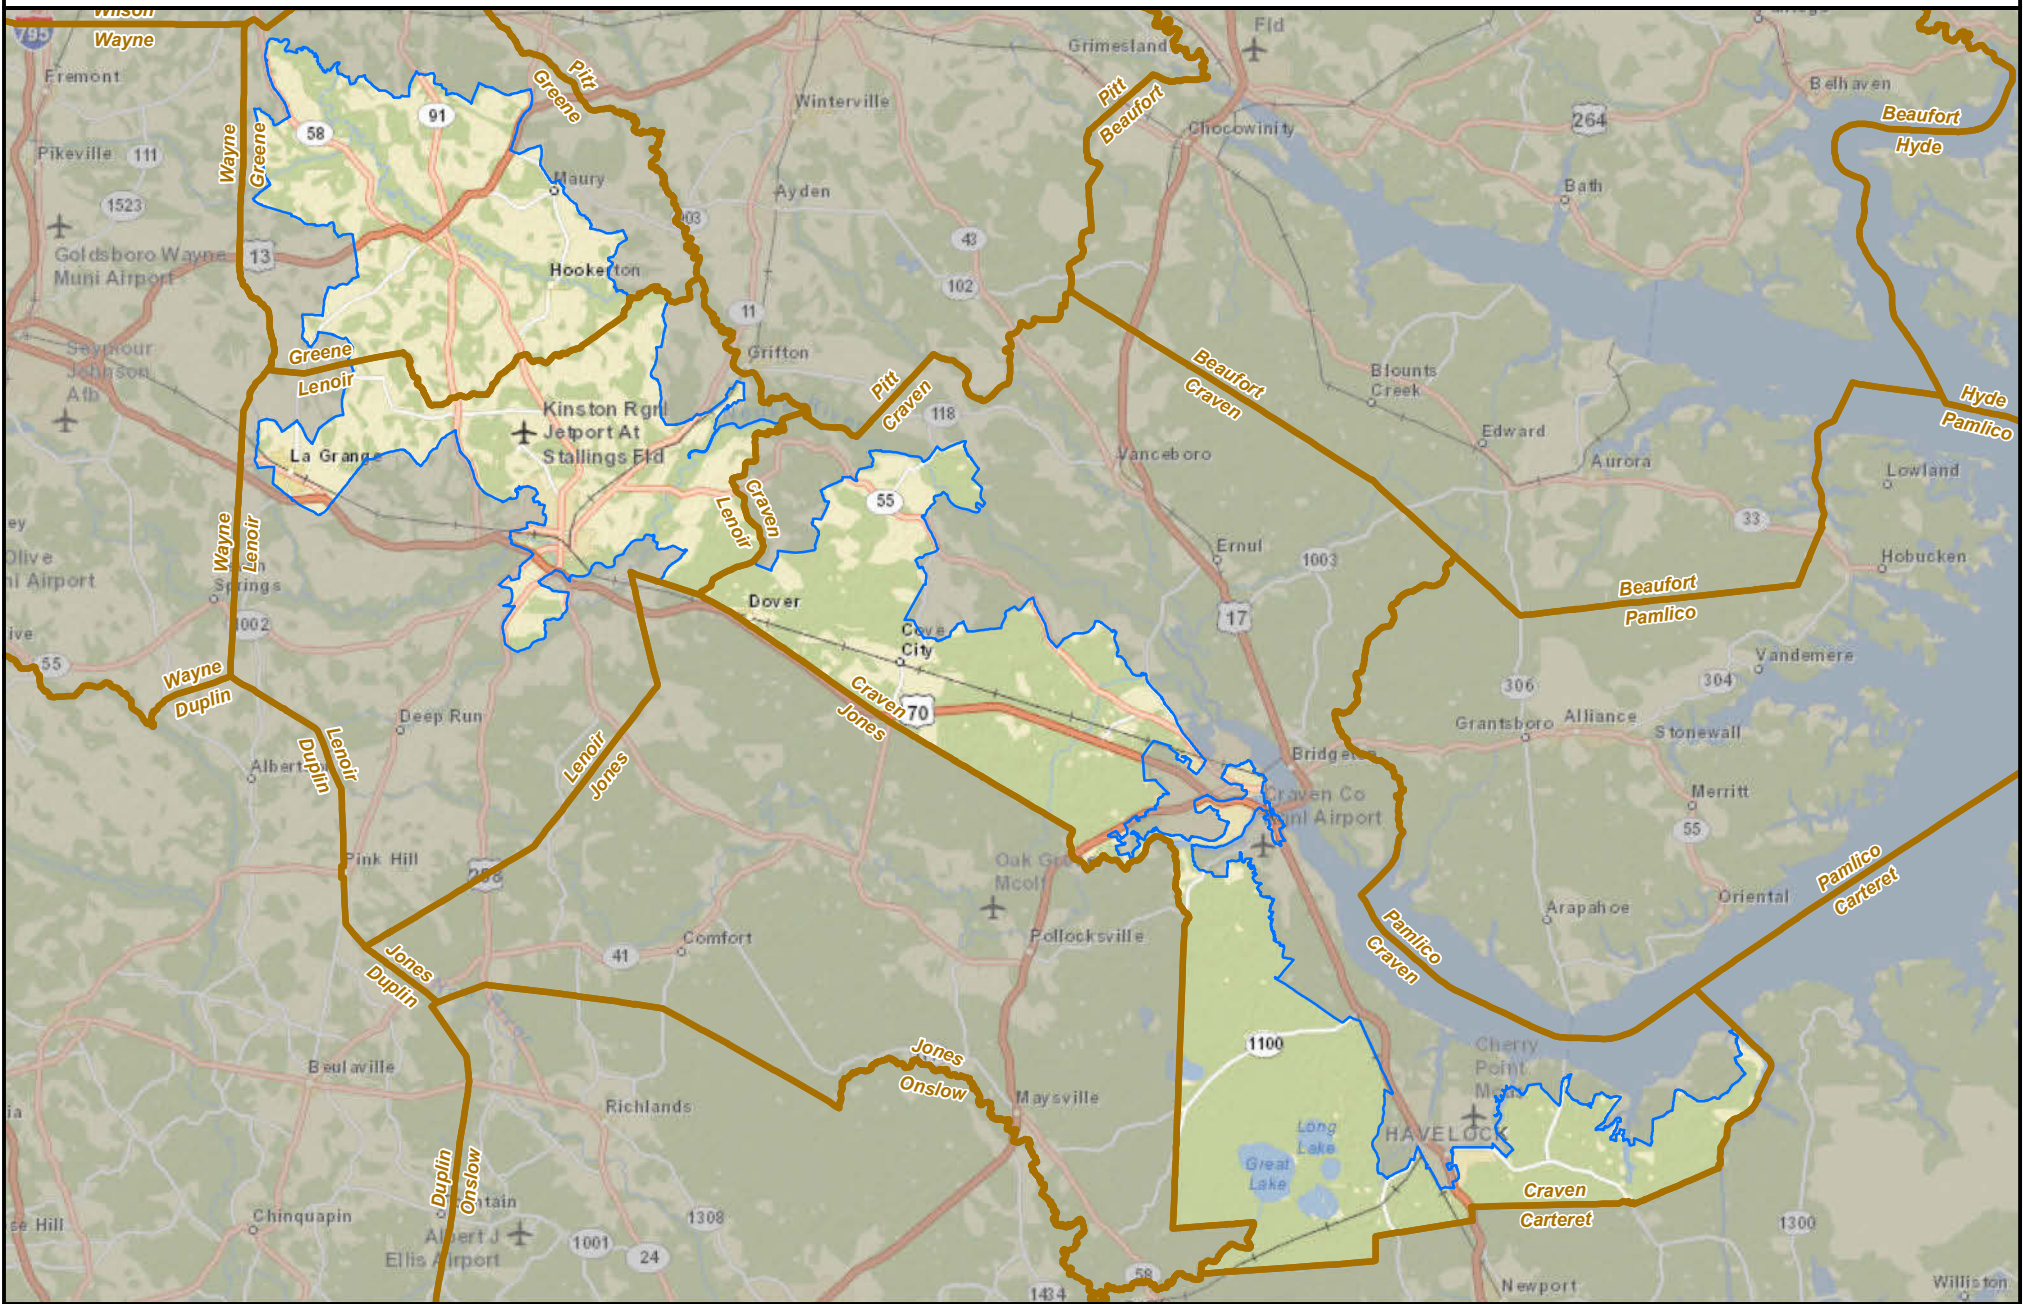

# North Carolina State House District 12

State County District