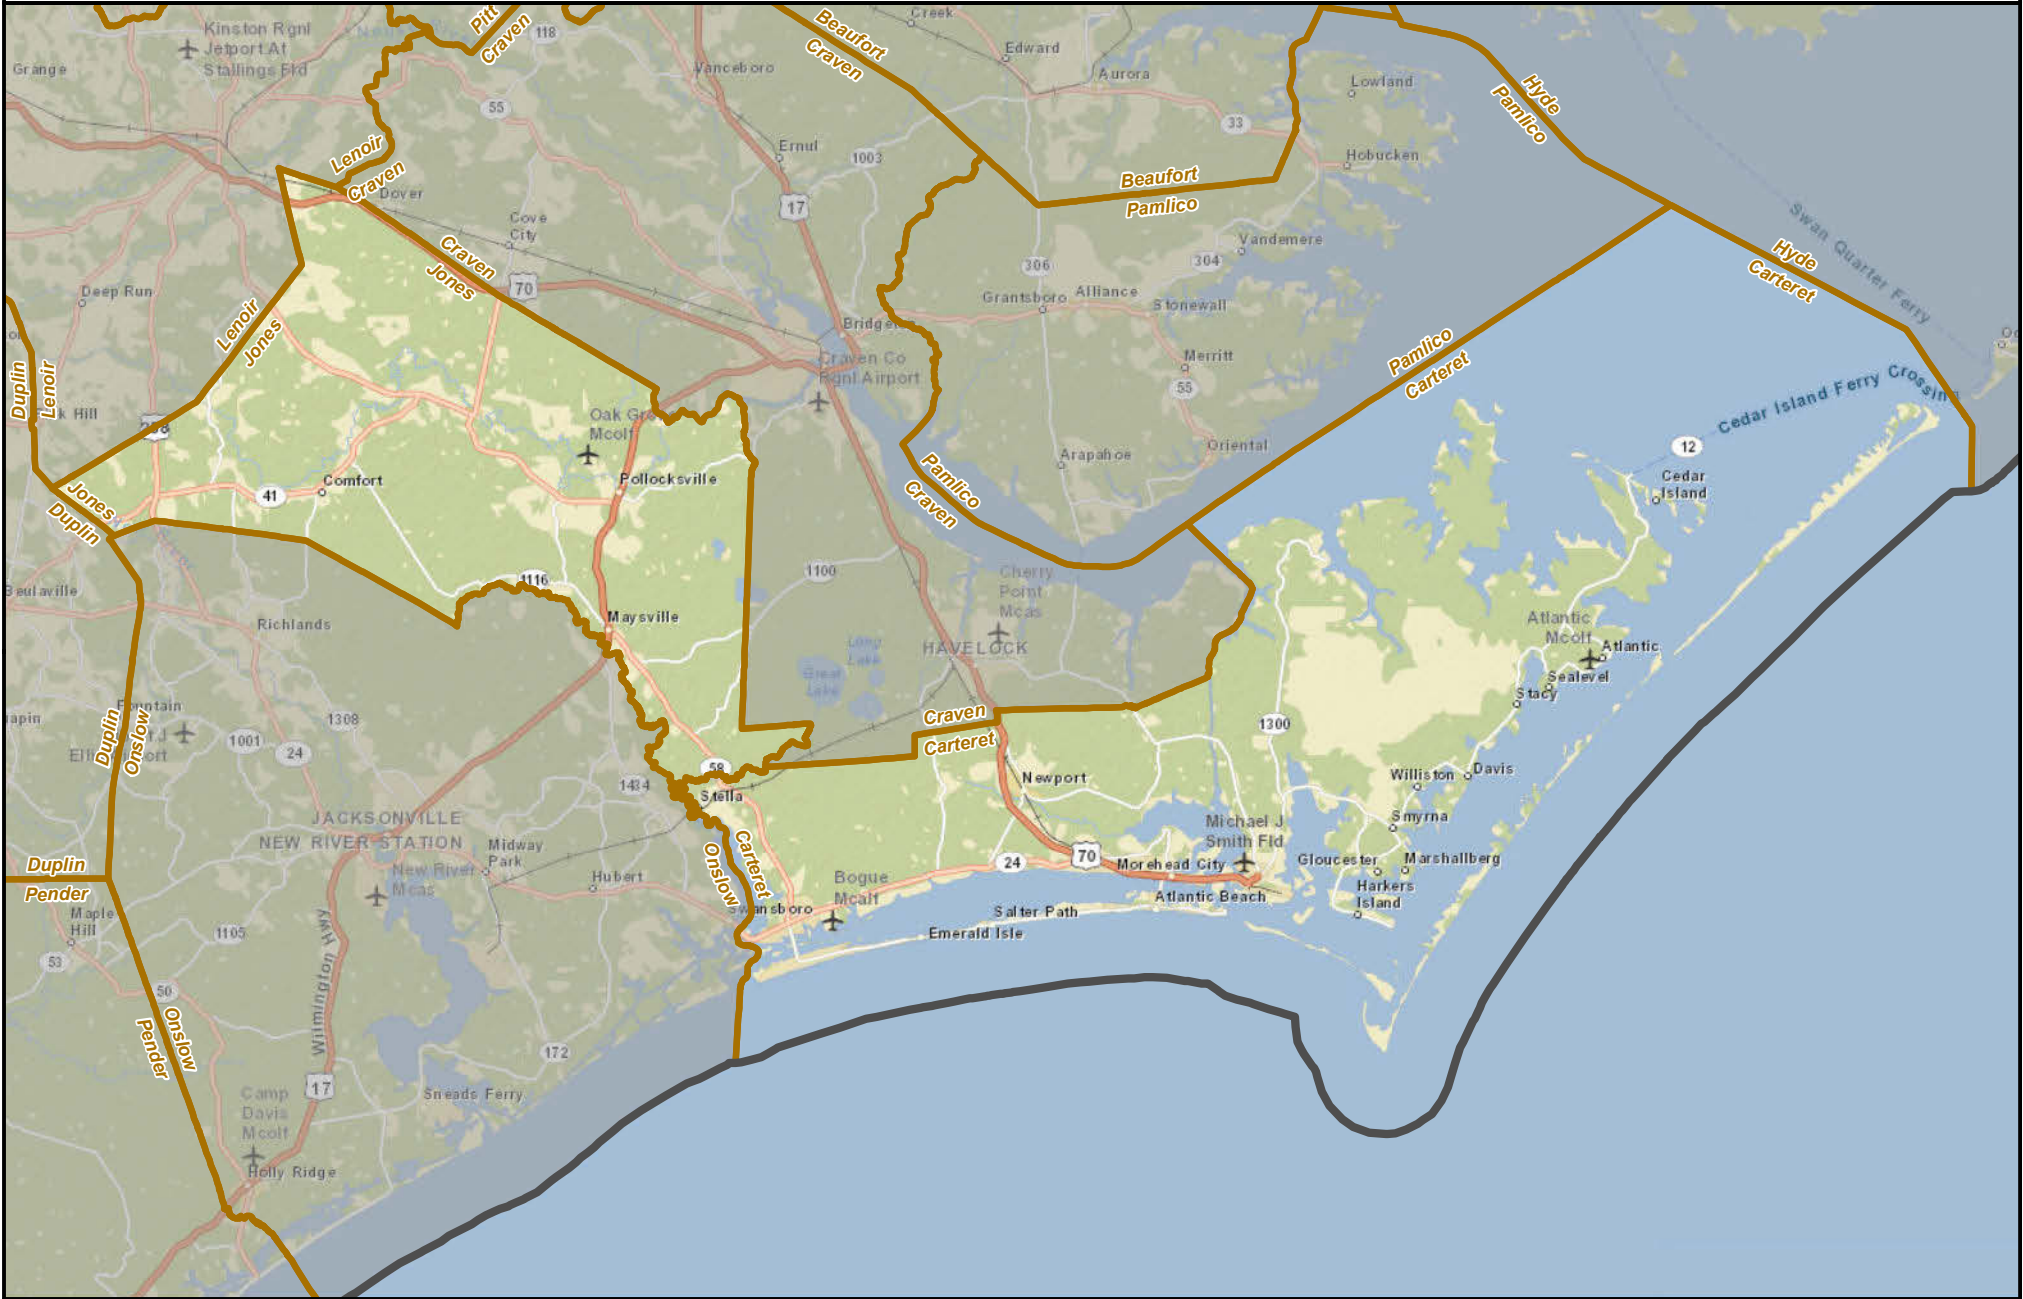

North Carolina State House District 13

State County District