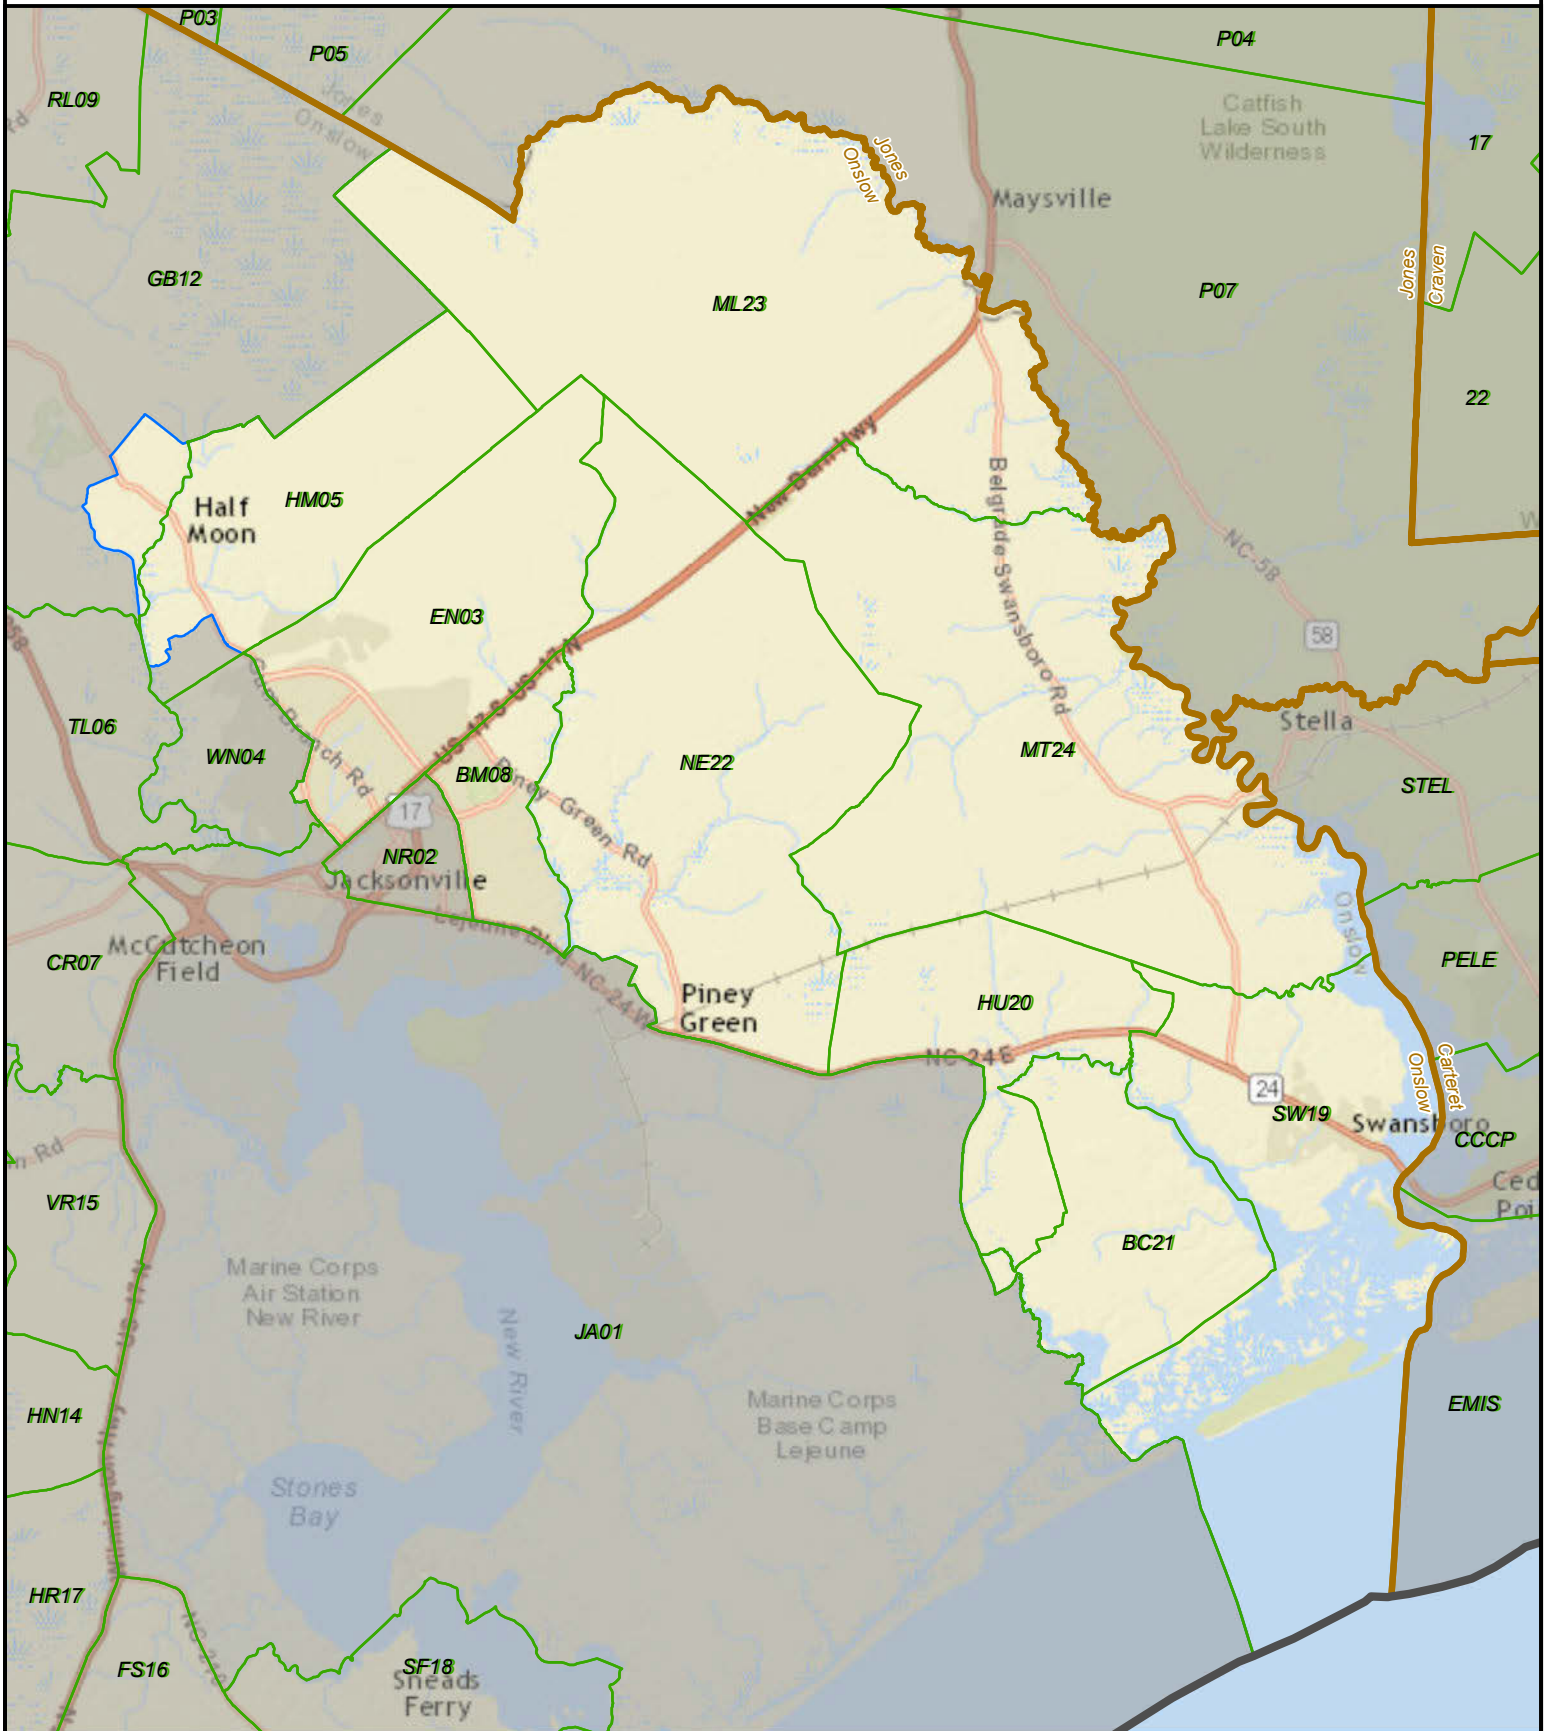

# North Carolina State House District 14

  State  
   County  
   VTD  
   District

Created by the NC General Assembly, 03/23/2015.

Plan Source: Lewis Dollar Dockham 4.

Base Map Source: ESRI and contributors.