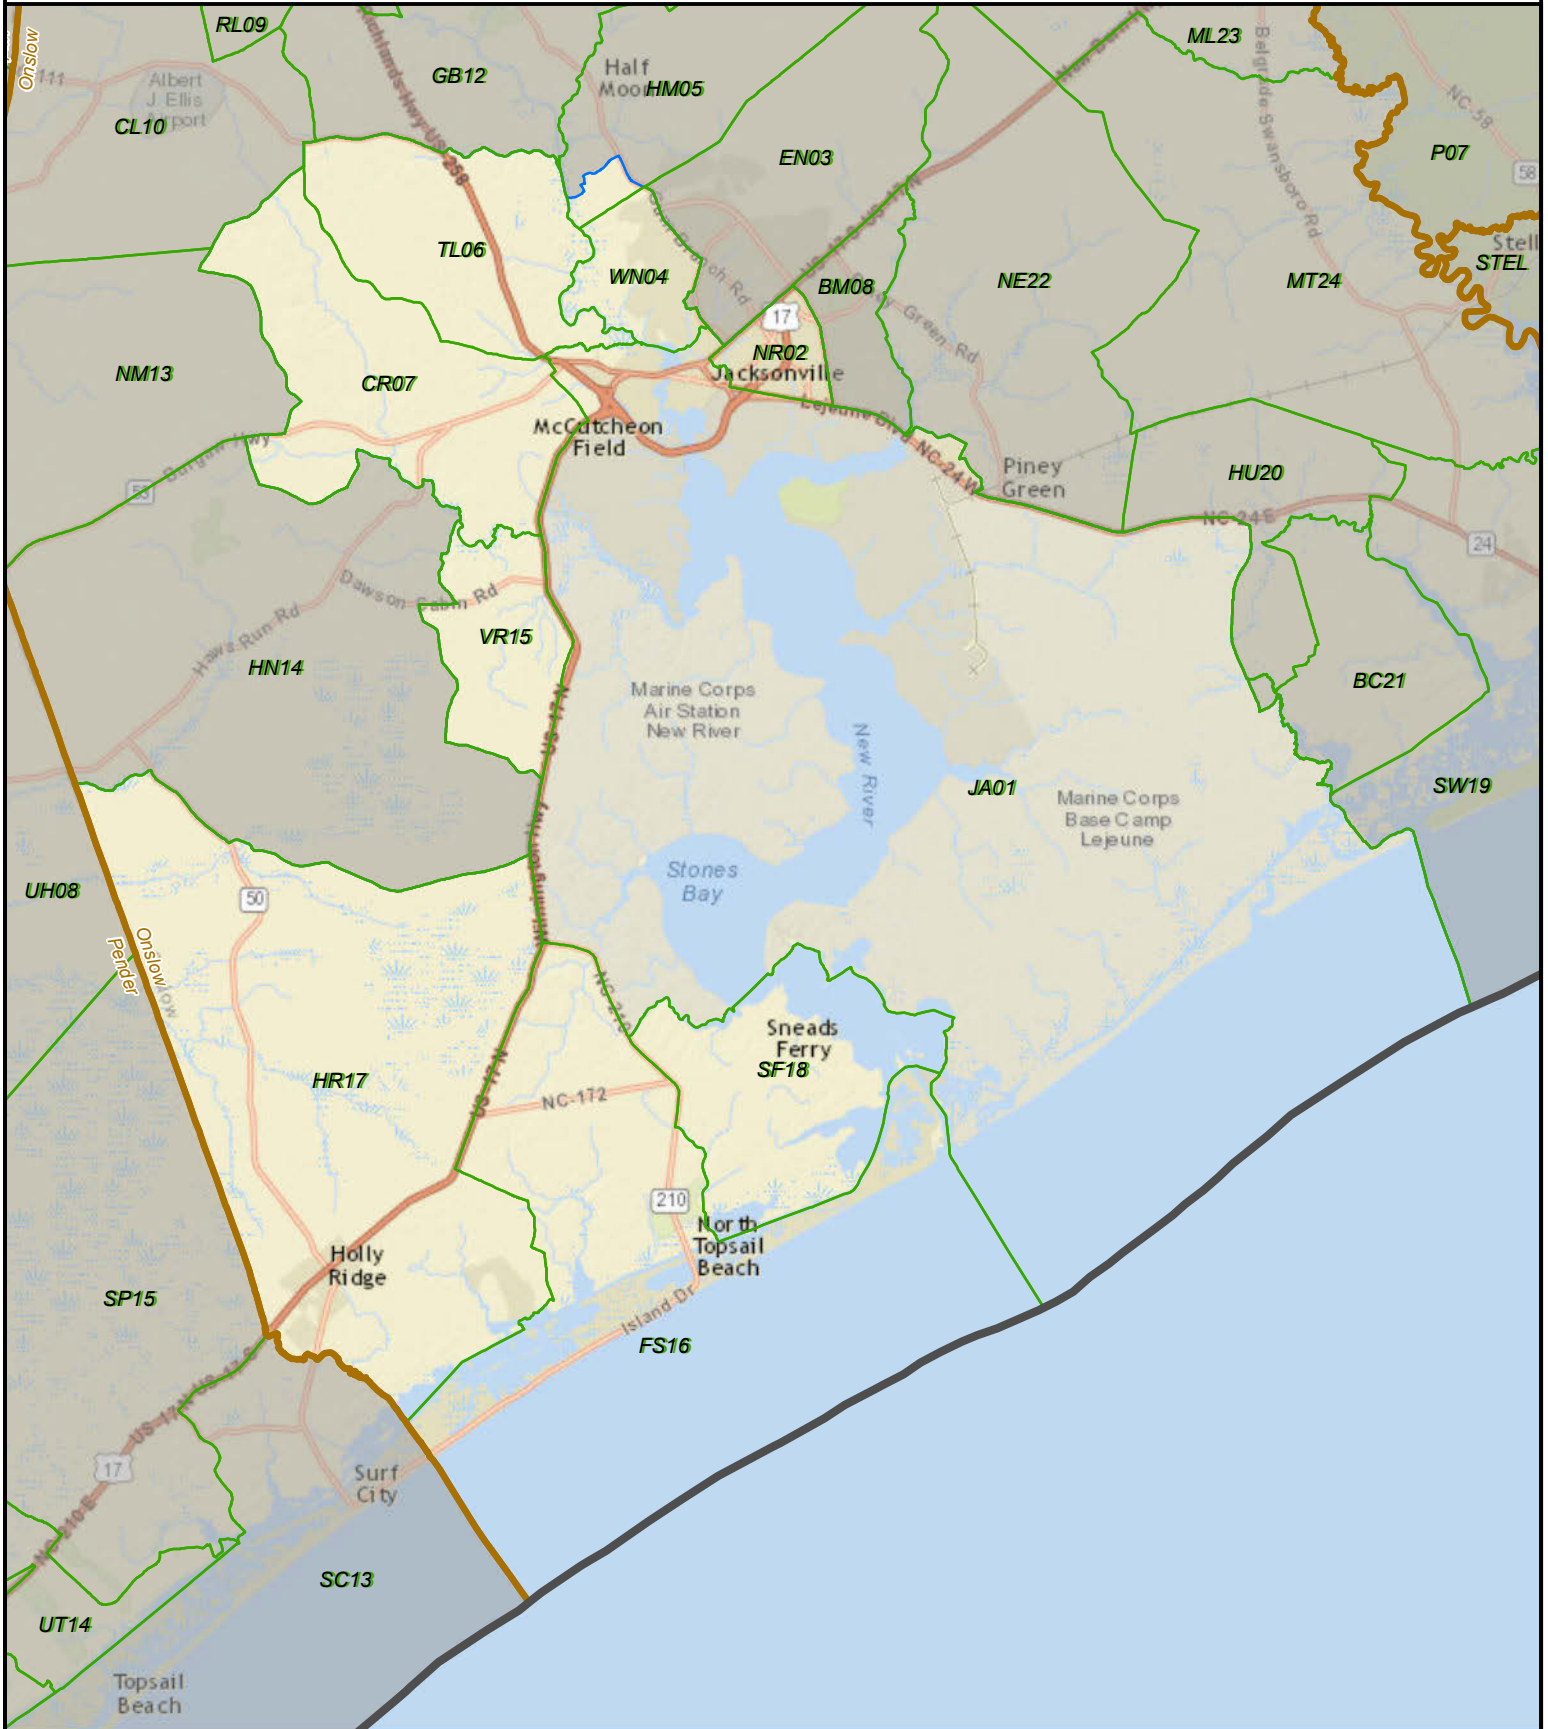

# North Carolina State House District 15

State County VTD District

Created by the NC General Assembly, 03/23/2015.

Plan Source: Lewis Dollar Dockham 4.

Base Map Source: ESRI and contributors.

[http://help.arcgis.com/en/communitymaps/pdf/WorldStreetsMap\\_Contributors.pdf](http://help.arcgis.com/en/communitymaps/pdf/WorldStreetsMap_Contributors.pdf)