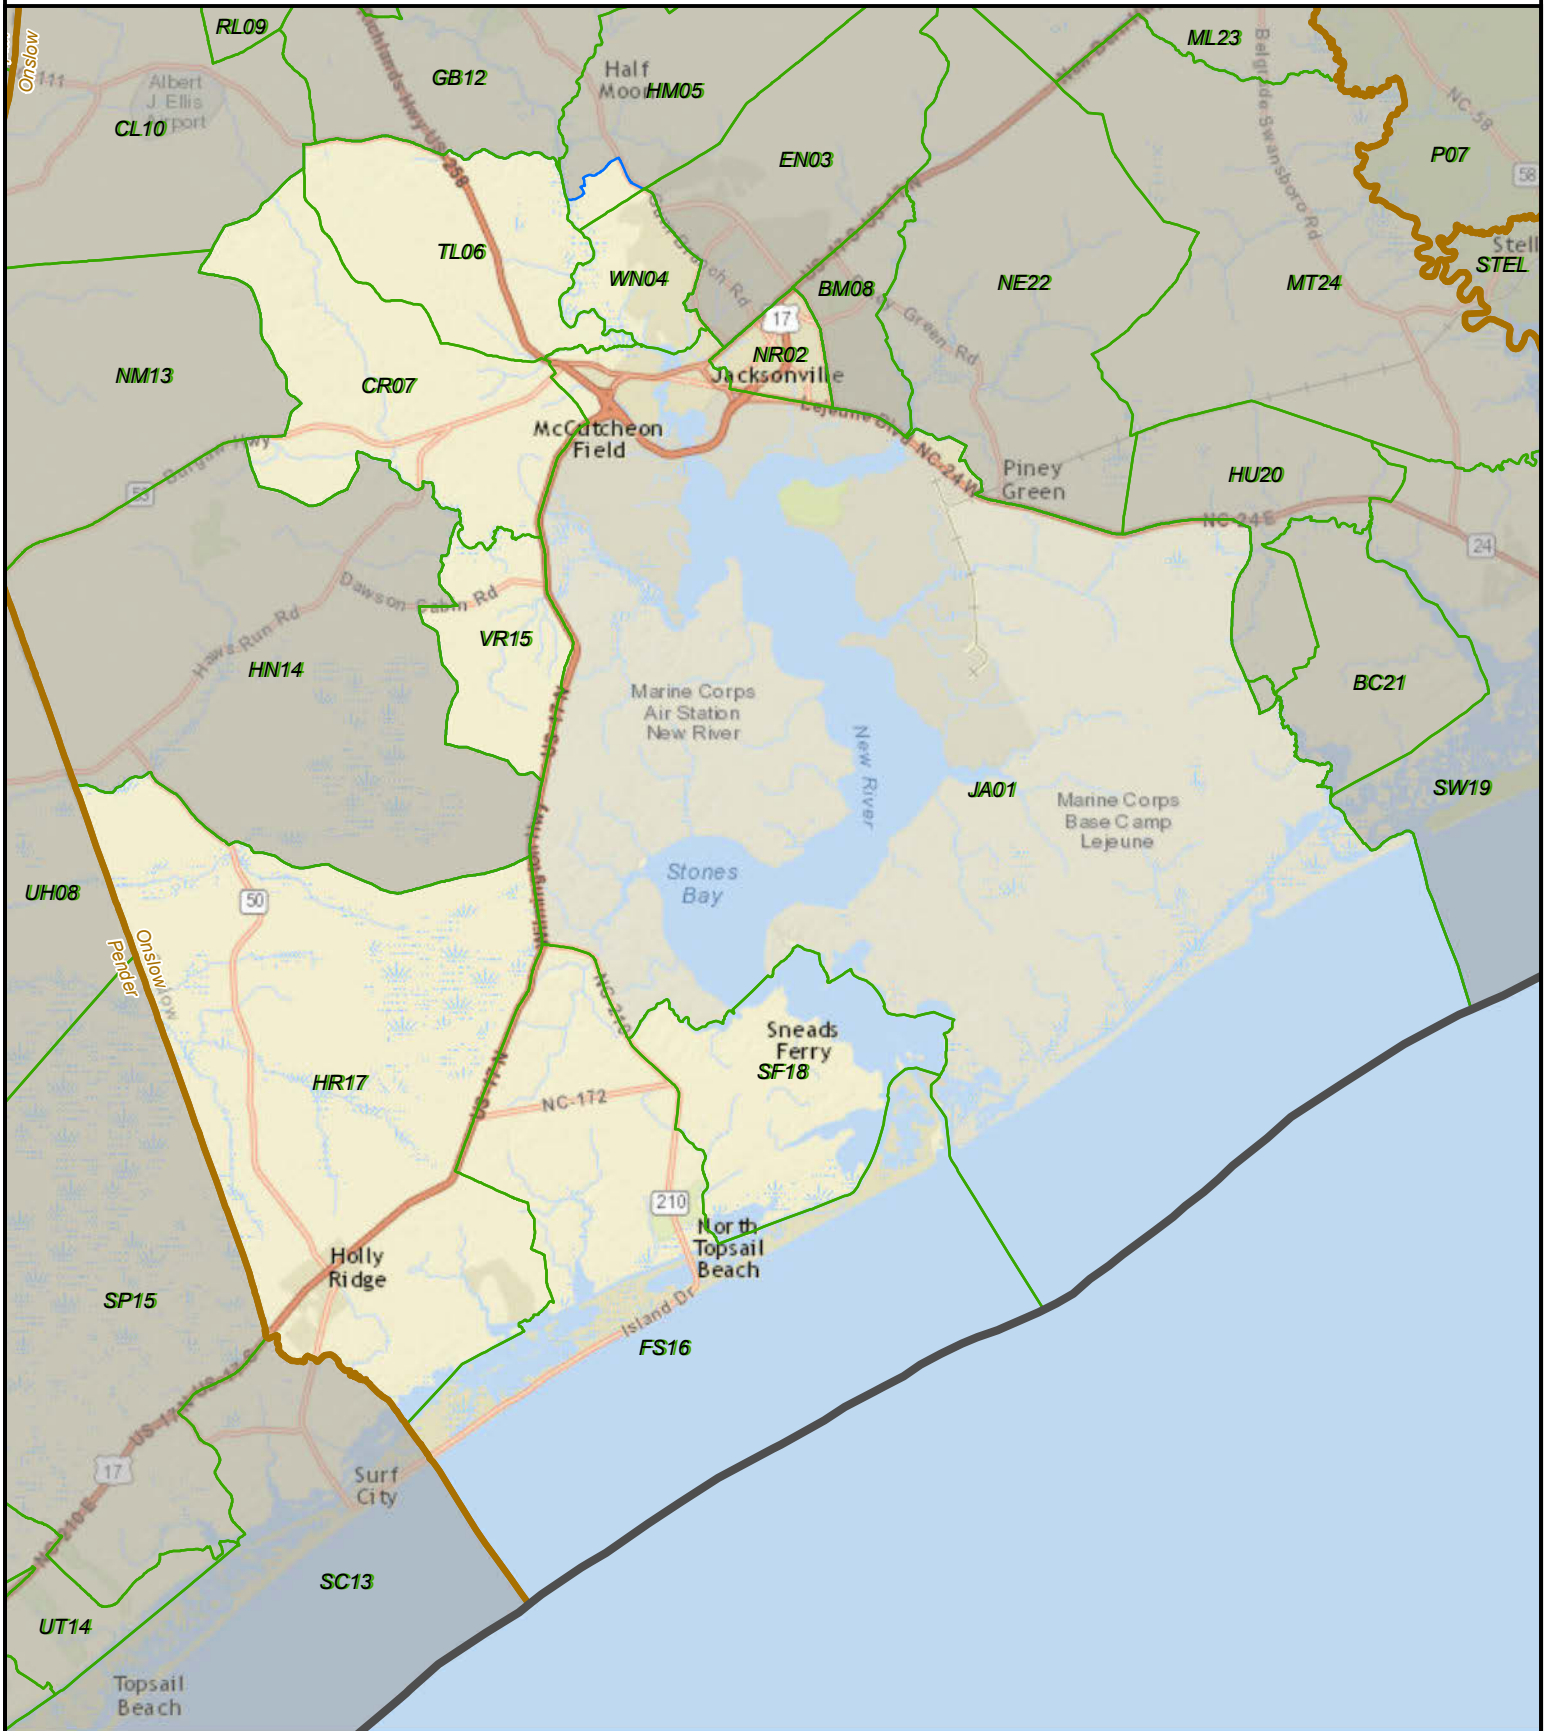

# North Carolina State House District 15

  State  
   County  
   VTD  
   District

Created by the NC General Assembly, 03/23/2015.

Plan Source: Lewis Dollar Dockham 4.

Base Map Source: ESRI and contributors.