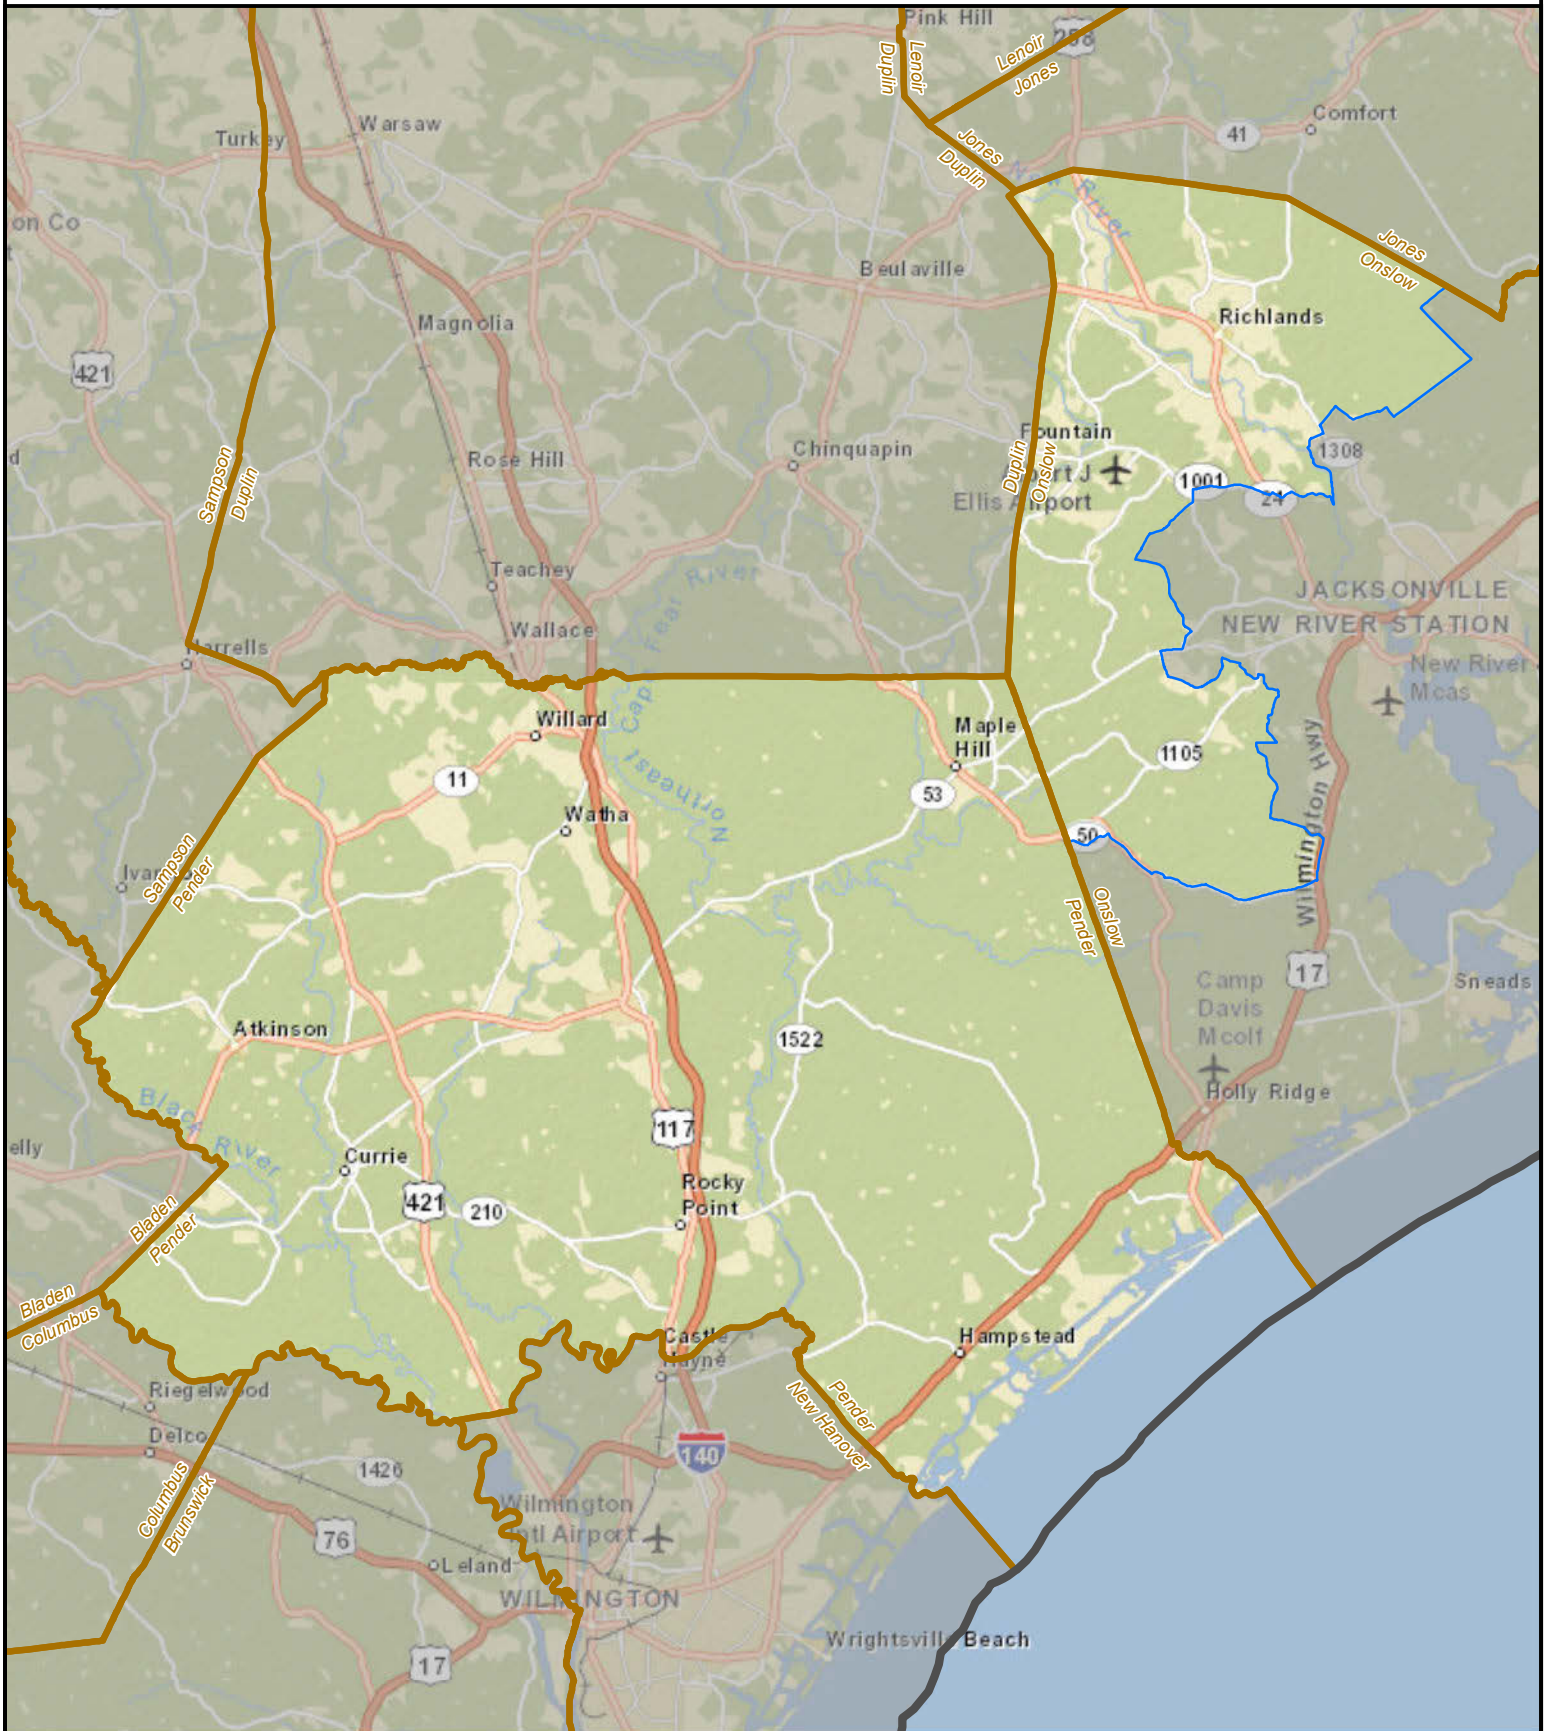

North Carolina State House District 16

State County District

Created by the NC General Assembly, 03/23/2015.

Plan Source: Lewis Dollar Dockham 4.

Base Map Source: ESRI and contributors.

http://help.arcgis.com/en/communitymaps/pdf/WorldStreetsMap_Contributors.pdf