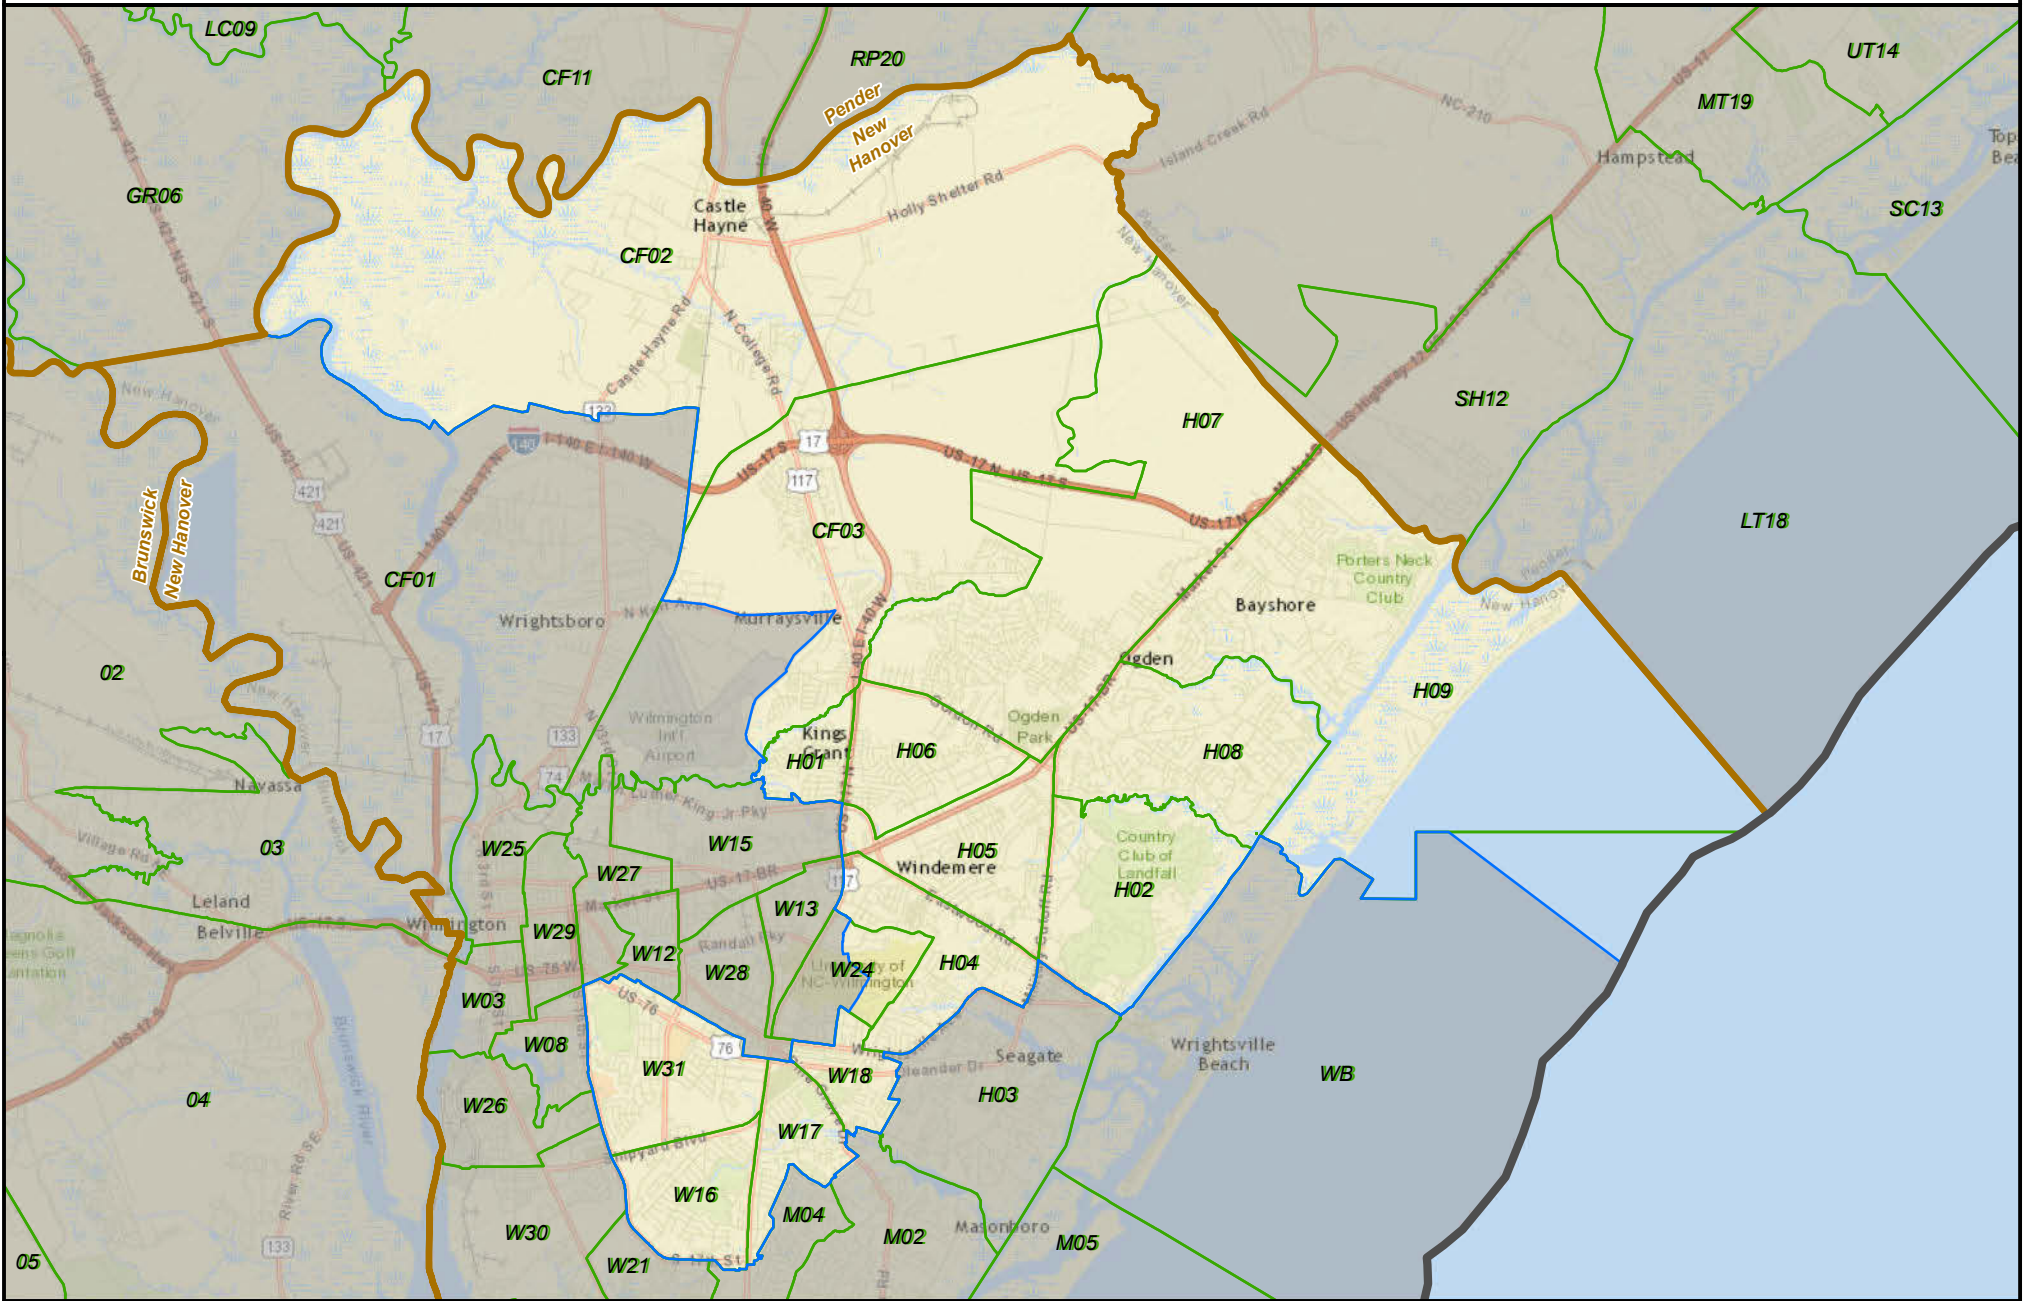

North Carolina State House District 20

 State
 County
 VTD
 District