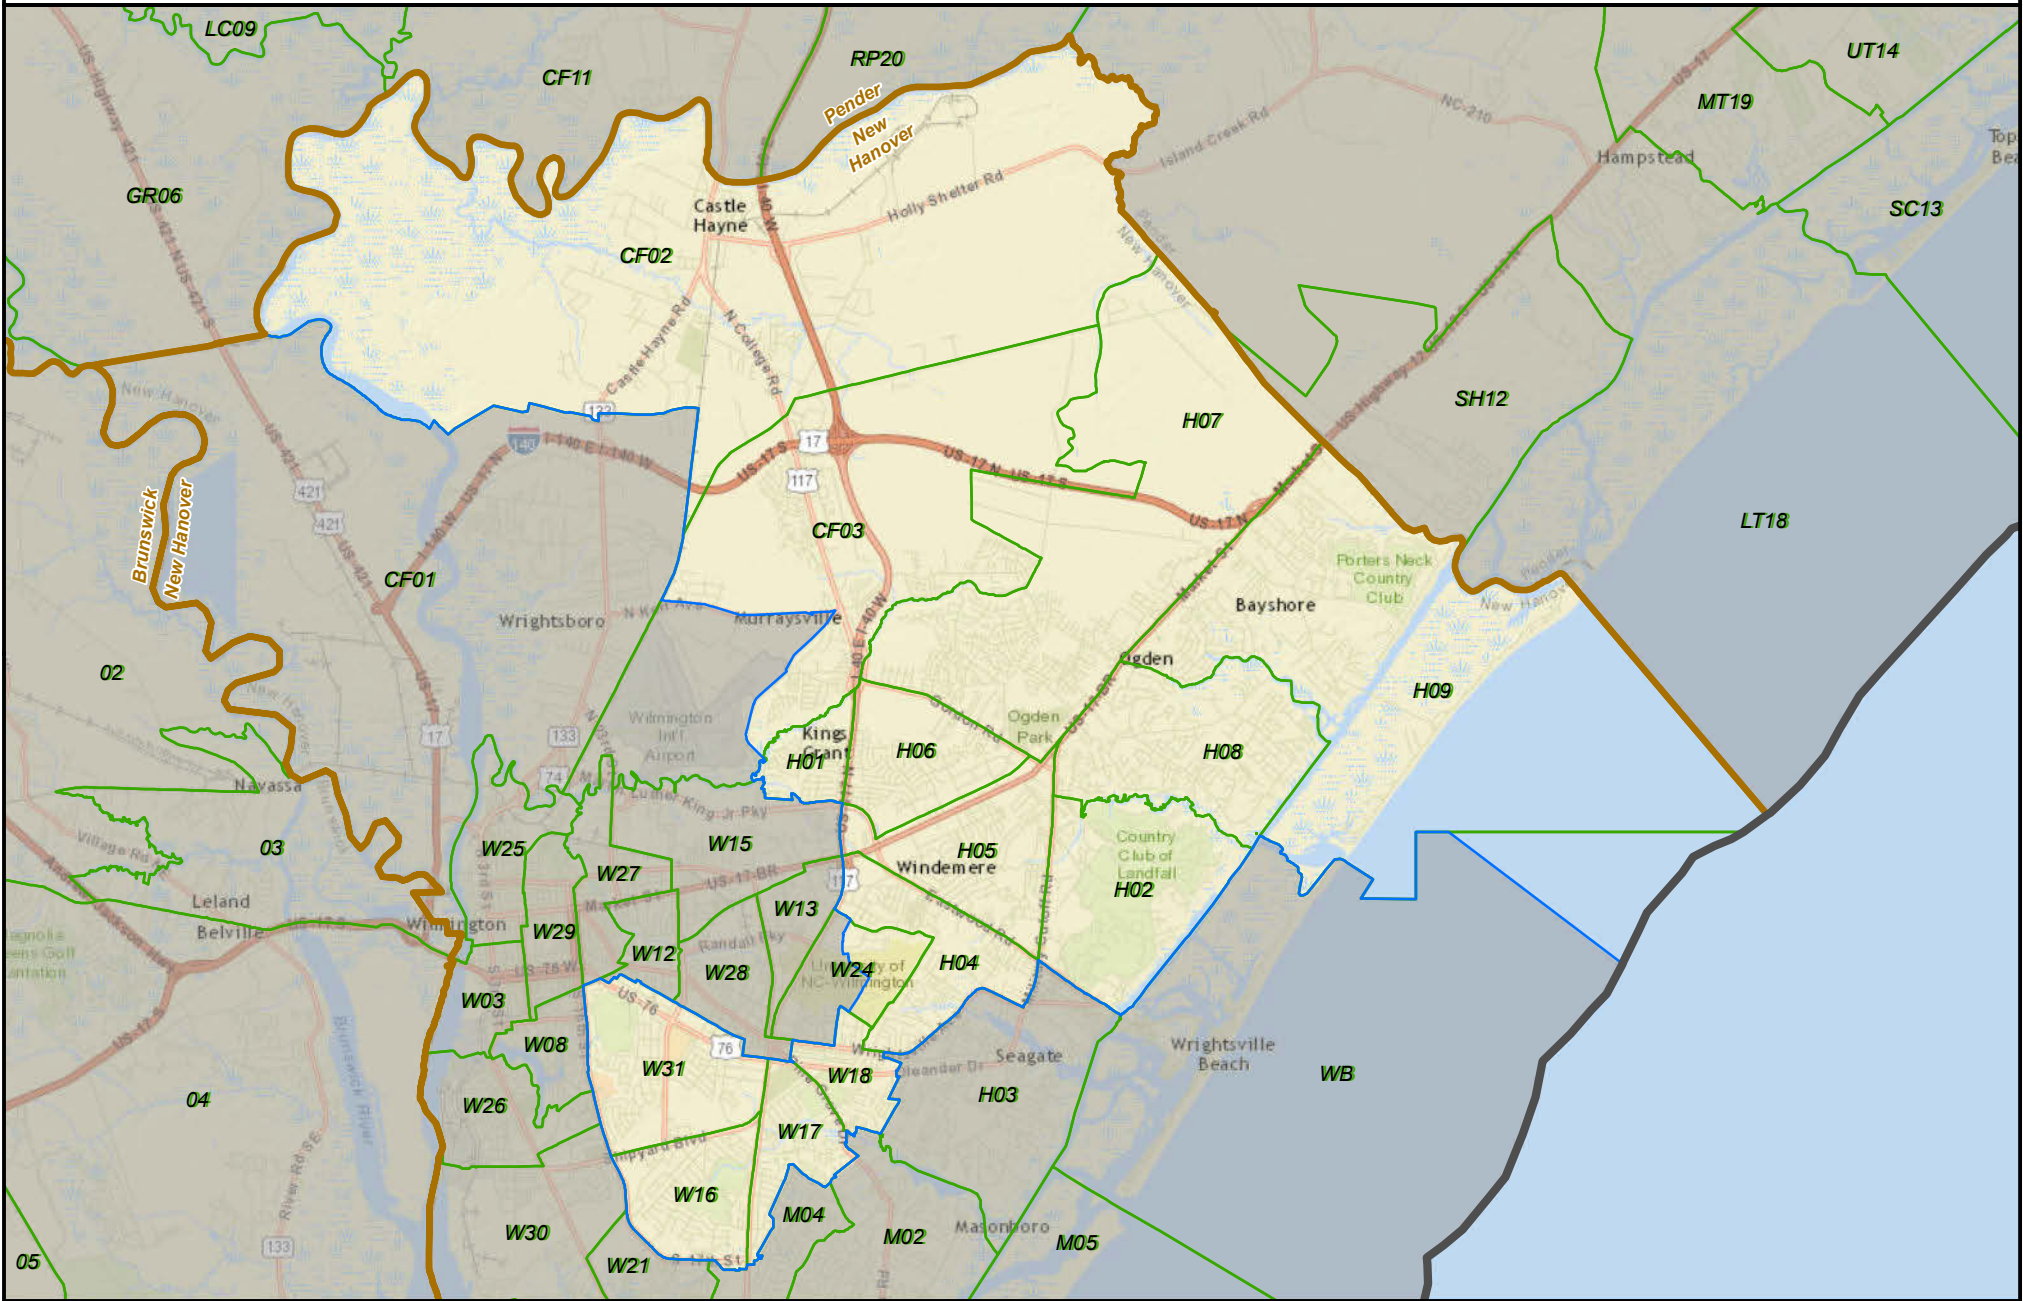

# North Carolina State House District 20

State County VTD District