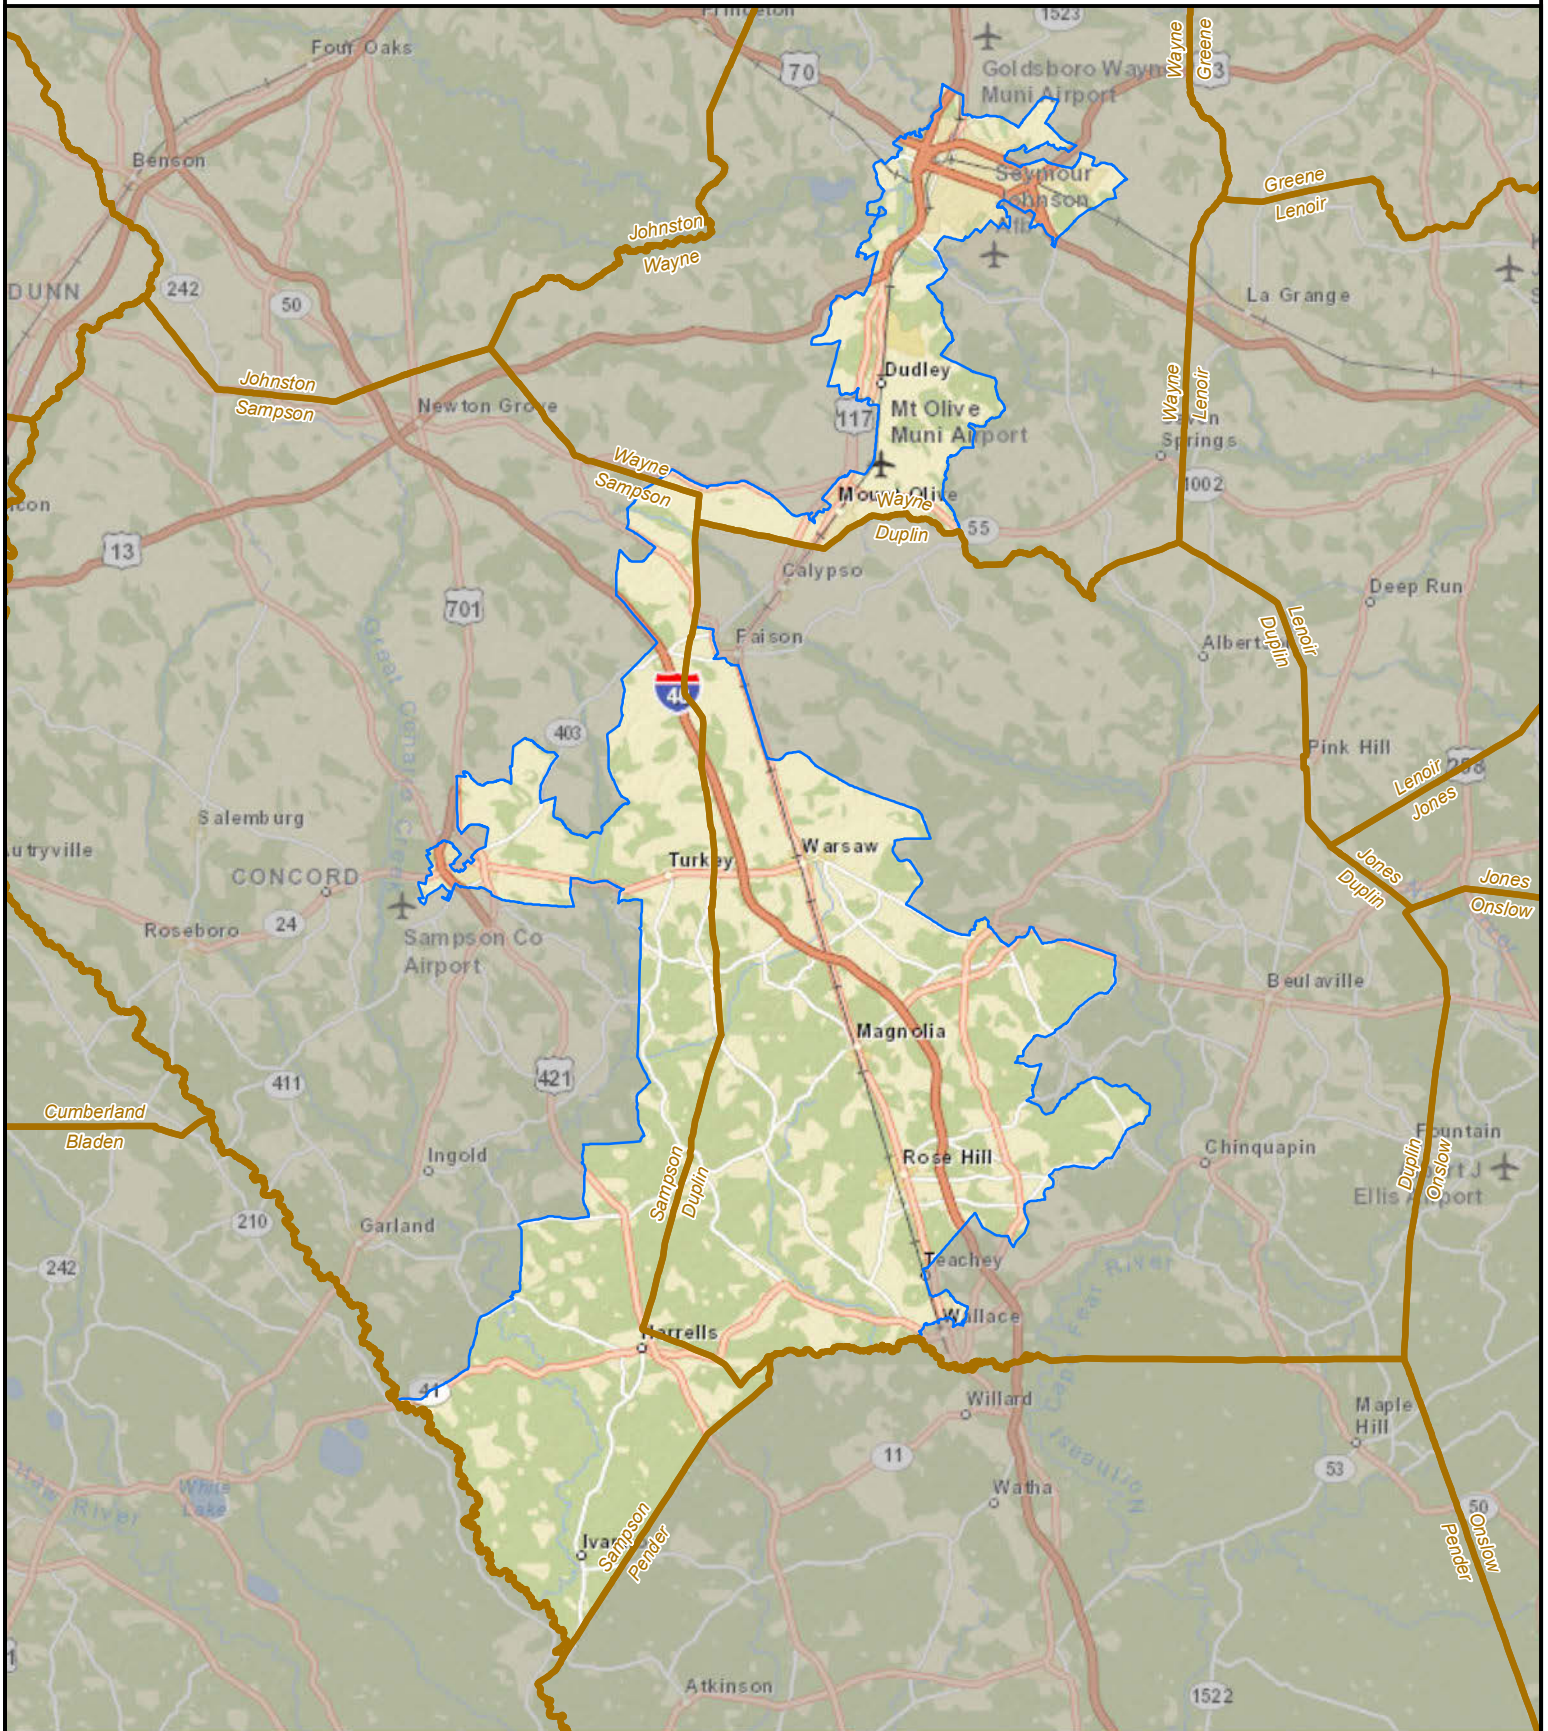

North Carolina State House District 21

State County District

Created by the NC General Assembly, 03/23/2015.

Plan Source: Lewis Dollar Dockham 4.

Base Map Source: ESRI and contributors.

http://help.arcgis.com/en/communitymaps/pdf/WorldStreetsMap_Contributors.pdf