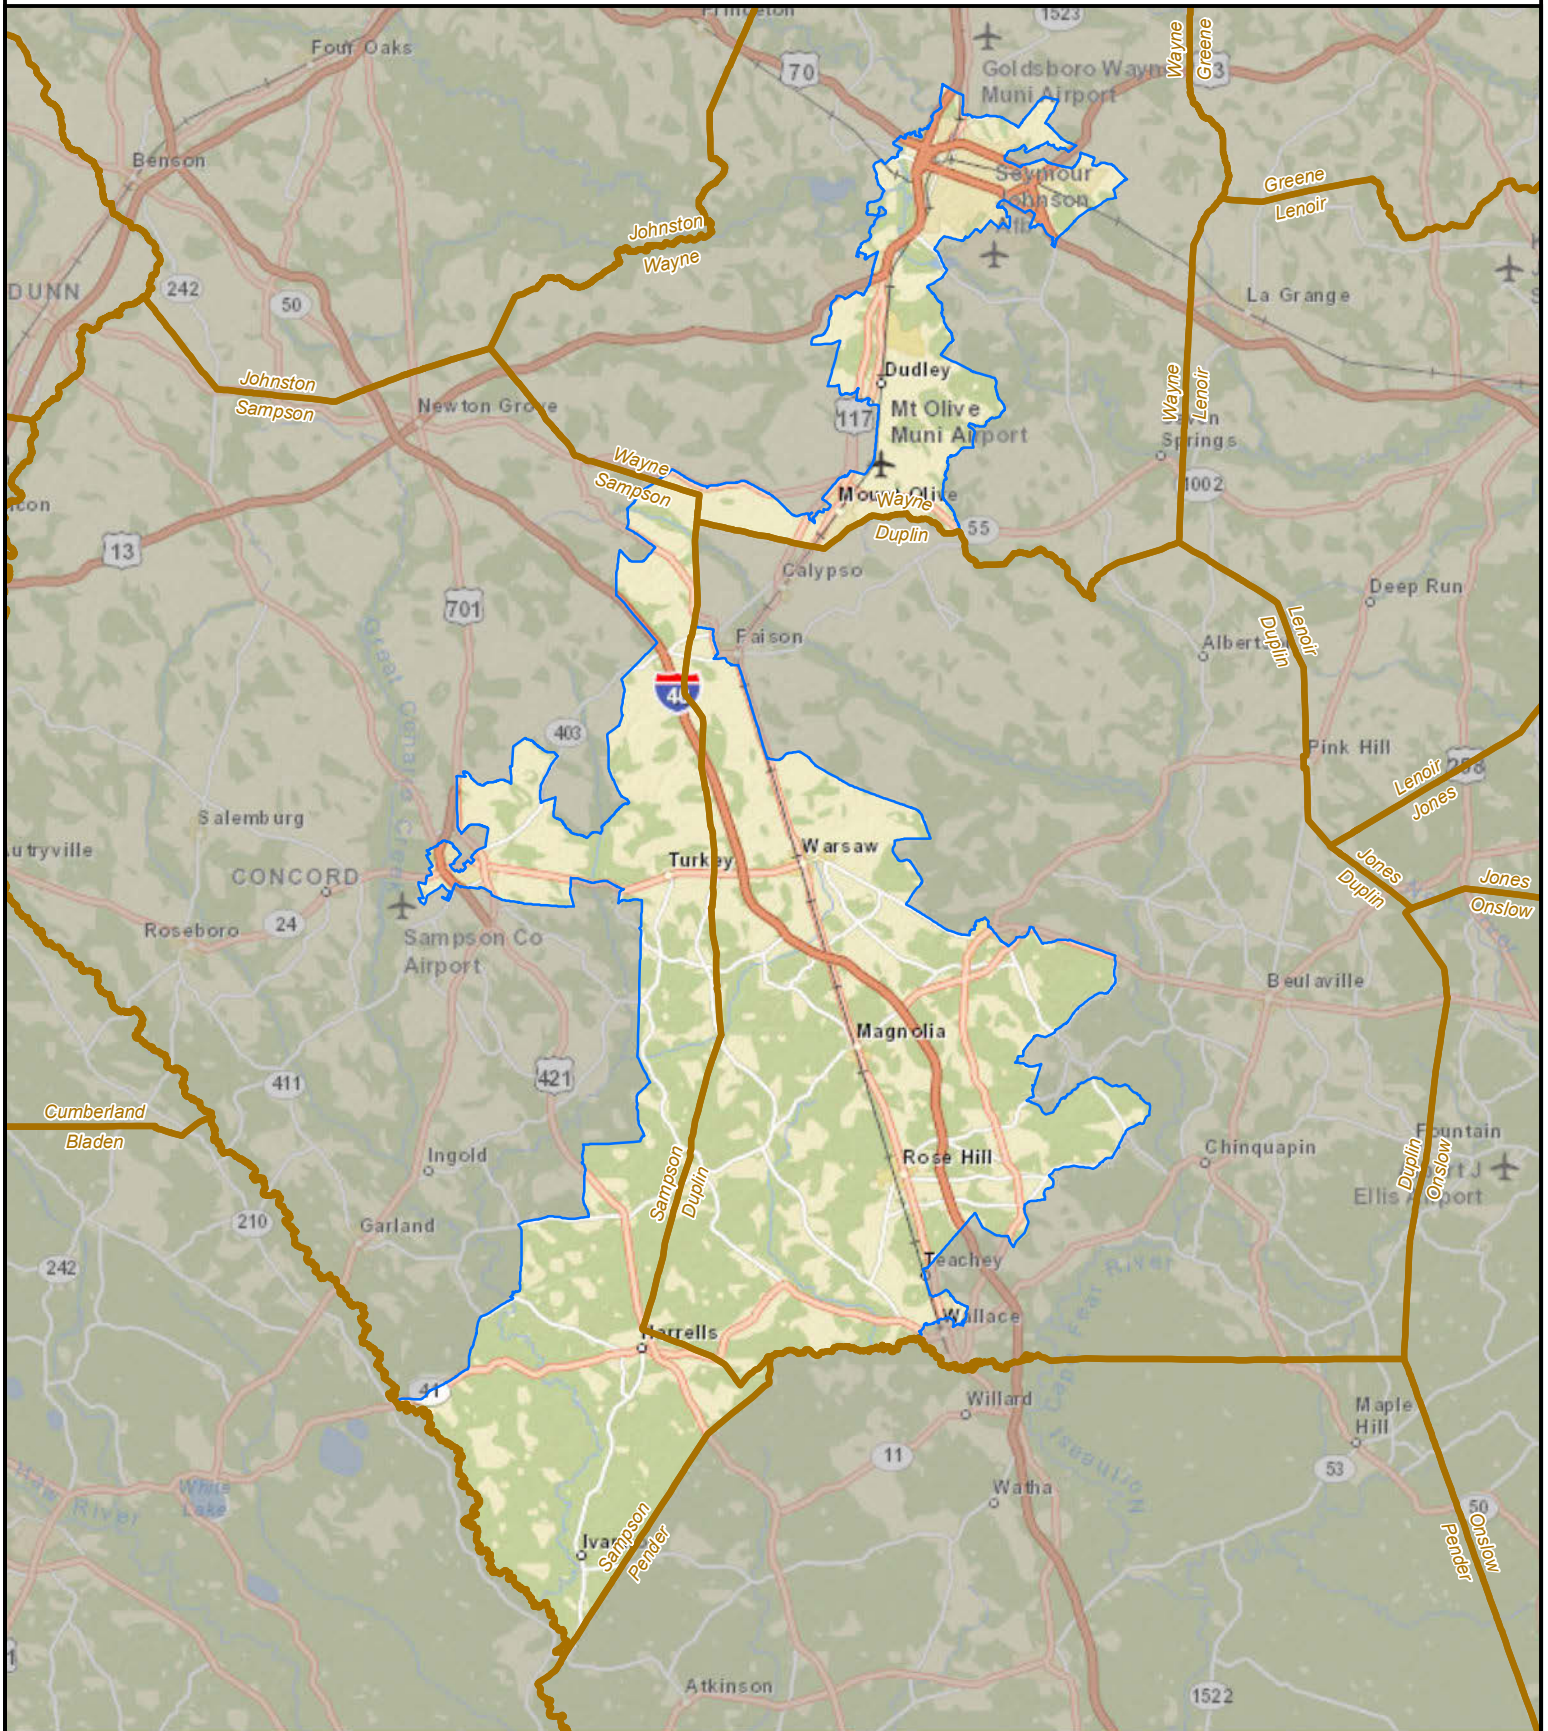

# North Carolina State House District 21

State County District

Created by the NC General Assembly, 03/23/2015.

Plan Source: Lewis Dollar Dockham 4.

Base Map Source: ESRI and contributors.

[http://help.arcgis.com/en/communitymaps/pdf/WorldStreetsMap\\_Contributors.pdf](http://help.arcgis.com/en/communitymaps/pdf/WorldStreetsMap_Contributors.pdf)