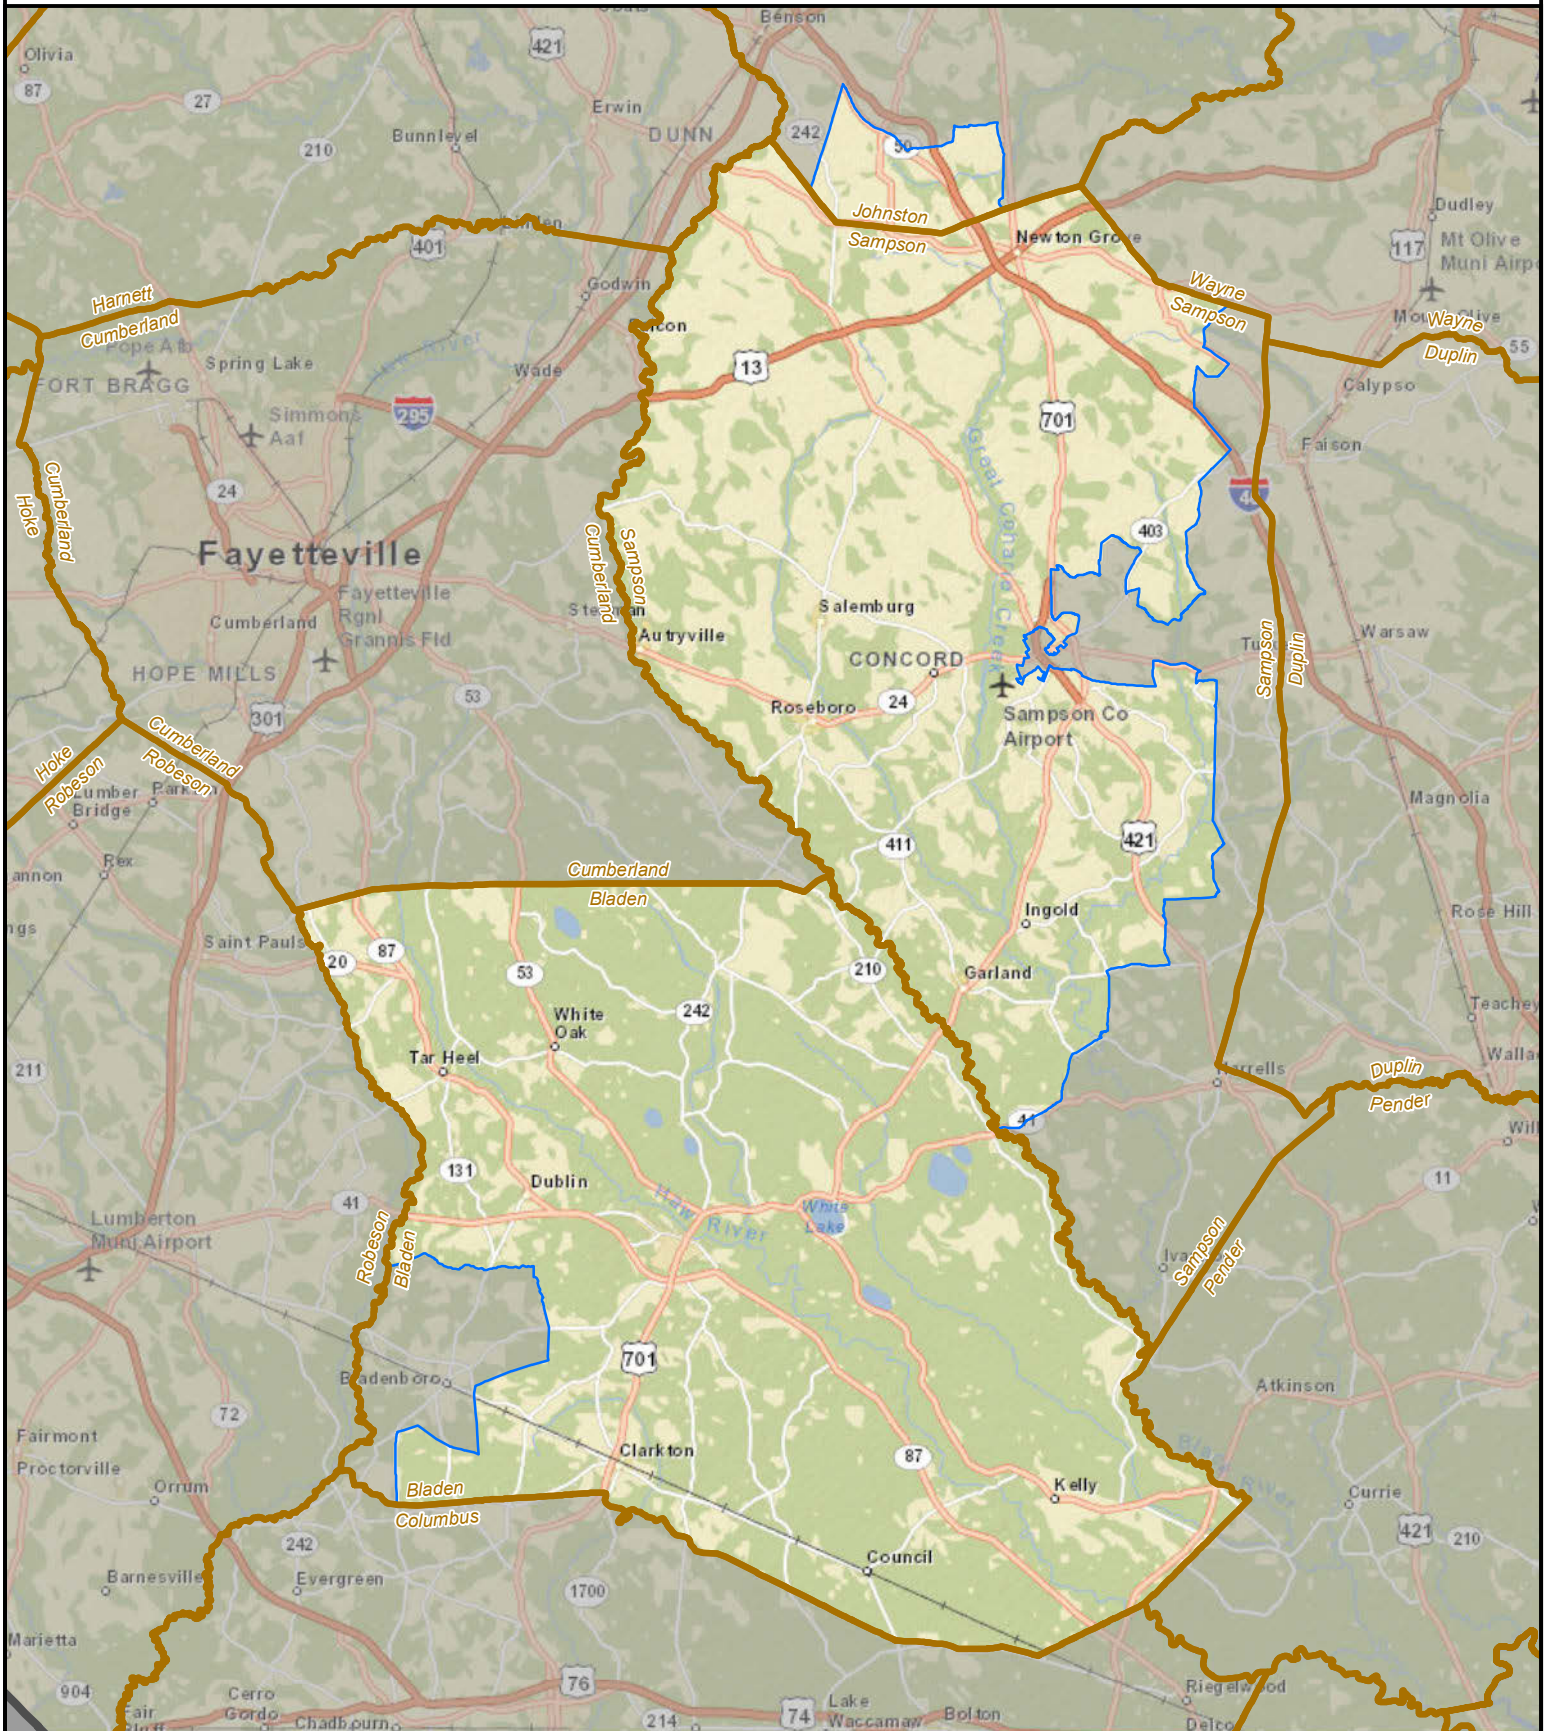

North Carolina State House District 22

State County District

Created by the NC General Assembly, 03/23/2015.

Plan Source: Lewis Dollar Dockham 4.

Base Map Source: ESRI and contributors.

http://help.arcgis.com/en/communitymaps/pdf/WorldStreetsMap_Contributors.pdf