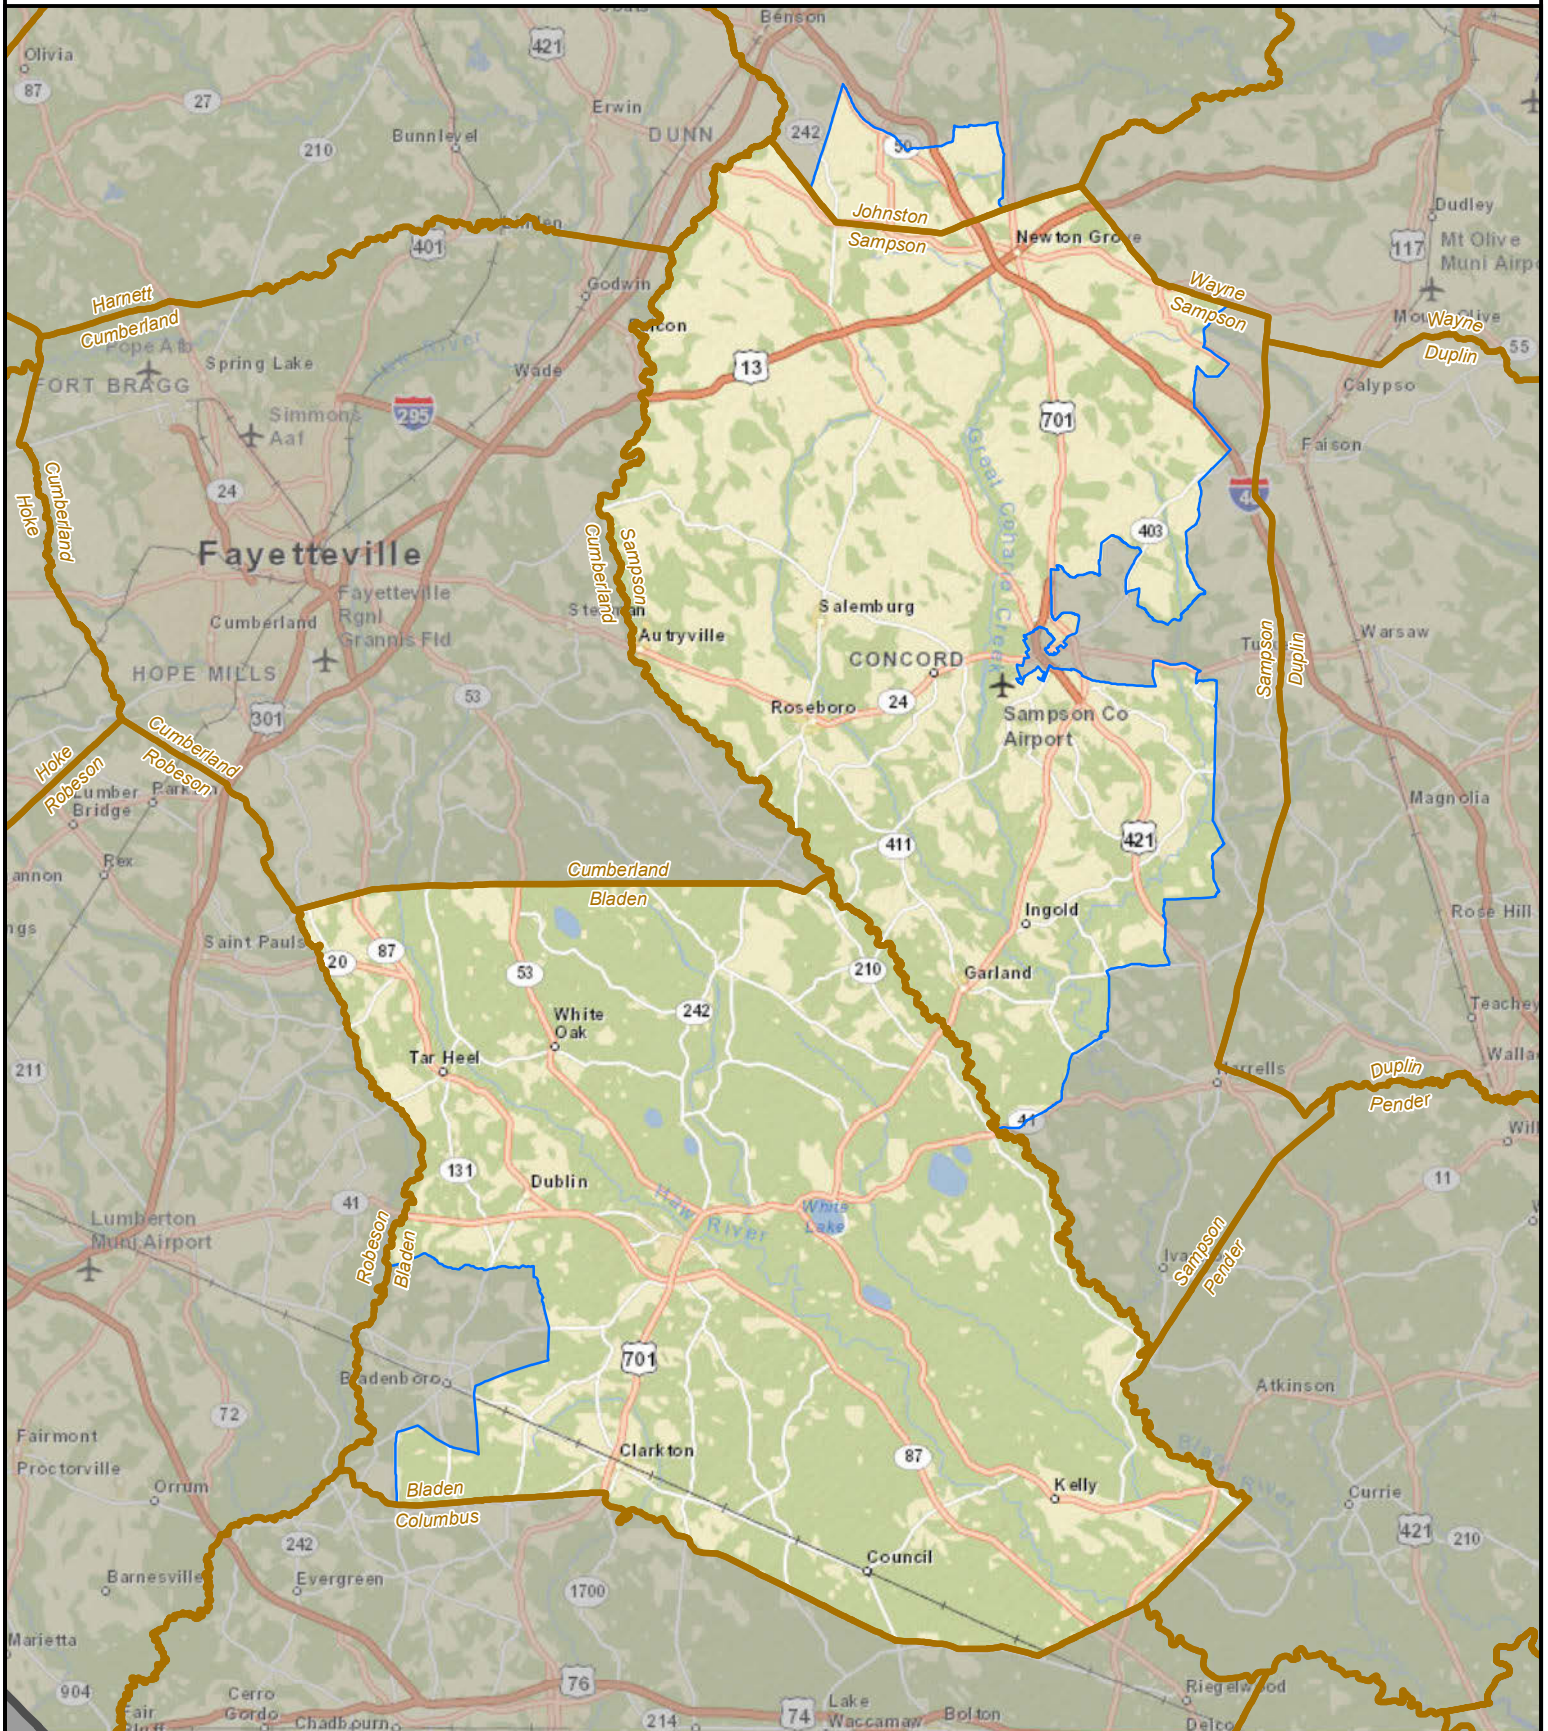

North Carolina State House District 22

State County District

Created by the NC General Assembly, 03/23/2015.

Plan Source: Lewis Dollar Dockham 4.

Base Map Source: ESRI and contributors.

http://help.arcgis.com/en/communitymaps/pdf/WorldStreetsMap_Contributors.pdf