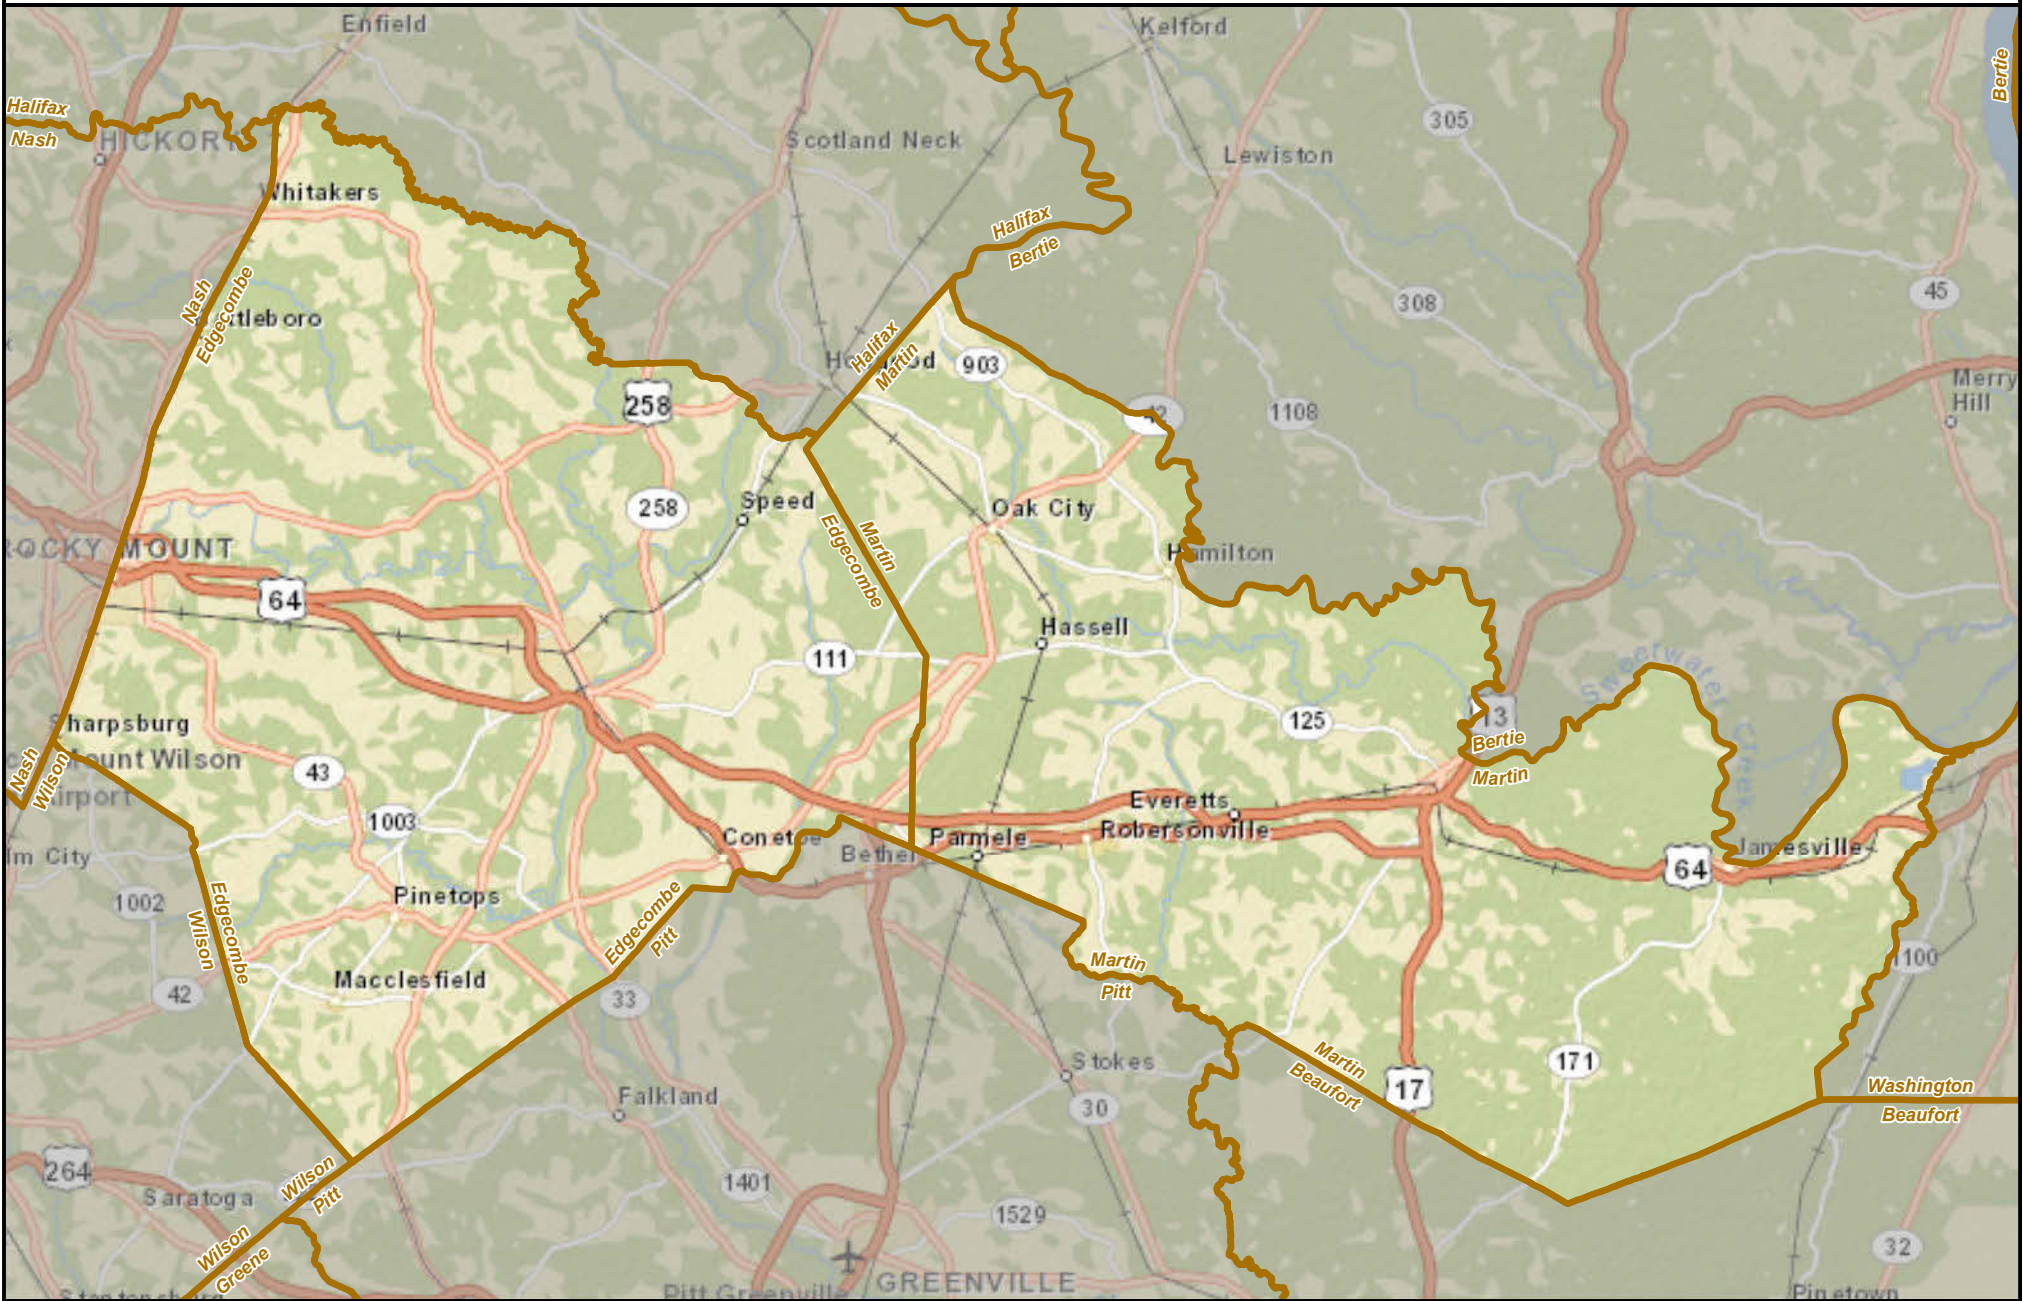

North Carolina State House District 23

State County District