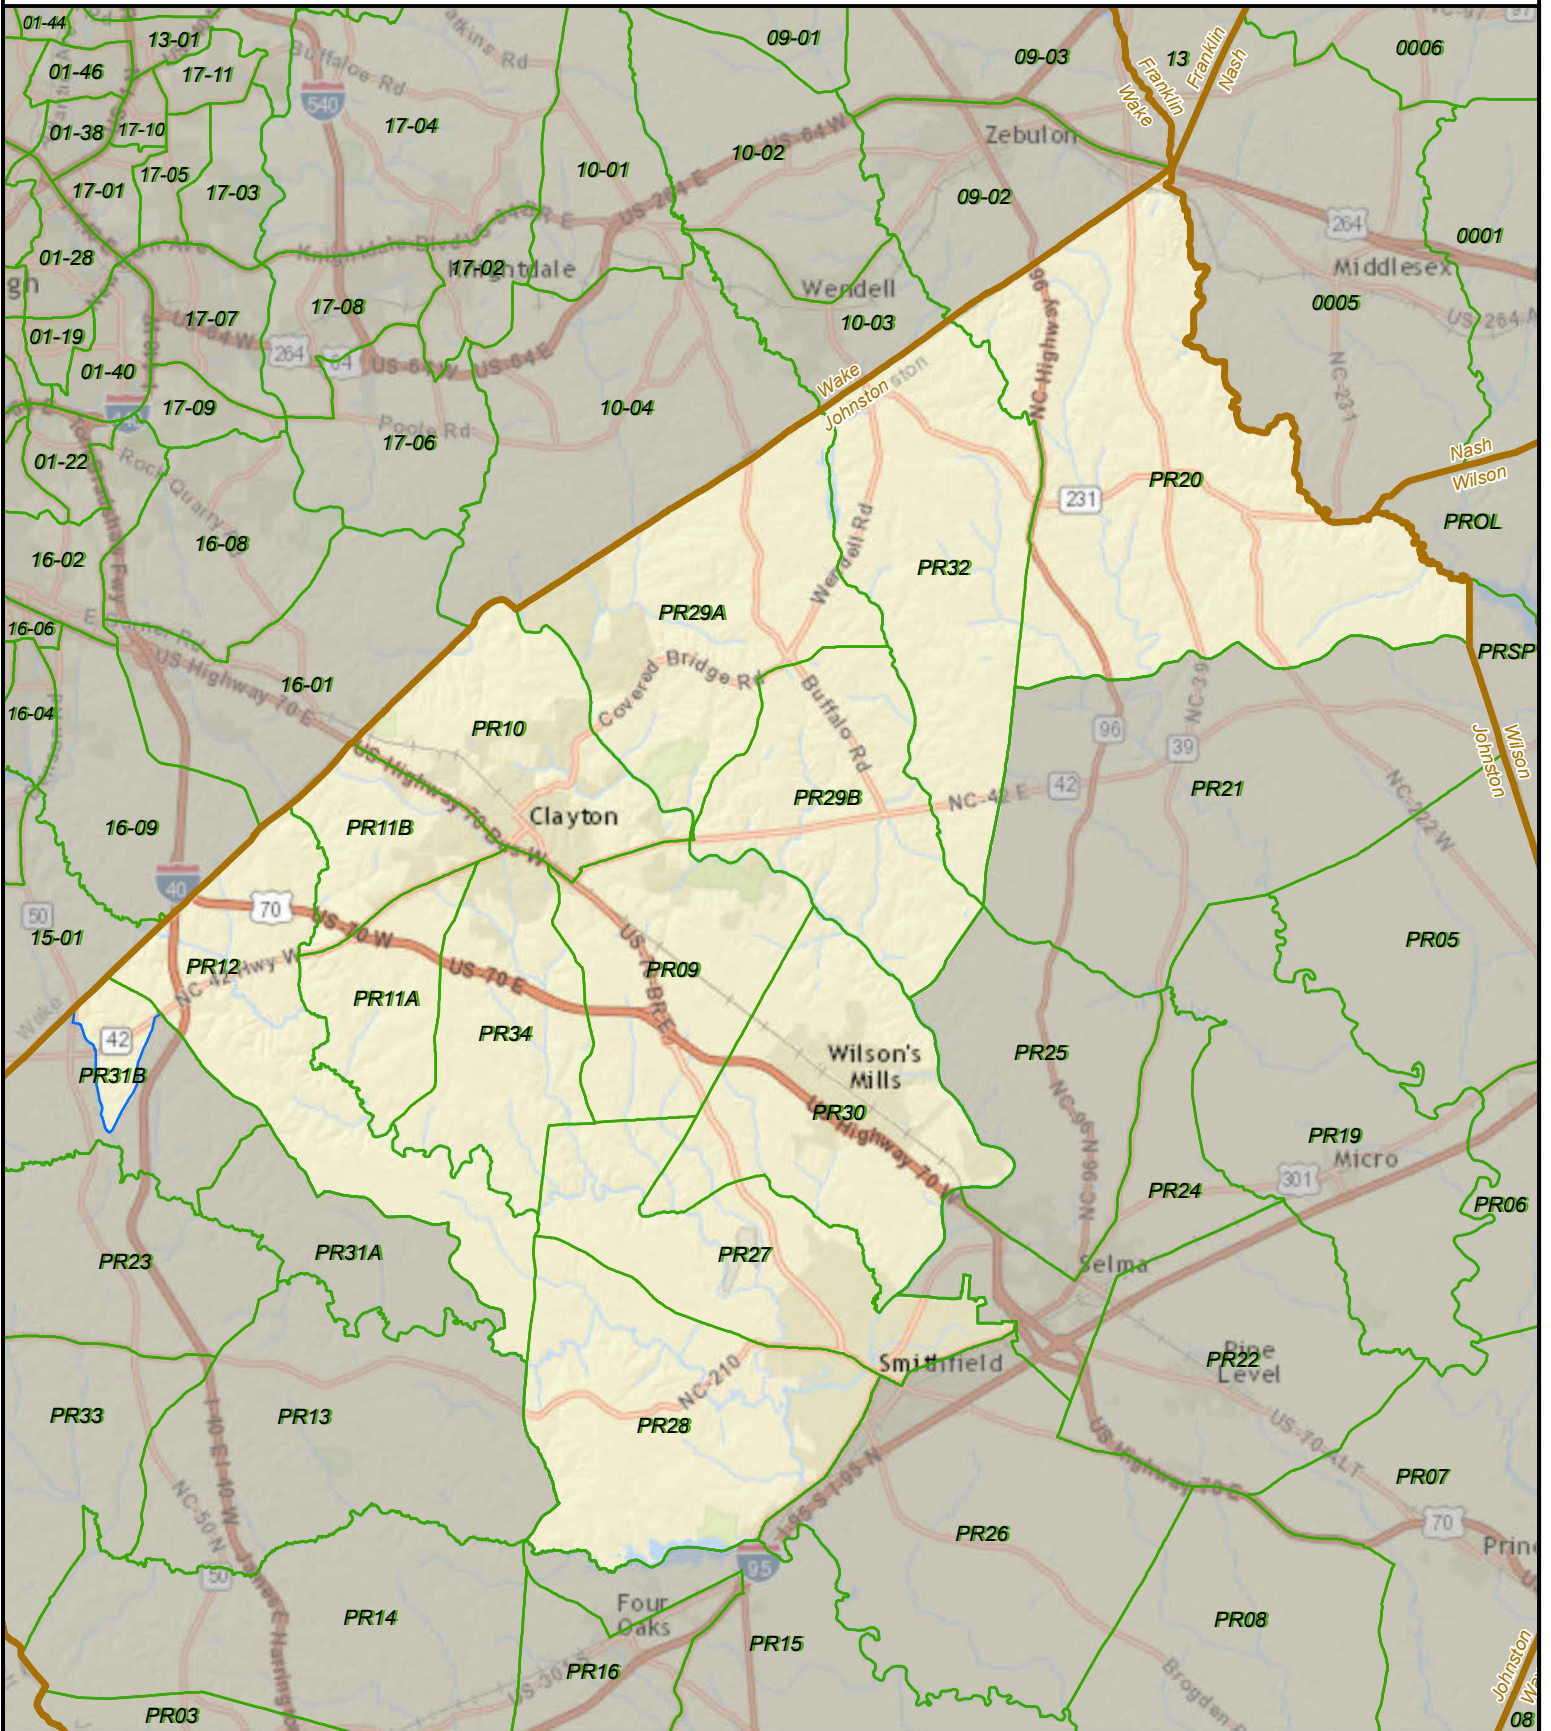

North Carolina State House District 26

State County VTD District

Created by the NC General Assembly, 03/23/2015.

Plan Source: Lewis Dollar Dockham 4.

Base Map Source: ESRI and contributors.