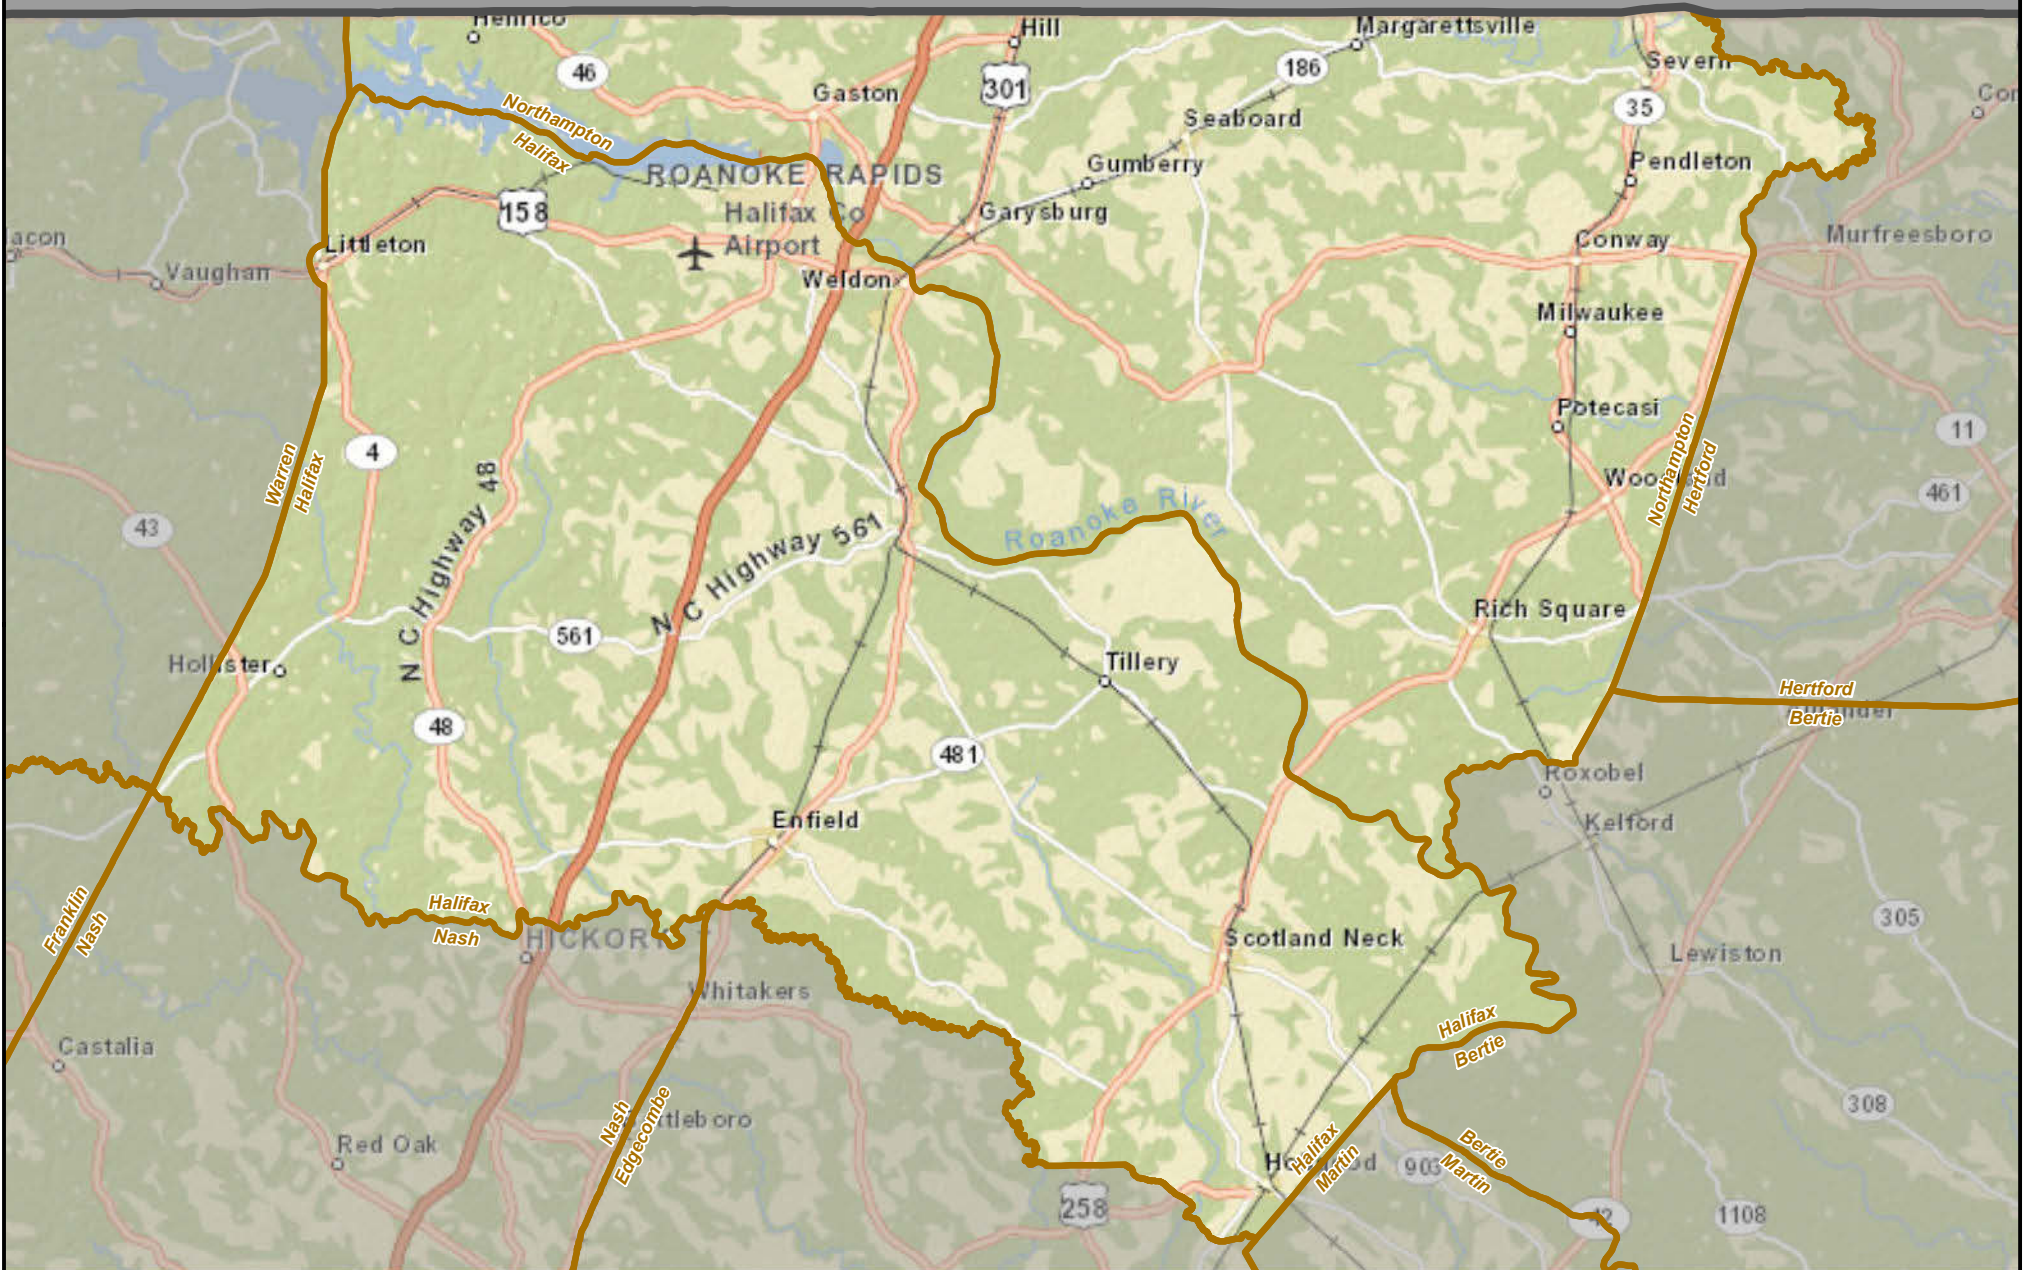

North Carolina State House District 27

State County District