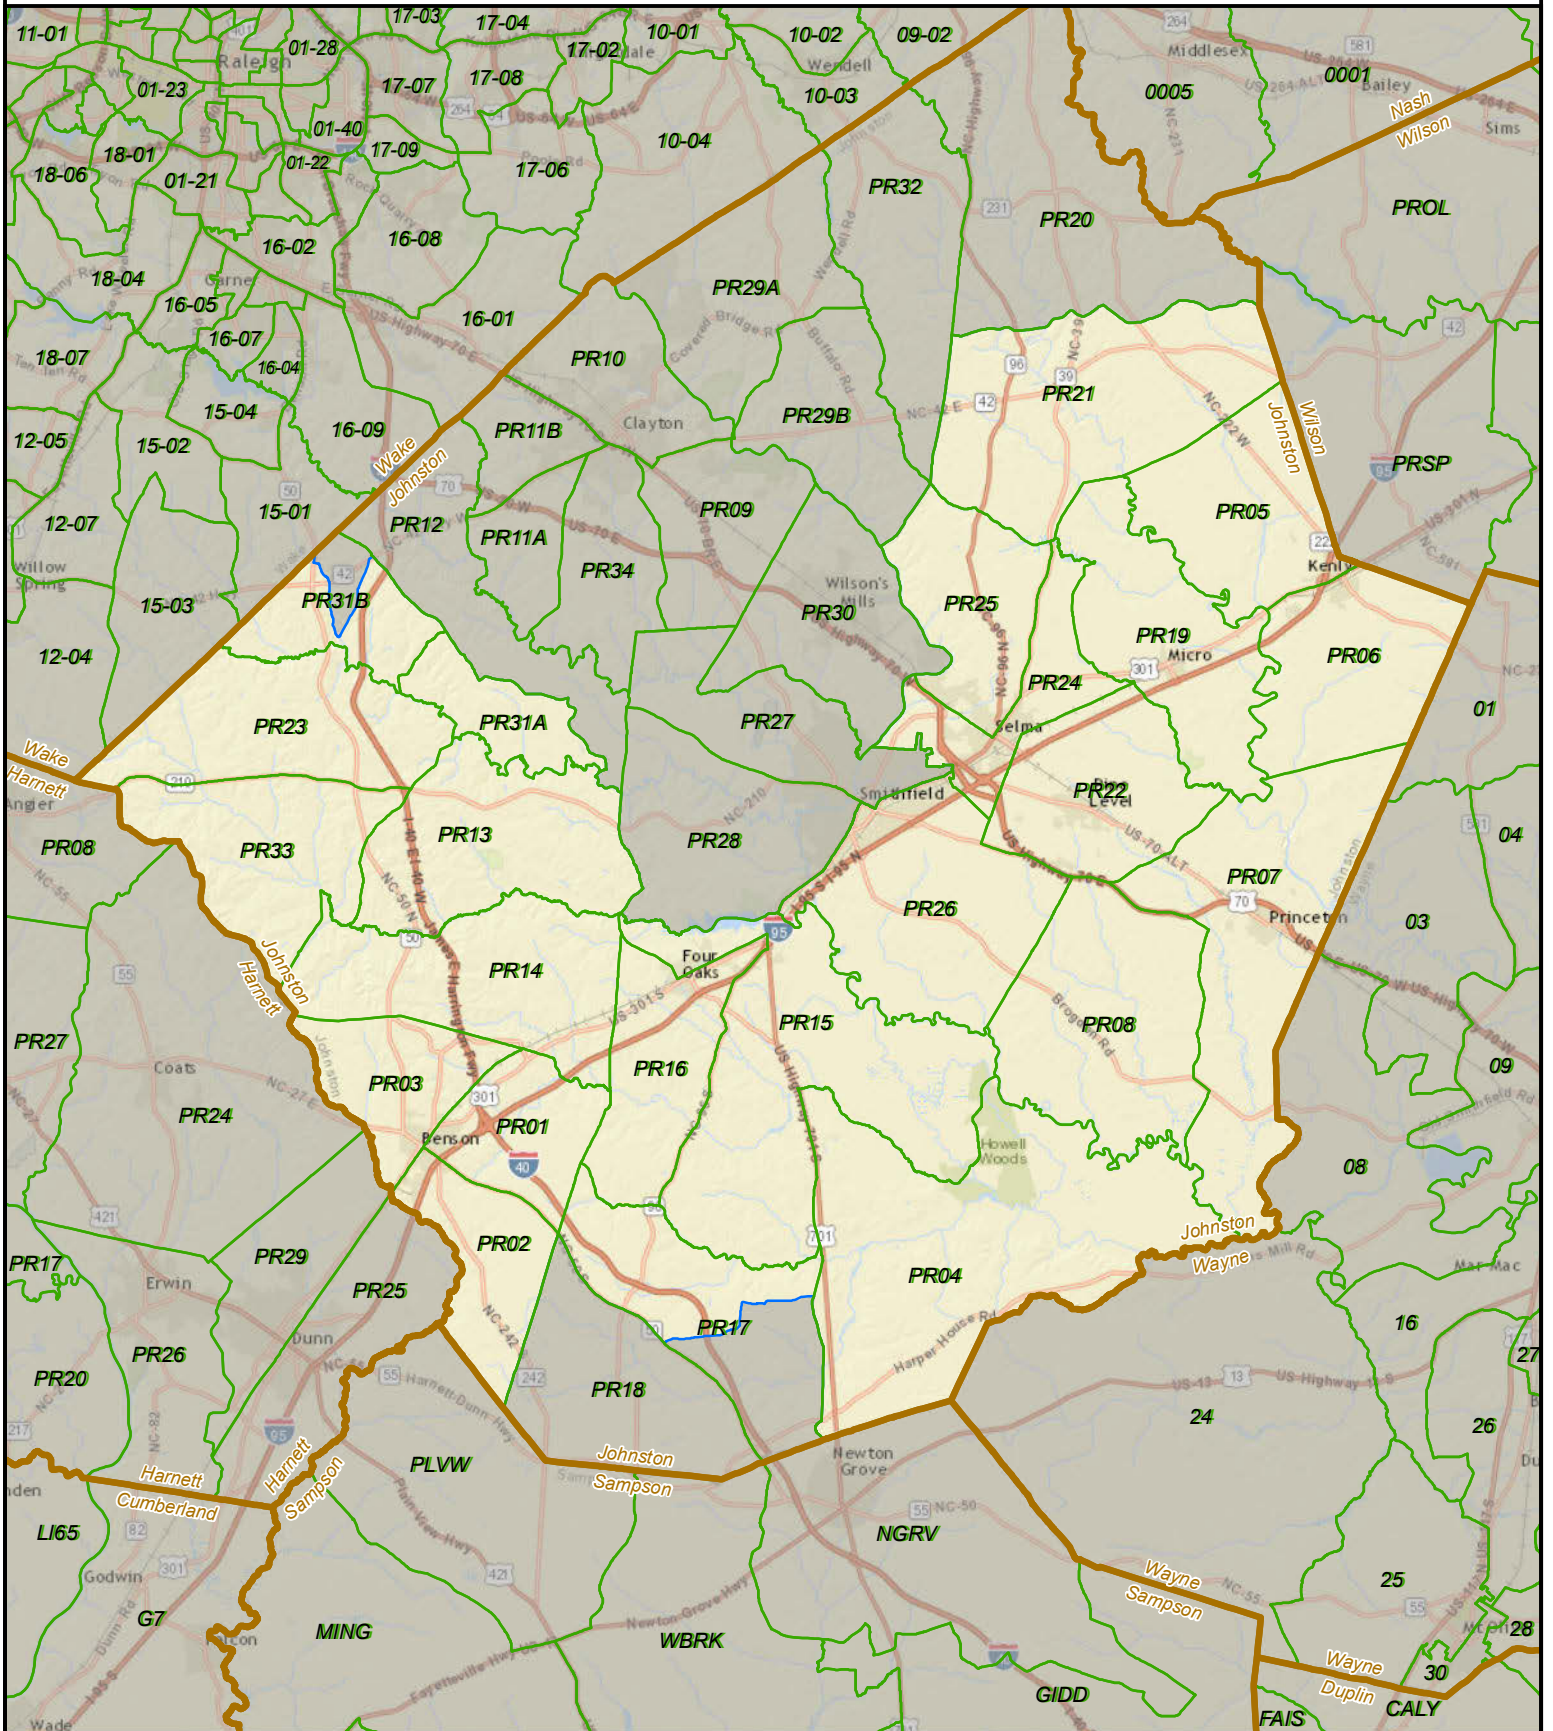

# North Carolina State House District 28

State
  County
  VTD
  District

Created by the NC General Assembly, 03/23/2015.

Plan Source: Lewis Dollar Dockham 4.

Base Map Source: ESRI and contributors.

[http://help.arcgis.com/en/communitymaps/pdf/WorldStreetsMap\\_Contributors.pdf](http://help.arcgis.com/en/communitymaps/pdf/WorldStreetsMap_Contributors.pdf)