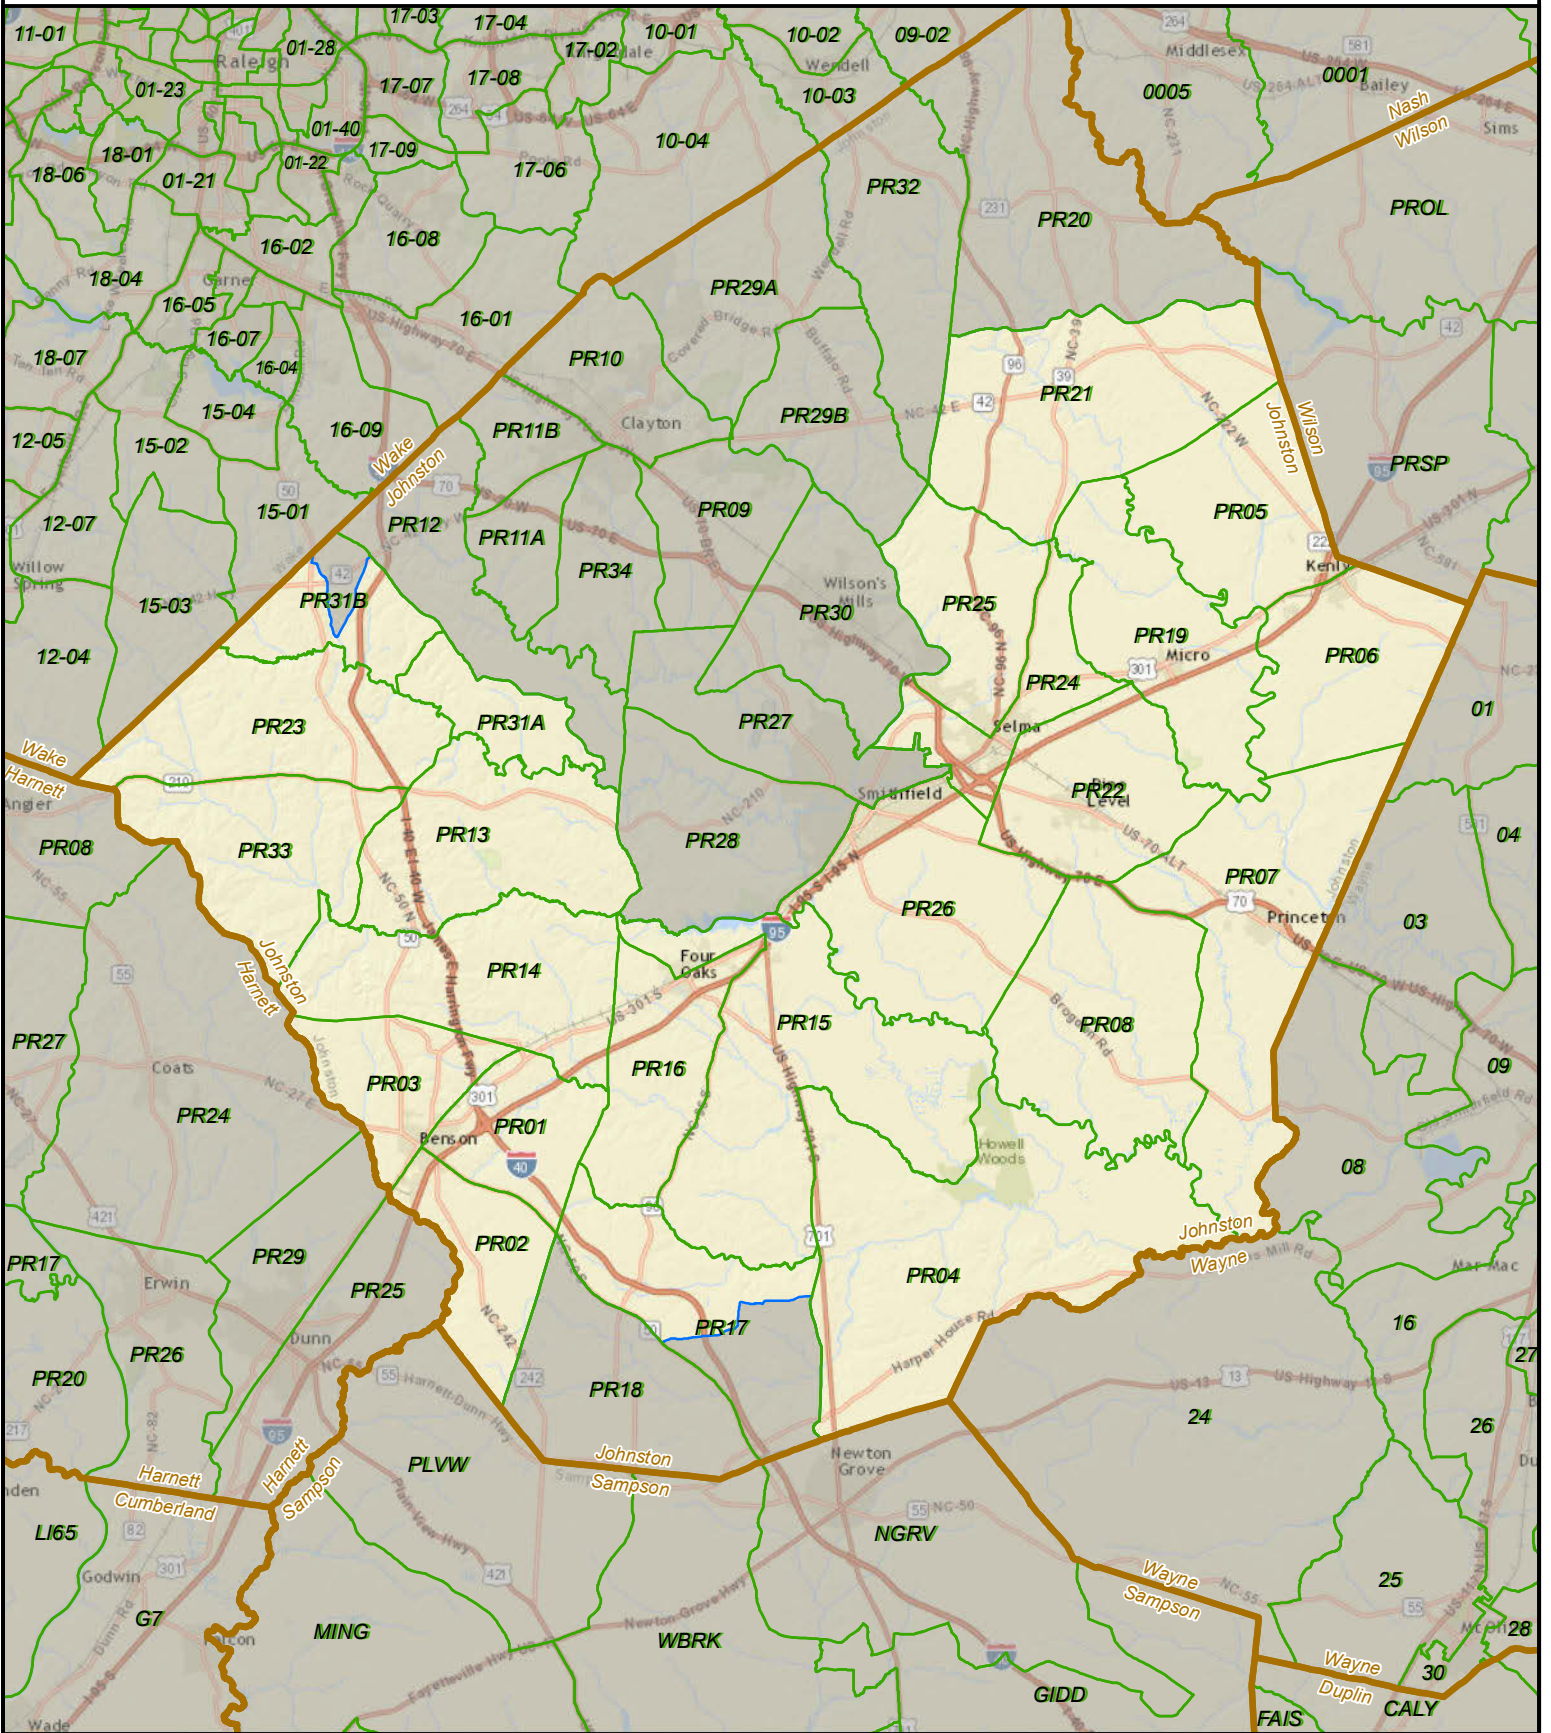

North Carolina State House District 28

- State
- County
- VTD
- District

Created by the NC General Assembly, 03/23/2015.

Plan Source: Lewis Dollar Dockham 4.

Base Map Source: ESRI and contributors.

http://help.arcgis.com/en/communitymaps/pdf/WorldStreetsMap_Contributors.pdf