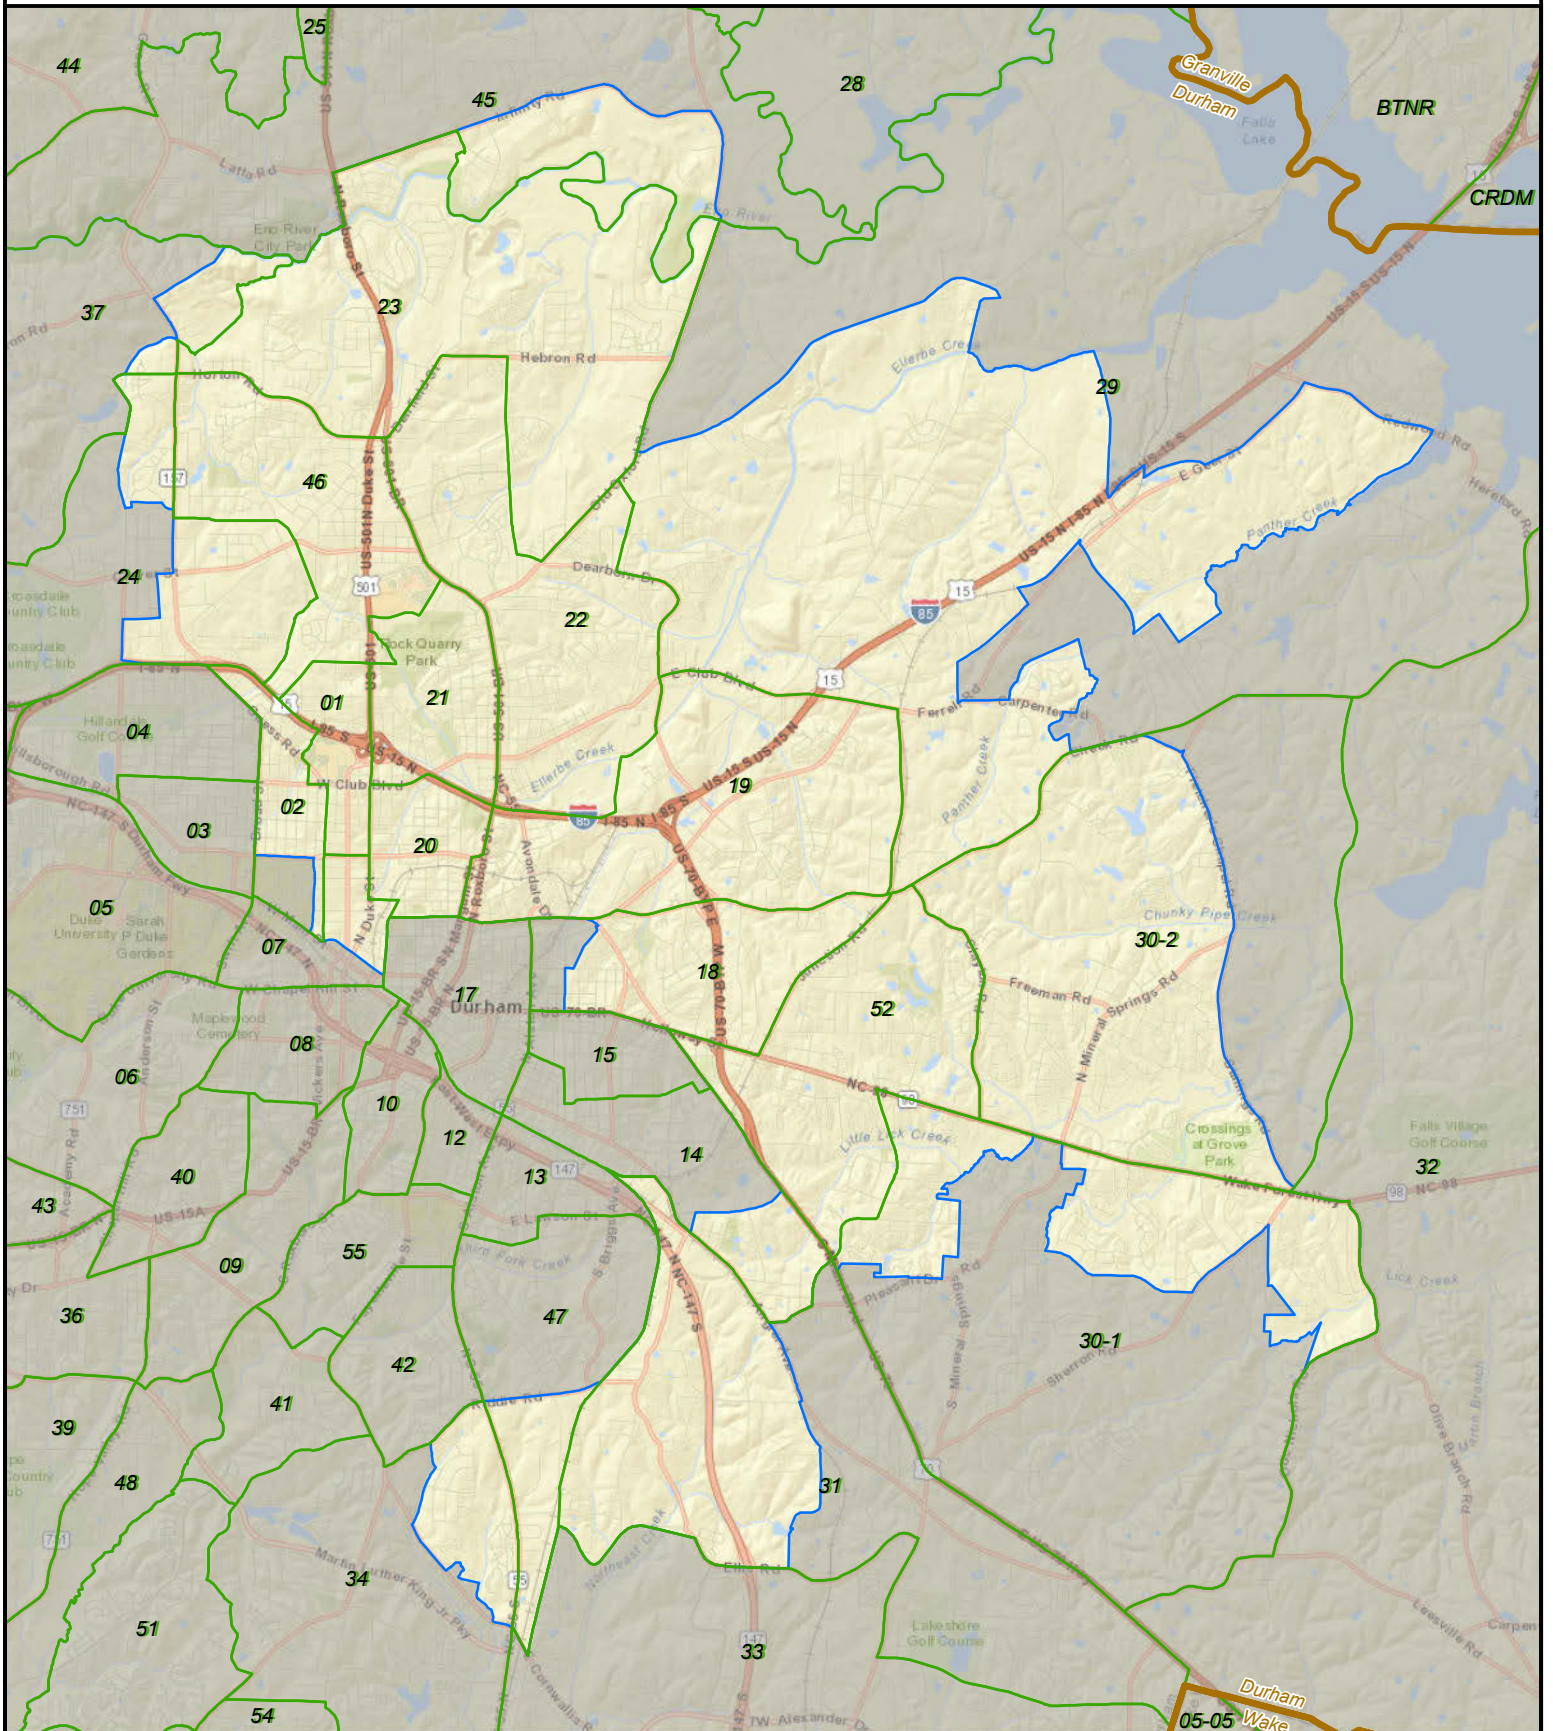

North Carolina State House District 31

State County VTD District

Created by the NC General Assembly, 03/23/2015.

Plan Source: Lewis Dollar Dockham 4.

Base Map Source: ESRI and contributors.

http://help.arcgis.com/en/communitymaps/pdf/WorldStreetsMap_Contributors.pdf