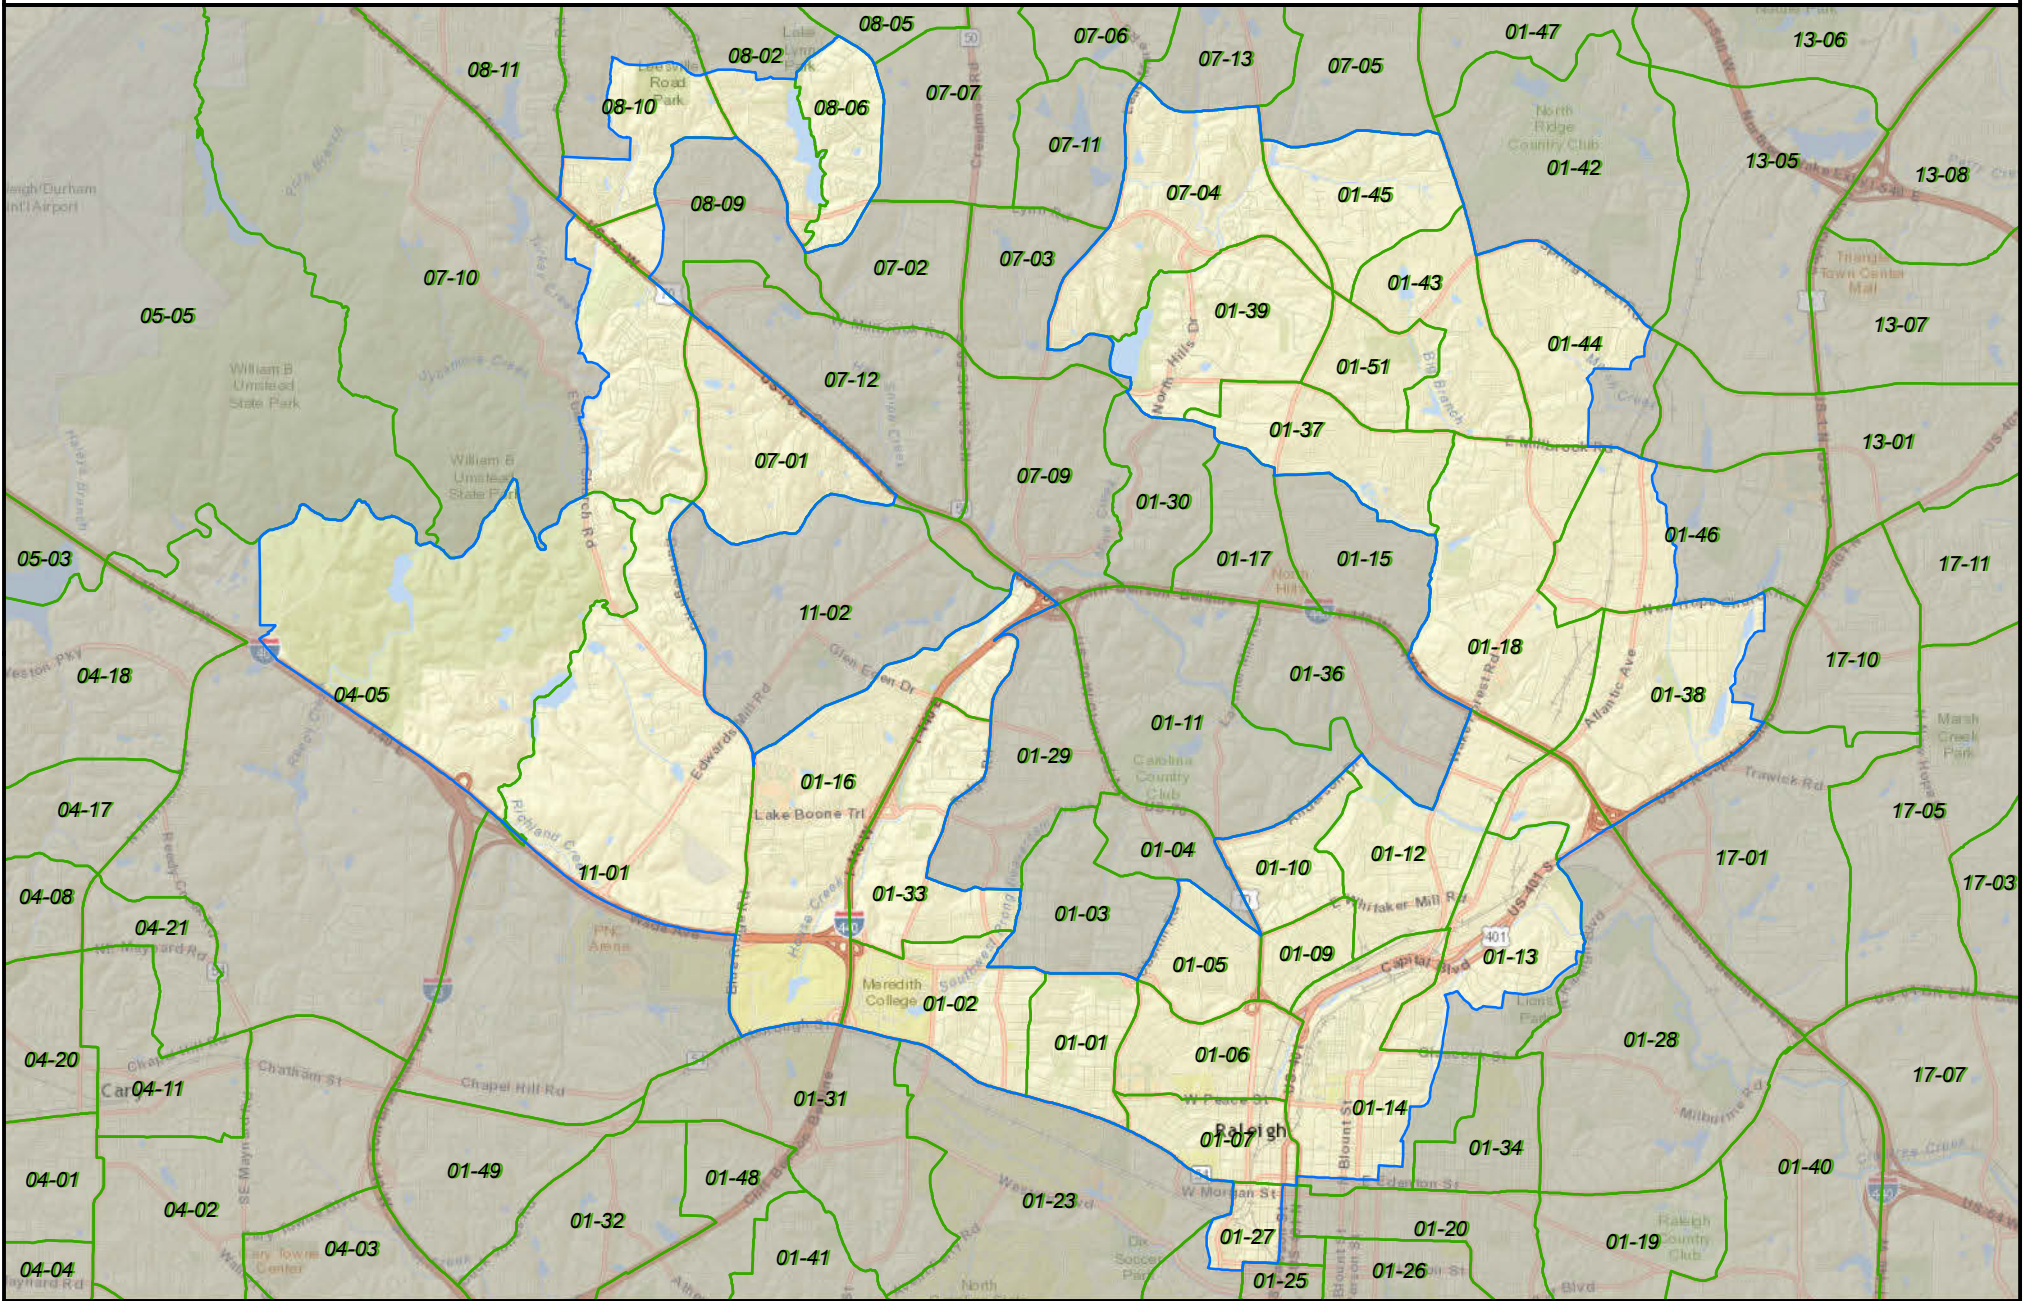

# North Carolina State House District 34

State County VTD District