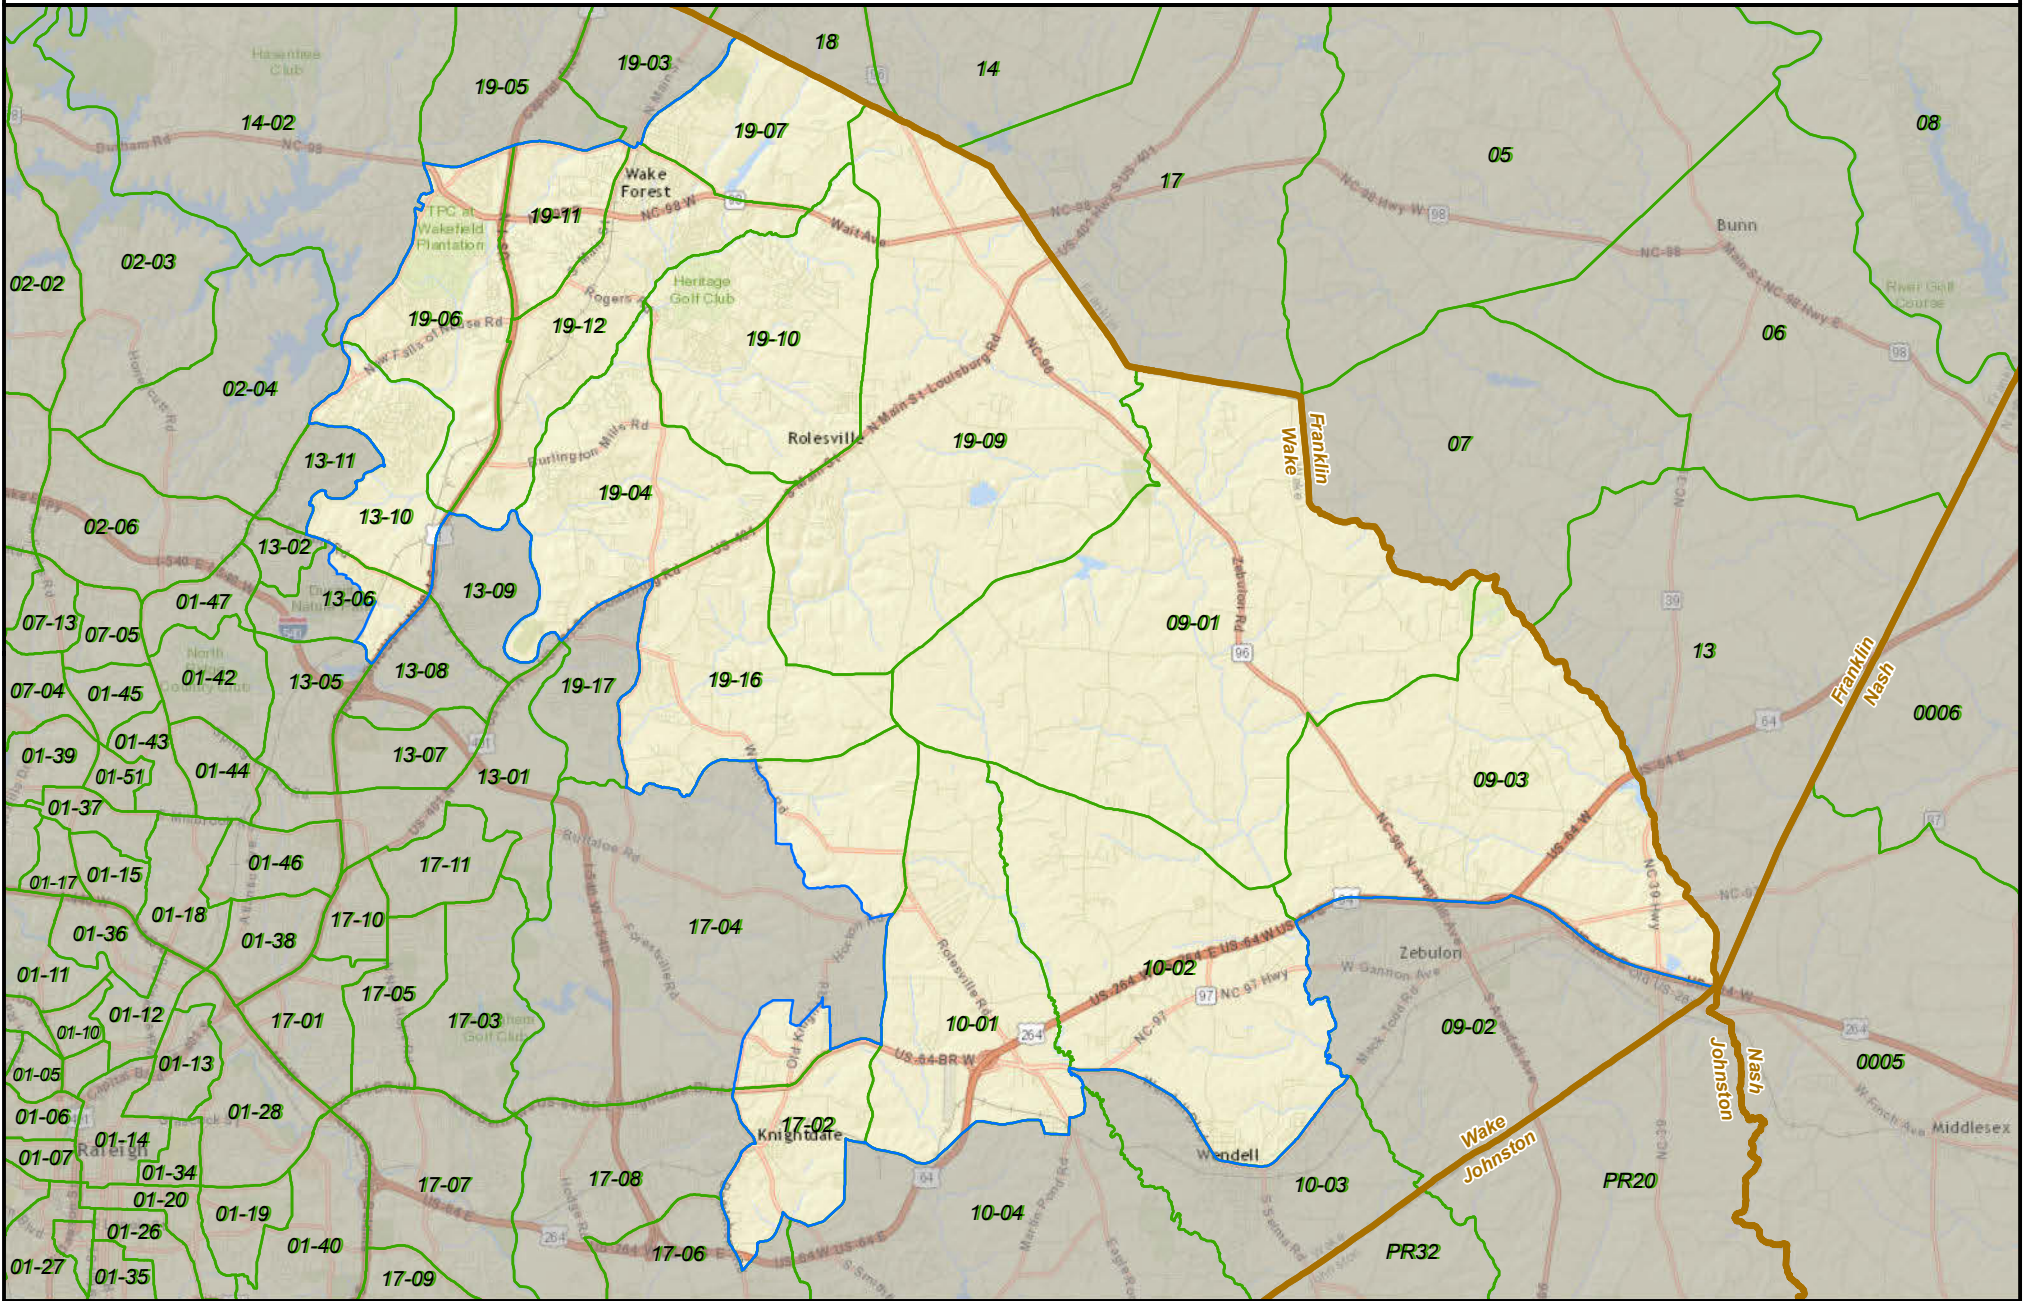

# North Carolina State House District 35

State County VTD District