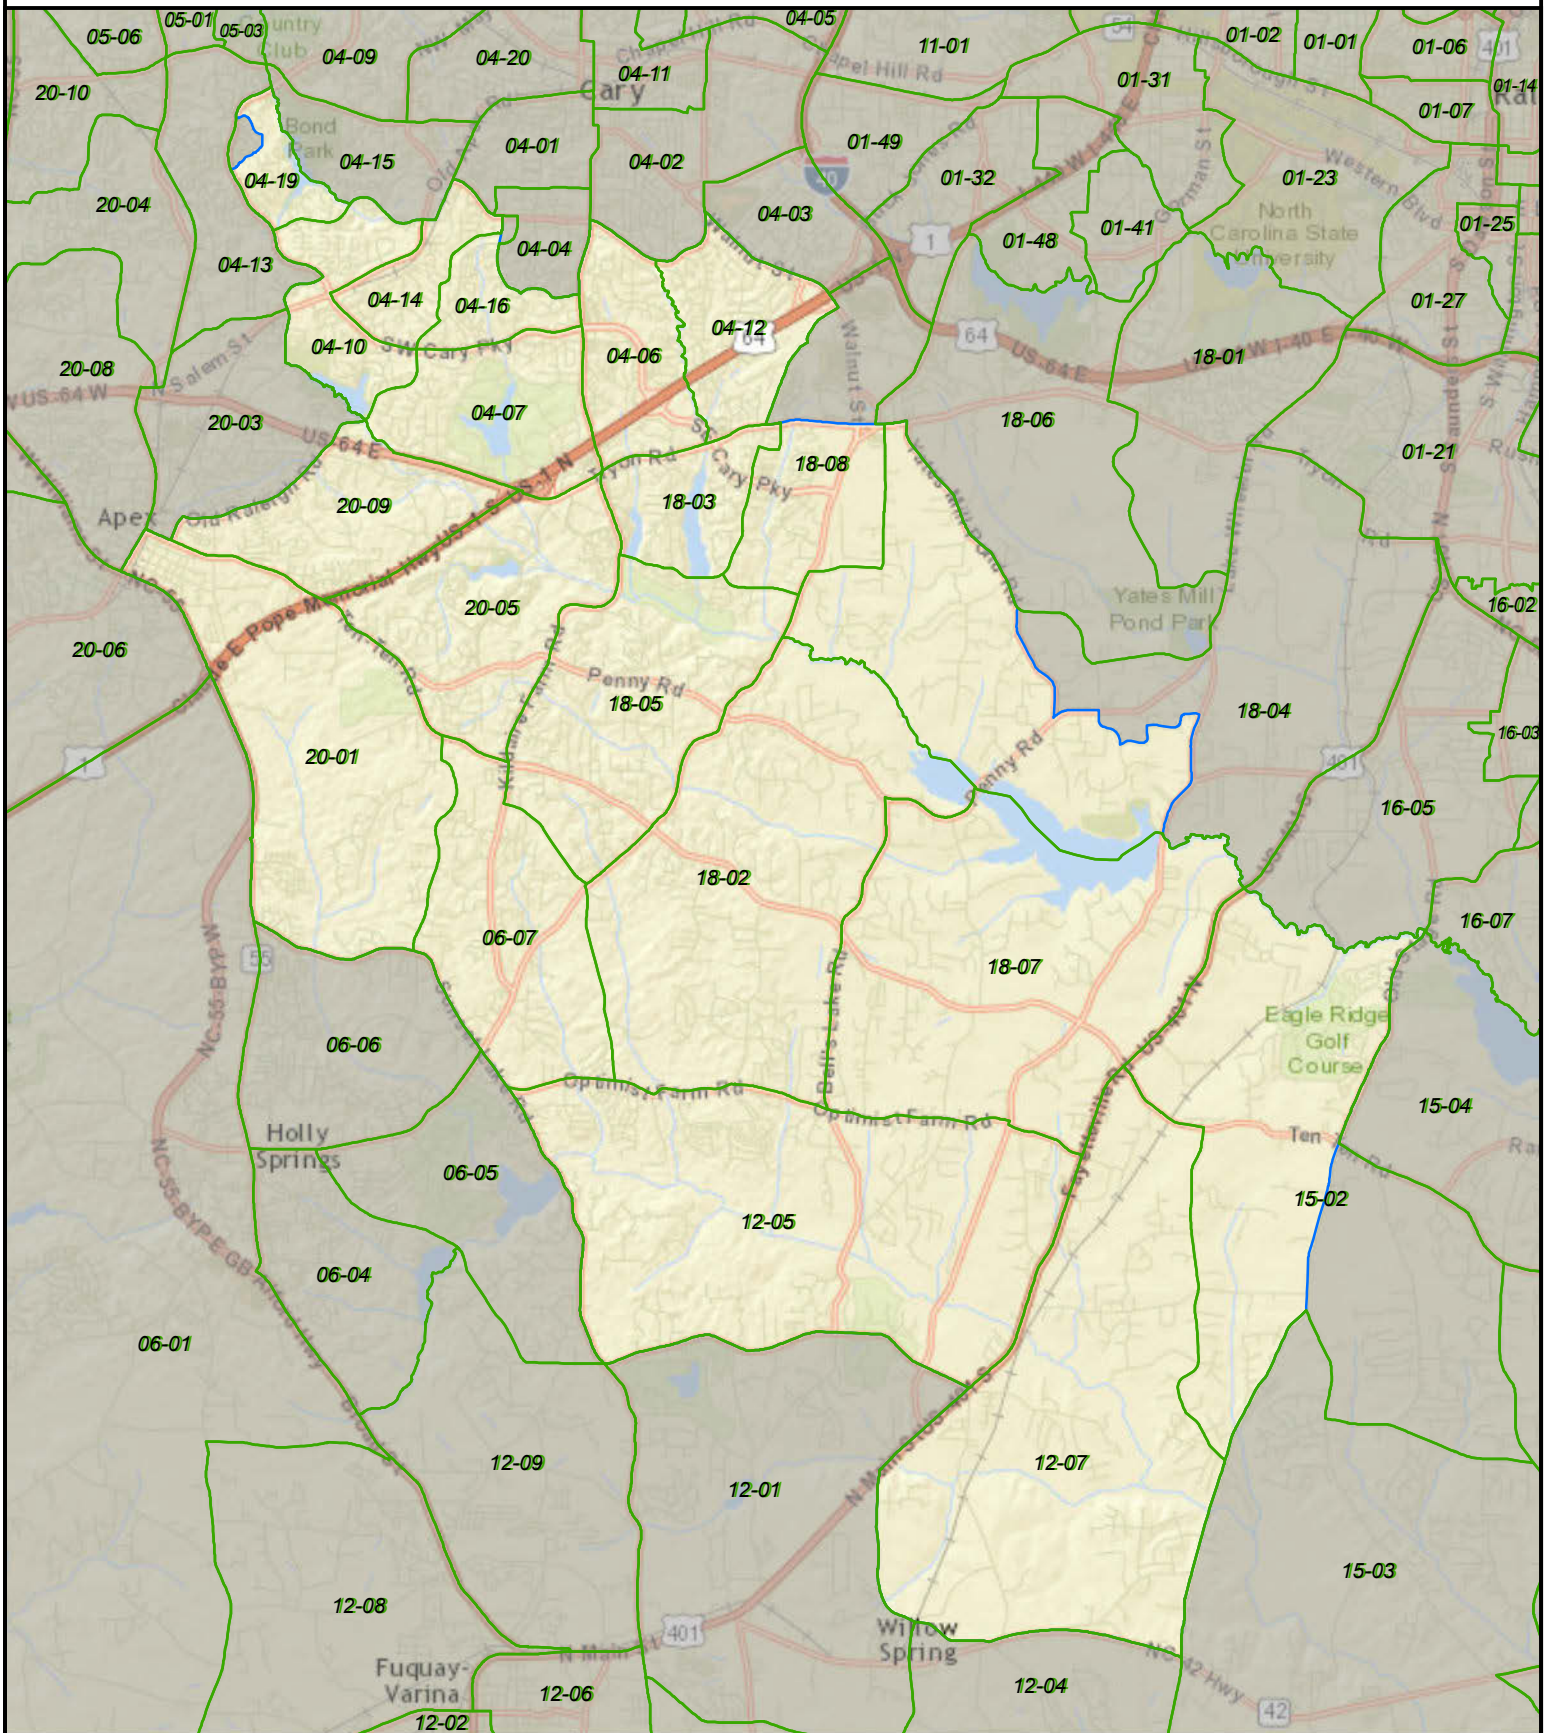

North Carolina State House District 36

State County VTD District

Created by the NC General Assembly, 03/23/2015.

Plan Source: Lewis Dollar Dockham 4.

Base Map Source: ESRI and contributors.

http://help.arcgis.com/en/communitymaps/pdf/WorldStreetsMap_Contributors.pdf