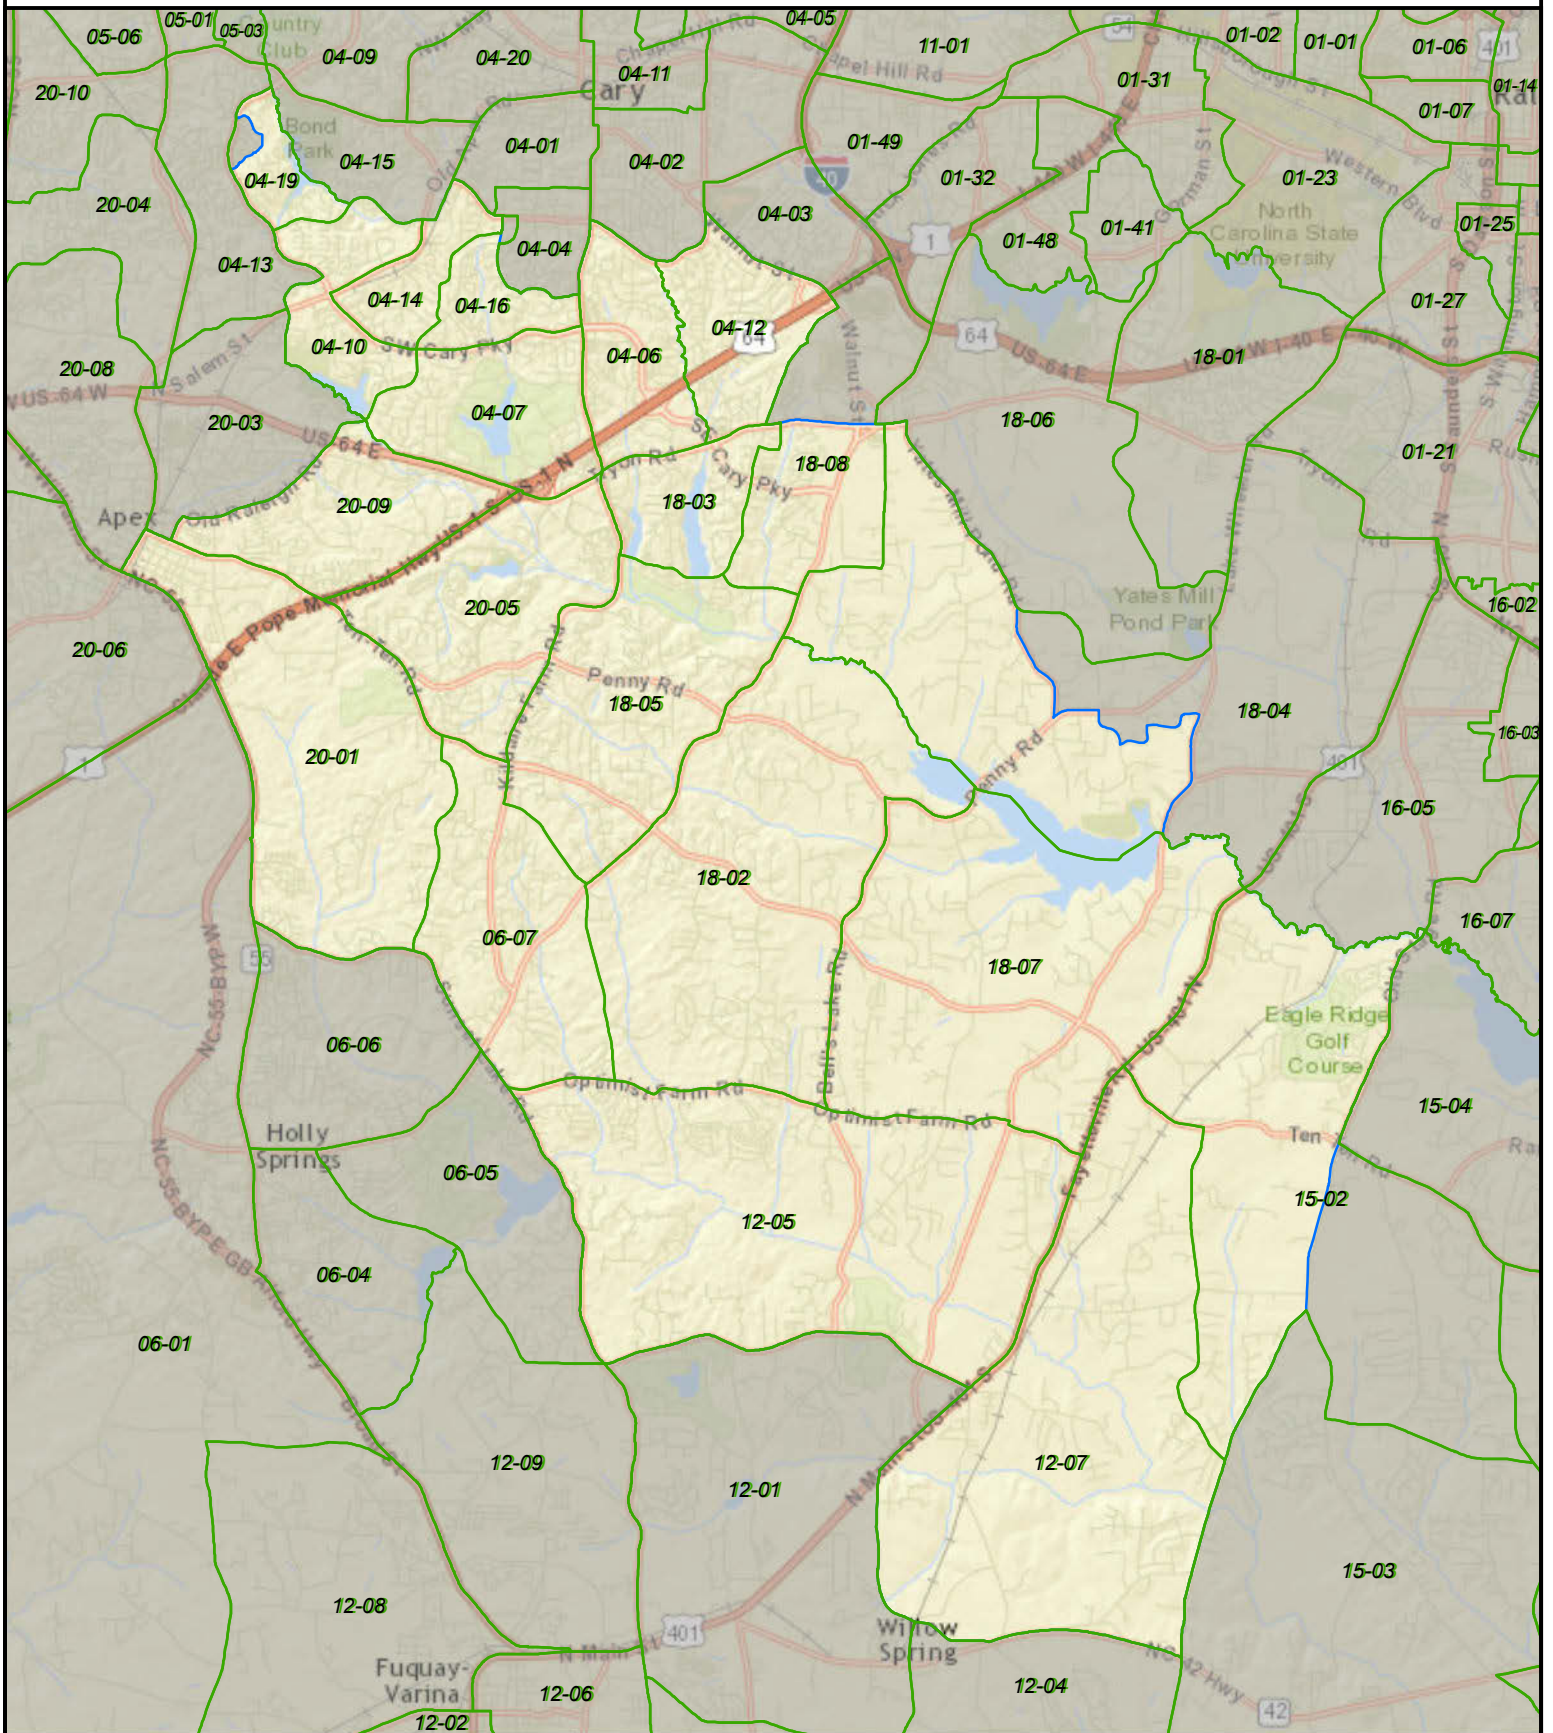

# North Carolina State House District 36

State County VTD District

Created by the NC General Assembly, 03/23/2015.

Plan Source: Lewis Dollar Dockham 4.

Base Map Source: ESRI and contributors.

[http://help.arcgis.com/en/communitymaps/pdf/WorldStreetsMap\\_Contributors.pdf](http://help.arcgis.com/en/communitymaps/pdf/WorldStreetsMap_Contributors.pdf)