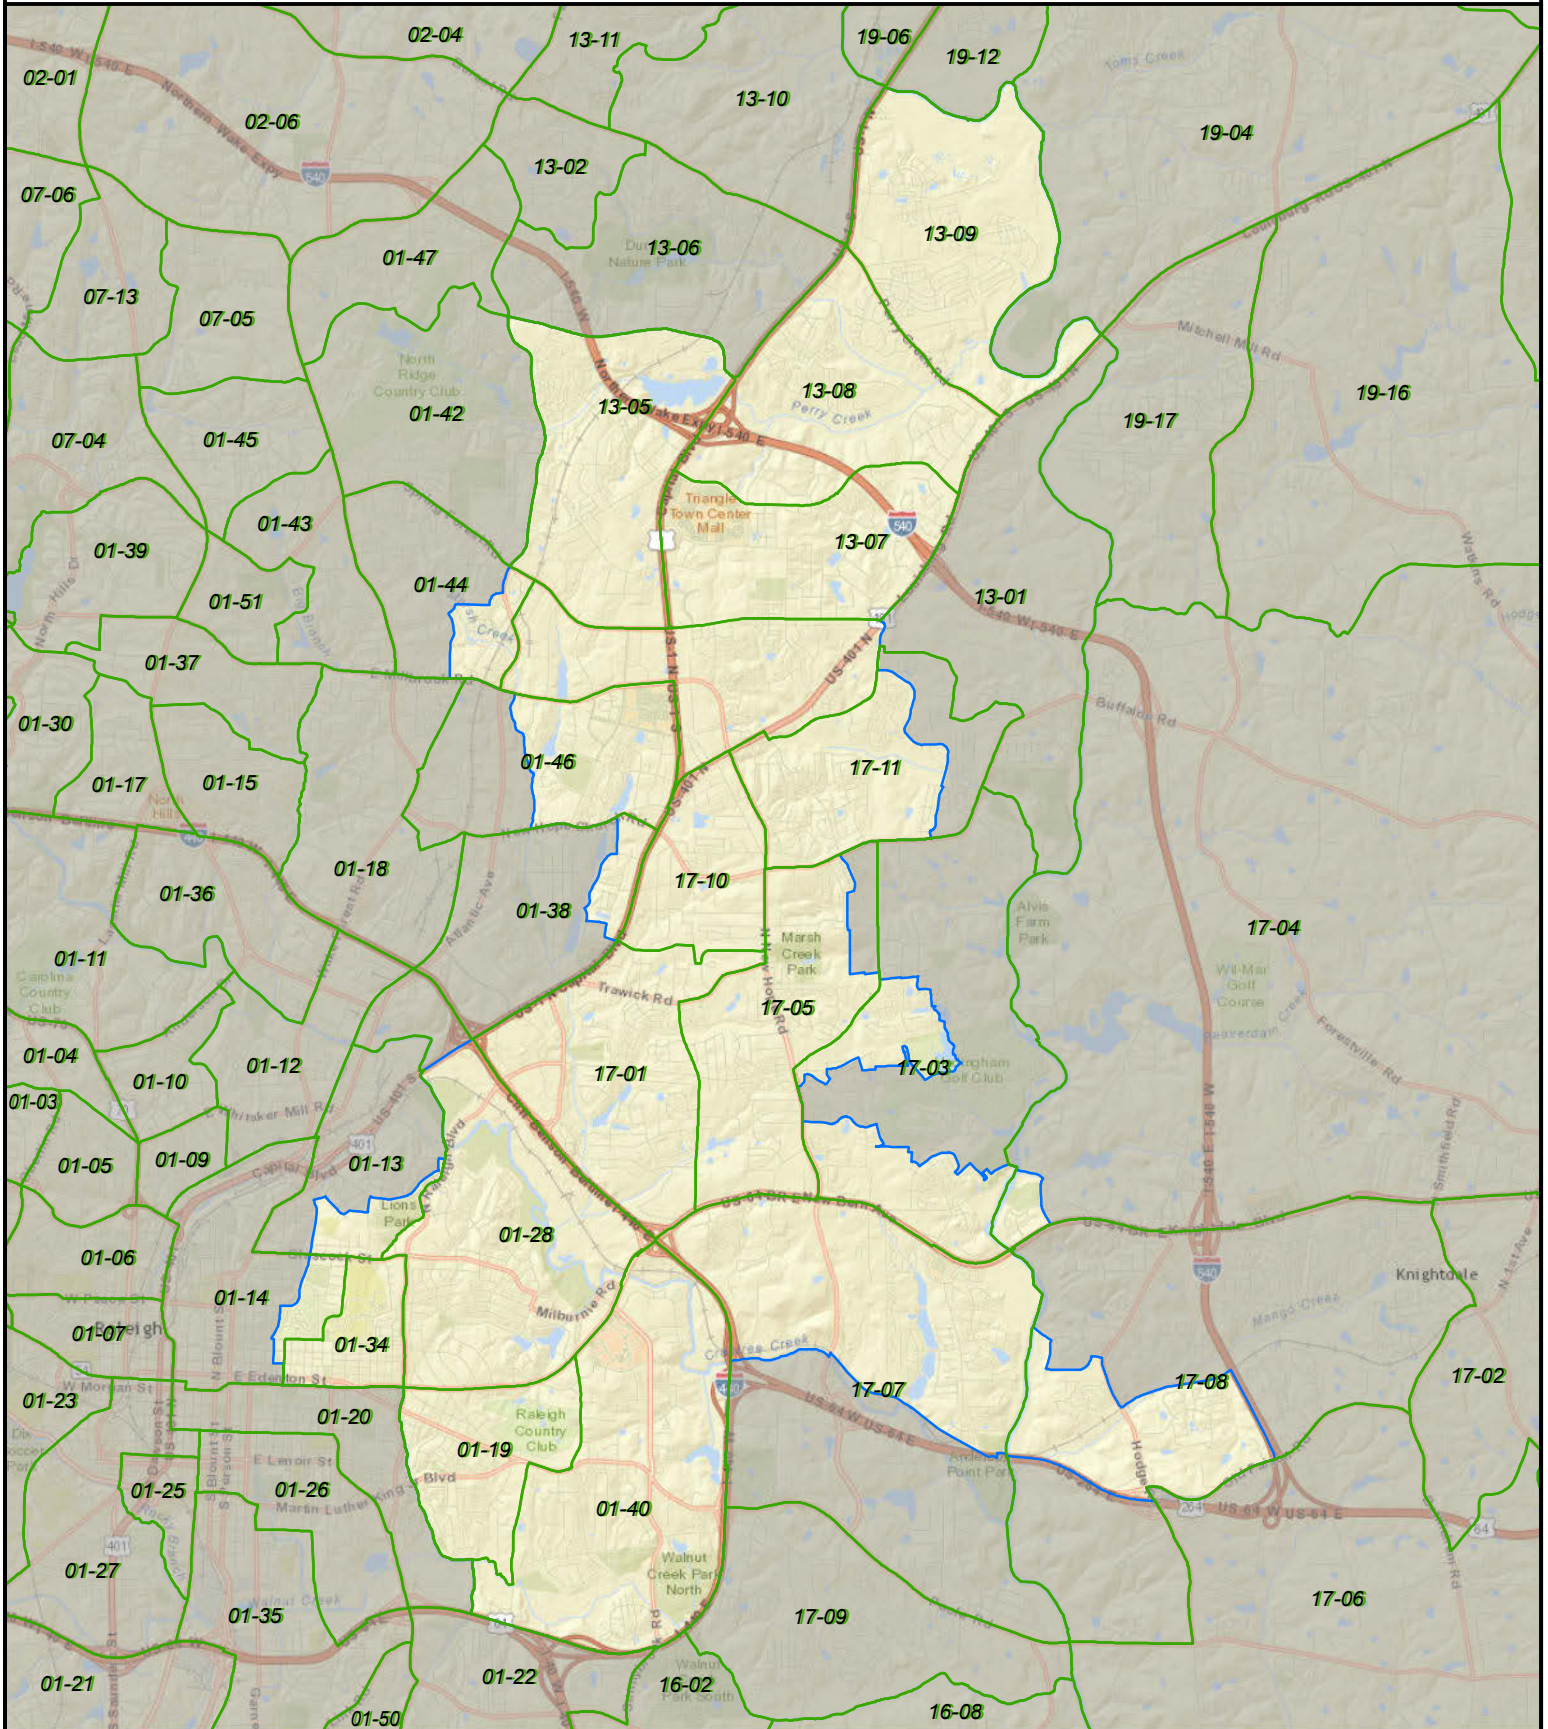

North Carolina State House District 38

 State
 County
 VTD
 District

Created by the NC General Assembly, 03/23/2015.

Plan Source: Lewis Dollar Dockham 4.

Base Map Source: ESRI and contributors.

http://help.arcgis.com/en/communitymaps/pdf/WorldStreetsMap_Contributors.pdf