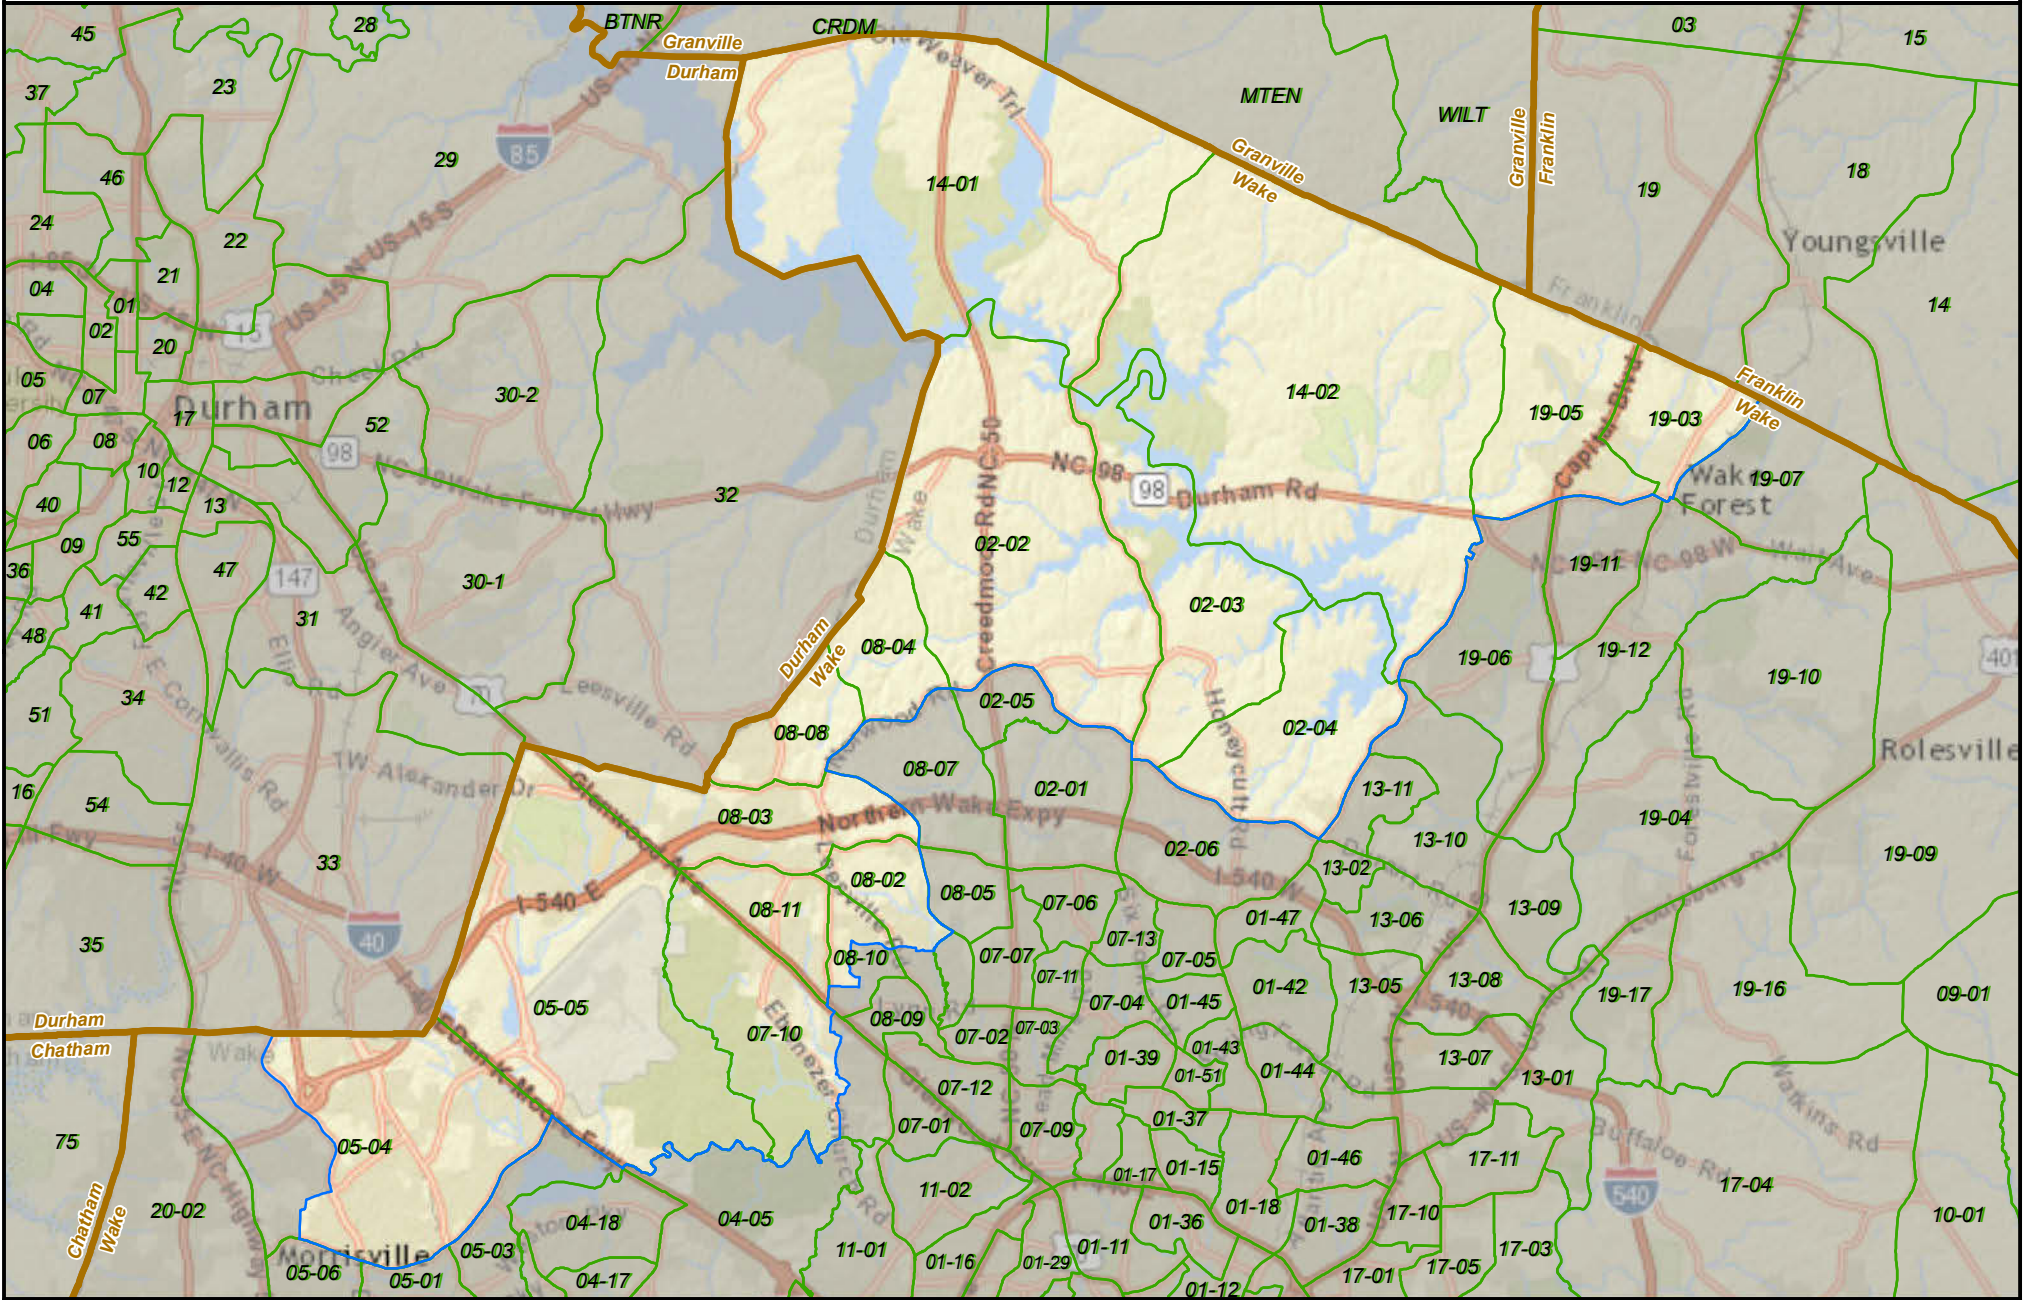

# North Carolina State House District 40

 State  County  VTD  District